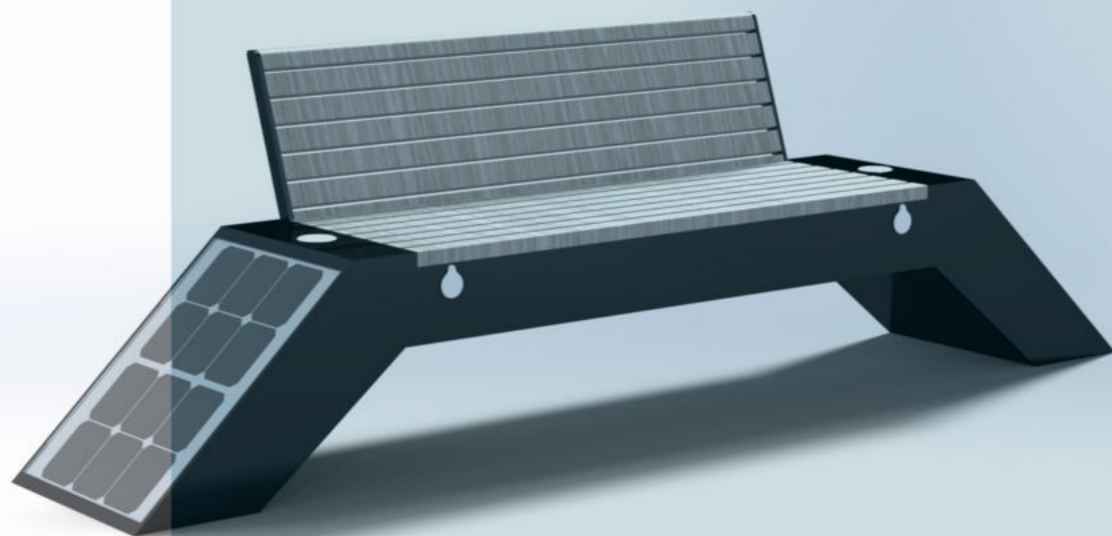

NEW GENERATION OF SMART PRODUCTS

SOLAR SMART BENCH

Material: Stainless steel #201
Dimensions: L- 270cm, W- 50cm, H- 47cm
Solar Panel: 00W
Battery capacity: 12V, 55AH
Controller Type: MPPT
Weight: estimated 110kg
USB charging: 4
Wireless charging: 2
Ambient light: LED strip RGBW/Warm White
Bluetooth speaker: 5/12V
Wi-Fi: 4G/International router
Smart Sensor: Temperature/CO2, waterproof..
Smart Cooling
Smart Control: Battery, MPPT, Solar Energy
Live Smart Light Control: Charge/Energy

OPTION: INDOOR WITHOUT SOLAR PANEL

WYC1813B

NEW GENERATION OF SMART PRODUCTS

SOLAR SMART BENCH

Material: Stainless steel #201
Dimensions: L- 270cm, W- 50cm, H- 47/81cm
Solar Panel: 00W
Battery capacity: 12V, 55AH
Controller Type: MPPT
Weight: estimated 110kg
USB charging: 4
Wireless charging: 2
Ambient light: LED strip RGBW/Warm White
Bluetooth speaker: 5/12V
Wi-Fi: 4G/International router
Smart Sensor: Temperature/CO2, waterproof..
Smart Cooling
Smart Control: Battery, MPPT, Solar Energy
Live Smart Light Control: Charge/Energy