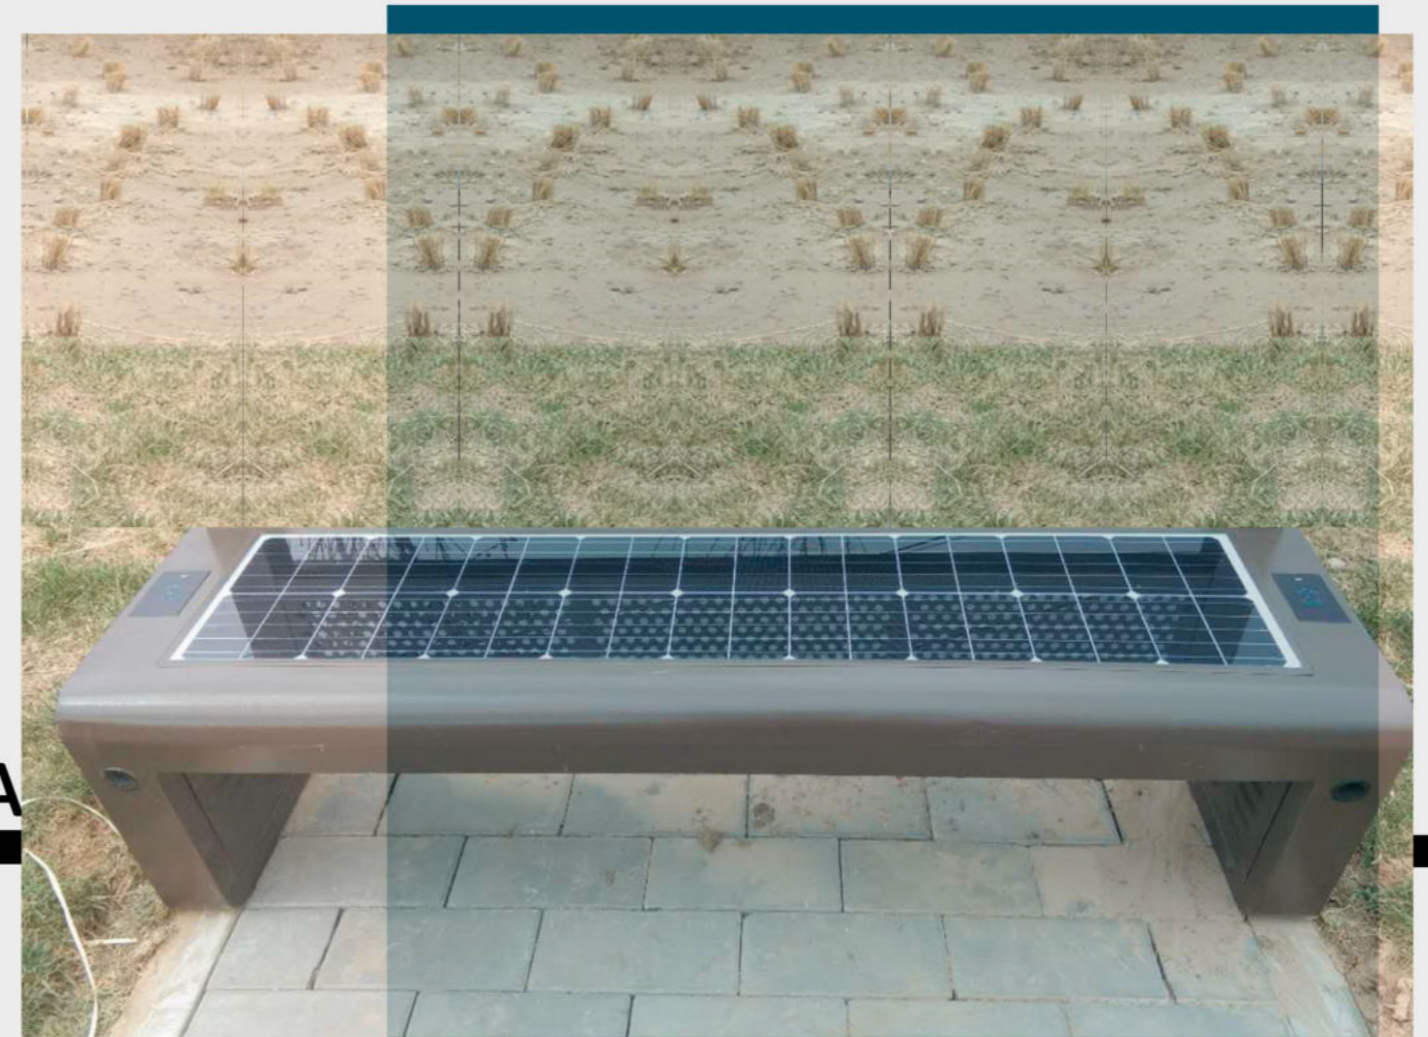

SOLAR SMART BENCH

WYC1805A

The price doesn't include our Smart Platform/APP
For more information about ADLIS SMART platform: service@adlissmart.com
sales@solarbenchchina.com

Material: Stainless steel #201
Dimensions: L- 170cm, W- 55cm, H- 45cm
Solar Panel: 90W
Battery capacity: 12V, 55AH
Controller Type: MPPT
Weight: estimated 70kg
USB charging:
Number of ports: 2
Power (per port): 5V (2.1A)
Wireless charging: 2
Ambient light: LED strip RGBW/Warm White
Bluetooth speaker: 5/12V
Wi-Fi: 4G/International router

OPTION: INDOOR WITHOUT SOLAR PANEL