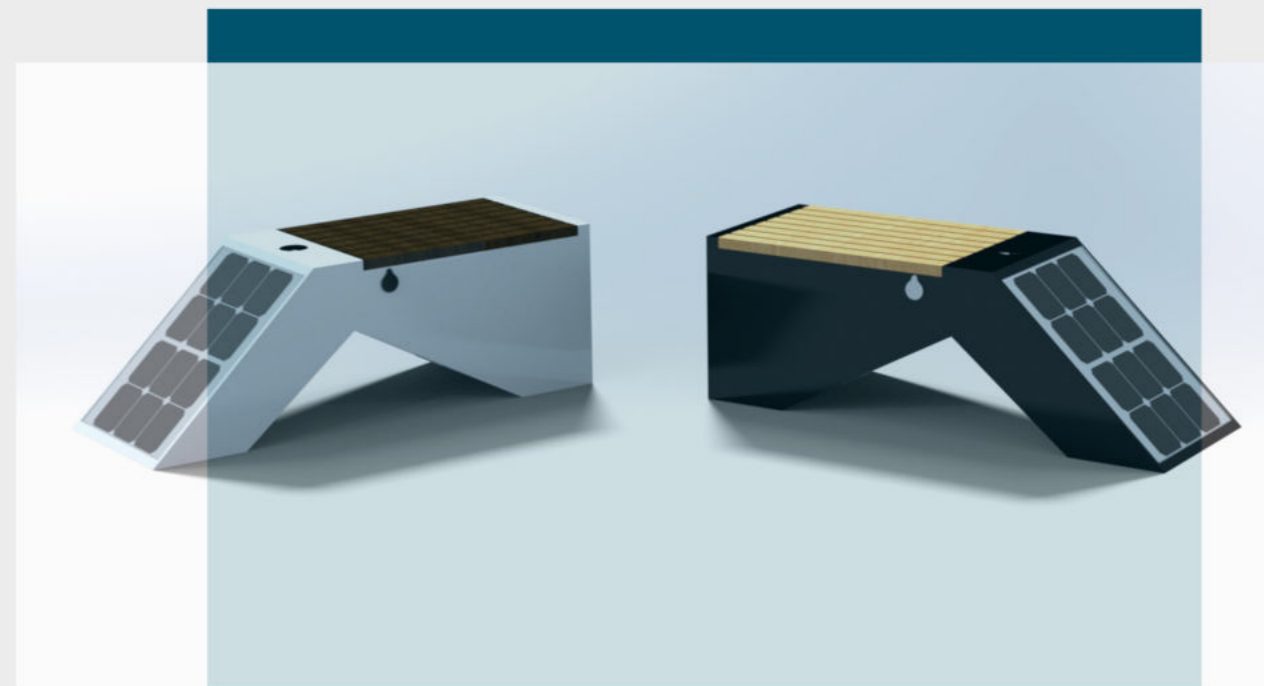

NEW GENERATION OF SMART PRODUCTS

SOLAR SMART BENCH

Material: Stainless steel #201
Dimensions: L- 139cm, W- 50cm, H- 47cm
Solar Panel: 00W
Battery capacity: 12V, 55AH
Controller Type: MPPT
Weight: estimated 110kg
USB charging: 4
Wireless charging: 2
Ambient light: LED strip RGBW/Warm White
Bluetooth speaker: 5/12V
Wi-Fi: 4G/International router
Smart Sensor: Temperature/CO2, waterproof..
Smart Cooling
Smart Control: Battery, MPPT, Solar Energy
Live Smart Light Control: Charge/Energy