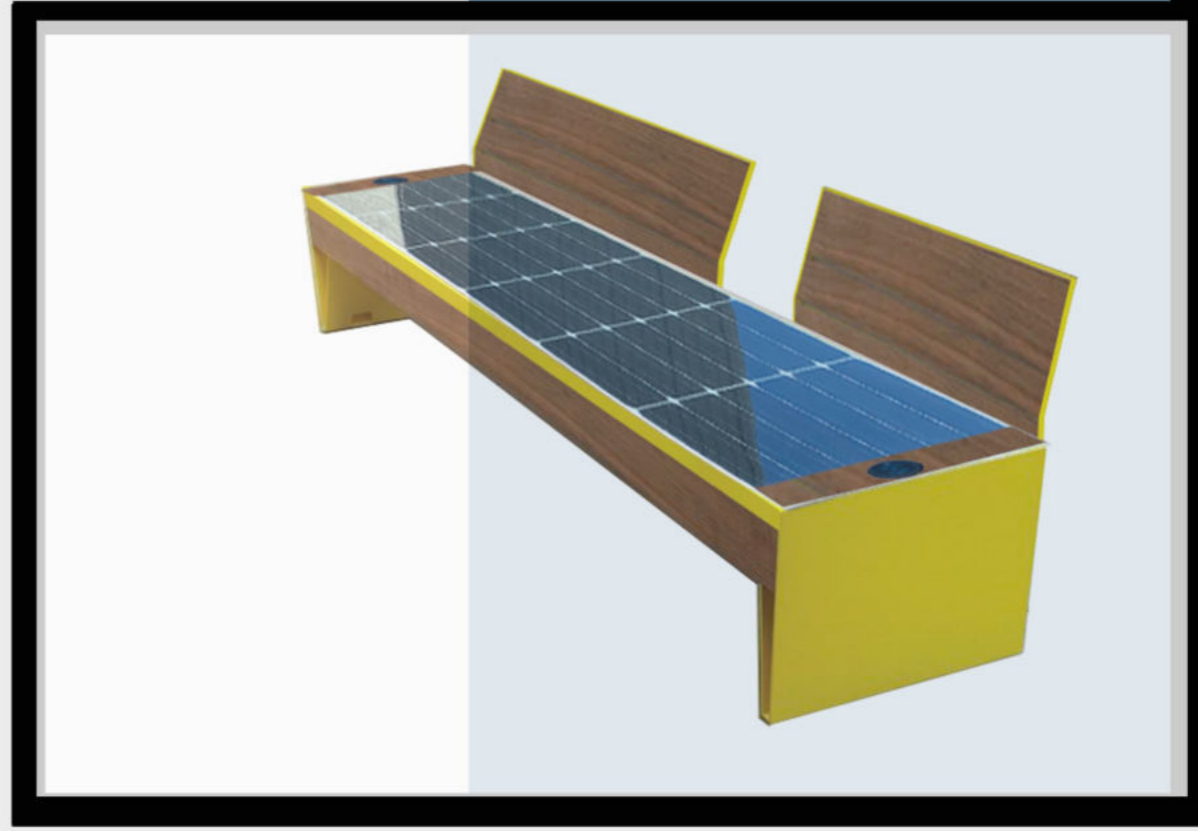

The price doesn't include our Smart Platform/APP
For more information about ADLIS SMART platform: service@adlissmart.com
sales@solarbenchchina.com