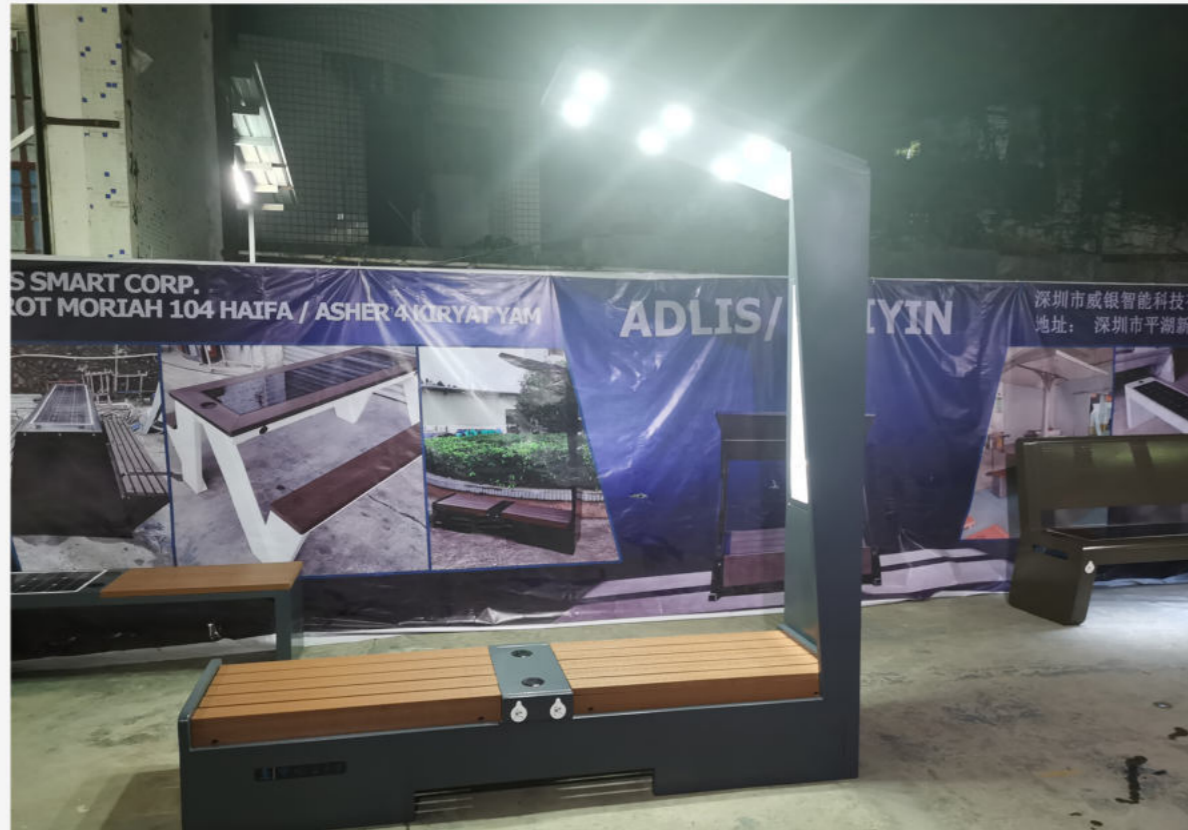

SOLAR SMART BENCH