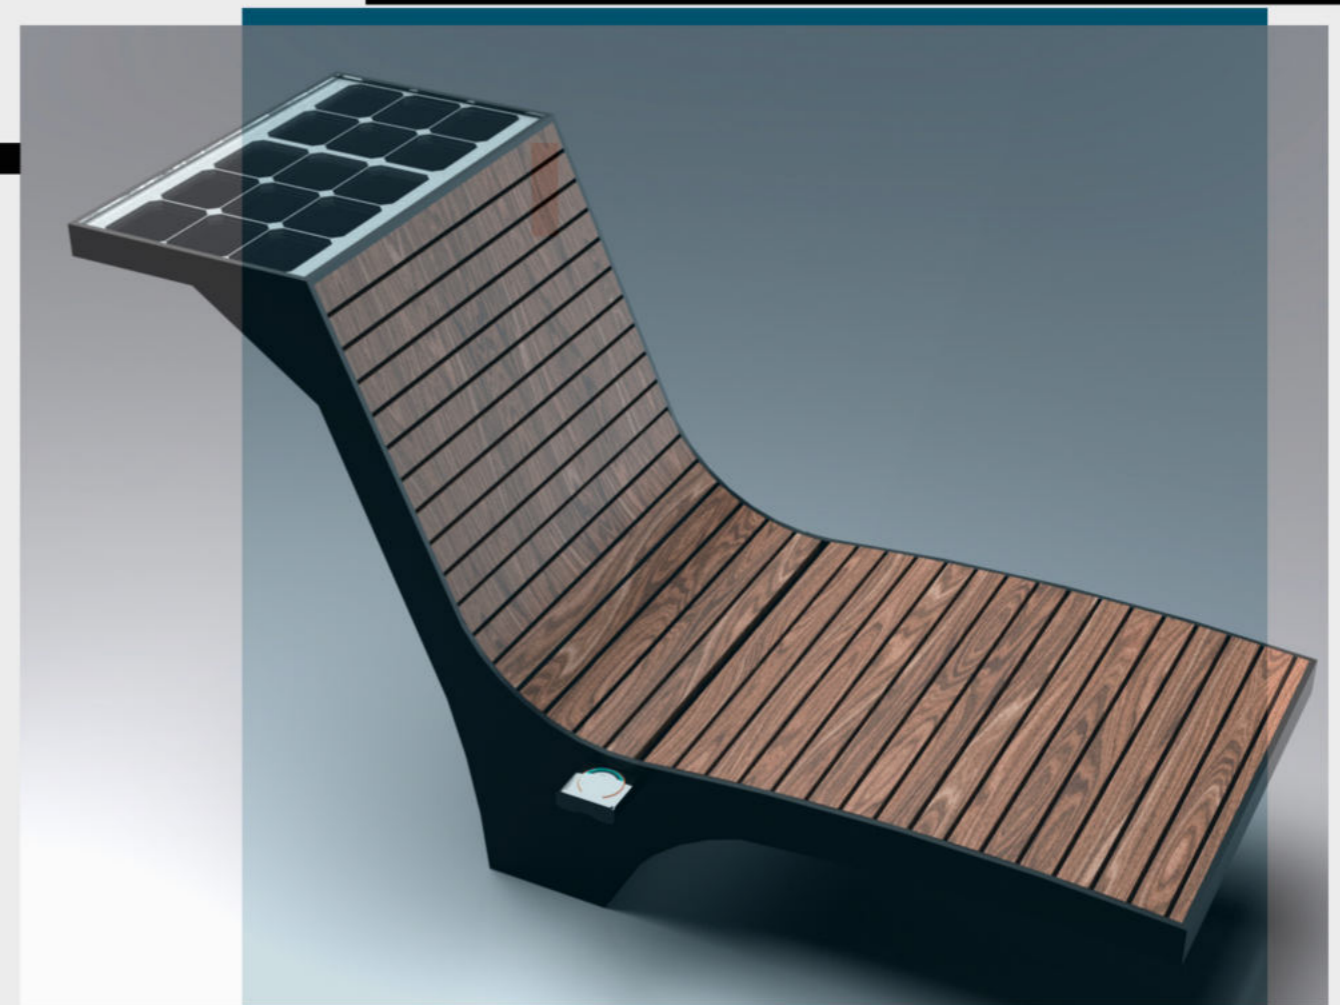

NEW GENERATION OF SMART PRODUCTS

SOLAR SMART BENCH

WYC1826

The price doesn't include our Smart Platform/APP
For more information about ADLIS SMART platform: service@adlissmart.com
sales@solarbenchchina.com

Material: Stainless steel #201
Dimensions: L- 159cm, W- 80cm, H- 37/110cm
Solar Panel: 40W
Battery capacity: 12V, 20AH
Controller Type: MPPT
Weight: estimated 90kg
USB charging:
Number of ports: 2
Power (per port): 5V (2.1A)
Wireless charging: 1
Ambient light: LED spot light

OPTION: INDOOR WITHOUT SOLAR PANEL