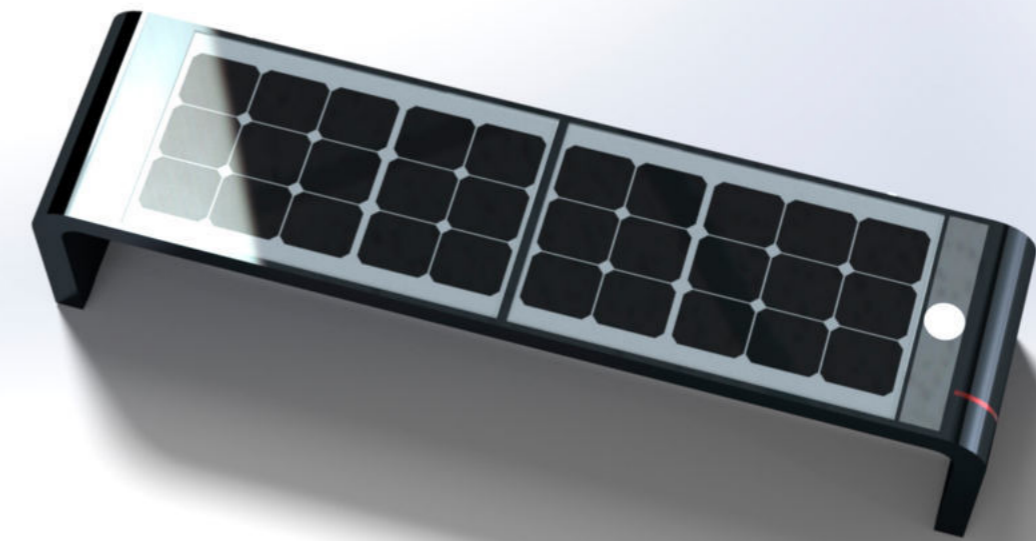

SOLAR SMART BENCH

WYC1830B

The price doesn't include our Smart Platform/APP
For more information about ADLIS SMART platform: service@adlissmart.com
sales@solarbenchchina.com

Material: Stainless steel #201
Dimensions: L- 230cm, W- 45cm, H- 42/77cm
Solar Panel: 00W
Battery capacity: 12V, 55AH
Controller Type: MPPT
Weight: estimated 110kg
USB charging: 2
Wireless charging: 2
Ambient light: LED strip RGBW/Warm White
Bluetooth speaker: 5/12V
Wi-Fi: 4G/International router
Smart Sensor: Temperature/CO2, waterproof..
Smart Cooling
Smart Control: Battery, MPPT, Solar Energy
Live Smart Light Control: Charge/Energy
OPTION: INDOOR WITHOUT SOLAR PANEL

NEW GENERATION OF SMART PRODUCTS

SOLAR SMART BENCH

WYC1818

Material: Stainless steel #201
Dimensions: L- 200cm, W- 50cm, H- 46cm
Solar Panel: 00W
Battery capacity: 12V, 55AH
Controller Type: MPPT
Weight: estimated 80kg
USB charging: 2
Wireless charging: 2
Ambient light: LED strip RGBW/Warm White
Bluetooth speaker: 5/12V
Wi-Fi: 4G/International router
Smart Sensor: Temperature/CO2, waterproof..
Smart Cooling
Smart Control: Battery, MPPT, Solar Energy
Live Smart Light Control: Charge/Energy
OPTION: INDOOR WITHOUT SOLAR PANEL