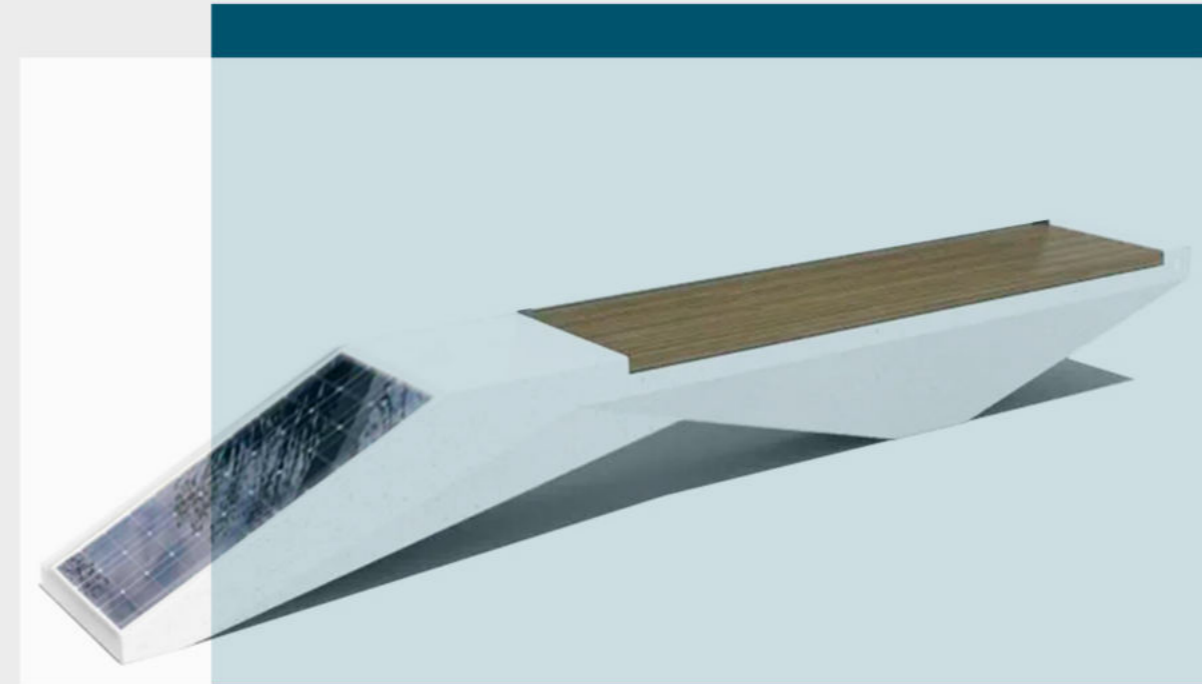

SOLAR SMART BENCH

Material: Stainless steel #201
Dimensions: L- 330cm, W- 50cm, H- 47cm
Solar Panel: 00W
Battery capacity: 12V, 55AH
Controller Type: MPPT
Weight: estimated 110kg
USB charging: 4
Wireless charging: 2
Ambient light: LED strip RGBW/Warm White
Bluetooth speaker: 5/12V
Wi-Fi: 4G/International router
Smart Sensor: Temperature/CO2, waterproof..
Smart Cooling
Smart Control: Battery, MPPT, Solar Energy
Live Smart Light Control: Charge/Energy

OPTION: INDOOR WITHOUT SOLAR PANEL

WYC1813