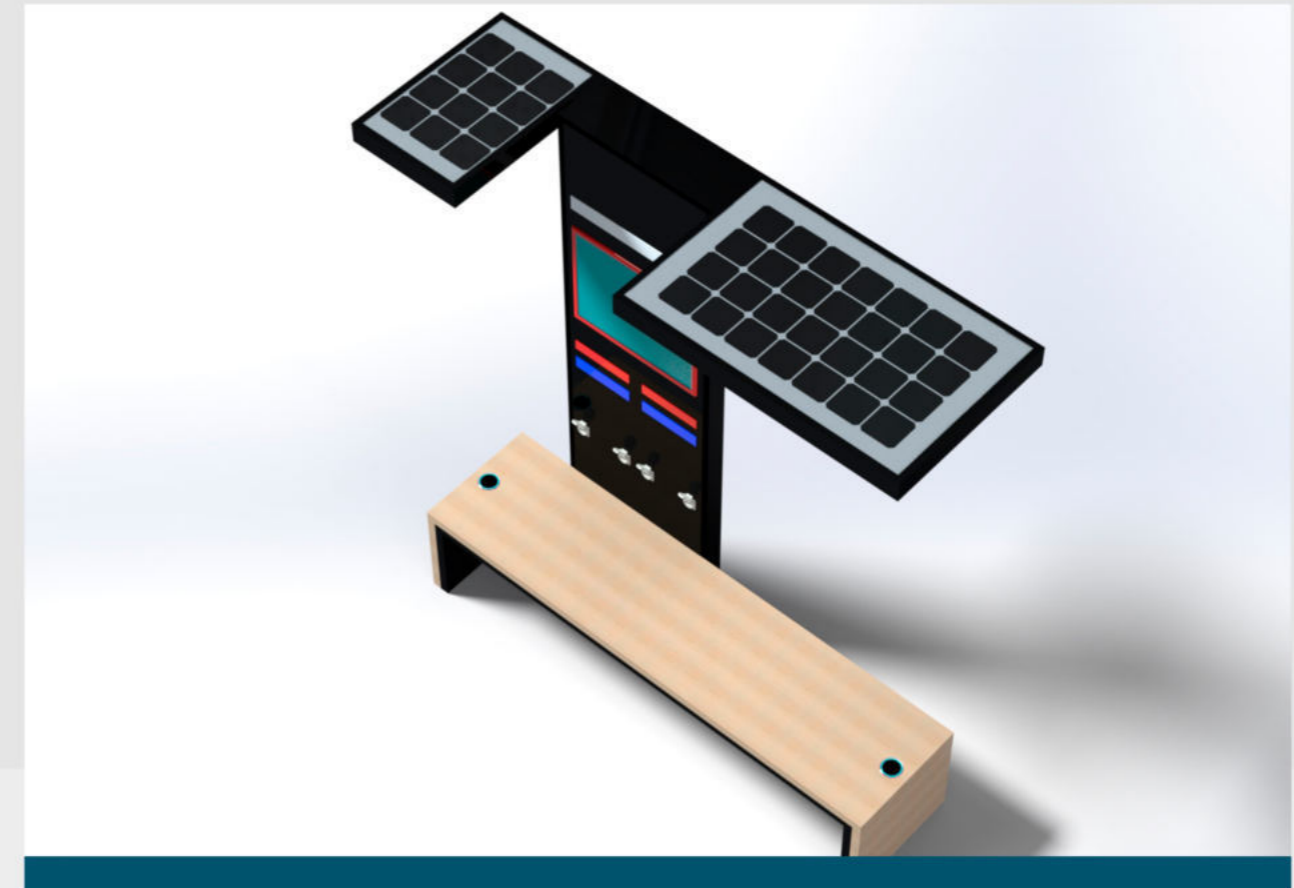

The price doesn't include our Smart Platform/APP
For more information about ADLIS SMART platform: service@adlissmart.com
sales@solarbenchchina.com