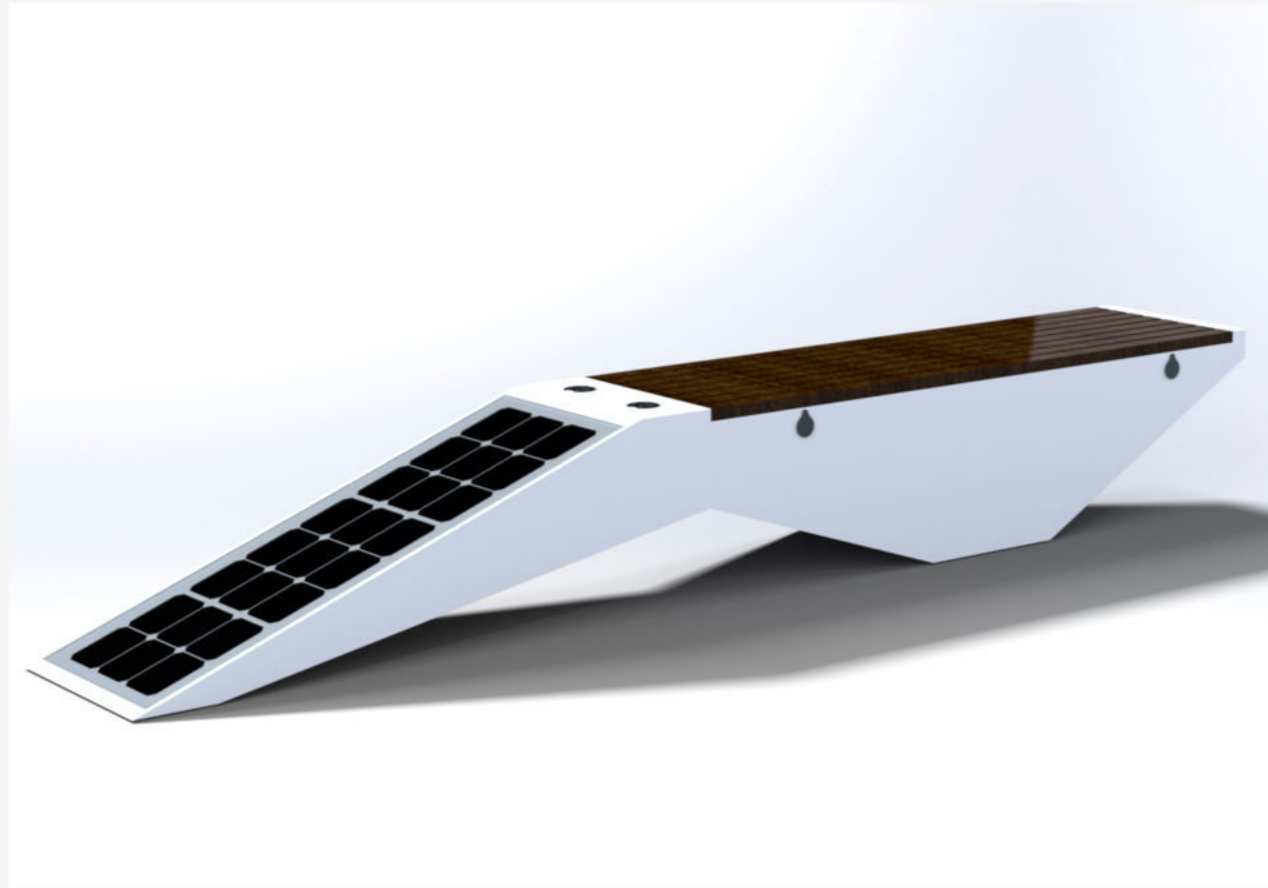

OPTION: INDOOR WITHOUT SOLAR PANEL

SOLAR SMART BENCH

WYC1904

The price doesn't include our Smart Platform/APP
For more information about ADLIS SMART platform: service@adlissmart.com
sales@solarbenchchina.com

Material: Stainless steel #201
Dimensions: L- 170cm, W- 45cm, H- 45cm
Solar Panel: 90W
Battery capacity: 12V, 55AH
Controller Type: MPPT
Weight: estimated 60kg
USB charging:
Number of ports: 2
Power (per port): 5V (2.1A)
Wireless charging: 2
Ambient light: LED strip RGBW/Warm White
Bluetooth speaker: 5/12V
Wi-Fi: 4G/International router