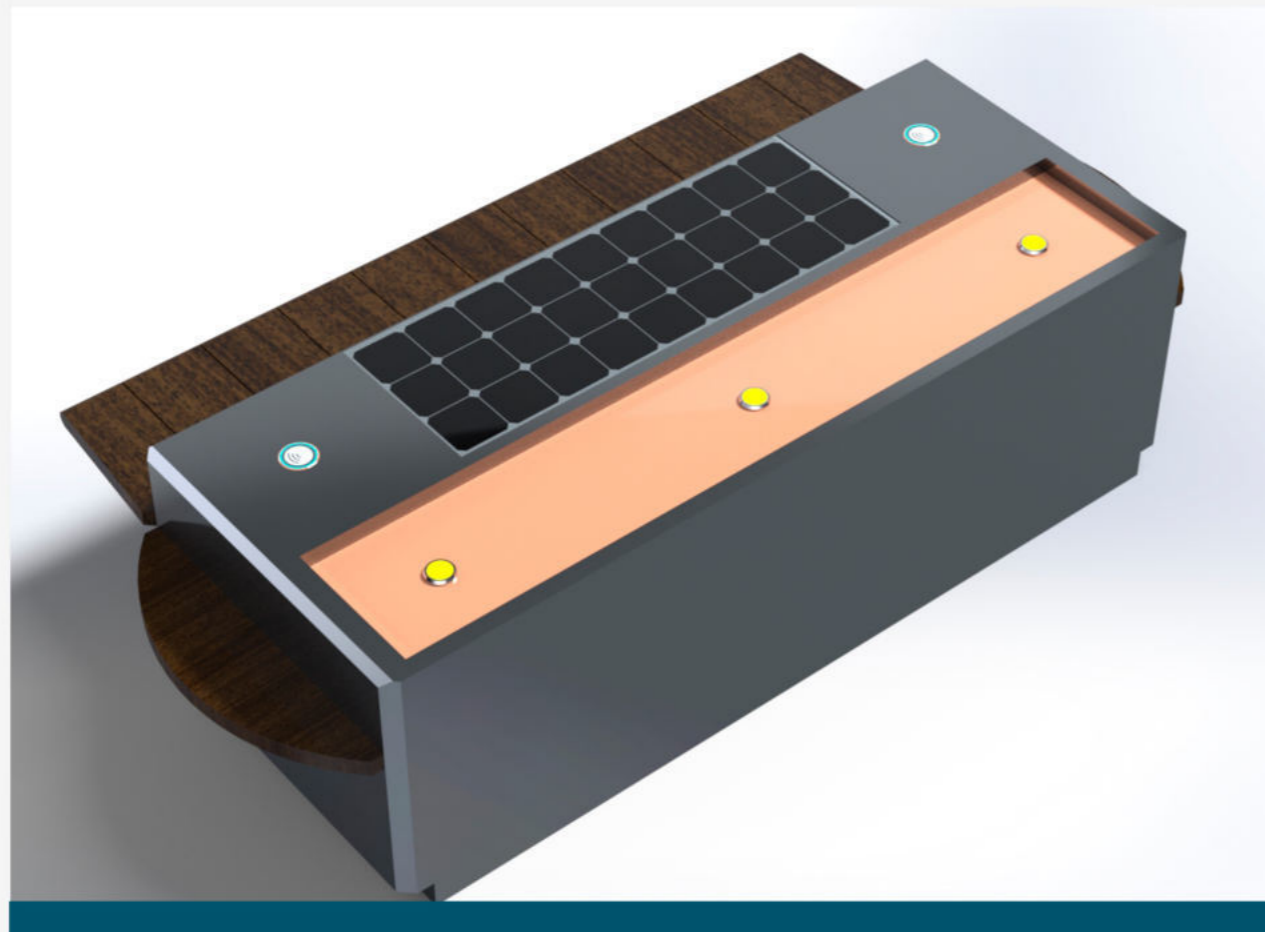

New generation bench with Smart System integrated and Smart Hydraulic irrigation System. Everything controlled with our Smart Platform

Material: Stainless steel #201

Dimensions: L:248, W:121.5, H: 67

Solar Panel: 110W / 12V, 55AH

Controller Type: MPPT

Weight: estimated 170kg

USB charging: 2

Wireless charging: 2

Bluetooth speaker: Yes

Ambient light: 3 LED Spot Light

Wi-Fi: 4G/International router optional

Does not include plants and flowers in the prices

OPTION: INDOOR WITHOUT SOLAR PANEL

WYC1857