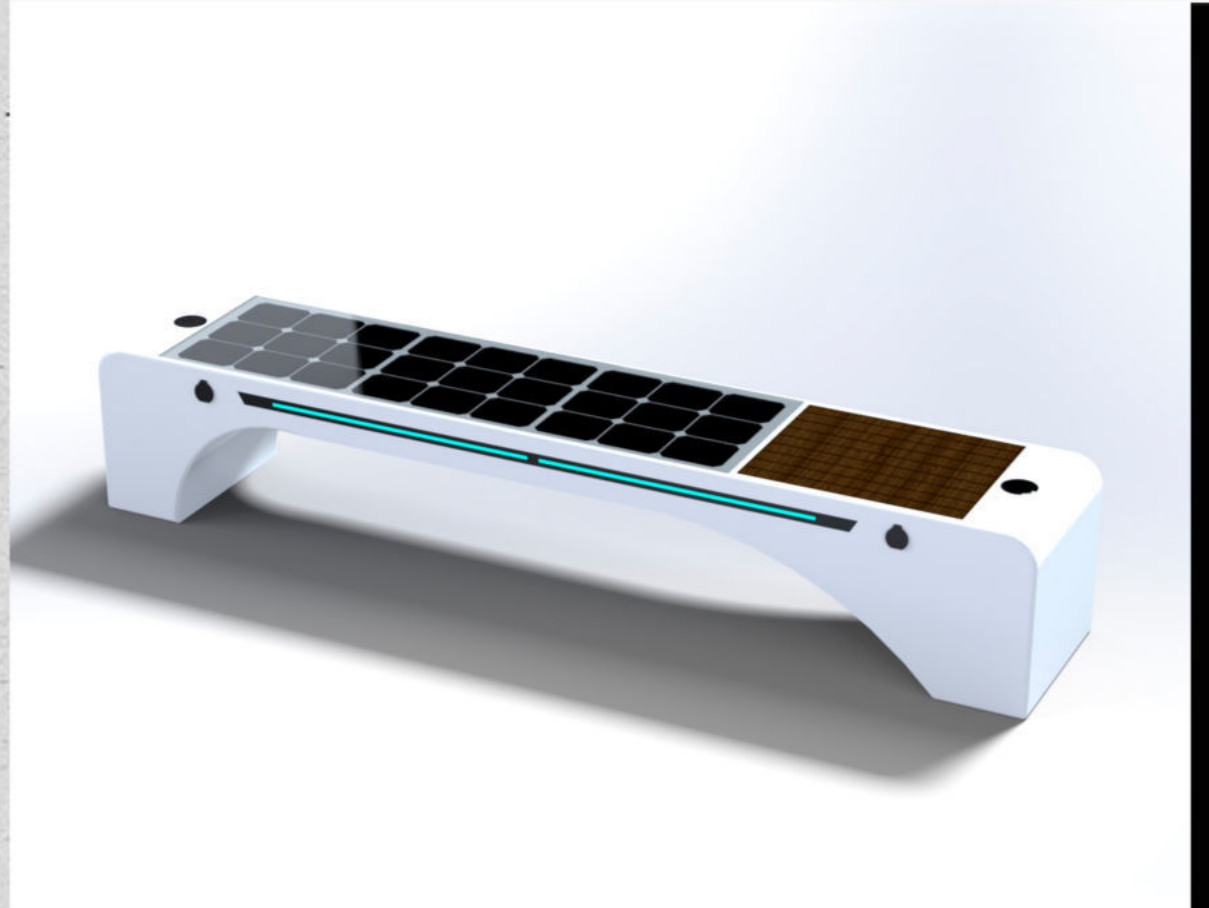

NEW GENERATION OF SMART PRODUCTS

SOLAR SMART BENCH

WYC1830A