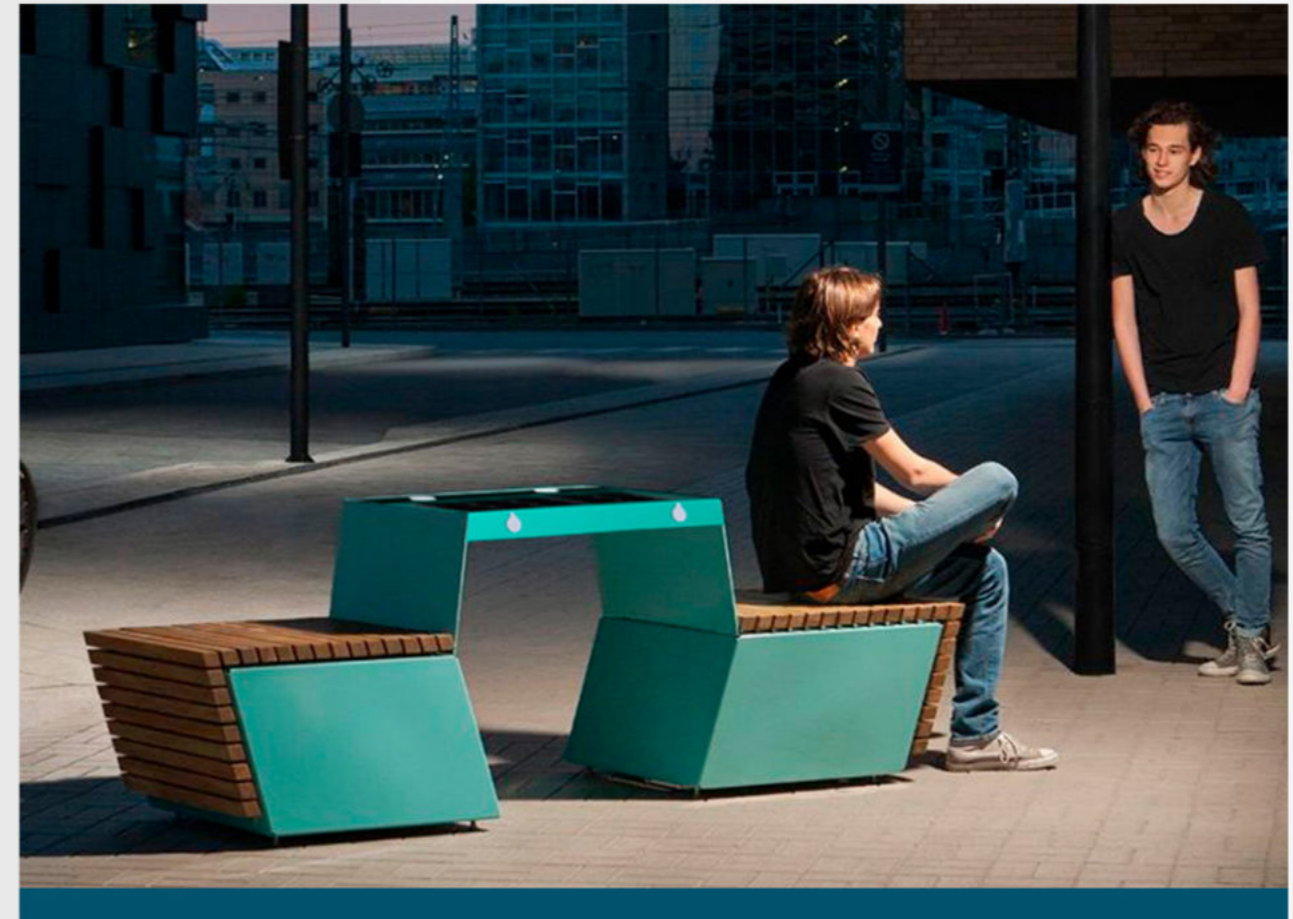

SOLAR SMART BENCH

WYC1835

The price doesn't include our Smart Platform/APP
For more information about ADLIS SMART platform: service@adlissmart.com
sales@solarbenchchina.com

Material: Stainless steel #201 + WPC wood
Dimensions: L-211.5cm, W-60cm, H- 46/72cm
Solar Panel:72W
Battery capacity: 12V, 55AH
Controller Type: MPPT
Weight: estimated 80kg
USB charging:
Number of ports: 2
Power (per port): 5V (2.1A)
Wireless charging: 2
Ambient light:LED strip light RGBW/Warm white
Bluetooth speaker: 5/12V
Wi-Fi: 4G/International router optional