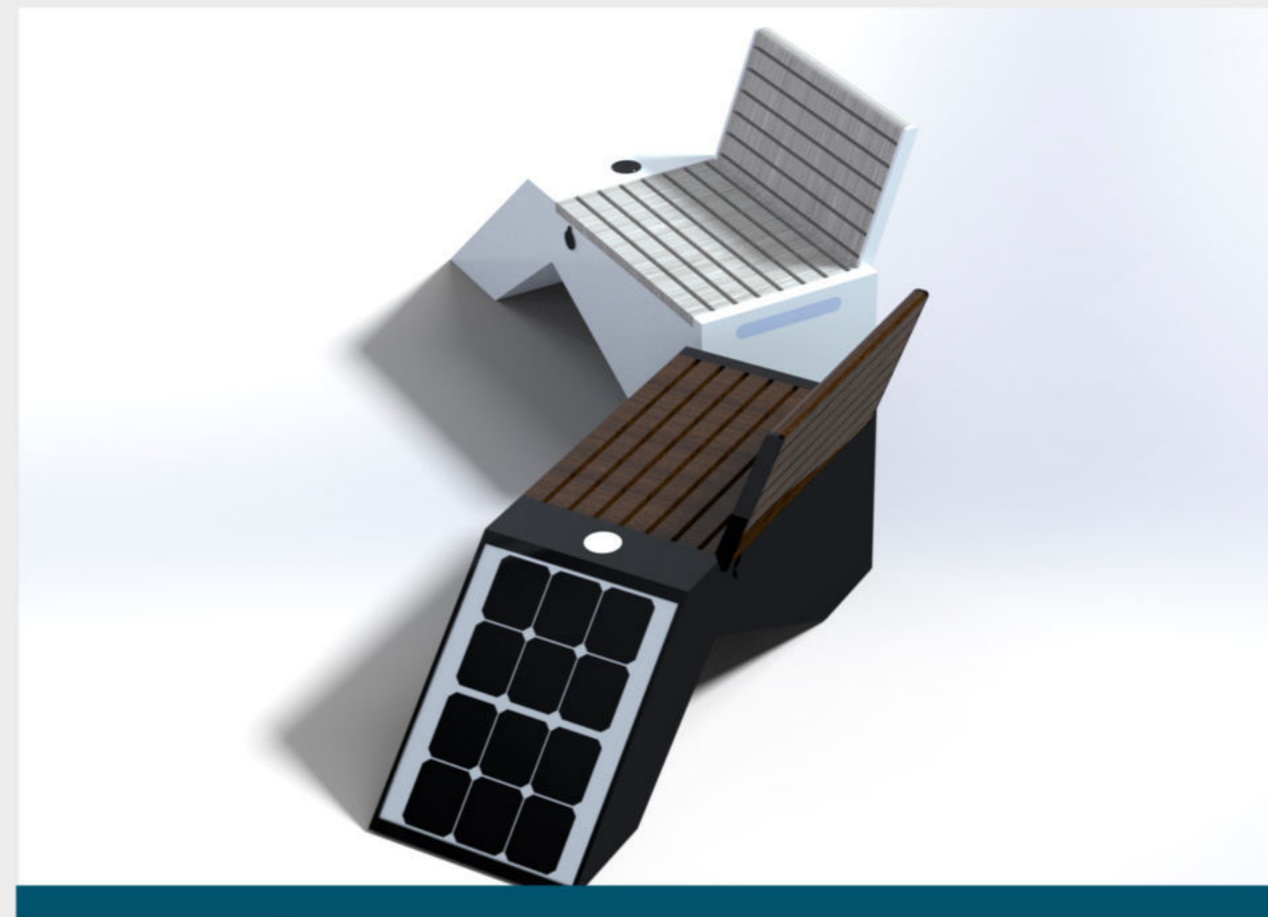

NEW GENERATION OF SMART PRODUCTS

SOLAR SMART BENCH

WYC1813E

Material: Stainless steel #201
Dimensions: L- 139cm, W- 50cm, H- 47/81cm
Solar Panel: 00W
Battery capacity: 12V, 55AH
Controller Type: MPPT
Weight: estimated 60kg
USB charging: 4
Wireless charging: 2
Ambient light: LED strip RGBW/Warm White
Bluetooth speaker: 5/12V
Wi-Fi: 4G/International router
Smart Sensor: Temperature/CO2, waterproof..
Smart Cooling
Smart Control: Battery, MPPT, Solar Energy
Live Smart Light Control: Charge/Energy

OPTION: INDOOR WITHOUT SOLAR PANEL

The price doesn't include our Smart Platform/APP
For more information about ADLIS SMART platform: service@adlissmart.com
sales@solarbenchchina.com