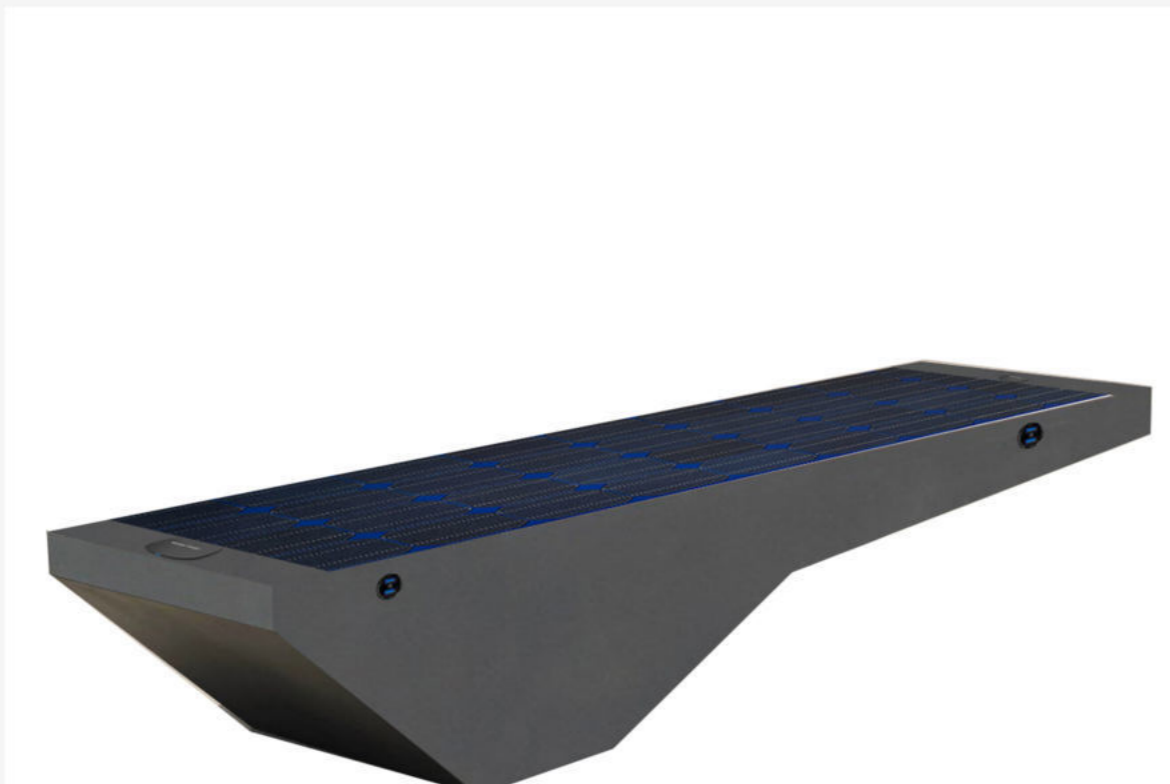

Material: Stainless steel #201
Dimensions: L- 200cm, W- 55cm, H- 45cm
Solar Panel: 110W
Battery capacity: 12V, 55AH
Controller Type: MPPT
Weight: estimated 90kg
USB charging:
Number of ports: 2
Power (per port): 5V (2.1A)
Wireless charging: 2
Ambient light: LED strip light RGBW/Warm white
Bluetooth speaker: 5/12V
Wi-Fi: 4G/International router

OPTION: INDOOR WITHOUT SOLAR PANEL