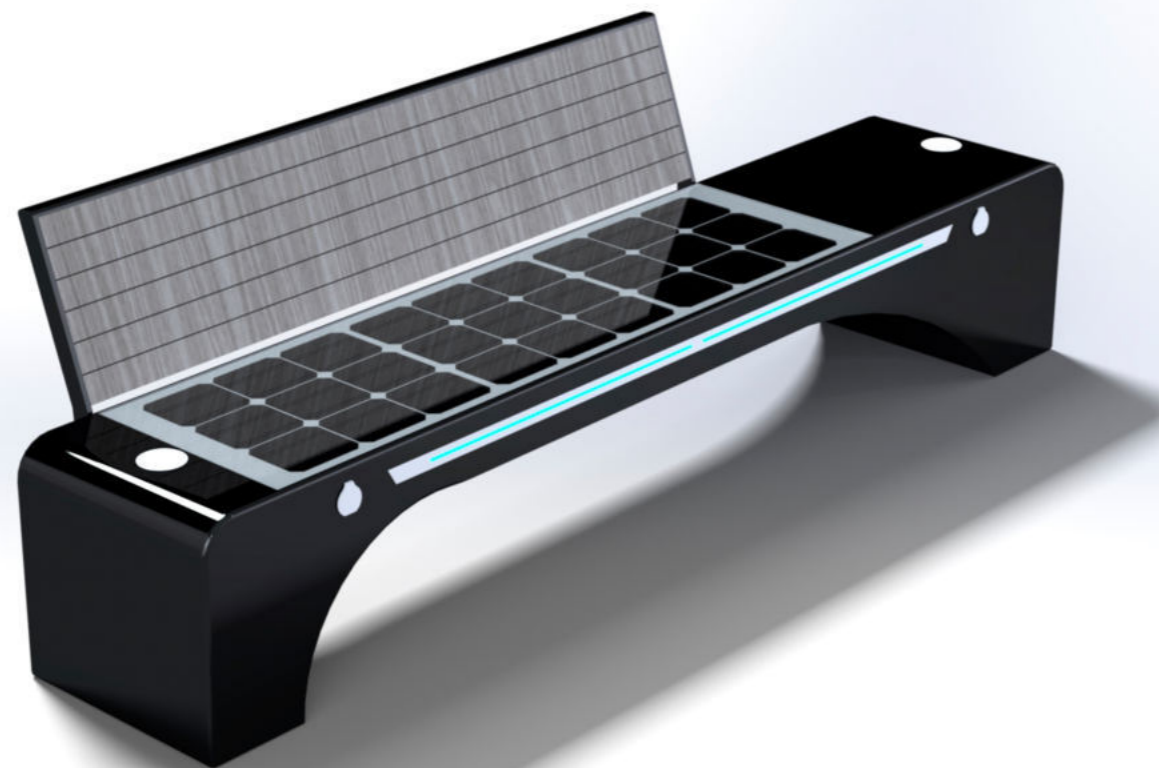

The price doesn't include our Smart Platform/APP
For more information about ADLIS SMART platform: service@adlissmart.com
sales@solarbenchchina.com