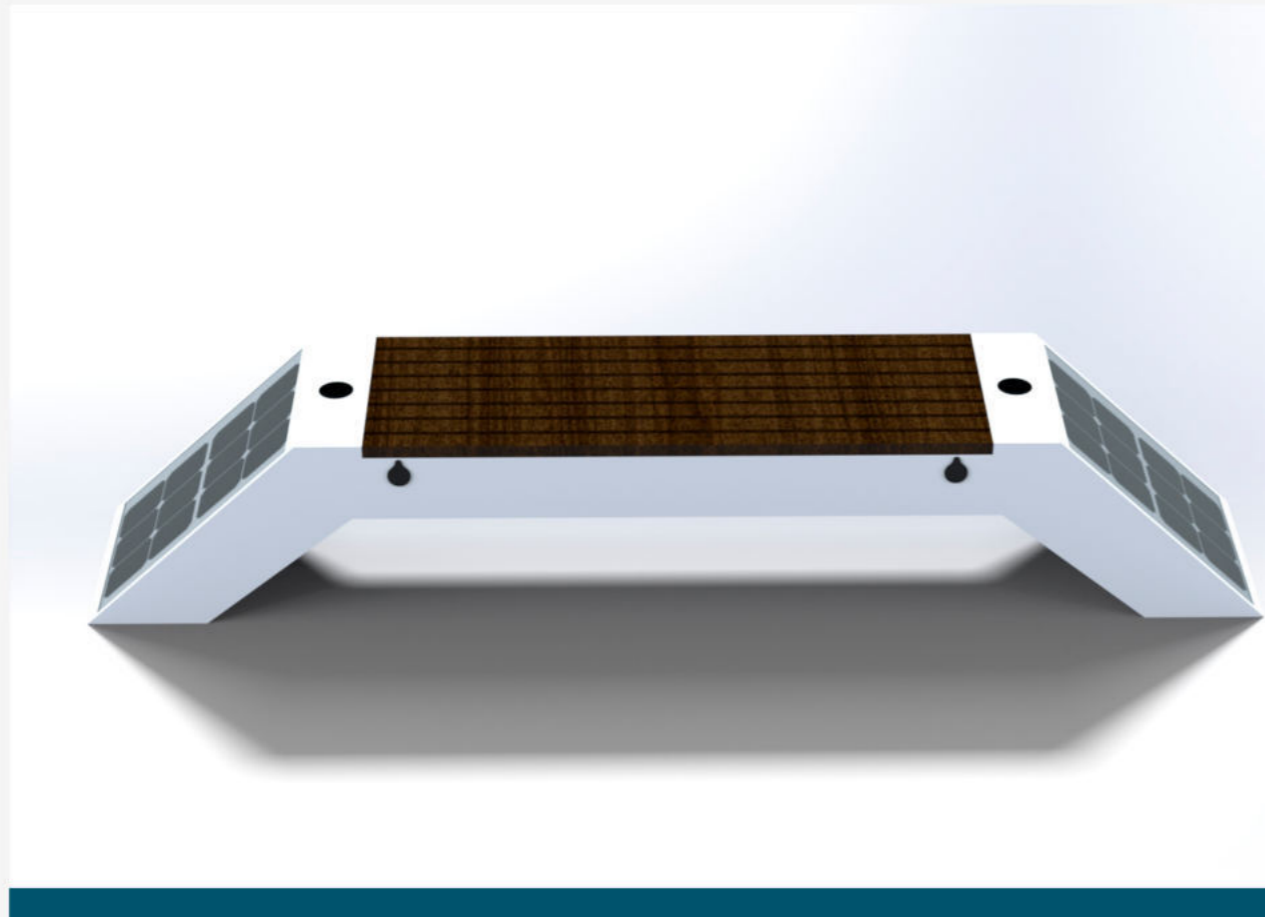

NEW GENERATION OF SMART PRODUCTS

SOLAR SMART BENCH

Material: Stainless steel #201
Dimensions: L- 270cm, W- 50cm, H- 47cm
Solar Panel: 00W
Battery capacity: 12V, 55AH
Controller Type: MPPT
Weight: estimated 110kg
USB charging: 4
Wireless charging: 2
Ambient light: LED strip RGBW/Warm White
Bluetooth speaker: 5/12V
Wi-Fi: 4G/International router
Smart Sensor: Temperature/CO2, waterproof..
Smart Cooling
Smart Control: Battery, MPPT, Solar Energy
Live Smart Light Control: Charge/Energy