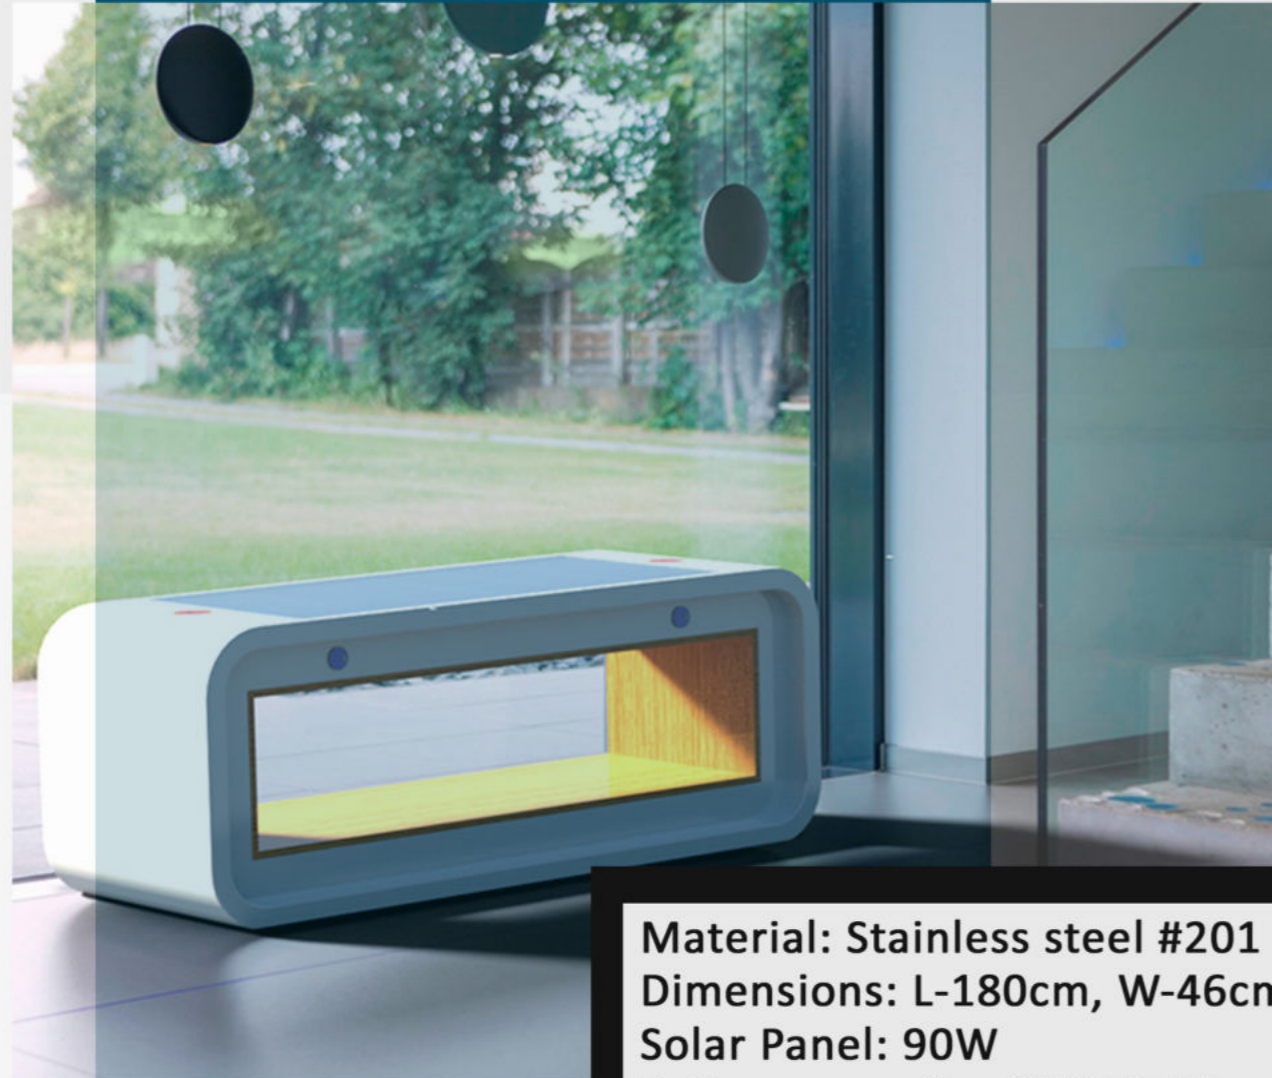

SOLAR SMART BENCH