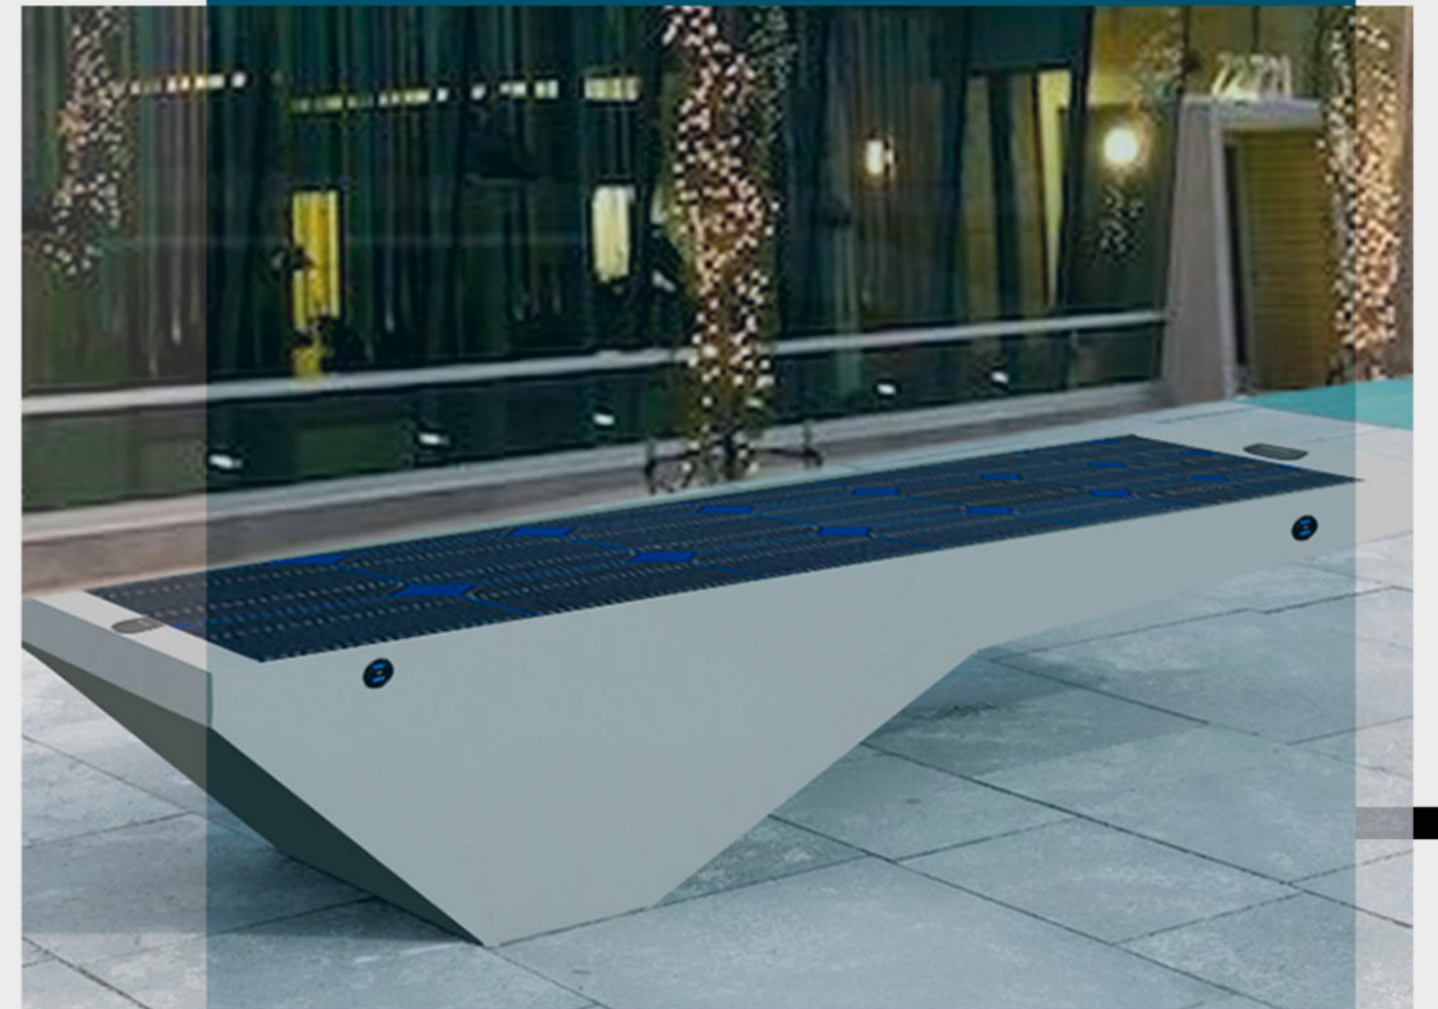

Material: Stainless steel #201
Dimensions: L- 200cm, W- 55cm, H- 45cm
Solar Panel: 110W
Battery capacity: 12V, 55AH
Controller Type: MPPT
Weight: estimated 90kg
USB charging:
Number of ports: 2
Power (per port): 5V (2.1A)
Wireless charging: 2
Ambient light: LED strip light RGBW/Warm white
Bluetooth speaker: 5/12V
Wi-Fi: 4G/International router

OPTION: INDOOR WITHOUT SOLAR PANEL