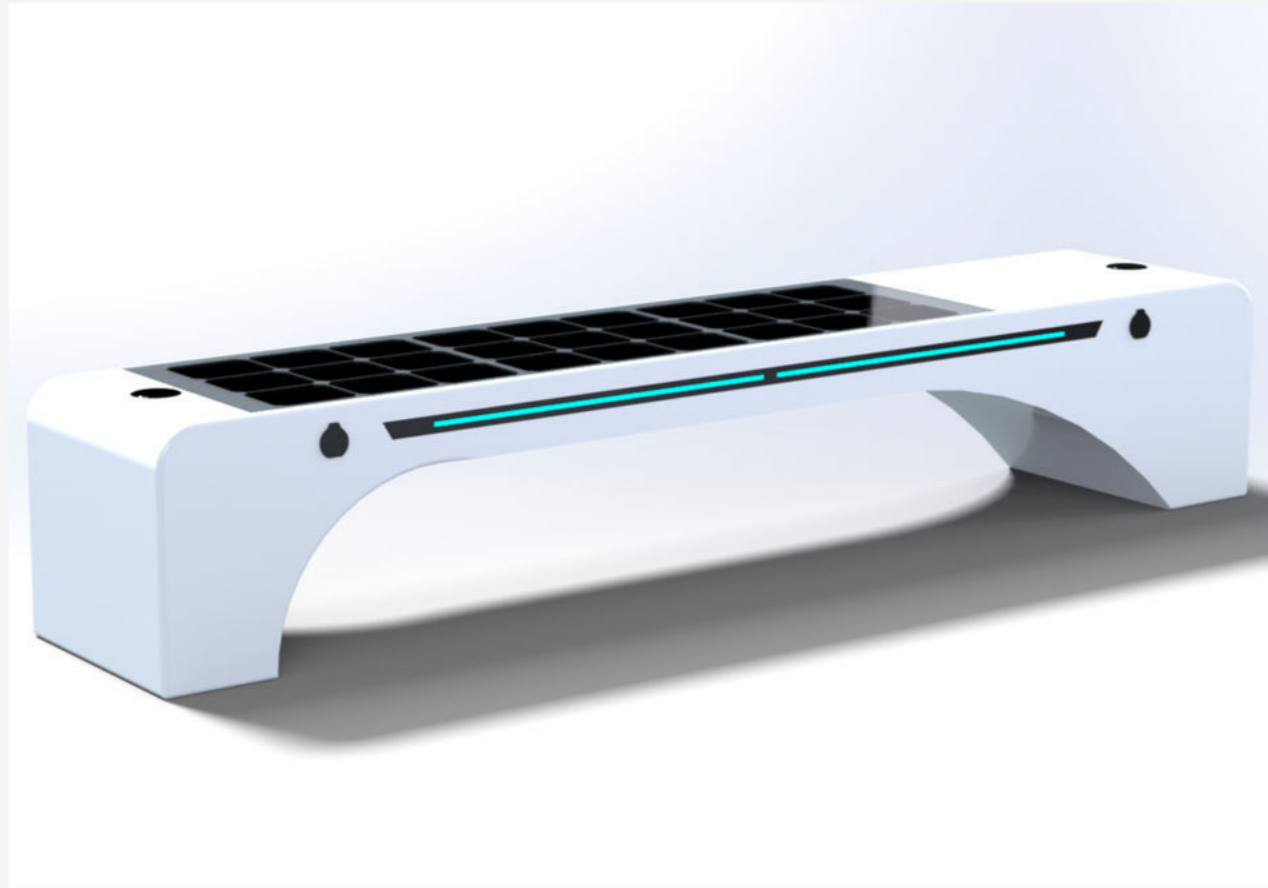

The price doesn't include our Smart Platform/APP
For more information about ADLIS SMART platform: service@adlissmart.com
sales@solarbenchchina.com