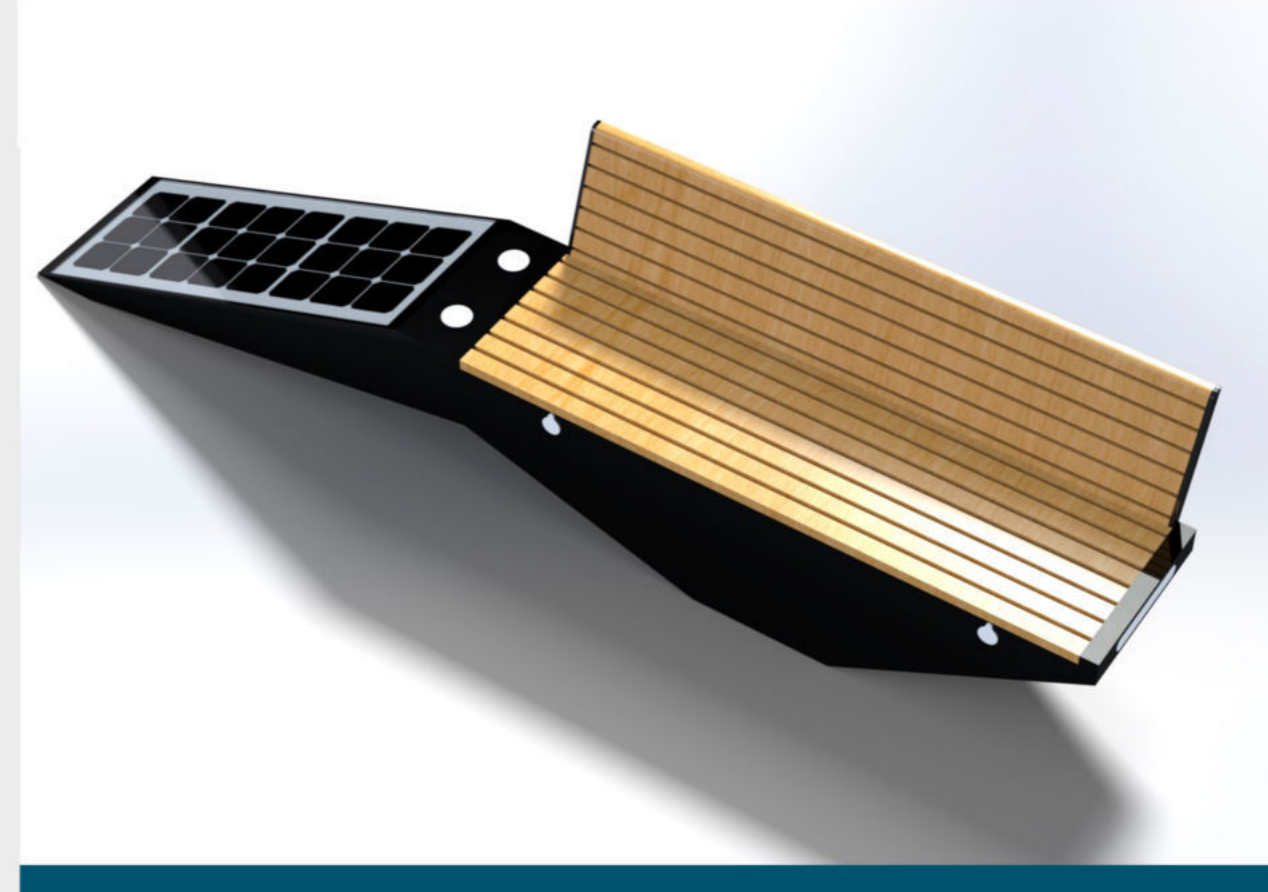

The price doesn't include our Smart Platform/APP
For more information about ADLIS SMART platform: service@adlissmart.com
sales@solarbenchchina.com