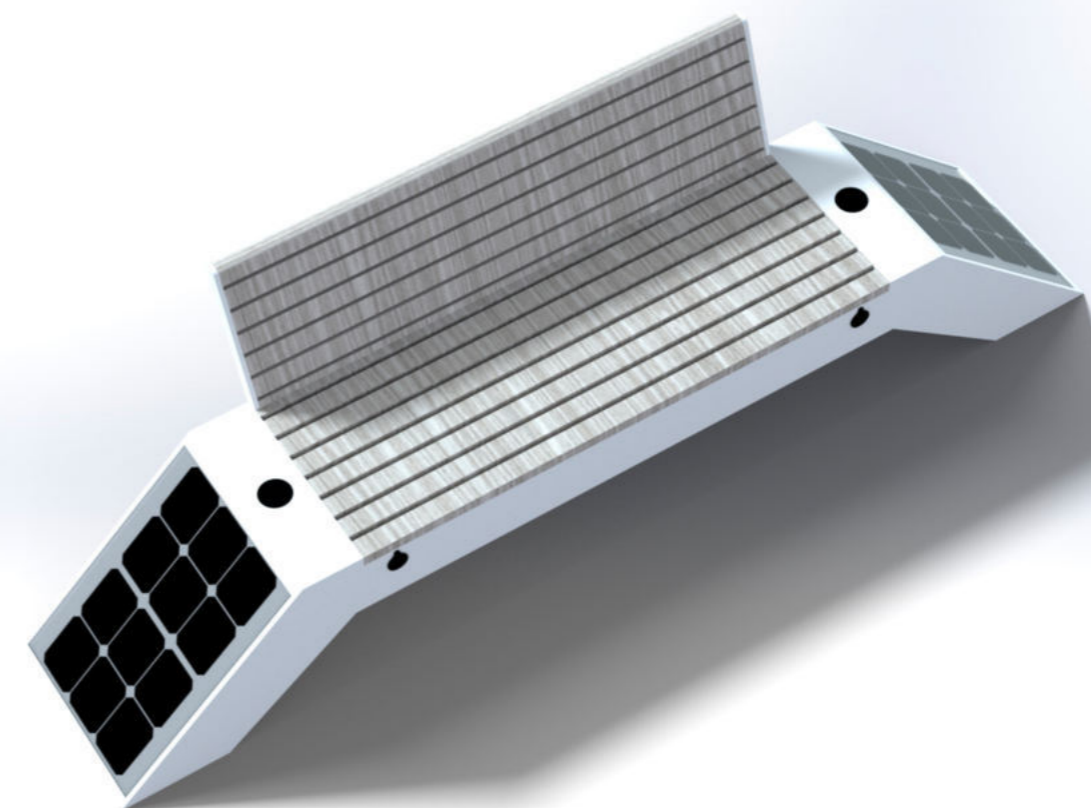

The price doesn't include our Smart Platform/APP
For more information about ADLIS SMART platform: service@adlissmart.com
sales@solarbenchchina.com