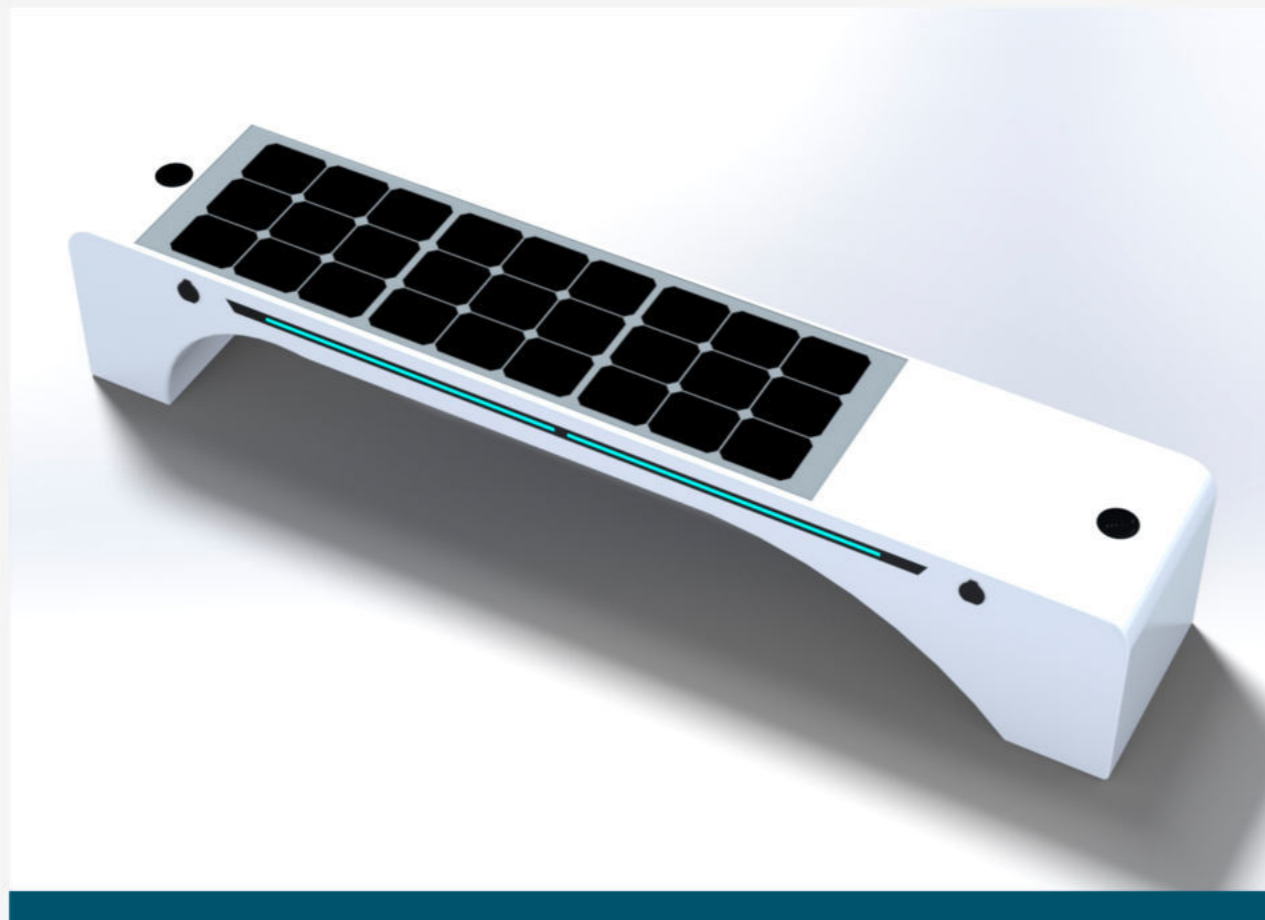

NEW GENERATION OF SMART PRODUCTS

SOLAR SMART BENCH

Material: Stainless steel #201
Dimensions: L- 230cm, W- 45cm, H- 42cm
Solar Panel: 00W
Battery capacity: 12V, 55AH
Controller Type: MPPT
Weight: estimated 110kg
USB charging: 2
Wireless charging: 2
Ambient light: LED strip RGBW/Warm White
Bluetooth speaker: 5/12V
Wi-Fi: 4G/International router
Smart Sensor: Temperature/CO2, waterproof..
Smart Cooling
Smart Control: Battery, MPPT, Solar Energy
Live Smart Light Control: Charge/Energy
OPTION: INDOOR WITHOUT SOLAR PANEL