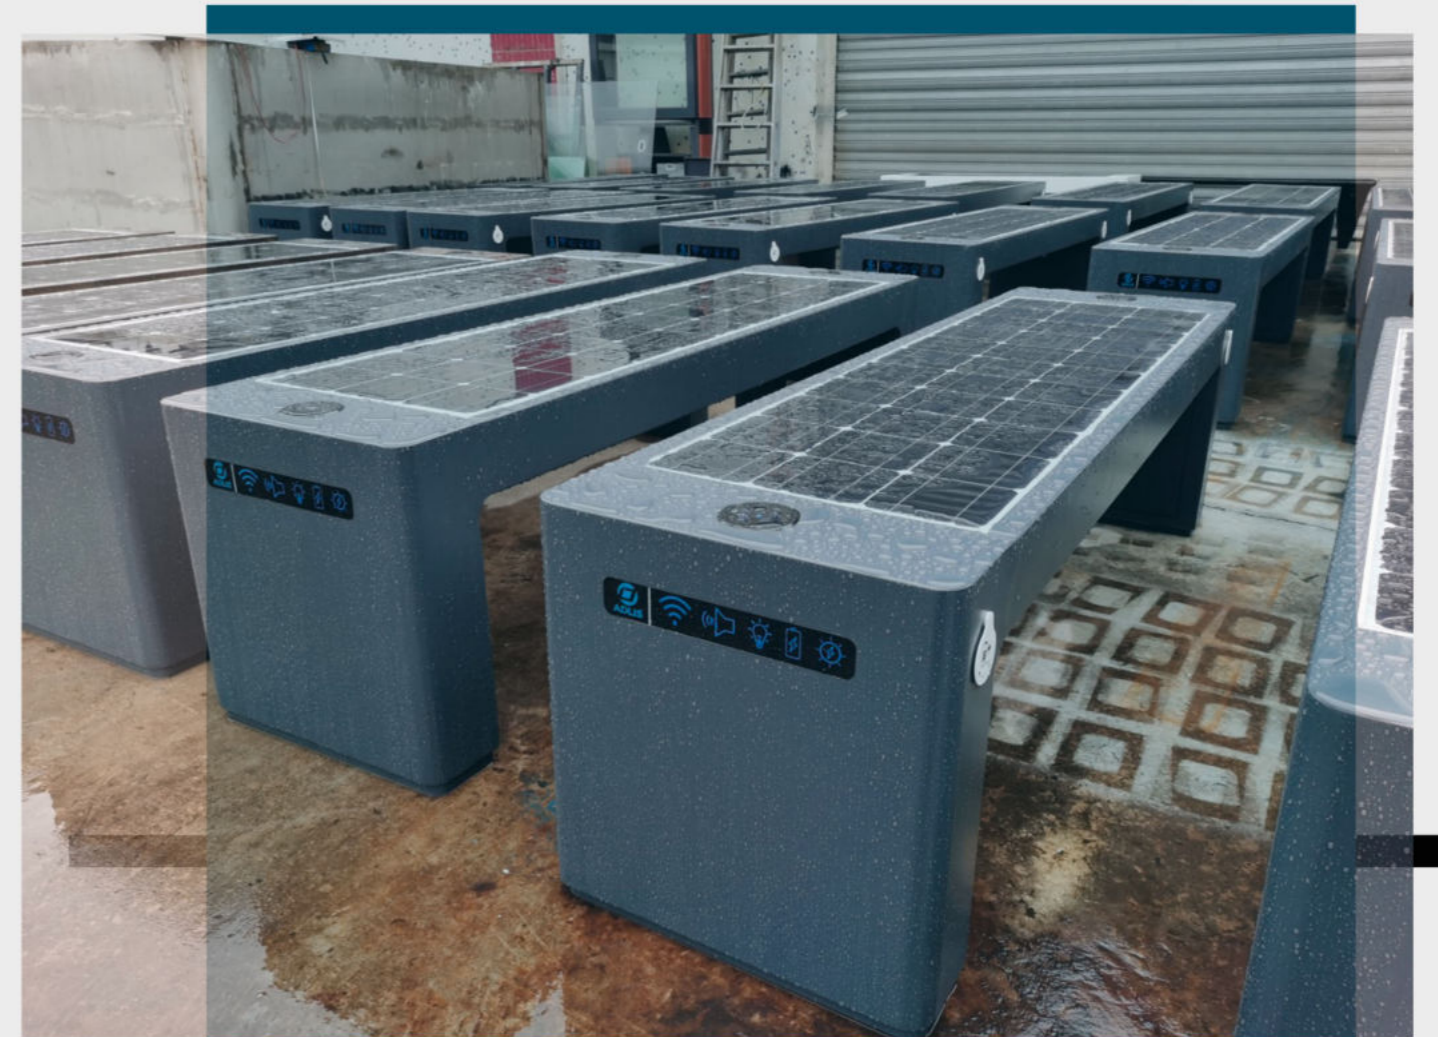

SOLAR SMART BENCH

SOLAR SMART BENCH

WYC1802

The price doesn't include our Smart Platform/APP
For more information about ADLIS SMART platform: service@adlissmart.com
sales@solarbenchchina.com

Material: Stainless steel #201
Dimensions: L- 170cm, W- 45cm, H- 45cm
Solar Panel: 90W
Battery capacity: 12V, 55AH
Controller Type: MPPT
Weight: estimated 60kg
USB charging:
Number of ports: 2
Power (per port): 5V (2.1A)
Wireless charging: 2
Ambient light: LED strip RGBW/Warm White
Advertising: LED light box/LED screen optional
Bluetooth speaker: 5/12V
Wi-Fi: 4G/International router