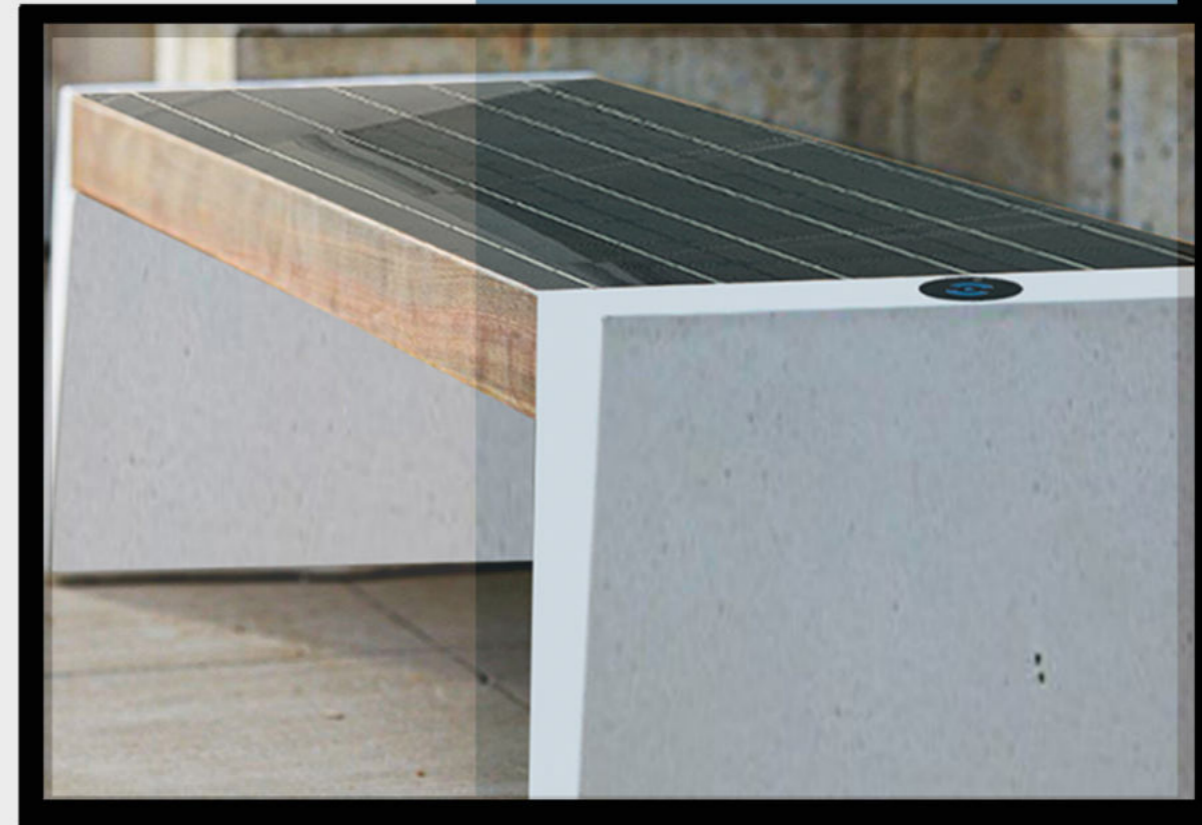

SOLAR SMART BENCH

The price doesn't include our Smart Platform/APP
For more information about ADLIS SMART platform: service@adlissmart.com
sales@solarbenchchina.com

Material: Stainless steel #201 + WPC wood
Dimensions: L-206cm, W-55.5cm, H-42cm
Solar panel: 107W
Battery capacity: 12V, 55AH
Controller Type: MPPT
Weight: estimated 90kg
USB charging: 2
Power (per port): 5V (2.1A)
Wireless charging: 2
Ambient light: LED strip RGBW/Warm White
Bluetooth speaker: 5/12V
Wi-Fi: 4G/International router

OPTION: INDOOR WITHOUT SOLAR PANEL