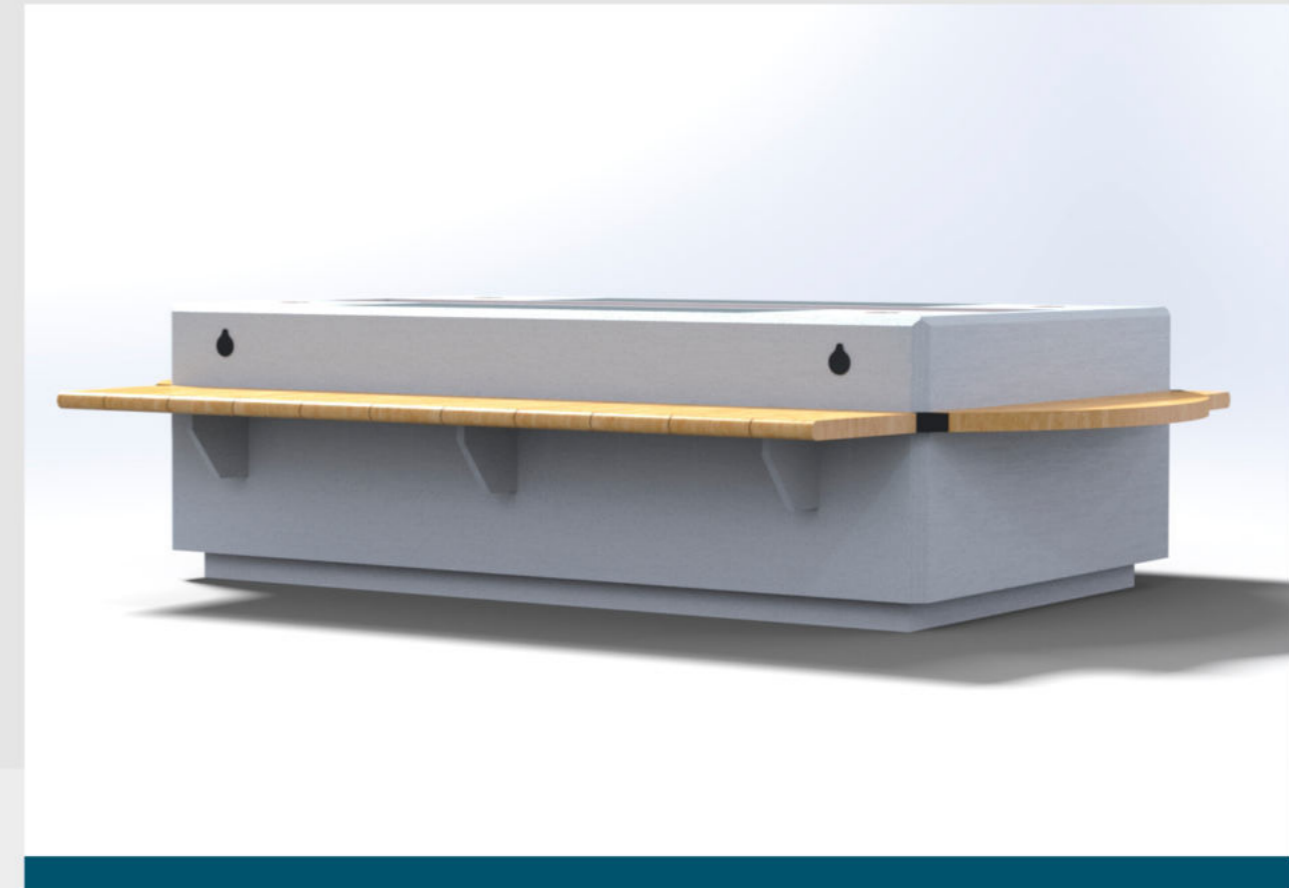

WYC1856

New generation bench with Smart System integrated and Smart Hydraulic irrigation System. Everything controlled with our Smart Platform

Material: Stainless steel #201
Dimensions: L:210-205cm, H- 67cm
Solar Panel: 230W / 12V, 200AH
Controller Type: MPPT
Weight: estimated 200kg
USB charging: 4
Wireless charging: 4
Bluetooth speaker: Yes
Ambient light: 3 LED Spot Light
Wi-Fi: 4G/International router optional
Does not include plants and flowers in the prices