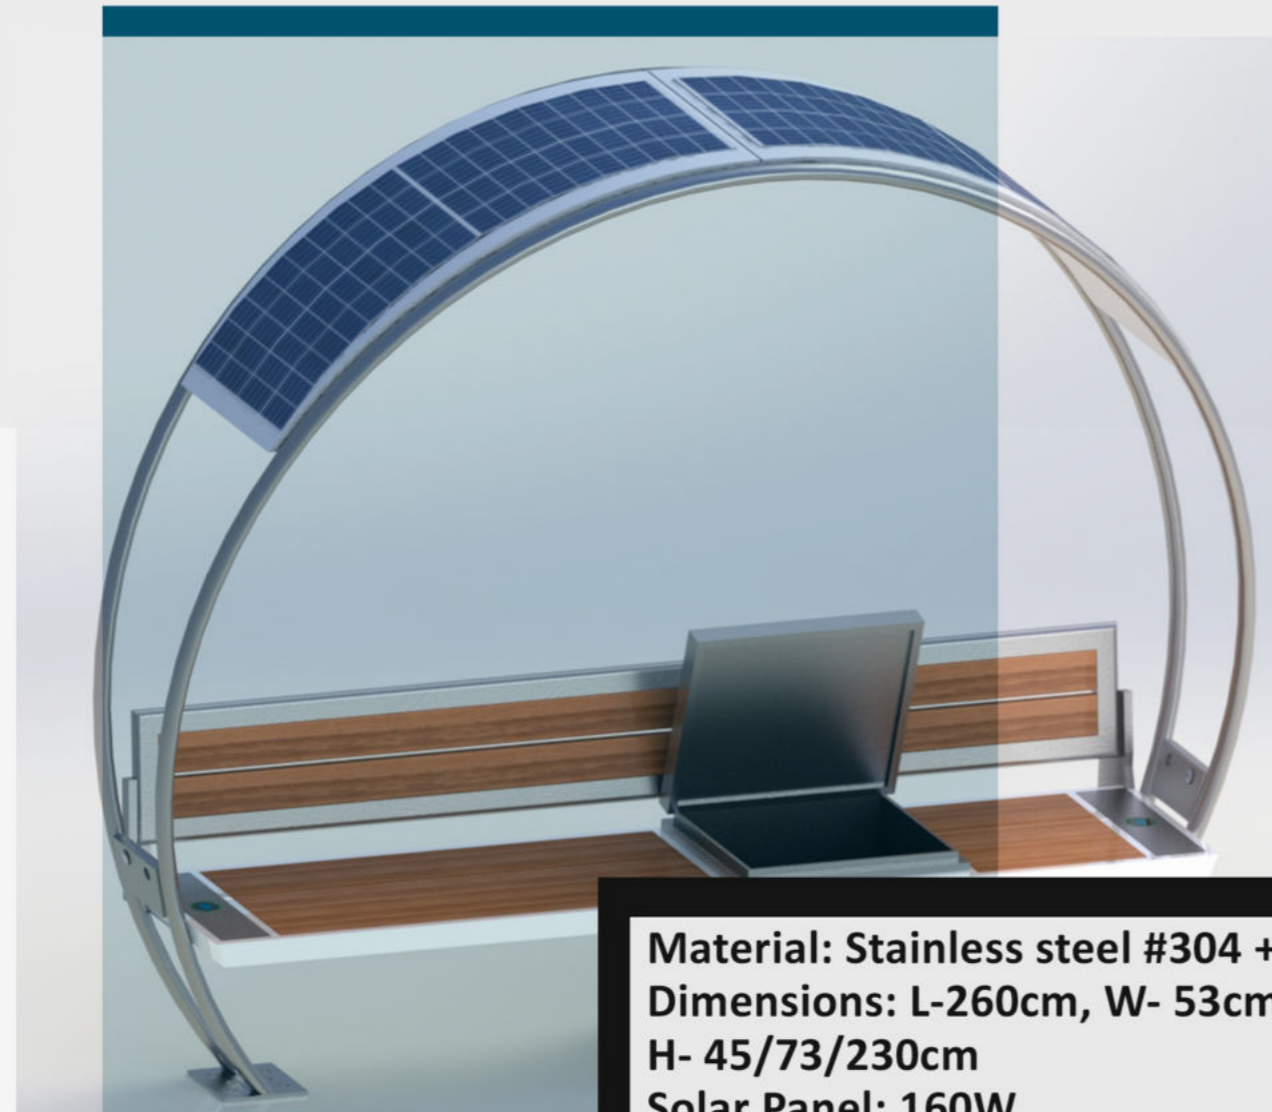

SOLAR SMART BENCH