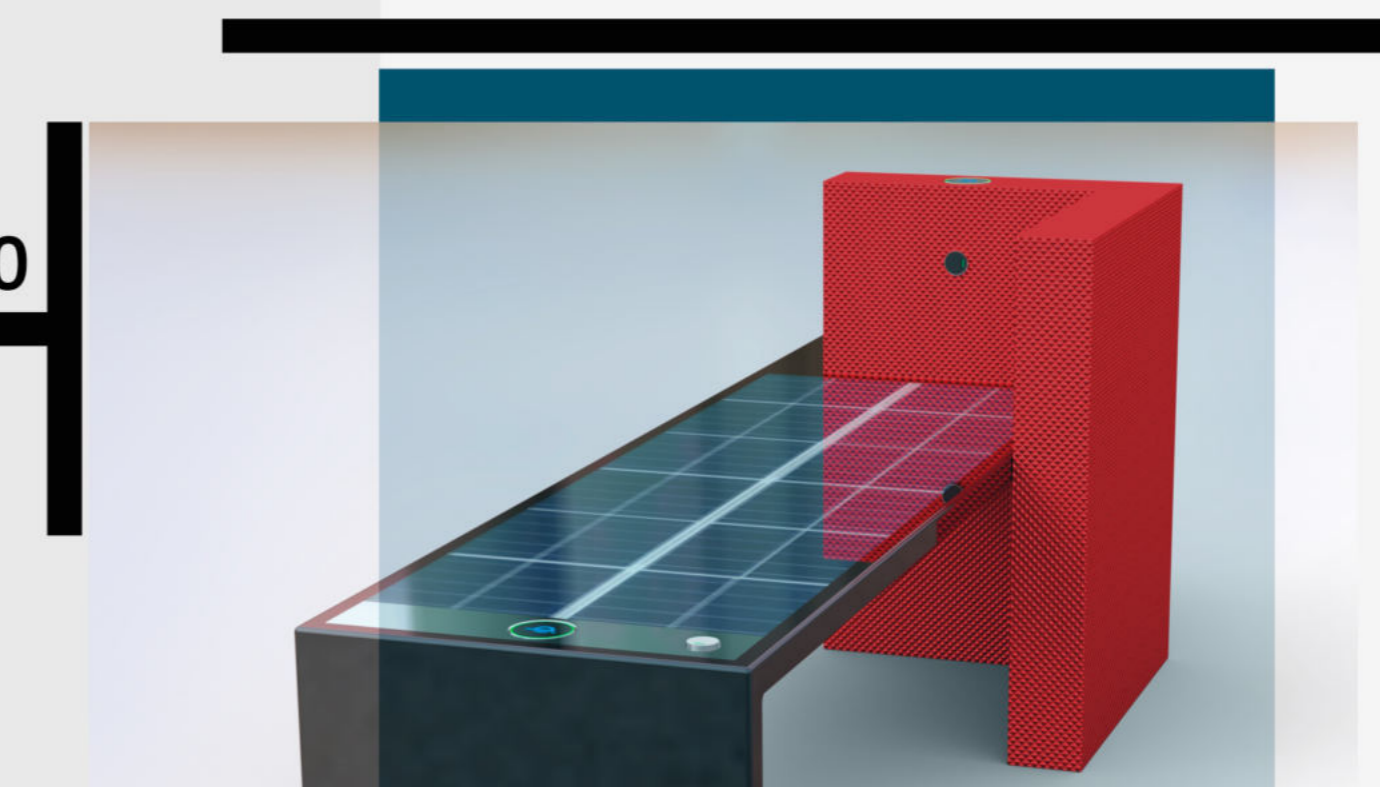

NEW GENERATION OF SMART PRODUCTS

SOLAR SMART BENCH

WYC1820

The price doesn't include our Smart Platform/APP
For more information about ADLIS SMART platform: service@adlissmart.com
sales@solarbenchchina.com

Material: Stainless steel #201
Dimensions: L- 180cm, W- 50cm, H- 42/65cm
Solar Panel: 90W
Battery capacity: 12V, 55AH
Controller Type: MPPT
Weight: estimated 60kg
USB charging:
Number of ports: 2
Power (per port): 5V (2.1A)
Wireless charging: 2
Ambient light:LED strip light RGBW/
Warm white
Bluetooth speaker: 5/12V
Wi-Fi: 4G/International router

OPTION: INDOOR WITHOUT SOLAR PANEL