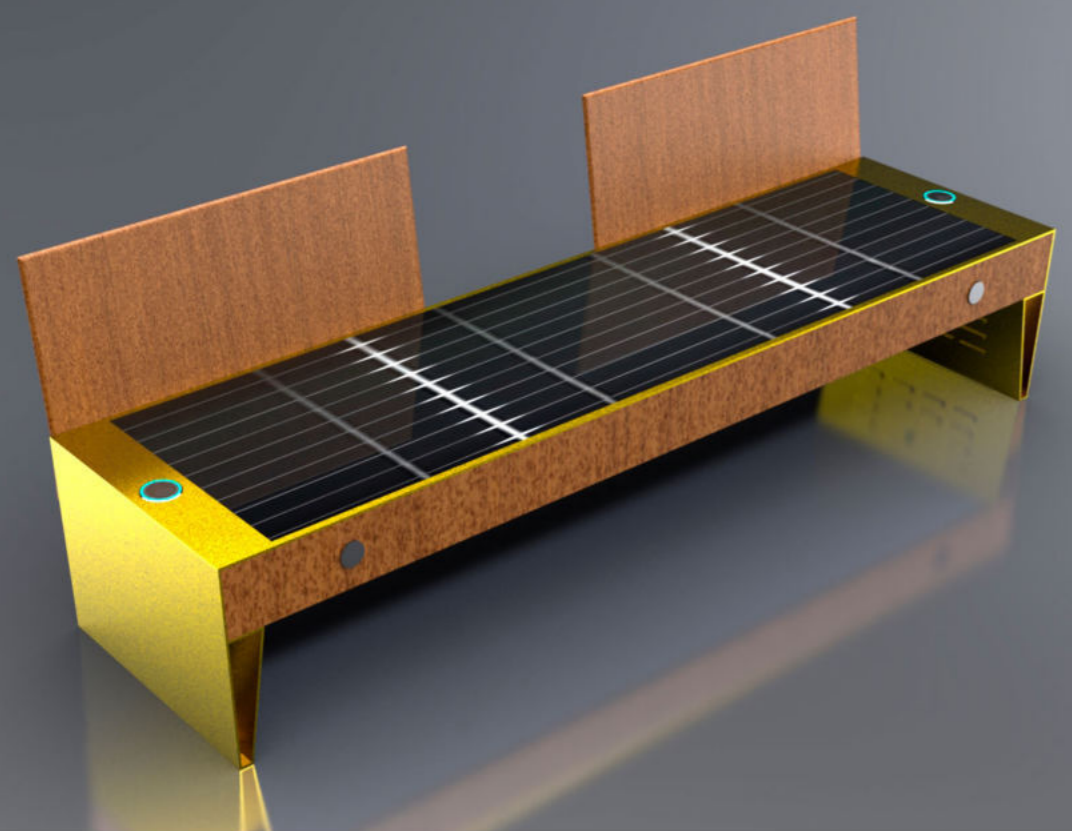

OPTION: INDOOR WITHOUT SOLAR PANEL

SOLAR SMART BENCH

WYC1824

The price doesn't include our Smart Platform/APP
For more information about ADLIS SMART platform: service@adlissmart.com
sales@solarbenchchina.com

Material: Stainless steel #201 + WPC wood
Dimensions: L- 230cm, W- 59cm, H- 44/79cm
Solar Panel: 130W
Battery capacity: 12V, 55AH
Controller Type: MPPT
Weight: estimated 90kg
USB charging:
Number of ports: 4
Power (per port): 5V (2.1A)
Wireless charging: 2
Ambient light: LED strip light RGBW/Warm white
Bluetooth speaker: 5/12V
Wi-Fi: 4G/International router