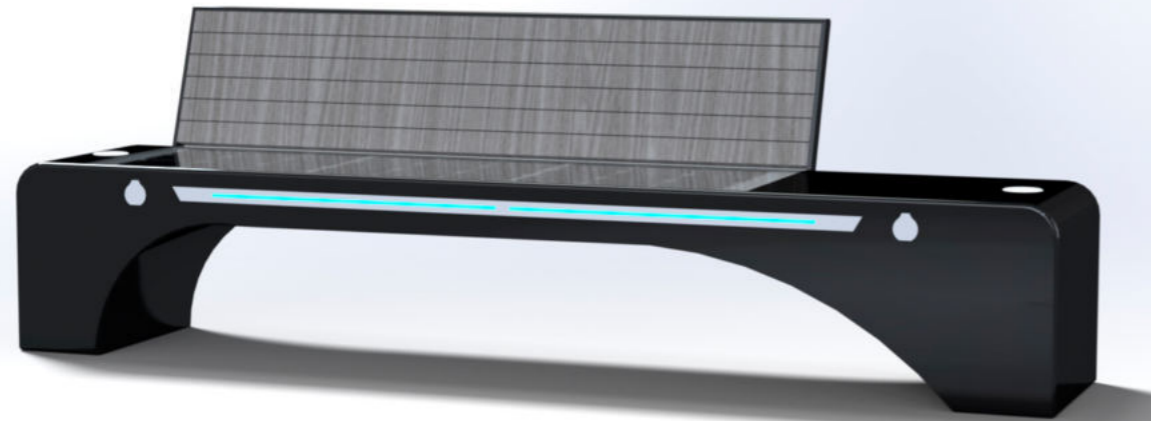

SOLAR SMART BENCH

WYC1830B