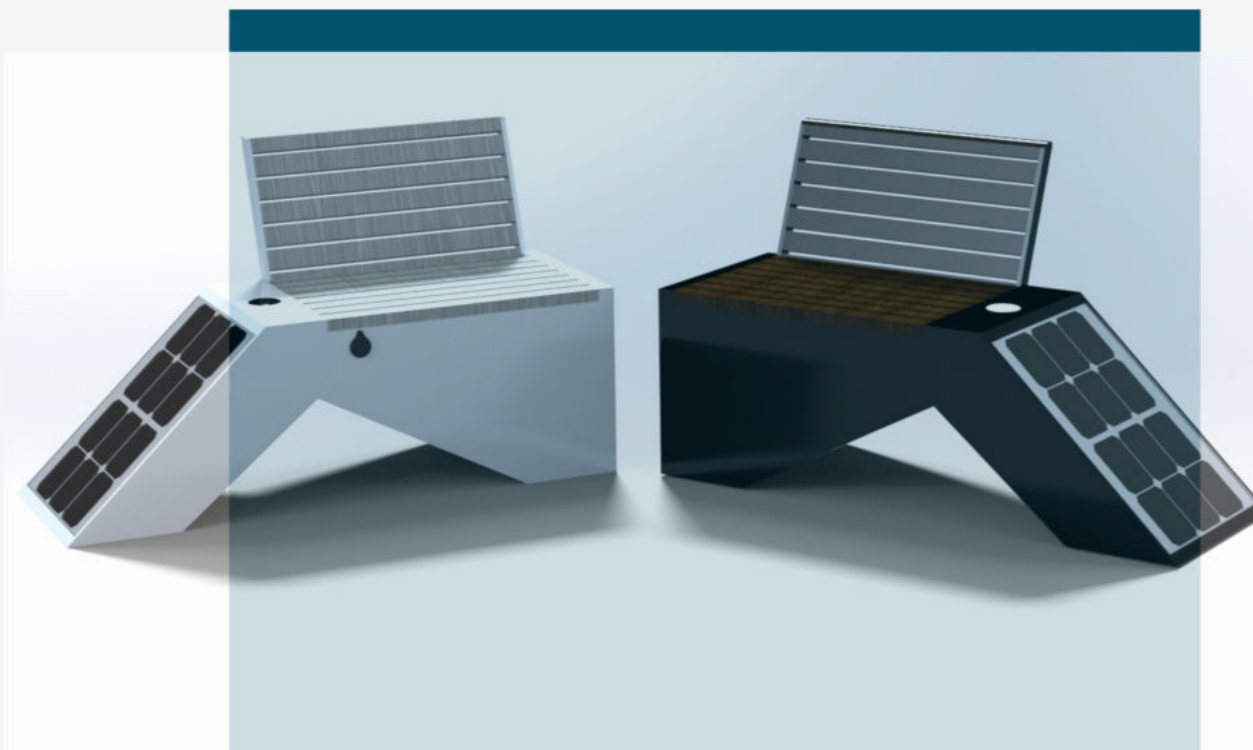

NEW GENERATION OF SMART PRODUCTS

SOLAR SMART BENCH

WYC1813E

Material: Stainless steel #201
Dimensions: L- 139cm, W- 50cm, H- 47/81cm
Solar Panel: 00W
Battery capacity: 12V, 55AH
Controller Type: MPPT
Weight: estimated 60kg
USB charging: 4
Wireless charging: 2
Ambient light: LED strip RGBW/Warm White
Bluetooth speaker: 5/12V
Wi-Fi: 4G/International router
Smart Sensor: Temperature/CO2, waterproof..
Smart Cooling
Smart Control: Battery, MPPT, Solar Energy
Live Smart Light Control: Charge/Energy

OPTION: INDOOR WITHOUT SOLAR PANEL