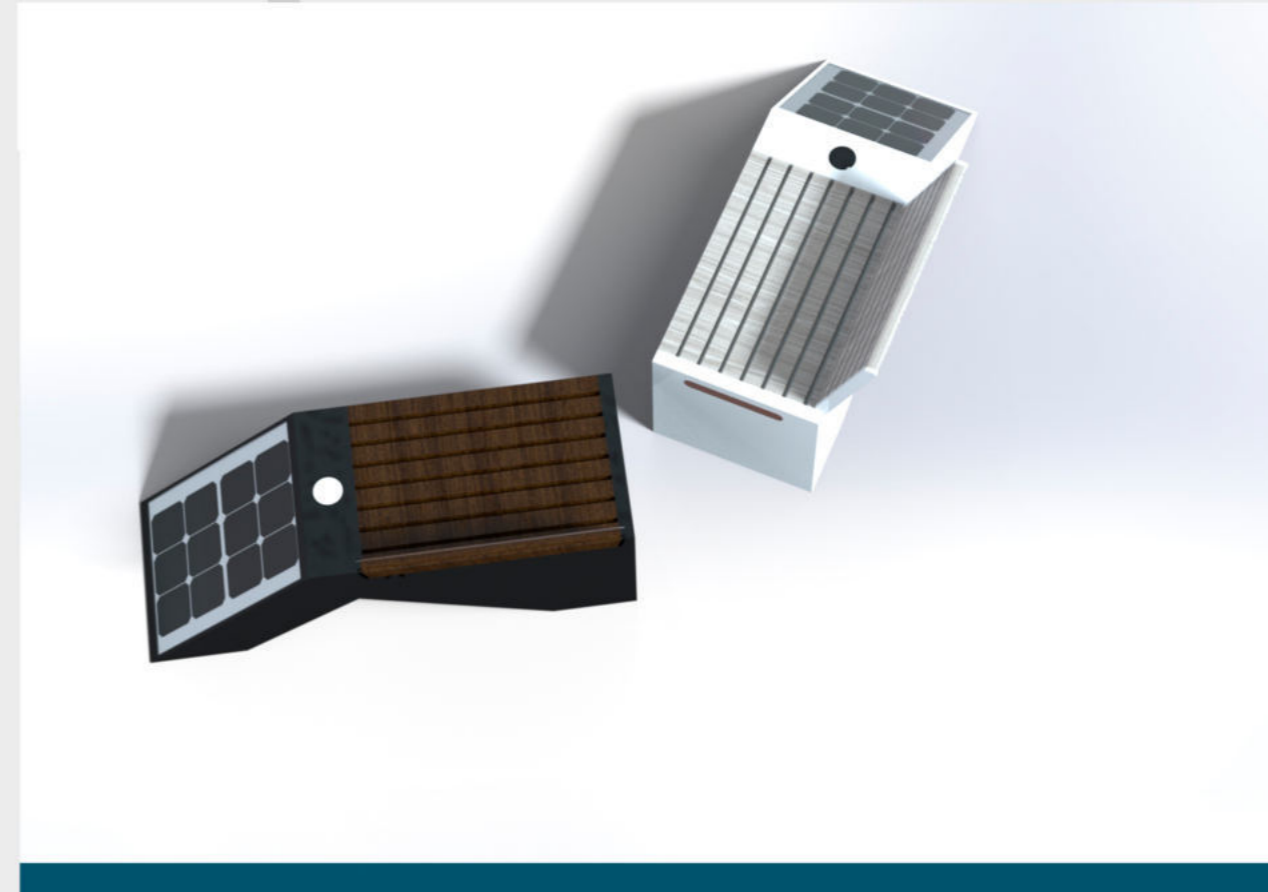

The price doesn't include our Smart Platform/APP
For more information about ADLIS SMART platform: service@adlissmart.com
sales@solarbenchchina.com