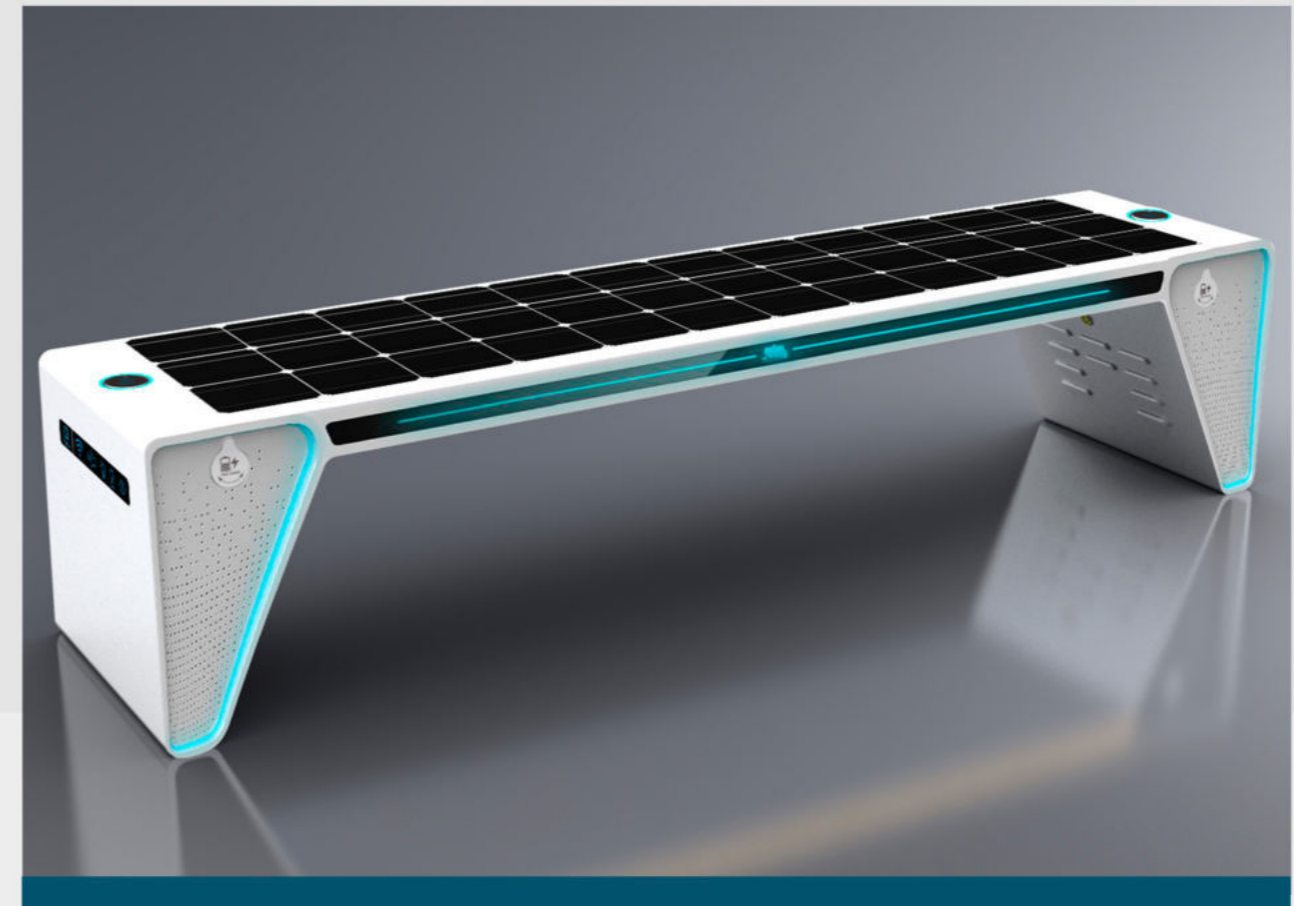

NEW GENERATION OF SMART PRODUCTS

SOLAR SMART BENCH

The price doesn't include our Smart Platform/APP
For more information about ADLIS SMART platform: service@adlissmart.com
sales@solarbenchchina.com

WYC1817

Material: Stainless steel #201
Dimensions: L- 200cm, W- 45cm, H- 45cm
Solar Panel: 110W
Battery capacity: 12V, 55AH
Controller Type: MPPT
Weight: estimated 60kg
USB charging: 2
Power (per port): 5V (2.1A)
Wireless charging: 2
Ambient light: LED strip RGBW/Warm White
Bluetooth speaker: 5/12V
Wi-Fi: 4G/International router
Smart Sensor: Temperature/CO2, waterproof..
Smart Cooling
Smart Control: Battery, MPPT, Solar Energy
Live Smart Light Control: Charge/Energy

OPTION: INDOOR WITHOUT SOLAR PANEL