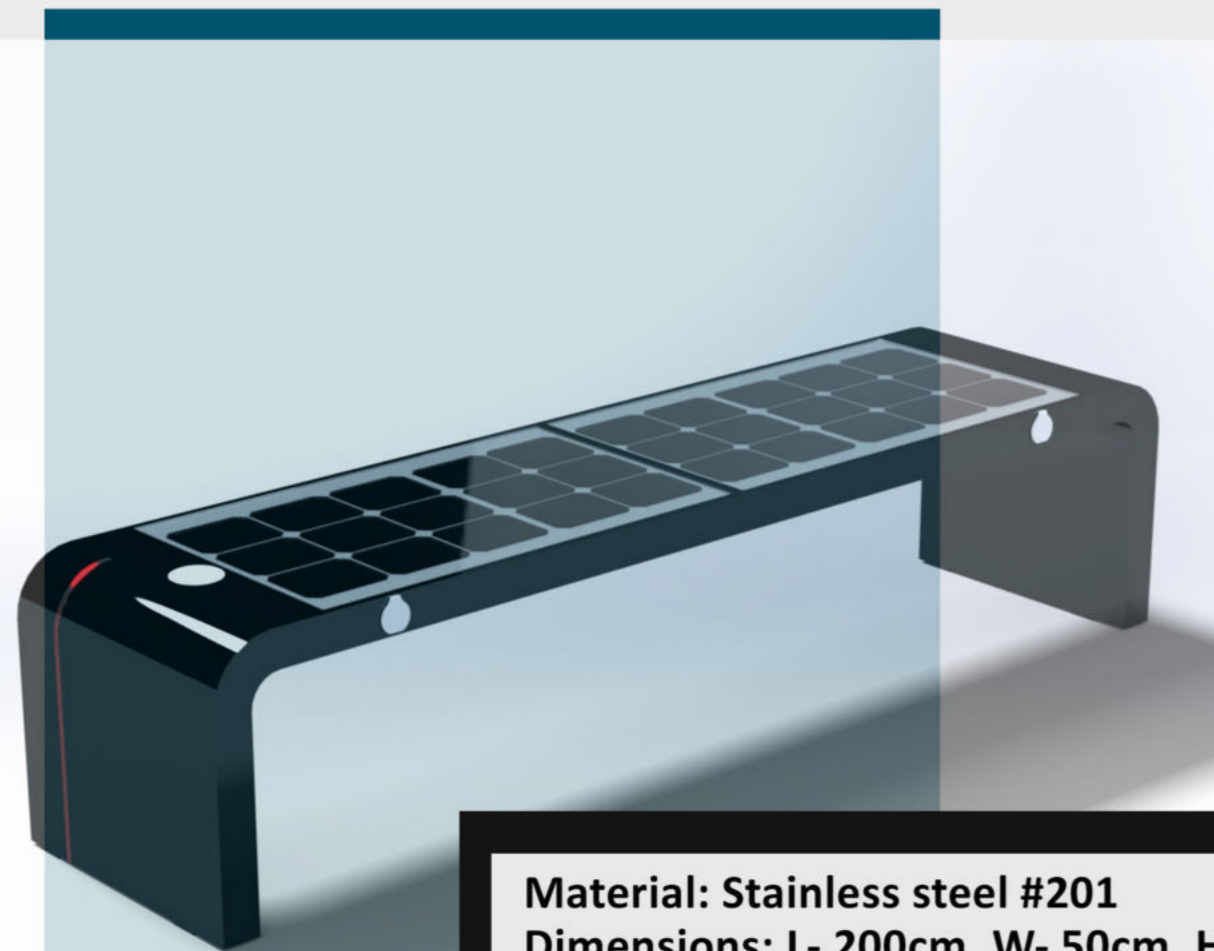

NEW GENERATION OF SMART PRODUCTS

SOLAR SMART BENCH

WYC1818

Material: Stainless steel #201
Dimensions: L- 200cm, W- 50cm, H- 46cm
Solar Panel: 00W
Battery capacity: 12V, 55AH
Controller Type: MPPT
Weight: estimated 80kg
USB charging: 2
Wireless charging: 2
Ambient light: LED strip RGBW/Warm White
Bluetooth speaker: 5/12V
Wi-Fi: 4G/International router
Smart Sensor: Temperature/CO2, waterproof..
Smart Cooling
Smart Control: Battery, MPPT, Solar Energy
Live Smart Light Control: Charge/Energy
OPTION: INDOOR WITHOUT SOLAR PANEL