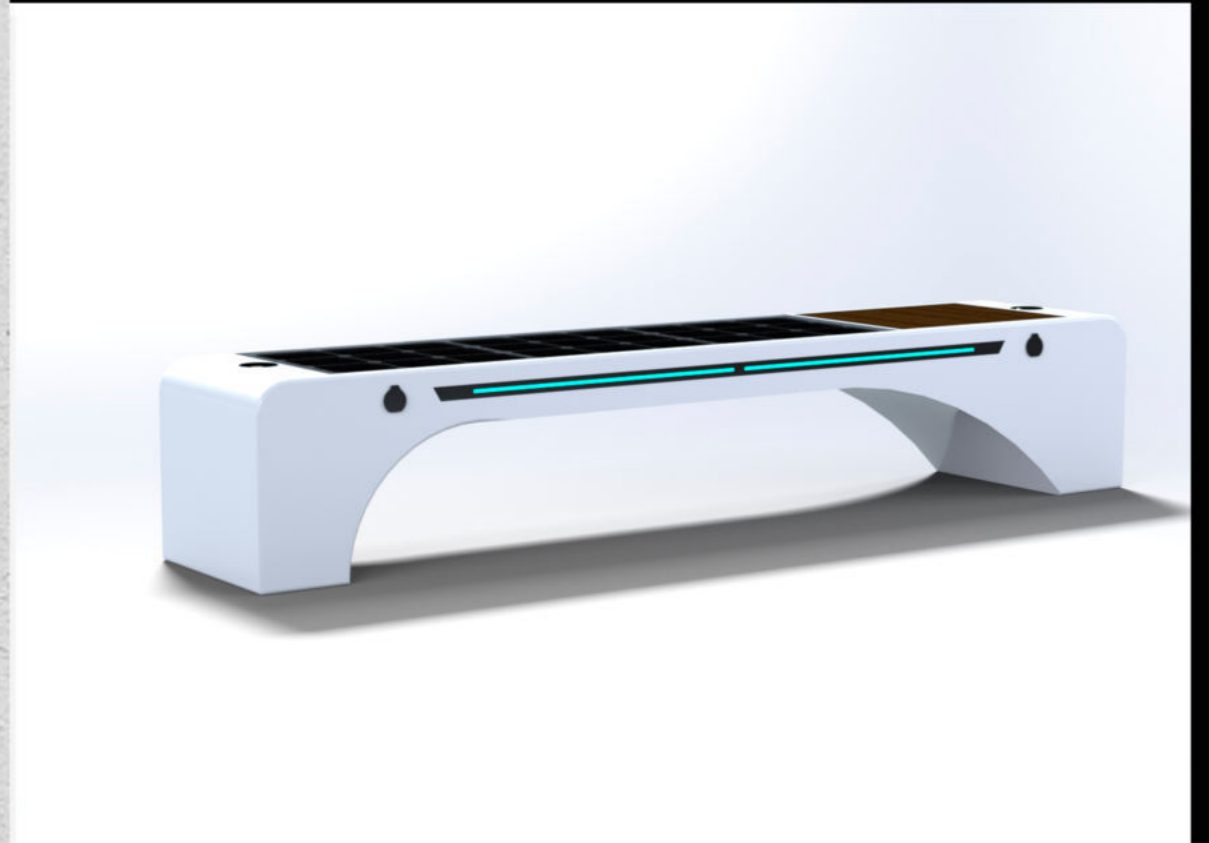

The price doesn't include our Smart Platform/APP
For more information about ADLIS SMART platform: service@adlissmart.com
sales@solarbenchchina.com

Material: Stainless steel #201 + WPC WOOD
Dimensions: L- 230cm, W- 45cm, H- 42cm
Solar Panel: 00W
Battery capacity: 12V, 55AH
Controller Type: MPPT
Weight: estimated 110kg
USB charging: 2
Wireless charging: 2
Ambient light: LED strip RGBW/Warm White
Bluetooth speaker: 5/12V
Wi-Fi: 4G/International router
Smart Sensor: Temperature/CO2, waterproof..
Smart Cooling
Smart Control: Battery, MPPT, Solar Energy
Live Smart Light Control: Charge/Energy
OPTION: INDOOR WITHOUT SOLAR PANEL