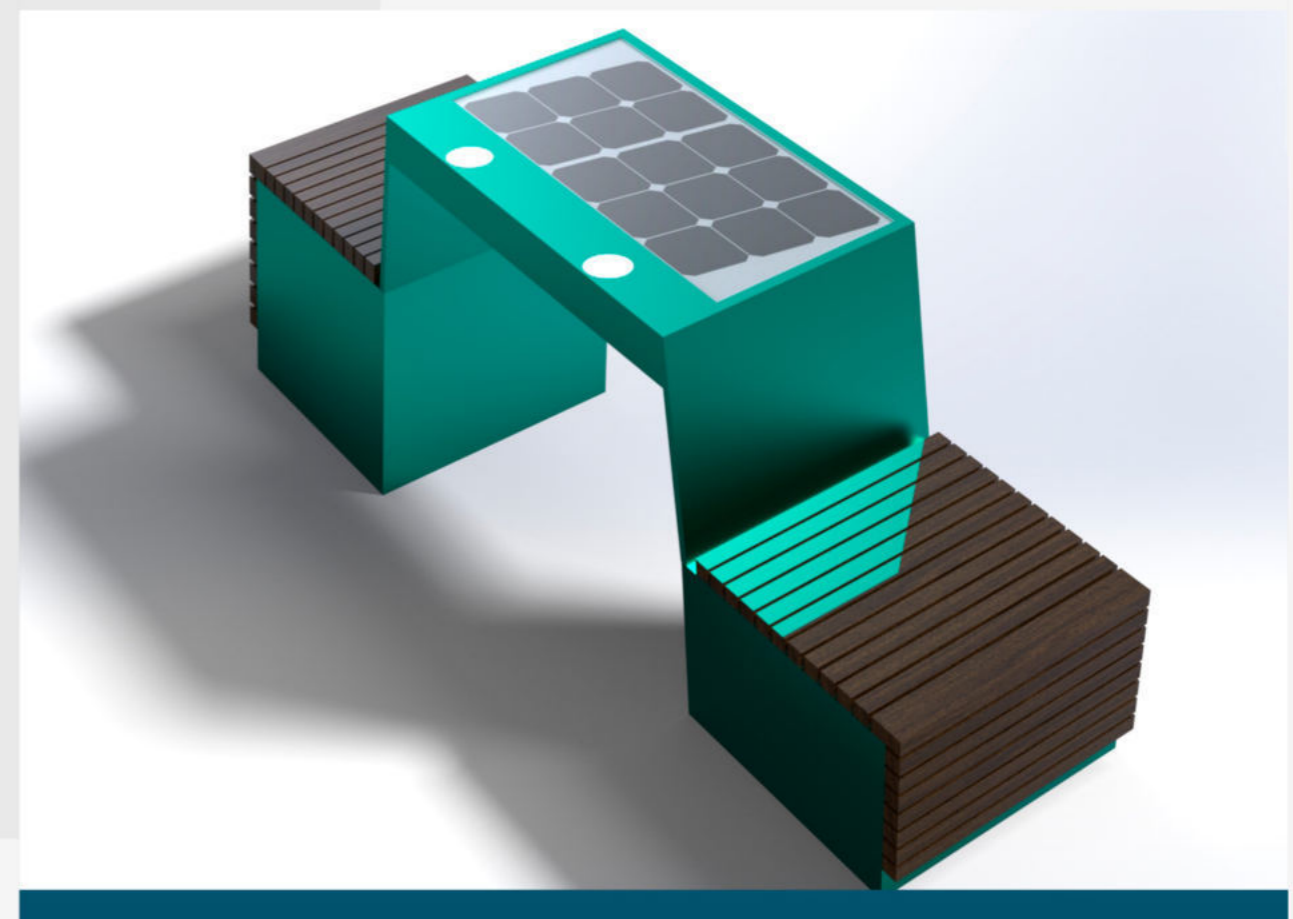

SOLAR SMART BENCH

WYC1835

The price doesn't include our Smart Platform/APP
For more information about ADLIS SMART platform: service@adlissmart.com
sales@solarbenchchina.com

Material: Stainless steel #201 + WPC wood
Dimensions: L-211.5cm, W-60cm, H- 46/72cm
Solar Panel:72W
Battery capacity: 12V, 55AH
Controller Type: MPPT
Weight: estimated 80kg
USB charging:
Number of ports: 2
Power (per port): 5V (2.1A)
Wireless charging: 2
Ambient light:LED strip light RGBW/Warm white
Bluetooth speaker: 5/12V
Wi-Fi: 4G/International router optional

OPTION: INDOOR WITHOUT SOLAR PANEL