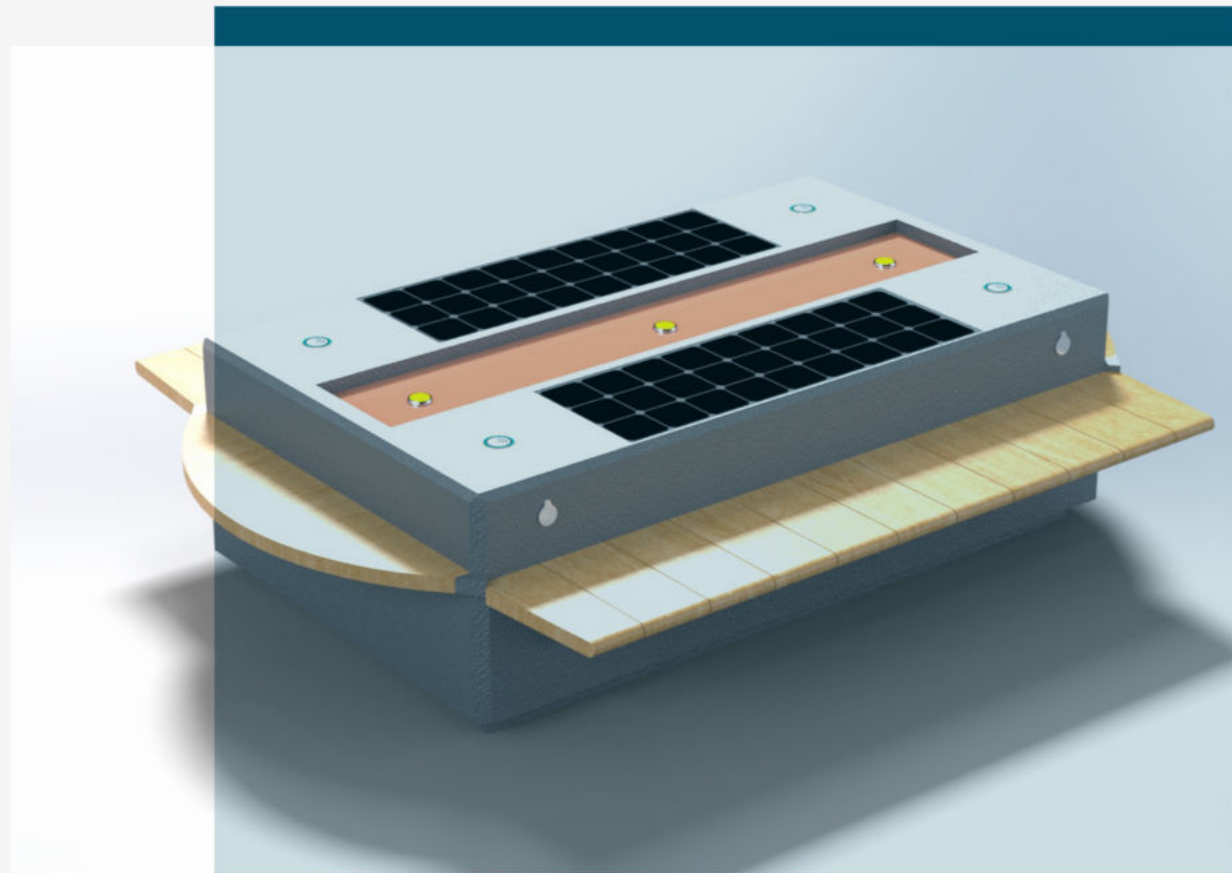

NEW GENERATION OF SMART PRODUCTS
WITH SMART HYDRAULIC IRRIGATION SYSTEM

SOLAR SMART CHARGER

The price is include our Smart Platform/APP

For more information about ADLIS SMART platform: service@adlissmart.com
sales@solarbenchchina.com

WYC1856

New generation bench with Smart System integrated and Smart Hydraulic irrigation System. Everything controlled with our Smart Platform

Material: Stainless steel #201
Dimensions: L:210-205cm, H- 67cm
Solar Panel: 230W / 12V, 200AH
Controller Type: MPPT
Weight: estimated 200kg
USB charging: 4
Wireless charging: 4
Bluetooth speaker: Yes
Ambient light: 3 LED Spot Light
Wi-Fi: 4G/International router optional
Does not include plants and flowers in the prices