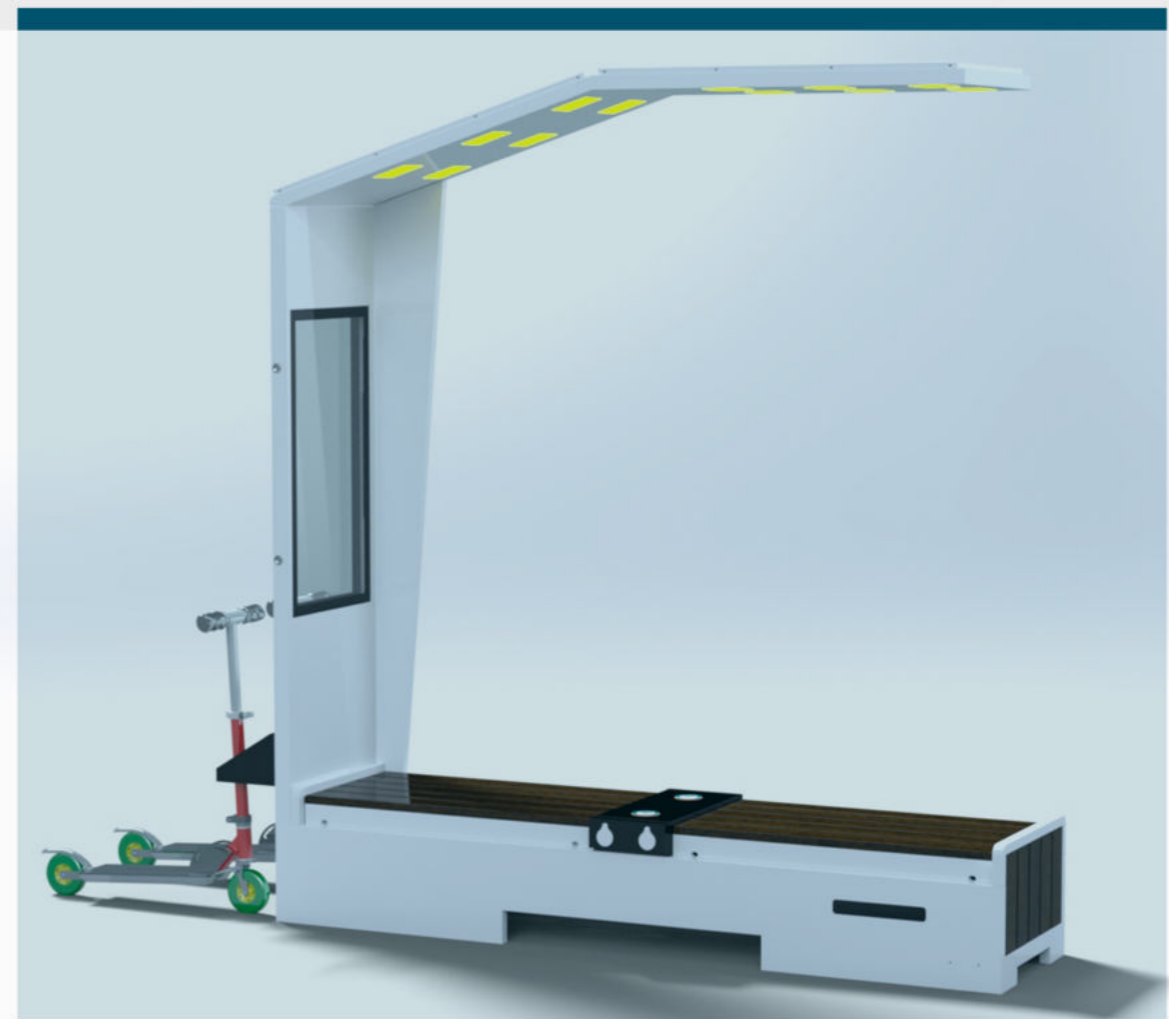

Material: Stainless steel #201 + WPC wood
Dimensions: L- 223cm, W- 55cm, H- 247.2cm
Solar Panel: W
Battery capacity: 12V, 55AH
Controller Type: MPPT
Weight: estimated 180kg
USB charging: 4
Power (per port): 5V (2.1A)
Wireless charging: 2
Ambient light: LED spot light
Advertising display: 2 LED light box
monochrome LED display screen optional
Charging Rack Scooter: (2 places)
Bluetooth speaker: 5/12V
Wi-Fi: 4G/International router

OPTION: INDOOR WITHOUT SOLAR PANEL