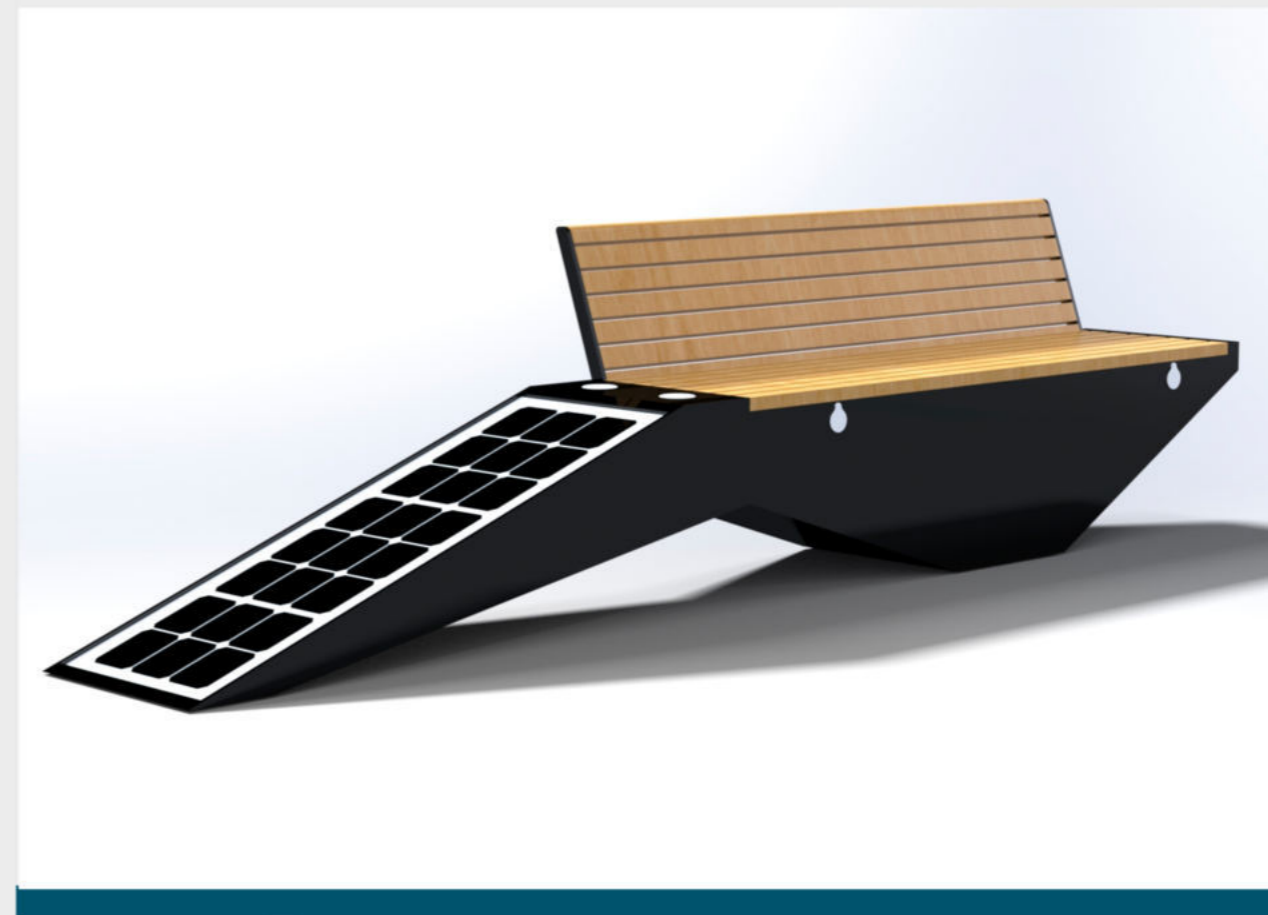

NEW GENERATION OF SMART PRODUCTS

SOLAR SMART BENCH

Material: Stainless steel #201
Dimensions: L- 330cm, W- 50cm, H- 47/81cm
Solar Panel: 00W
Battery capacity: 12V, 55AH
Controller Type: MPPT
Weight: estimated 110kg
USB charging: 4
Wireless charging: 2
Ambient light: LED strip RGBW/Warm White
Bluetooth speaker: 5/12V
Wi-Fi: 4G/International router
Smart Sensor: Temperature/CO2, waterproof..
Smart Cooling
Smart Control: Battery, MPPT, Solar Energy
Live Smart Light Control: Charge/Energy

OPTION: INDOOR WITHOUT SOLAR PANEL

WYC1813A

The price doesn't include our Smart Platform/APP
For more information about ADLIS SMART platform: service@adlissmart.com
sales@solarbenchchina.com