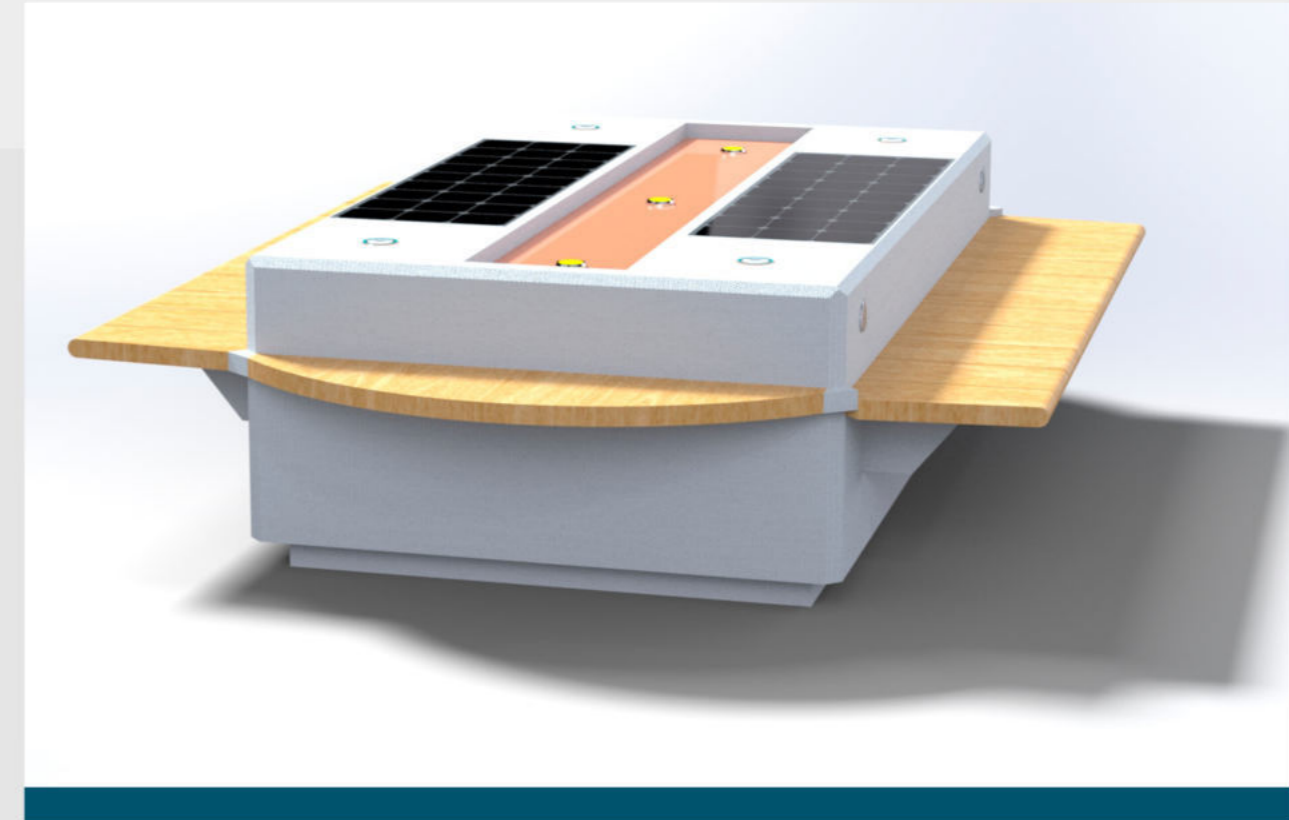

NEW GENERATION OF SMART PRODUCTS
WITH SMART HYDRAULIC IRRIGATION SYSTEM

SOLAR SMART CHARGER

The price is include our Smart Platform/APP

For more information about ADLIS SMART platform: service@adlissmart.com
sales@solarbenchchina.com

WYC1856

New generation bench with Smart System integrated and Smart Hydraulic irrigation System. Everything controlled with our Smart Platform

Material: Stainless steel #201
Dimensions: L:210-205cm, H- 67cm
Solar Panel: 230W / 12V, 200AH
Controller Type: MPPT
Weight: estimated 200kg
USB charging: 4
Wireless charging: 4
Bluetooth speaker: Yes
Ambient light: 3 LED Spot Light
Wi-Fi: 4G/International router optional
Does not include plants and flowers in the prices