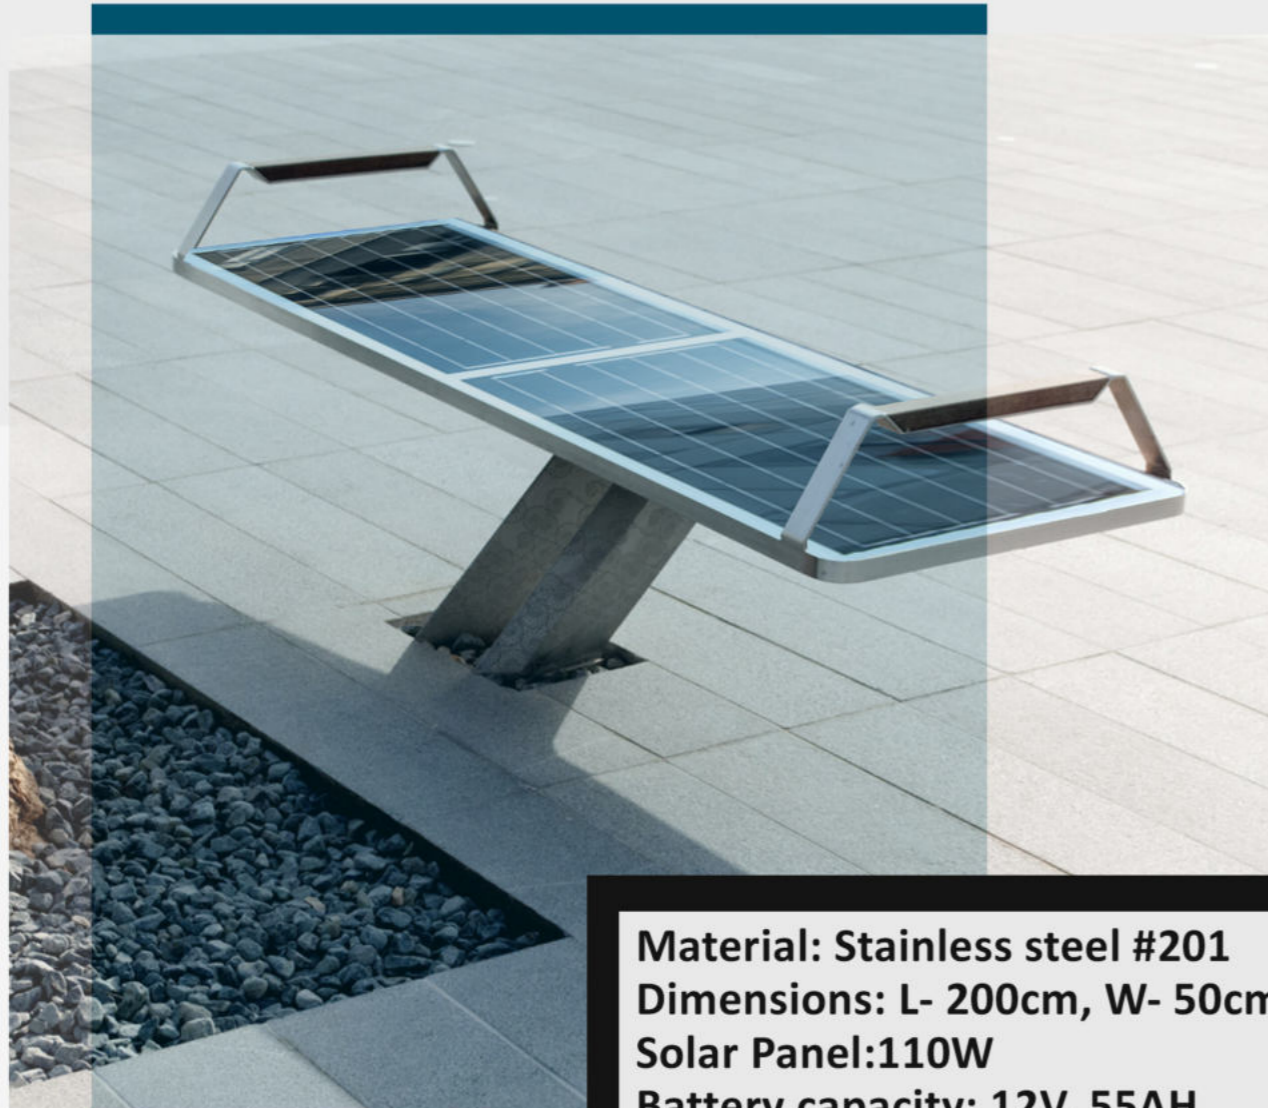

SOLAR SMART BENCH