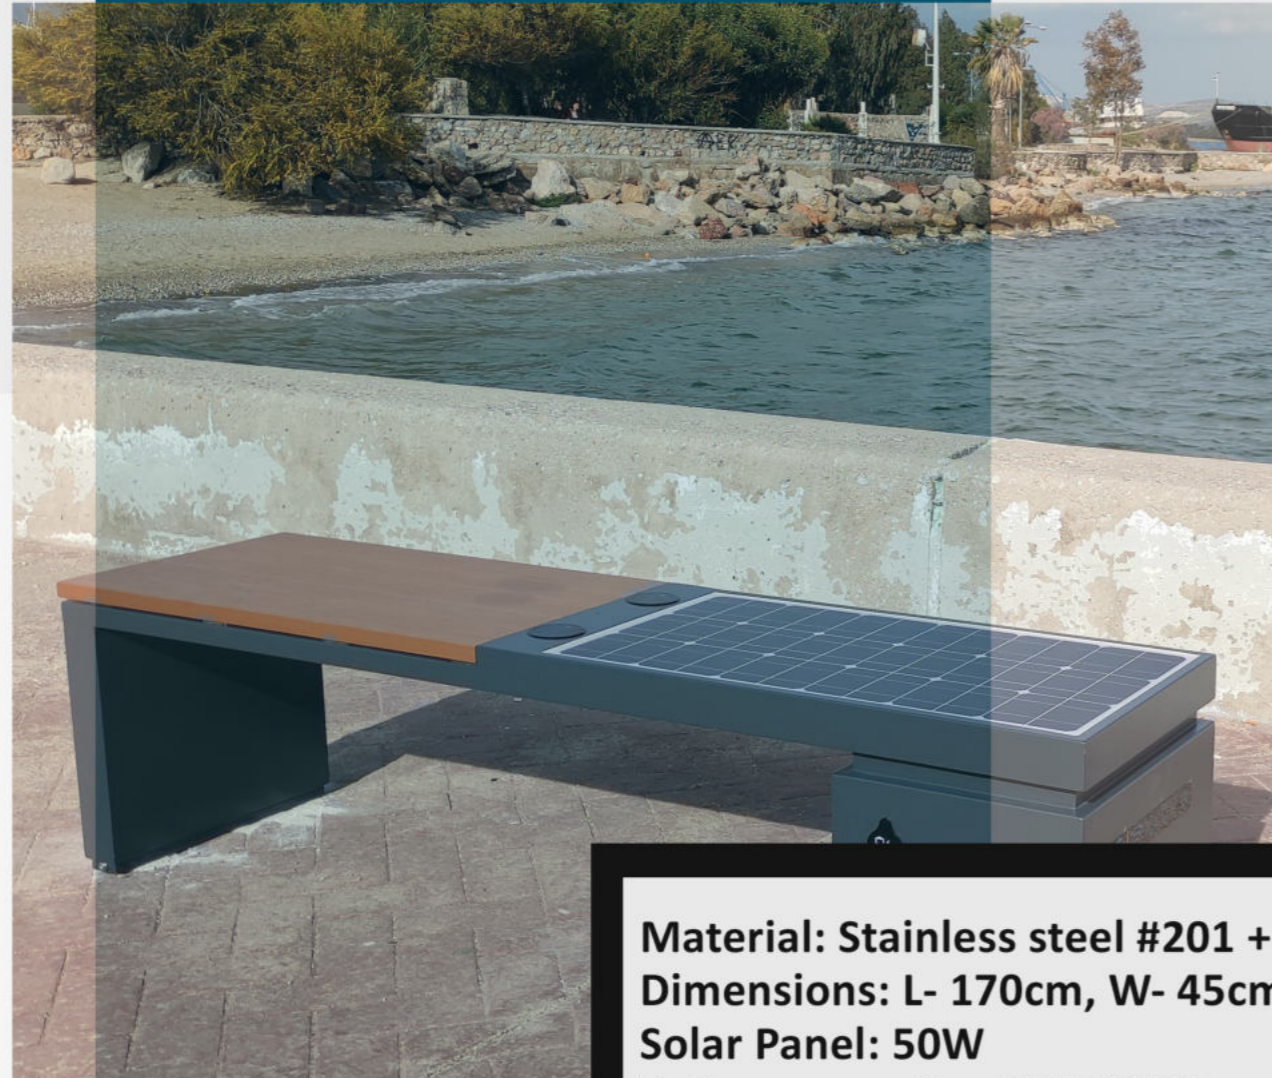

SOLAR SMART BENCH