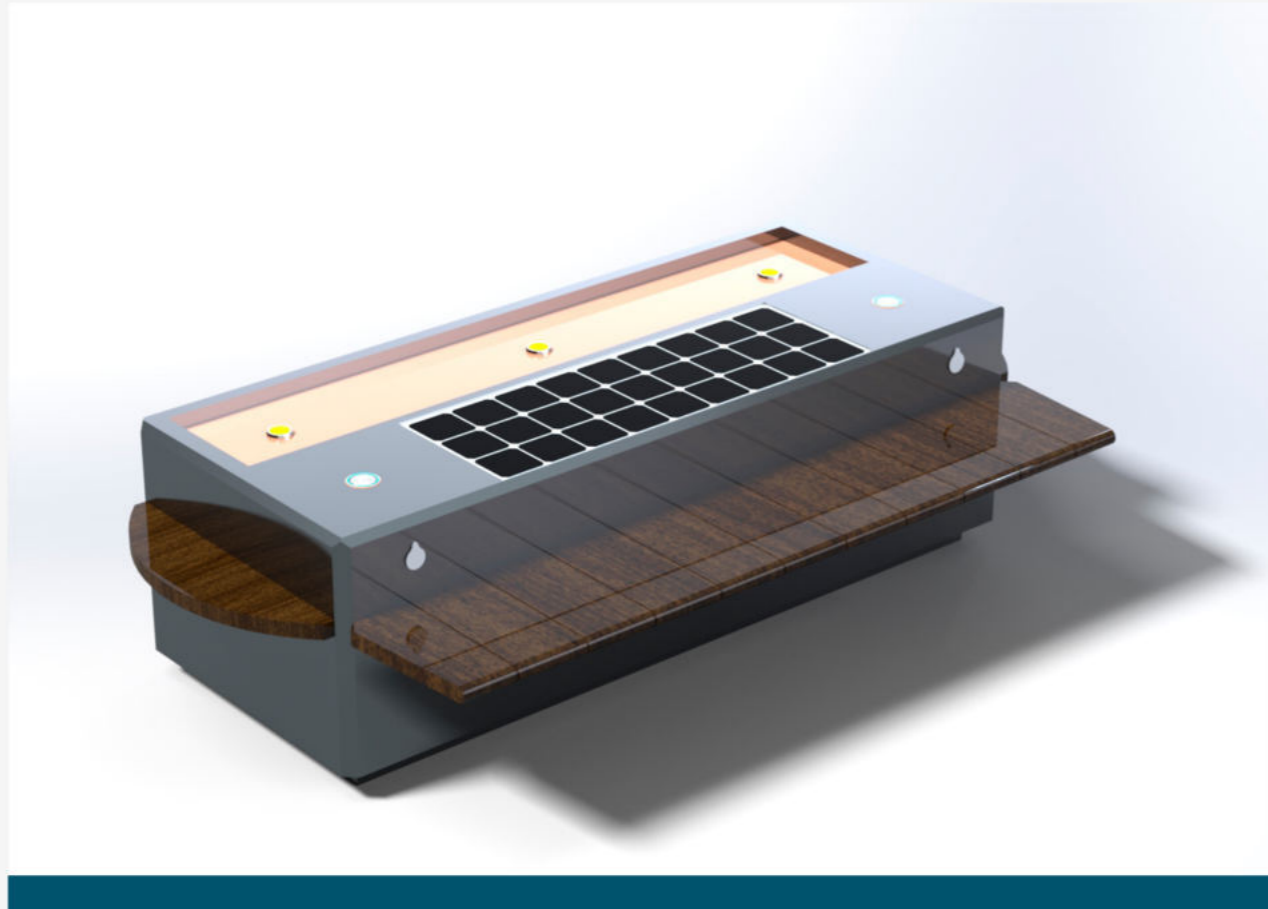

NEW GENERATION OF SMART PRODUCTS
WITH SMART HYDRAULIC IRRIGATION SYSTEM

SOLAR SMART BENCH

The price is include our Smart Platform/APP

For more information about ADLIS SMART platform: service@adlissmart.com
sales@solarbenchchina.com