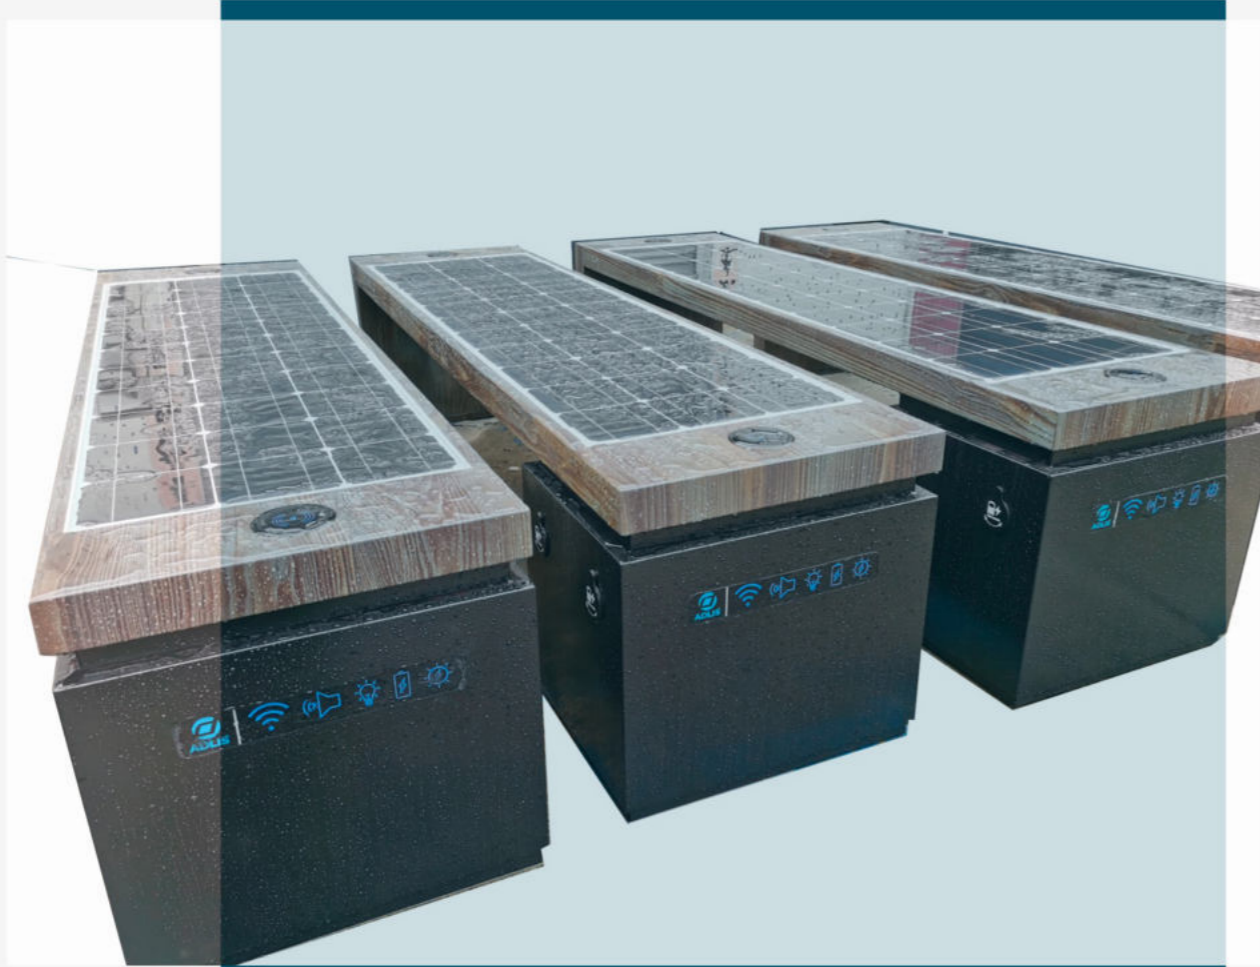

SOLAR SMART BENCH

WYC1808

Material: Stainless steel #201 imitation wood
Dimensions: L- 170cm, W- 45cm, H- 45cm
Solar Panel: 90W
Battery capacity: 12V, 55AH
Controller Type: MPPT
Weight: estimated 60kg
USB charging:
Number of ports: 2
Power (per port): 5V (2.1A)
Wireless charging: 2
Ambient light: LED strip RGBW/Warm White
Advertising: LED light box/LED screen optional
Bluetooth speaker: 5/12V
Wi-Fi: 4G/International router

OPTION: INDOOR WITHOUT SOLAR PANEL