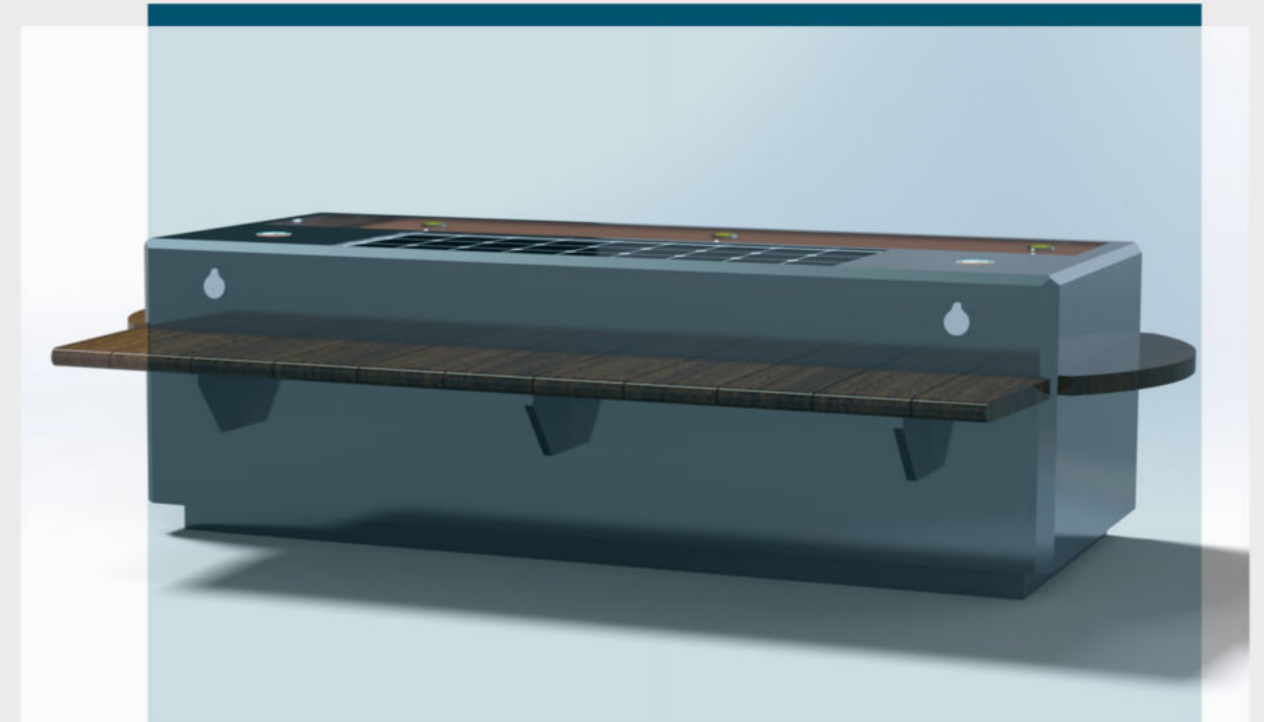

New generation bench with Smart System integrated and Smart Hydraulic irrigation System. Everything controlled with our Smart Platform

Material: Stainless steel #201

Dimensions: L:248, W:121.5, H: 67

Solar Panel: 110W / 12V, 55AH

Controller Type: MPPT

Weight: estimated 170kg

USB charging: 2

Wireless charging: 2

Bluetooth speaker: Yes

Ambient light: 3 LED Spot Light

Wi-Fi: 4G/International router optional

Does not include plants and flowers in the prices

OPTION: INDOOR WITHOUT SOLAR PANEL

WYC1857