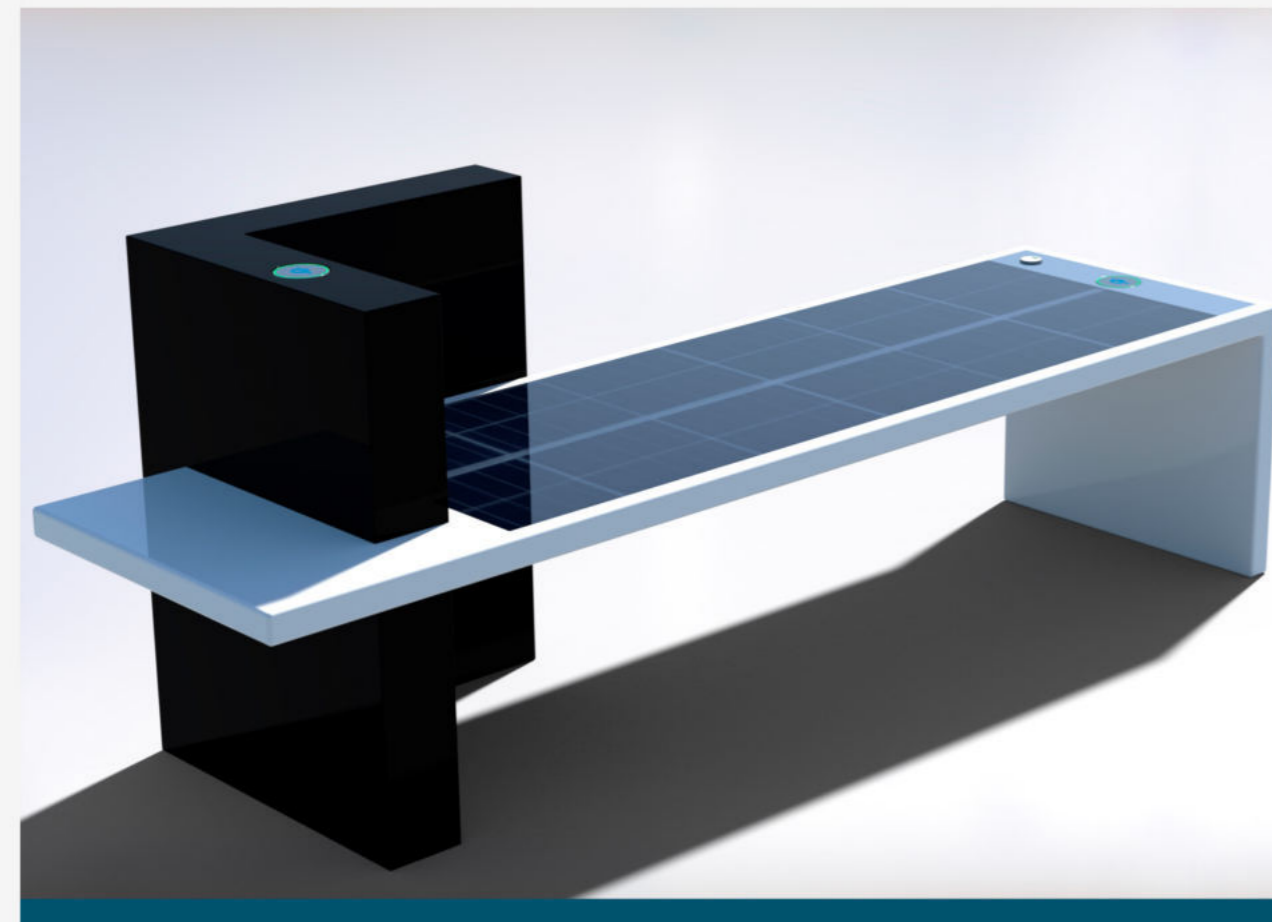

Material: Stainless steel #201
Dimensions: L- 180cm, W- 50cm, H- 42/65cm
Solar Panel: 90W
Battery capacity: 12V, 55AH
Controller Type: MPPT
Weight: estimated 60kg
USB charging:
Number of ports: 2
Power (per port): 5V (2.1A)
Wireless charging: 2
Ambient light:LED strip light RGBW/
Warm white
Bluetooth speaker: 5/12V
Wi-Fi: 4G/International router