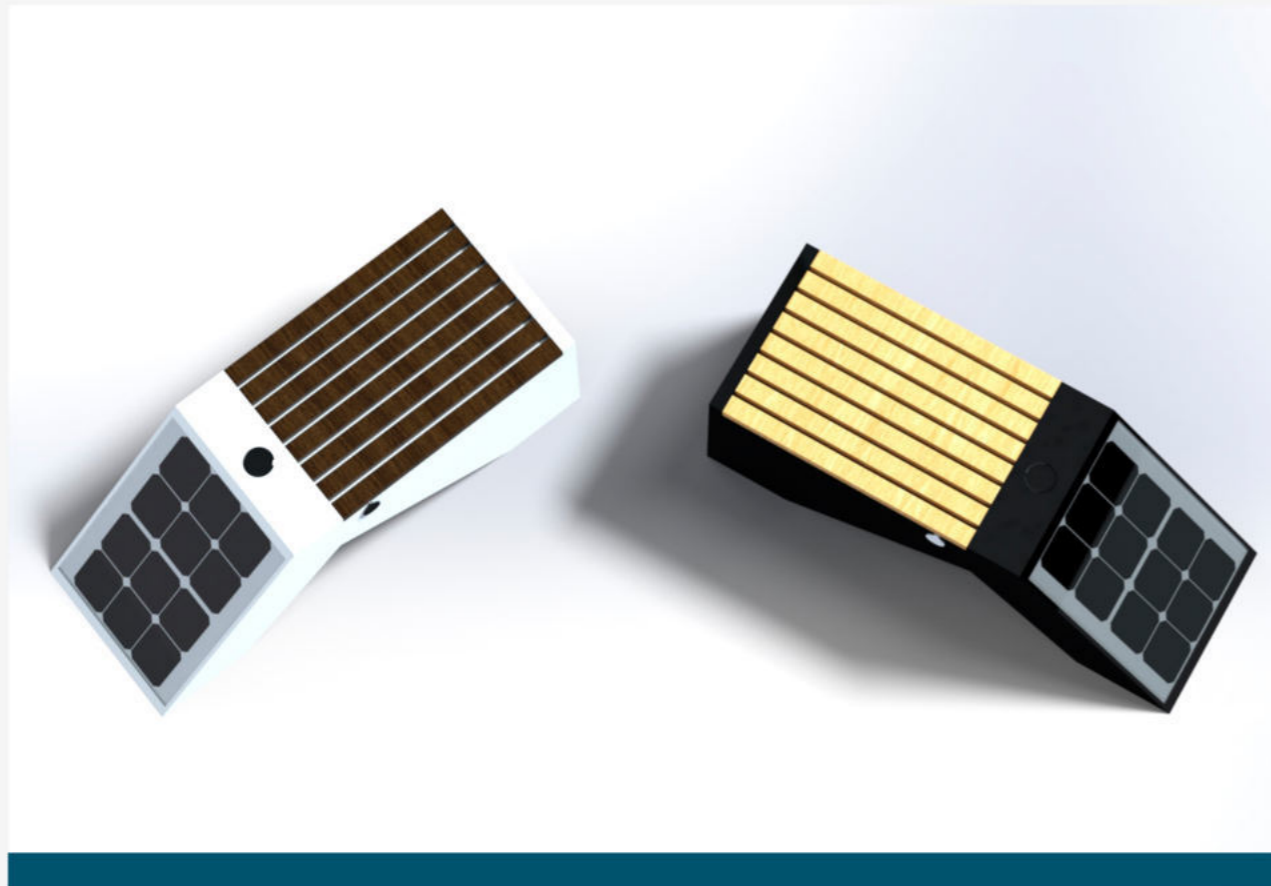

The price doesn't include our Smart Platform/APP
For more information about ADLIS SMART platform: service@adlissmart.com
sales@solarbenchchina.com