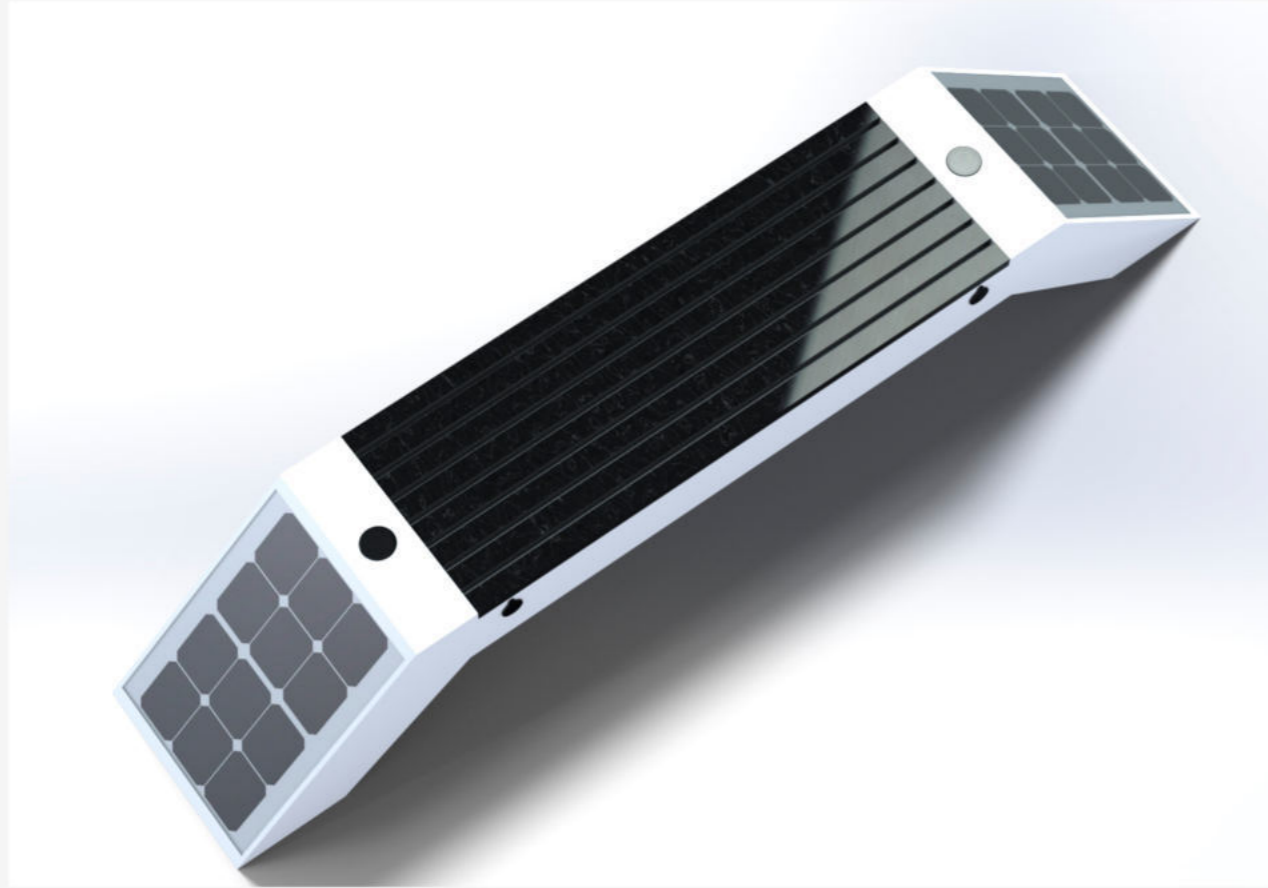

The price doesn't include our Smart Platform/APP
For more information about ADLIS SMART platform: service@adlissmart.com
sales@solarbenchchina.com