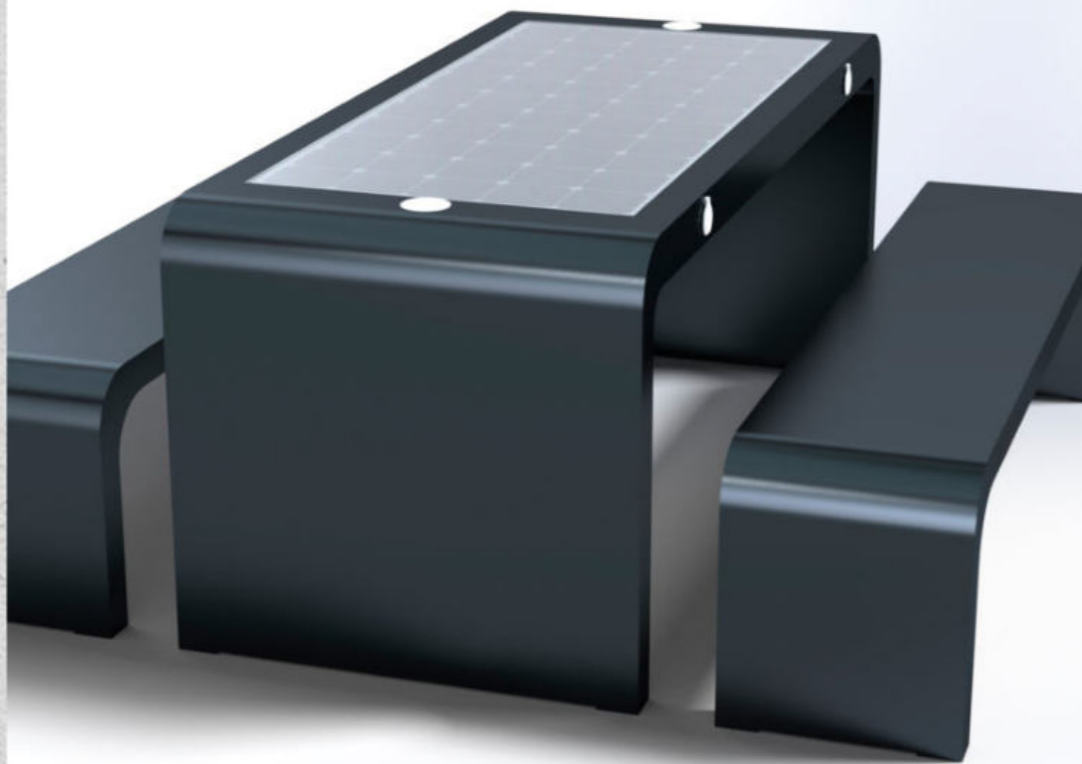

WYC1908B

SOLAR SMART TABLE

The price doesn't include our Smart Platform/APP
For more information about ADLIS SMART platform: service@adlissmart.com
sales@solarbenchchina.com

Material: Stainless steel #201 + WPC wood
Dimensions: L- 204cm, W- 80cm, H- 80cm
Dimensions: L- 204cm, W- 40cm, H- 45cm
Solar Panel: 135W
Battery capacity: 12V, 55AH
Controller Type: MPPT
Weight: estimated 240kg
USB charging: 4
Power (per port): 5V (2.1A)
Wireless charging: 2
Ambient light: LED strip light RGBW/Warm white
Bluetooth speaker: 5/12V
Wi-Fi: 4G/International router

OPTION: INDOOR WITHOUT SOLAR PANEL