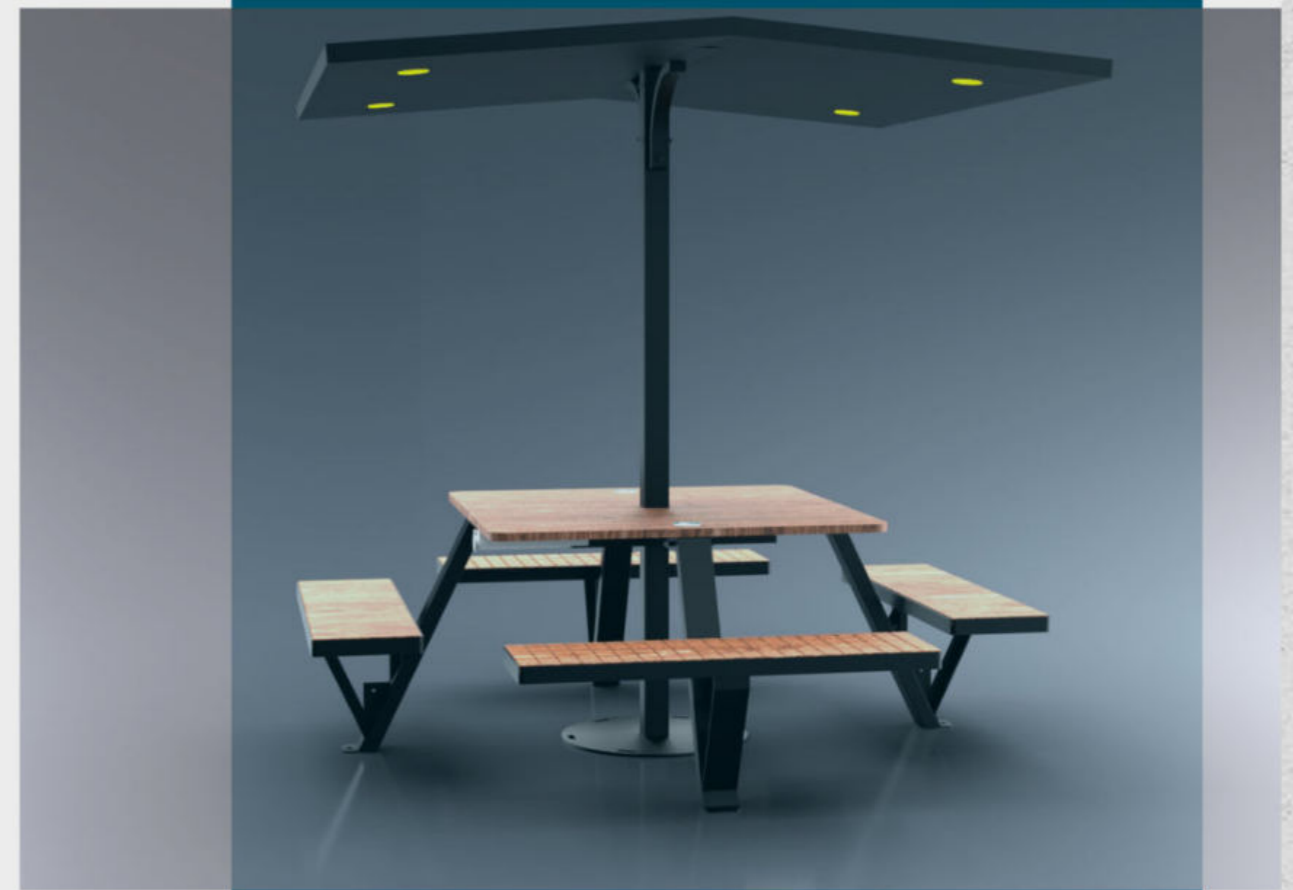

SOLAR SMART TABLE

Material: Stainless steel #201 + WPC wood
 Dimensions: 222cm, 222cm H- 45cm - 217cm
 Square Table: 120*120
 Solar Panel: 200W
 Battery capacity: 12V, 55AH
 Controller Type: MPPT
 Weight: estimated 140kg
 USB charging: 2
 Power (per port): 5V (2.1A)
 Wireless charging: 2
 Ambient light: LED strip light RGBW/Warm
 Bluetooth speaker: 5/12V
 Wi-Fi: 4G/International router