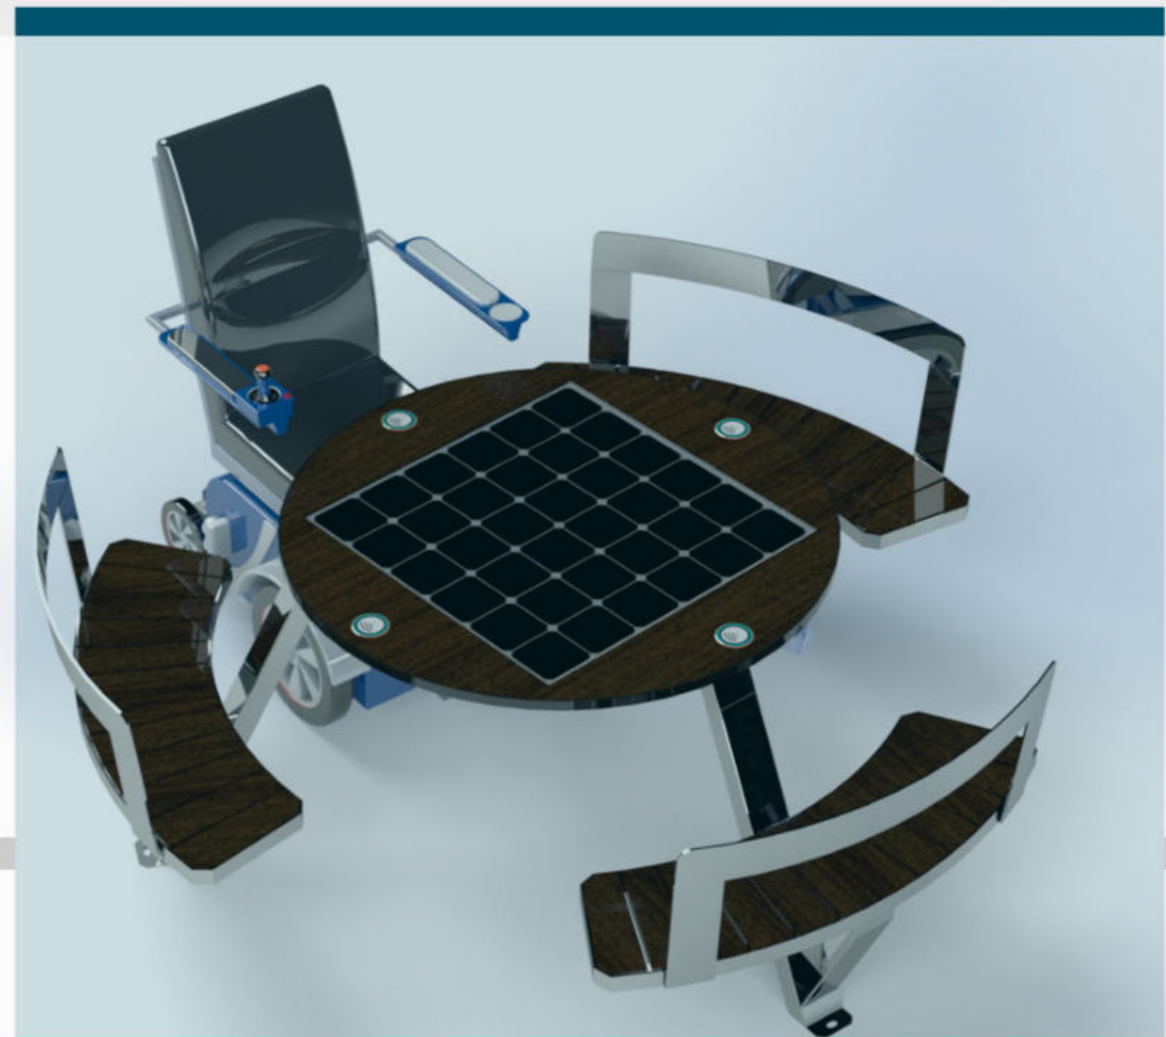

Material: Stainless steel #201 + WPC wood
Dimensions: D- 230cm, H- 45
Solar Panel: 108W
Battery capacity: 12V, 55AH
Controller Type: MPPT
Weight: estimated 140kg
USB charging:
Number of ports: 2
Power (per port): 5V (2.1A)
Wireless charging: 4
Ambient light: LED strip light RGBW/Warm white
Bluetooth speaker: 5/12V
Wi-Fi: 4G/International router

OPTION: INDOOR WITHOUT SOLAR PANEL