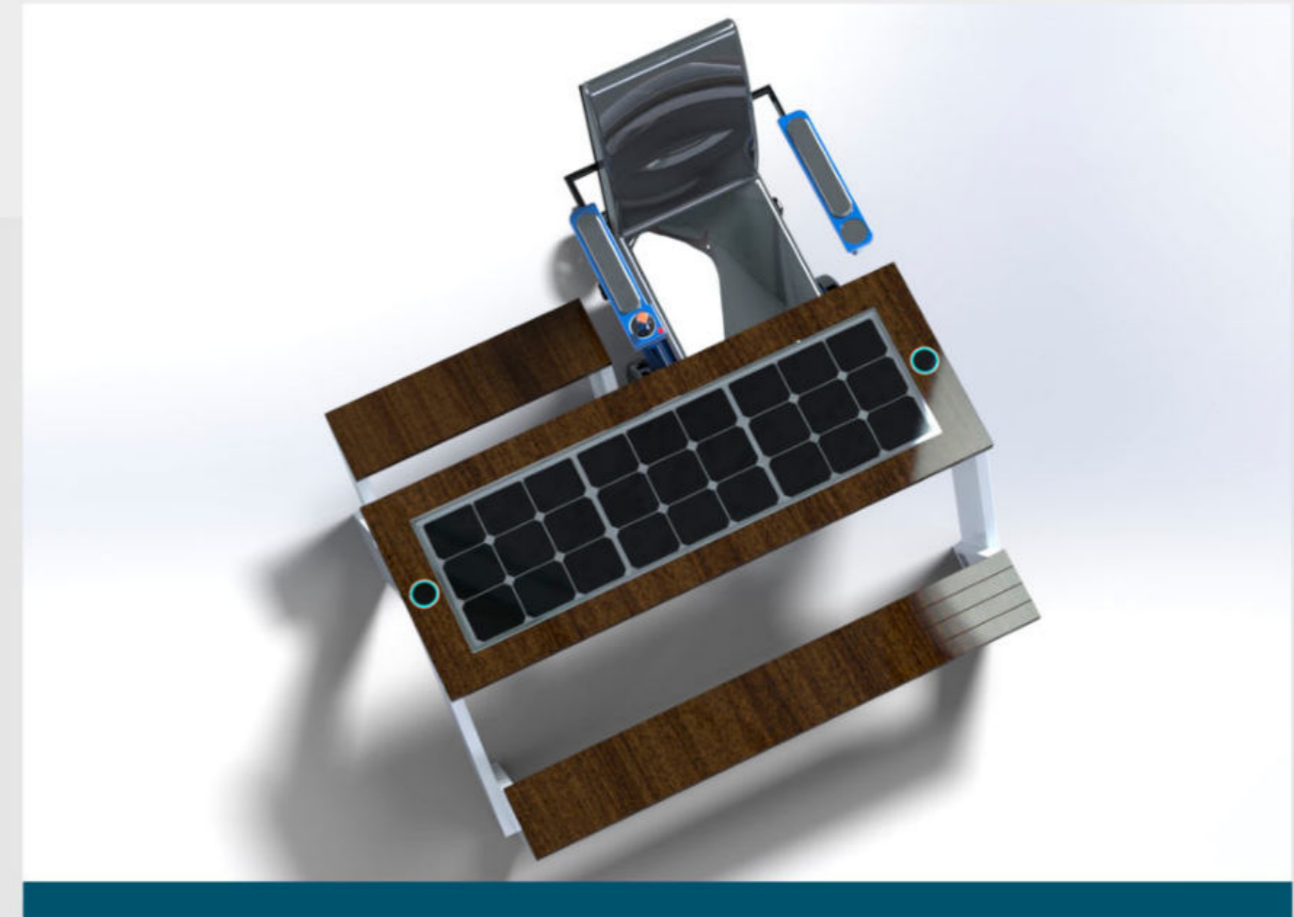

SOLAR SMART TABLE

WYC1811B

SOLAR SMART TABLE ADA COMPLIANCE

Material: Stainless steel #201 + WPC wood

Dimensions: L- 165cm, W- 142cm, H- 77cm

WHEELCHAIR OPENING 91.5CM

Solar Panel: 90W

Battery capacity: 12V, 55AH

Controller Type: MPPT

Weight: estimated 120kg

USB charging:

Number of ports: 4

Power (per port): 5V (2.1A)

Wireless charging: 2

Ambient light: LED strip RGBW/Warm White

Bluetooth speaker: 5/12V

Wi-Fi: 4G/International router

OPTION: INDOOR WITHOUT SOLAR PANEL

The price doesn't include our Smart Platform/APP

For more information about ADLIS SMART platform: service@adlissmart.com

sales@solarbenchchina.com