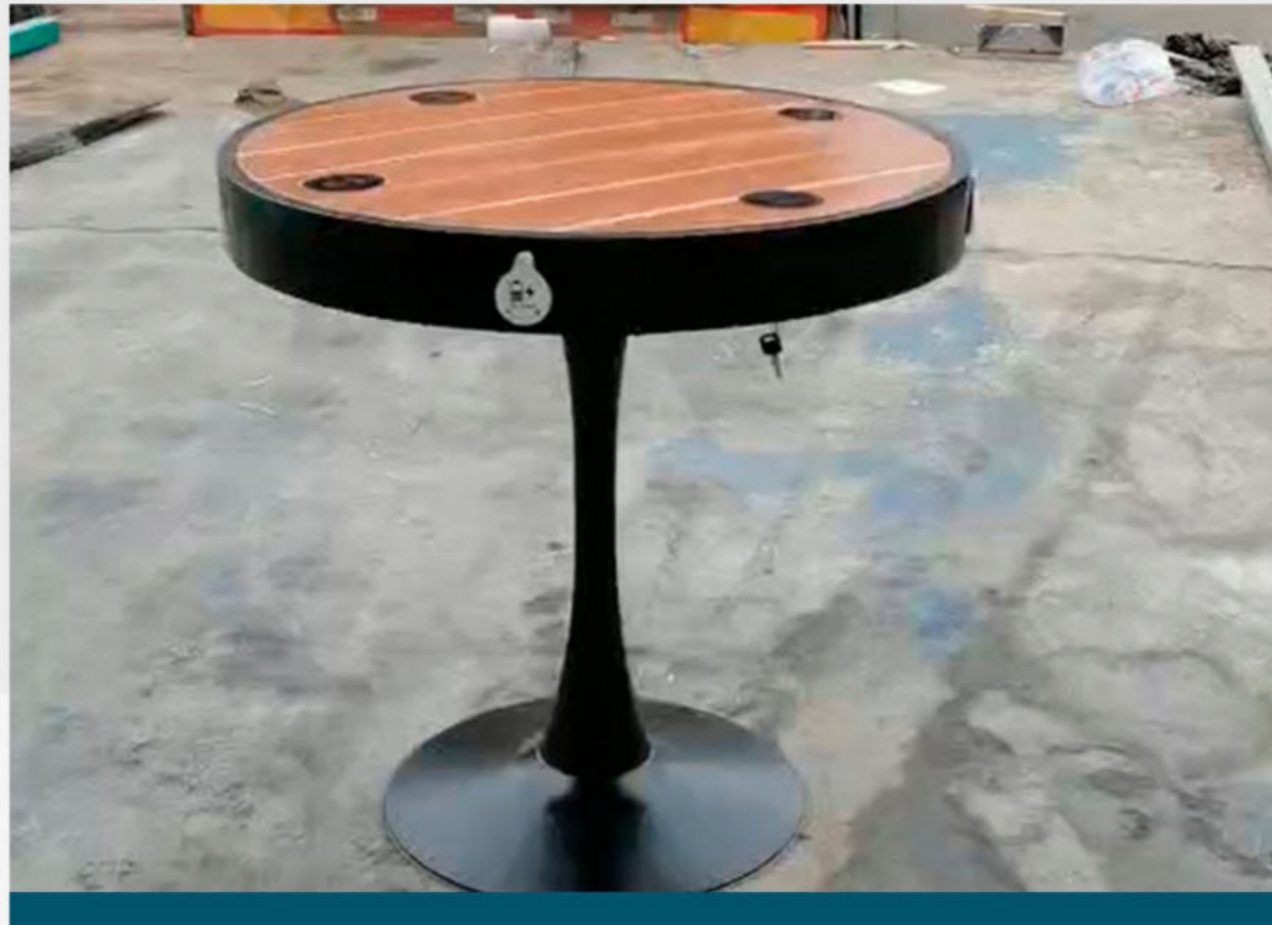

The price doesn't include our Smart Platform/APP
For more information about ADLIS SMART platform: service@adlissmart.com
sales@solarbenchchina.com