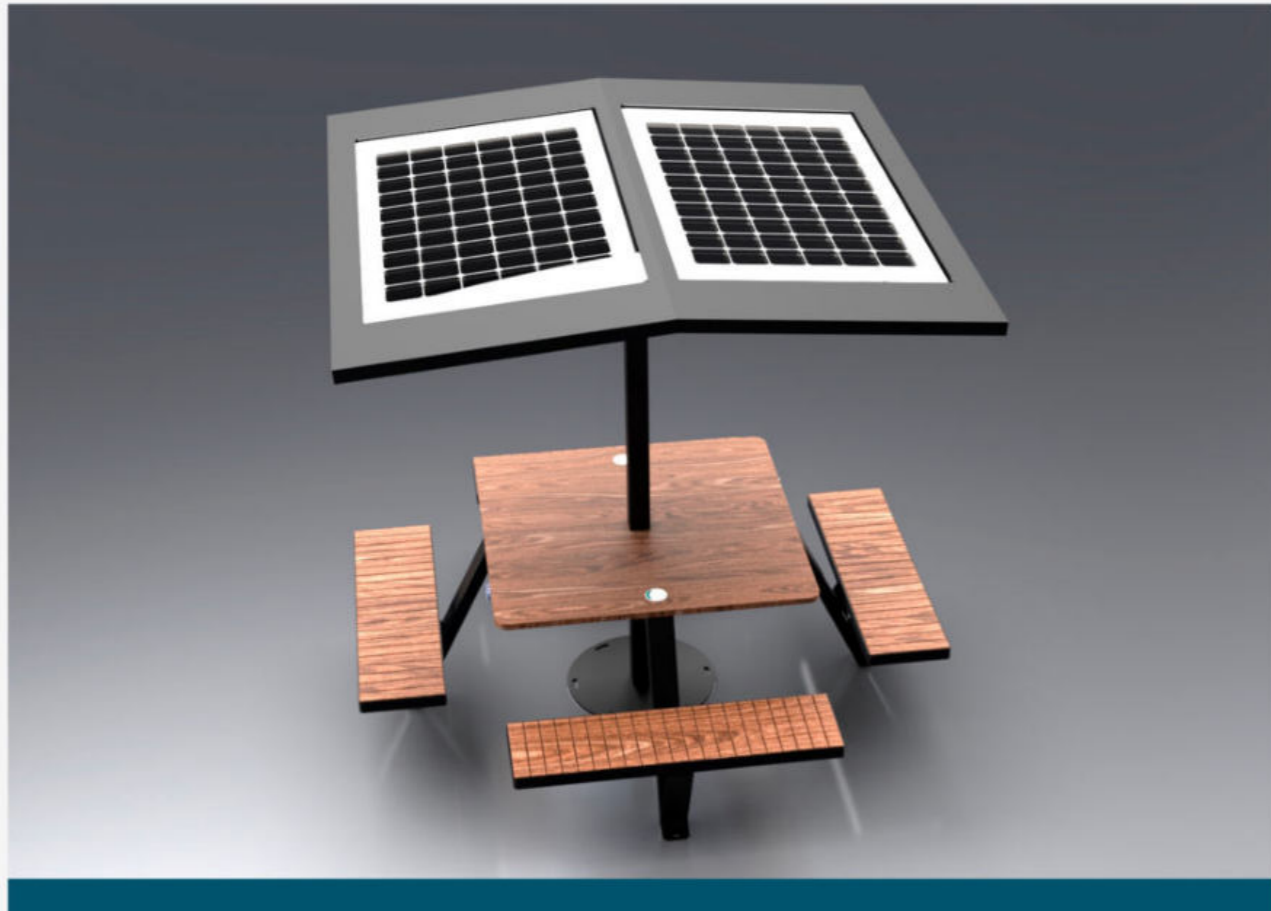

The price doesn't include our Smart Platform/APP
For more information about ADLIS SMART platform: service@adlissmart.com
sales@solarbenchchina.com