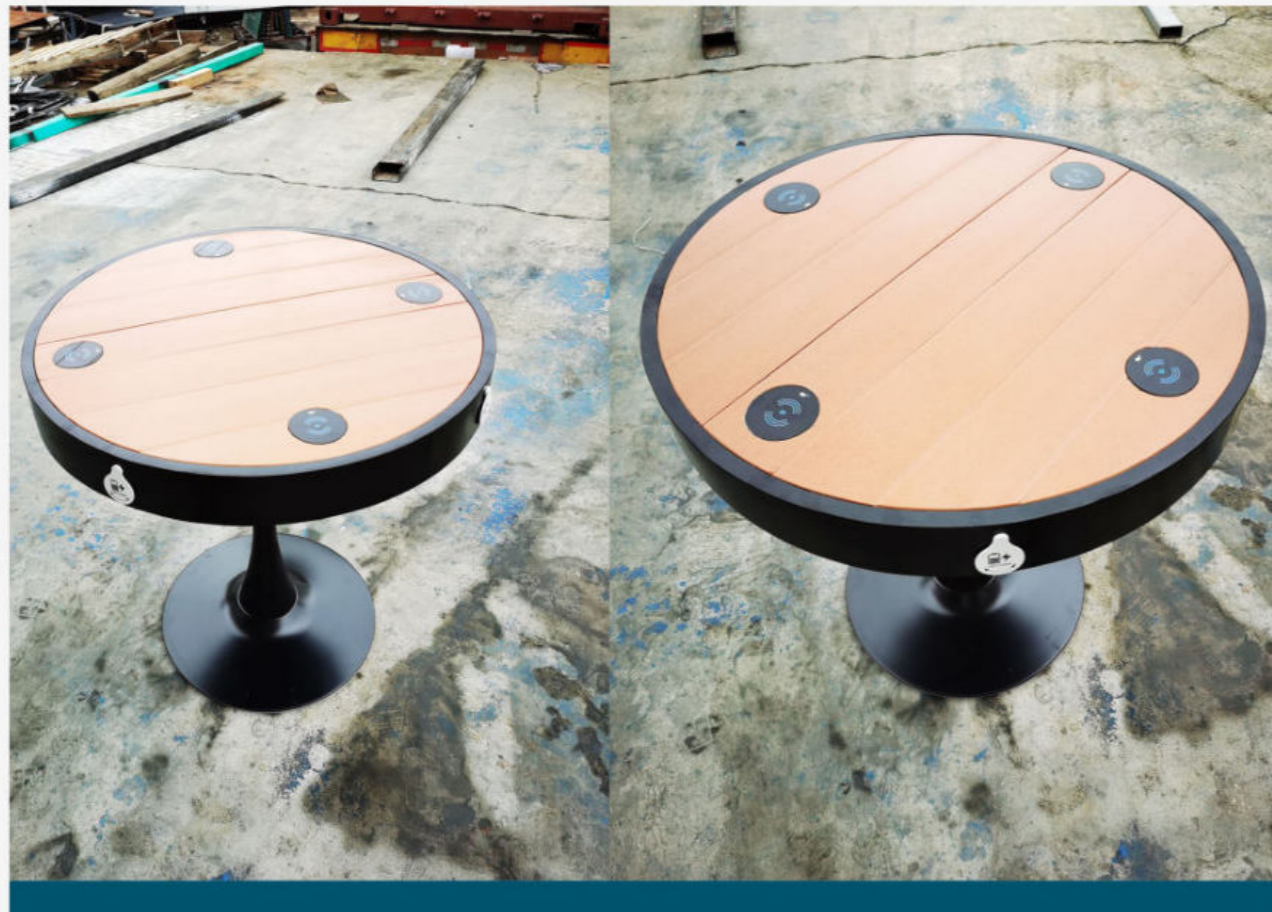

The price doesn't include our Smart Platform/APP
For more information about ADLIS SMART platform: service@adlissmart.com
sales@solarbenchchina.com

WYC2007

SOLAR SMART TABLE

Material: Stainless steel #201 + WPC wood
Dimensions: D- 75cm, H- 77cm
Battery capacity: 12V, 30AH
AC power: optional
Weight: estimated 30kg
USB charging:
Number of ports: 2
Power (per port): 5V (2.1A)
Wireless charging: 2
Bluetooth speaker: No
Wi-Fi Optional: 4G/International router

OPTION: INDOOR WITHOUT SOLAR PANEL