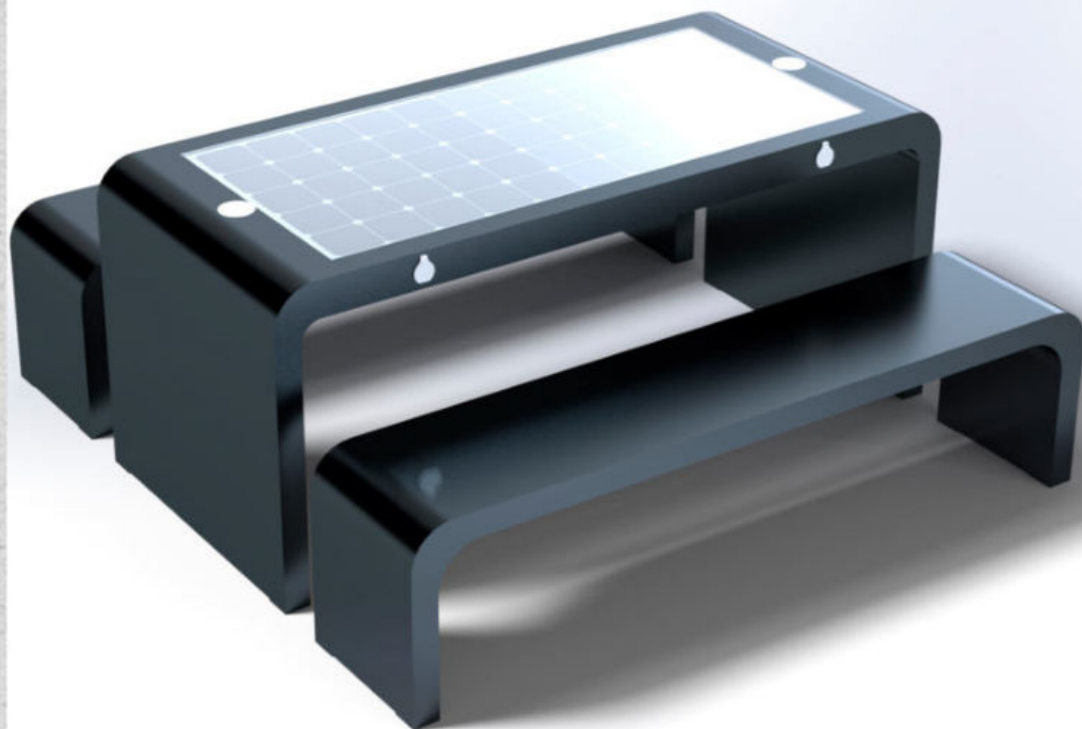

WYC1908B

SOLAR SMART TABLE

The price doesn't include our Smart Platform/APP
For more information about ADLIS SMART platform: service@adlissmart.com
sales@solarbenchchina.com

Material: Stainless steel #201 + WPC wood
Dimensions: L- 204cm, W- 80cm, H- 80cm
Dimensions: L- 204cm, W- 40cm, H- 45cm
Solar Panel: 135W
Battery capacity: 12V, 55AH
Controller Type: MPPT
Weight: estimated 240kg
USB charging: 4
Power (per port): 5V (2.1A)
Wireless charging: 2
Ambient light: LED strip light RGBW/Warm white
Bluetooth speaker: 5/12V
Wi-Fi: 4G/International router

OPTION: INDOOR WITHOUT SOLAR PANEL