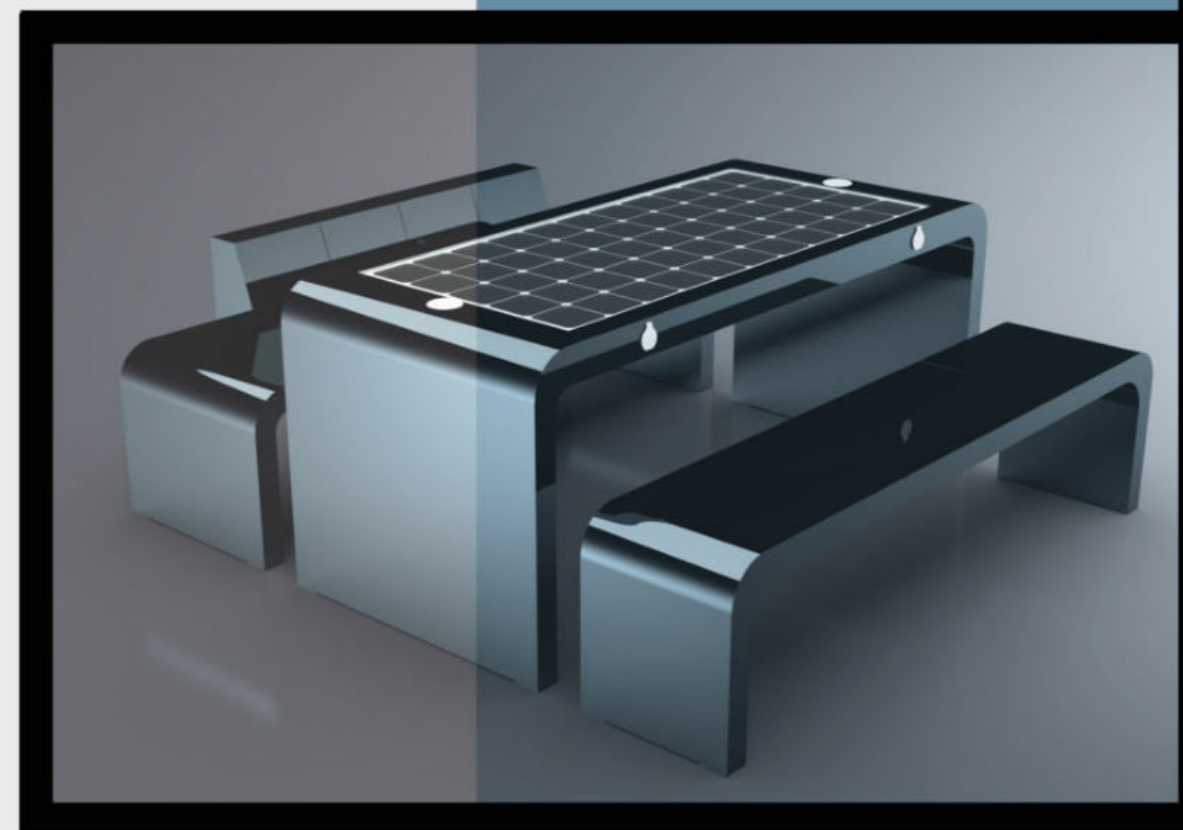

SOLAR SMART TABLE

The price doesn't include our Smart Platform/APP
For more information about ADLIS SMART platform: service@adlissmart.com
sales@solarbenchchina.com

Material: Stainless steel #201 + WPC wood
Dimensions: L- 204cm, W- 80cm, H- 80cm
Dimensions: L- 204cm, W- 40cm, H- 45cm
Solar Panel: 135W
Battery capacity: 12V, 55AH
Controller Type: MPPT
Weight: estimated 240kg
USB charging: 4
Power (per port): 5V (2.1A)
Wireless charging: 2
Ambient light: LED strip light RGBW/Warm white
Bluetooth speaker: 5/12V
Wi-Fi: 4G/International router

OPTION: INDOOR WITHOUT SOLAR PANEL