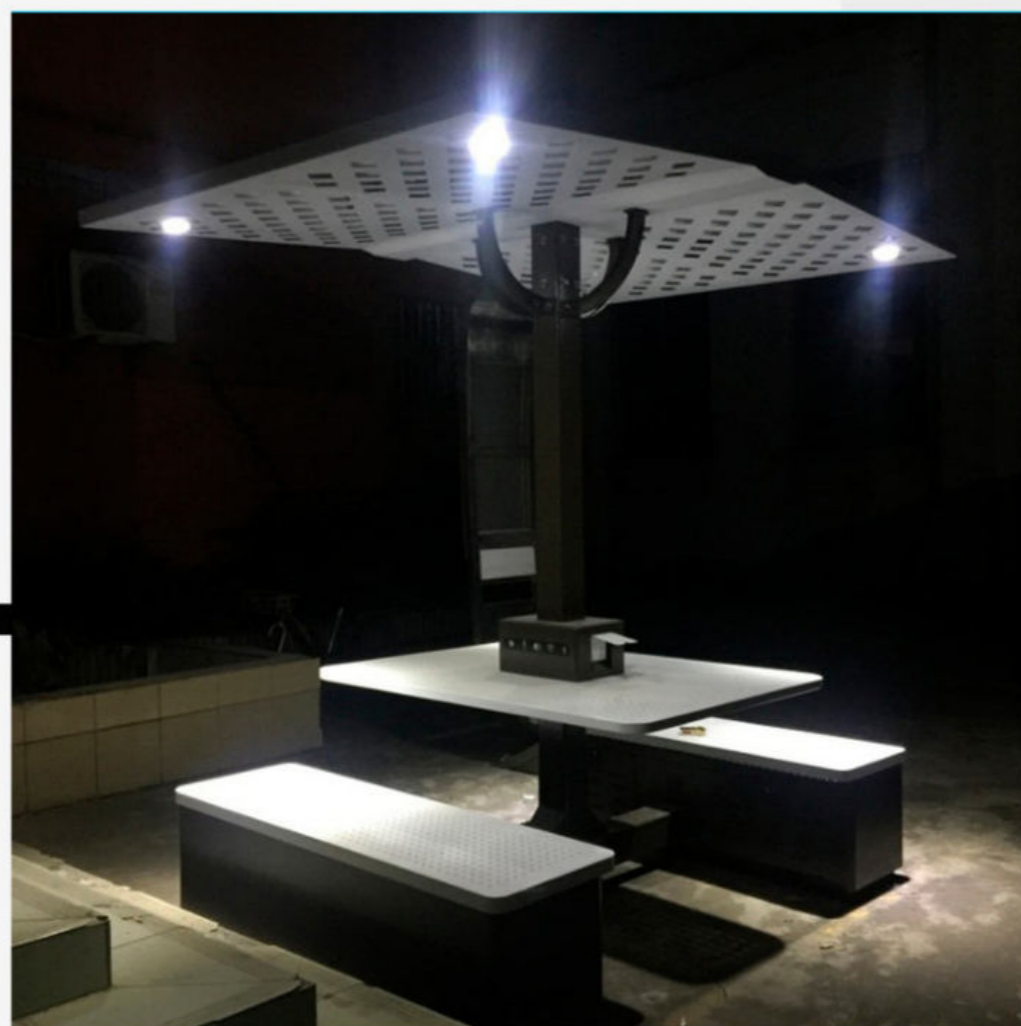

SOLAR SMART TABLE

SOLAR SMART TABLE

WYC1811

Material: Stainless steel #201 + WPC wood
Dimensions: L- 165cm, W- 142cm, H- 77cm
Solar Panel: 90W
Battery capacity: 12V, 55AH
Controller Type: MPPT
Weight: estimated 120kg
USB charging:
Number of ports: 4
Power (per port): 5V (2.1A)
Wireless charging: 2
Ambient light: LED strip RGBW/Warm White
Bluetooth speaker: 5/12V
Wi-Fi: 4G/International router