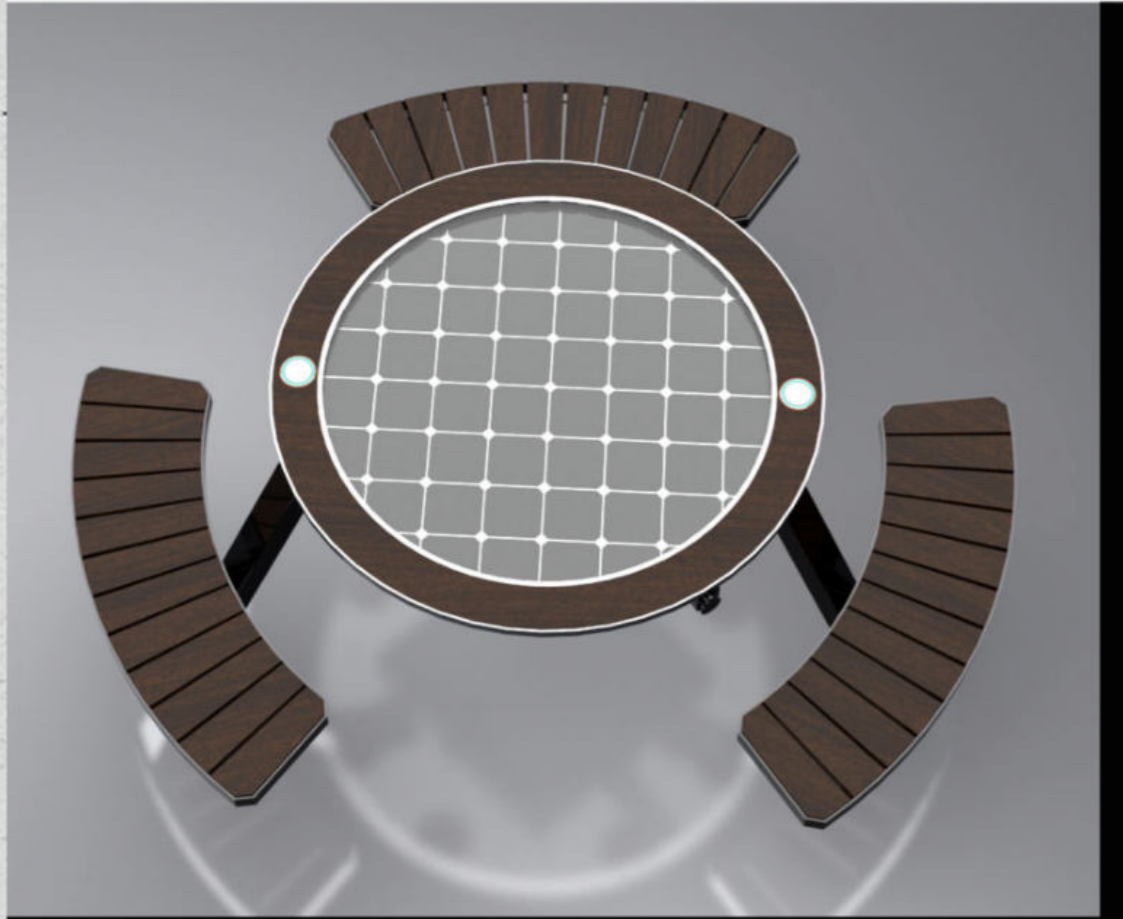

WYC1821A

SOLAR SMART TABLE

The price doesn't include our Smart Platform/APP
For more information about ADLIS SMART platform: service@adlissmart.com
sales@solarbenchchina.com

Material: Stainless steel #201 + WPC wood
Dimensions: D- 230cm, H- 45cm
Solar Panel: 108W
Battery capacity: 12V, 55AH
Controller Type: MPPT
Weight: estimated 140kg
USB charging:
Number of ports: 3
Power (per port): 5V (2.1A)
Wireless charging: 2
Ambient light: LED strip light RGBW/Warm white
Bluetooth speaker: 5/12V
Wi-Fi: 4G/International router

OPTION: INDOOR WITHOUT SOLAR PANEL