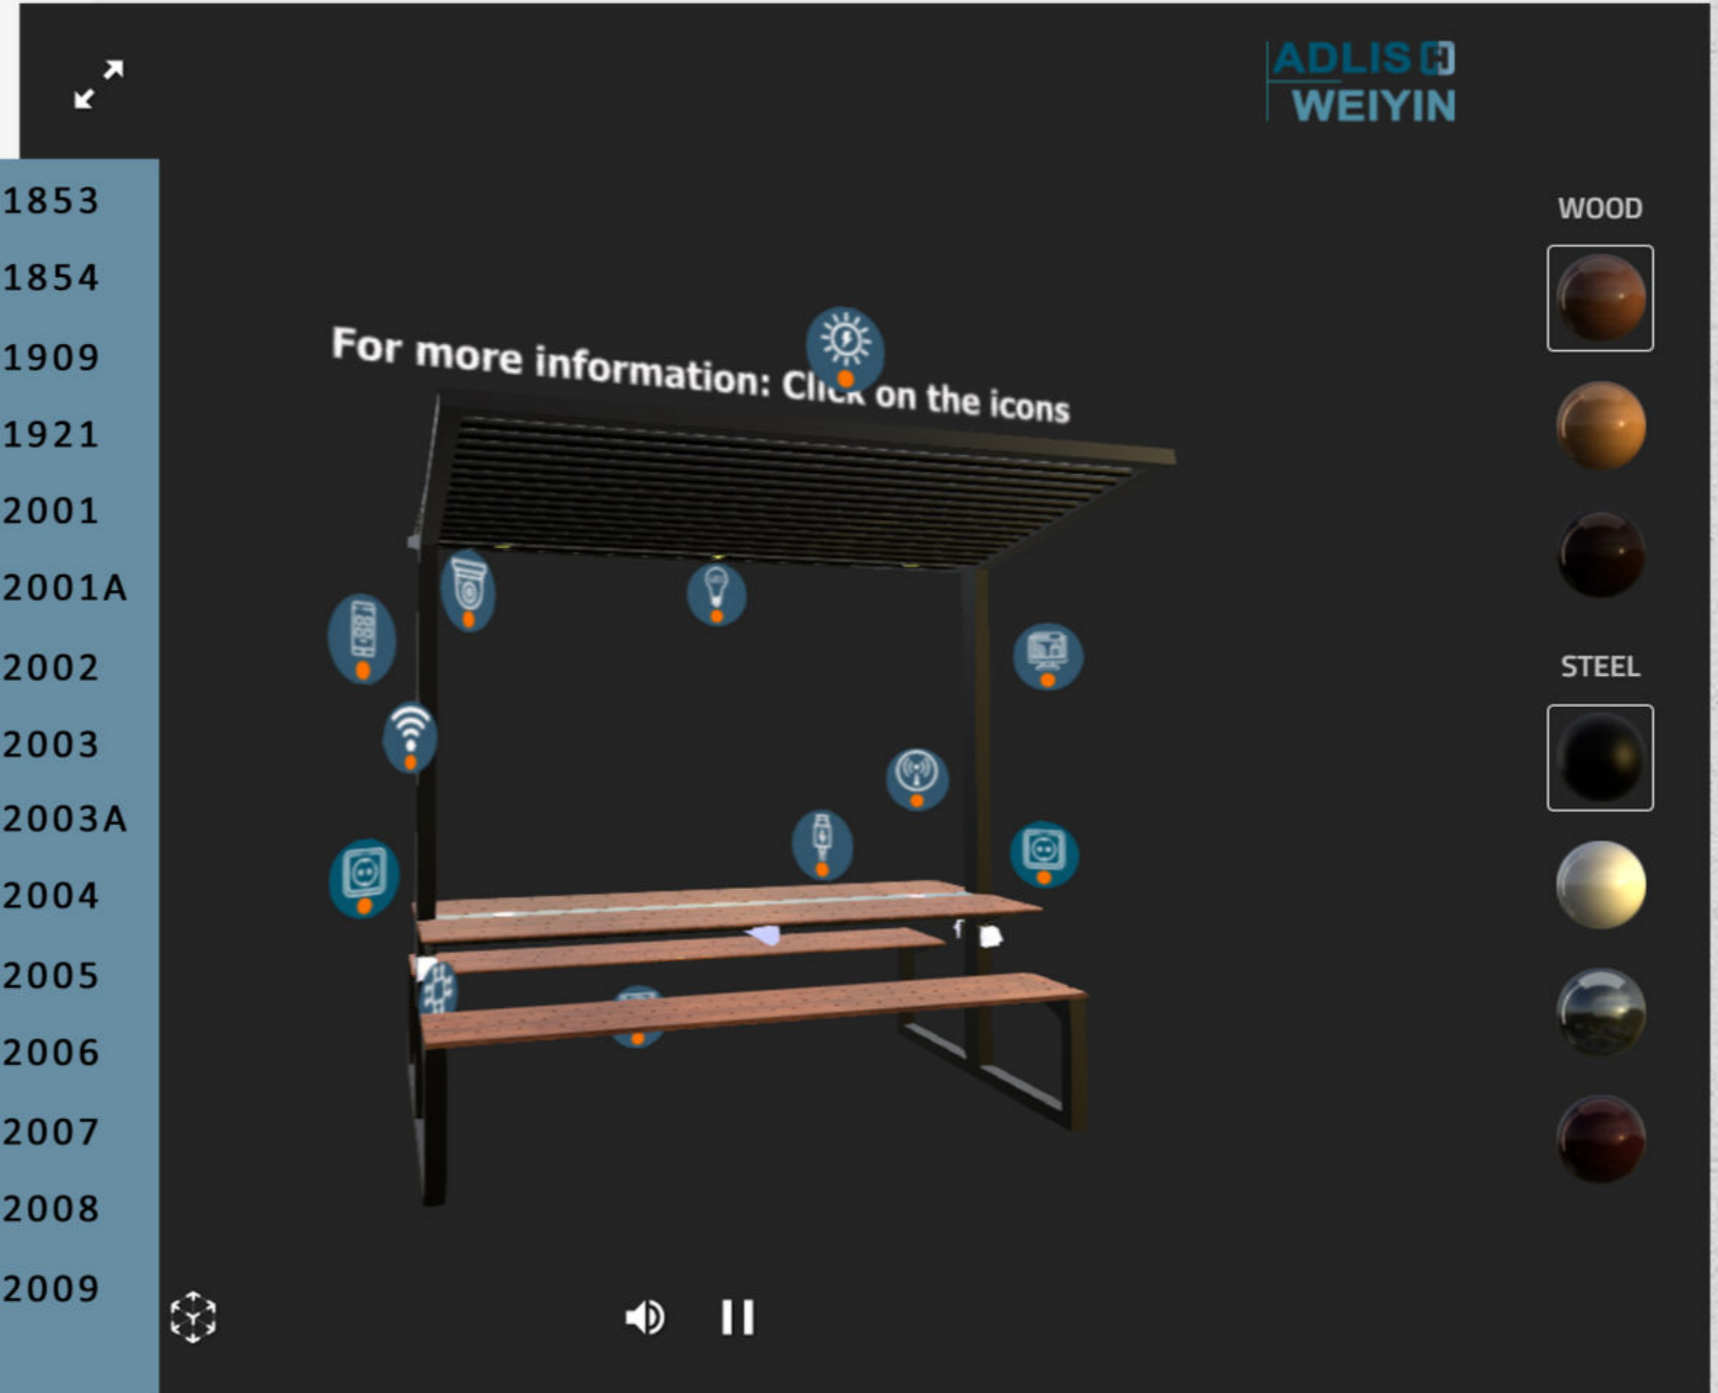

SOLAR SMART TABLE

Click on the link: 3D/AR

<https://adlissmart.com/WYC1811>
<https://adlissmart.com/WYC1811A>
<https://adlissmart.com/WYC1811B>
<https://adlissmart.com/WYC1812>
<https://adlissmart.com/WYC1812A>
<https://adlissmart.com/WYC1821>
<https://adlissmart.com/WYC1821A>
<https://adlissmart.com/WYC1821B>
<https://adlissmart.com/WYC1821C>
<https://adlissmart.com/WYC1821D>
<https://adlissmart.com/WYC1821E>
<https://adlissmart.com/WYC1907>
<https://adlissmart.com/WYC1908>
<https://adlissmart.com/WYC1908B>
<https://adlissmart.com/WYC1851>
<https://adlissmart.com/WYC1852>

<https://adlissmart.com/WYC1853>
<https://adlissmart.com/WYC1854>
<https://adlissmart.com/WYC1909>
<https://adlissmart.com/WYC1921>
<https://adlissmart.com/WYC2001>
<https://adlissmart.com/WYC2001A>
<https://adlissmart.com/WYC2002>
<https://adlissmart.com/WYC2003>
<https://adlissmart.com/WYC2003A>
<https://adlissmart.com/WYC2004>
<https://adlissmart.com/WYC2005>
<https://adlissmart.com/WYC2006>
<https://adlissmart.com/WYC2007>
<https://adlissmart.com/WYC2008>
<https://adlissmart.com/WYC2009>