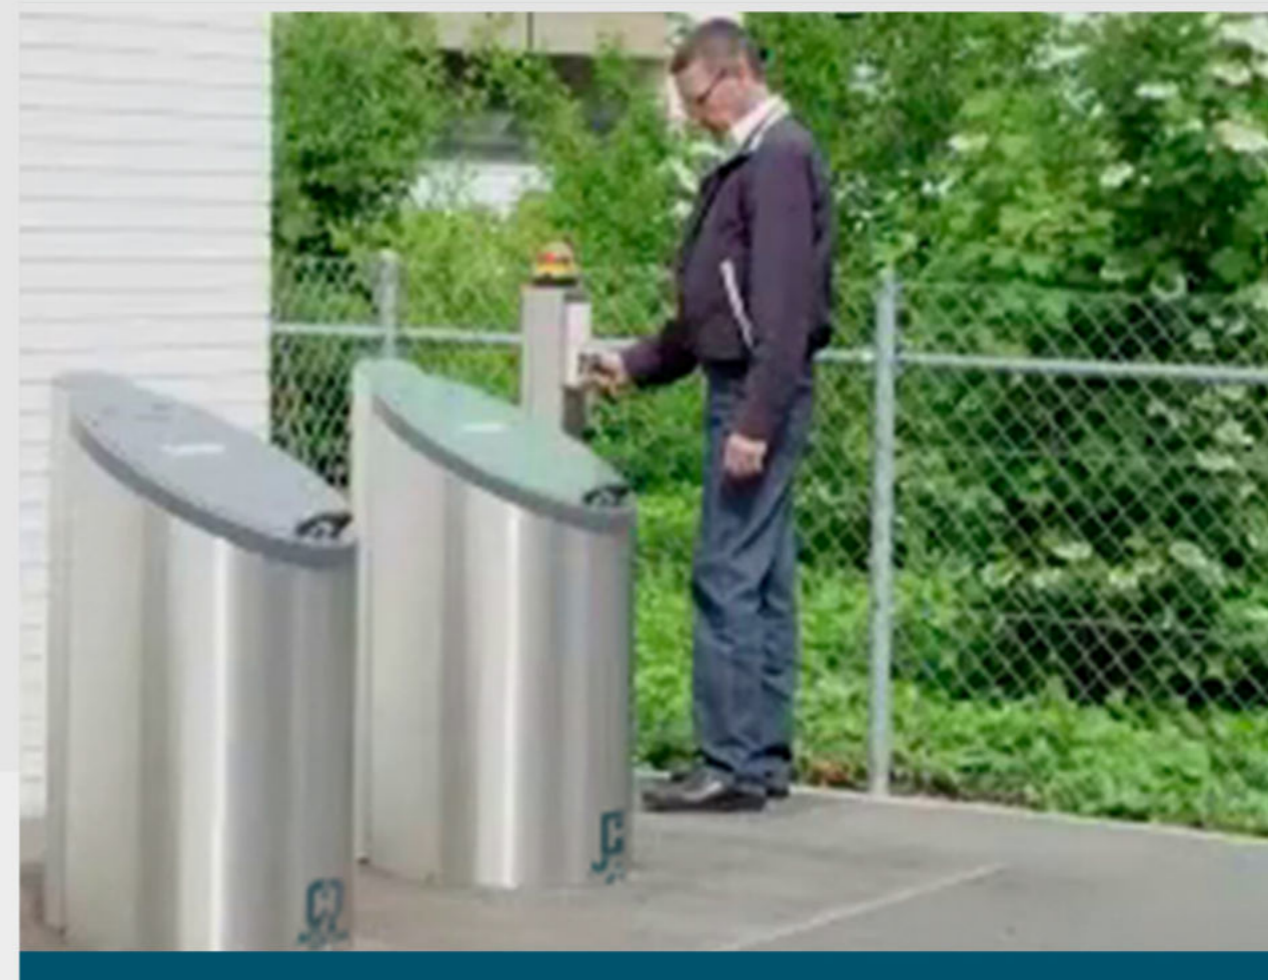

sales@solarbenchchina.com

SMART HYDRAULIC TRASH/BIN

WYB2007

Smart Trash Hydraulic platform lifting type
2 bins above the ground: 2 bins above the ground: 40 cm diameter / 100 cm in height
Material: stainless steel #304
Estimated foundation pit area: about 3.2*2.2*2.1m
2 plastic inner bins under the ground, 1100L each, material: PE