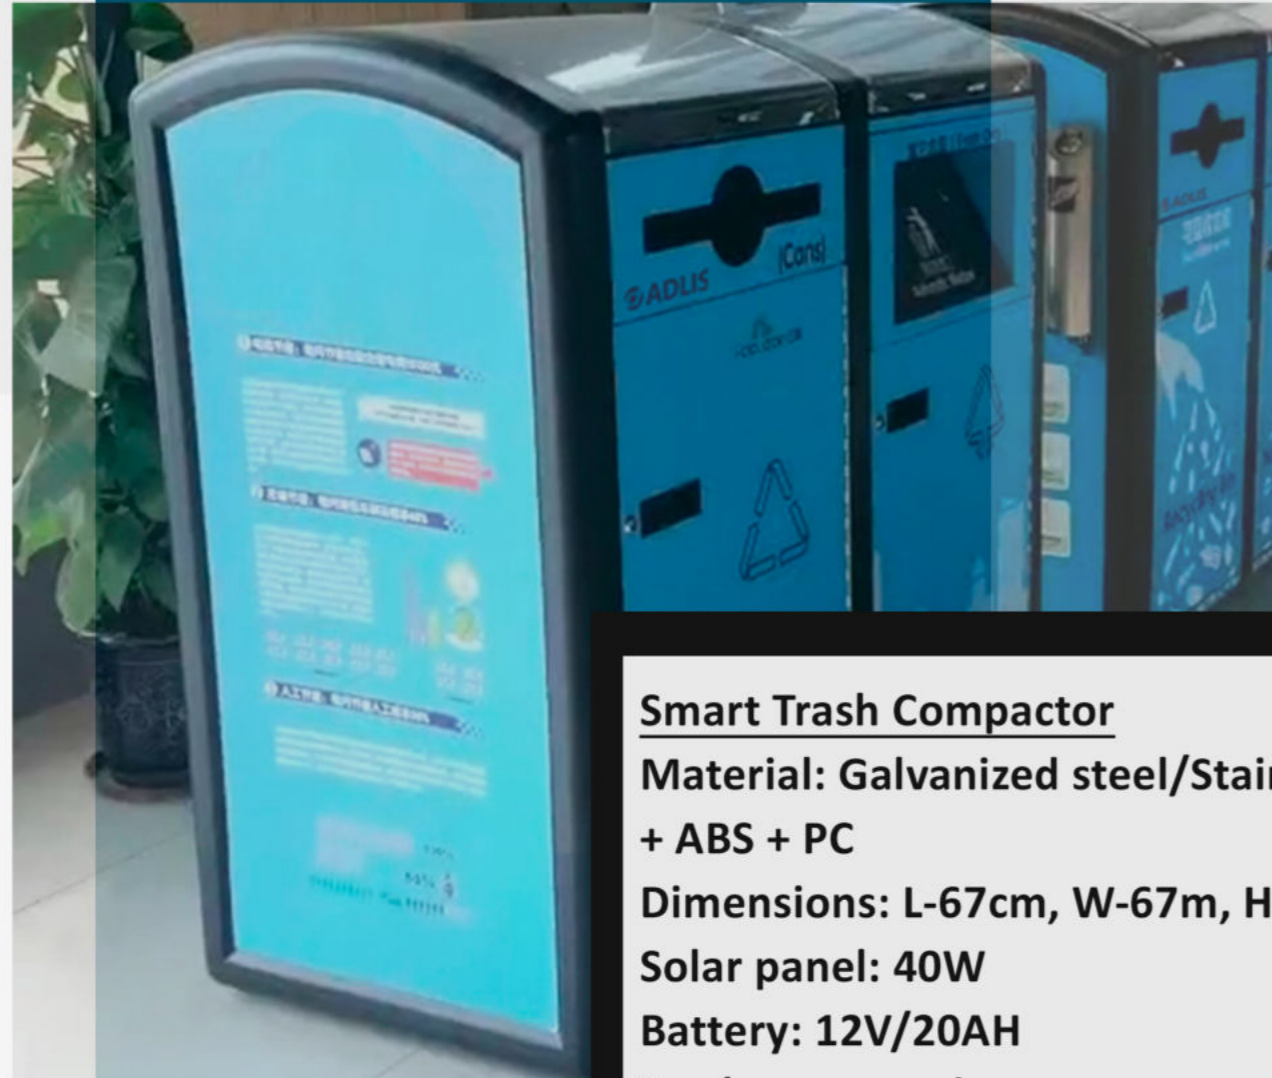

For more information about ADLIS SMART platform: service@adlissmart.com
sales@solarbenchchina.com

SOLAR SMART TRASH/BIN

SOLAR SMART TRASH/BIN

WYB2001

Intelligent Compactor + Bottle Receptacle
Material: Stainless steel #304
Dimensions: L-135cm, W-66.5cm, H-110cm
Capacity: 120L x 2
Solar panel: 110W
Battery: 12V/100AH
LED Strip Light RGB/W
Sensor control capacity
Sensor for door opening/Voice Broadcast
Filled alarm
2 Led light Box Advertising (Left and right)
2 Led light box Advertising front side

WYB2004

**Waste + Bottle Receptacle/
Stainless Steel #304 + Coated Paint
Dimensions: (L)105 x (W) x 47 (H)95.5
Led Screen P2.5: 2 Left and Right
Solar panel: 50W
Battery: 12V/35AH
Led Strip Light 5W White/Warm White
Sensor for door opening, voice broadcast
Network notice
Disinfection**

WYB2005

Smart Trash Compactor

Material: Galvanized steel/Stainless steel
+ ABS + PC

Dimensions: L-67cm, W-67cm, H-128cm

Solar panel: 40W

Battery: 12V/20AH

Trash compression

Sensor for door opening/Voice broadcast