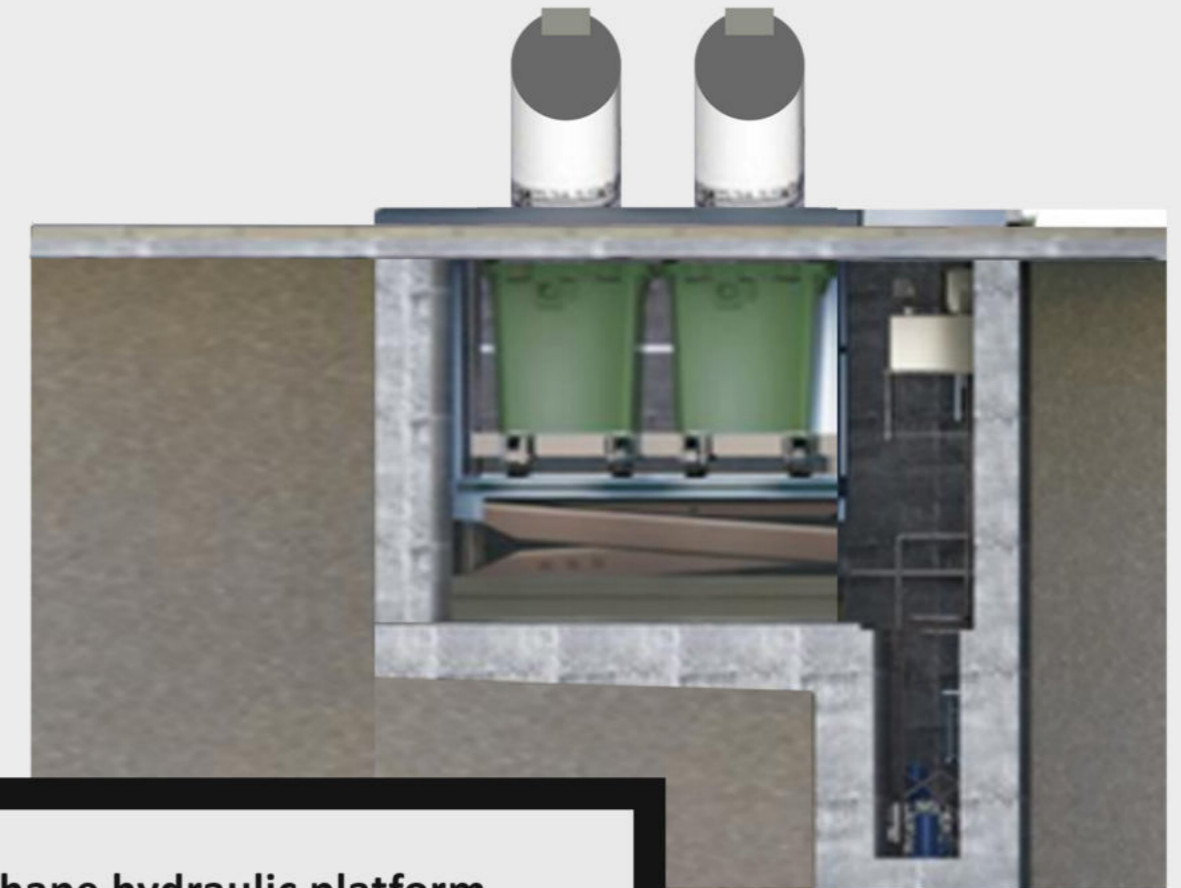

Smart Trash X-shape hydraulic platform lifting type

2 bins above the ground: 2 bins above the
ground: 40 cm diameter / 100 cm in height

Material: stainless steel #304

Estimated foundation pit area:
about 2.6*1*2.7m

2 plastic inner bins under the ground,
660L each, material: PE

The price doesn't include our Smart Platform/APP

For more information about ADLIS SMART platform: service@adlissmart.com
sales@solarbenchchina.com