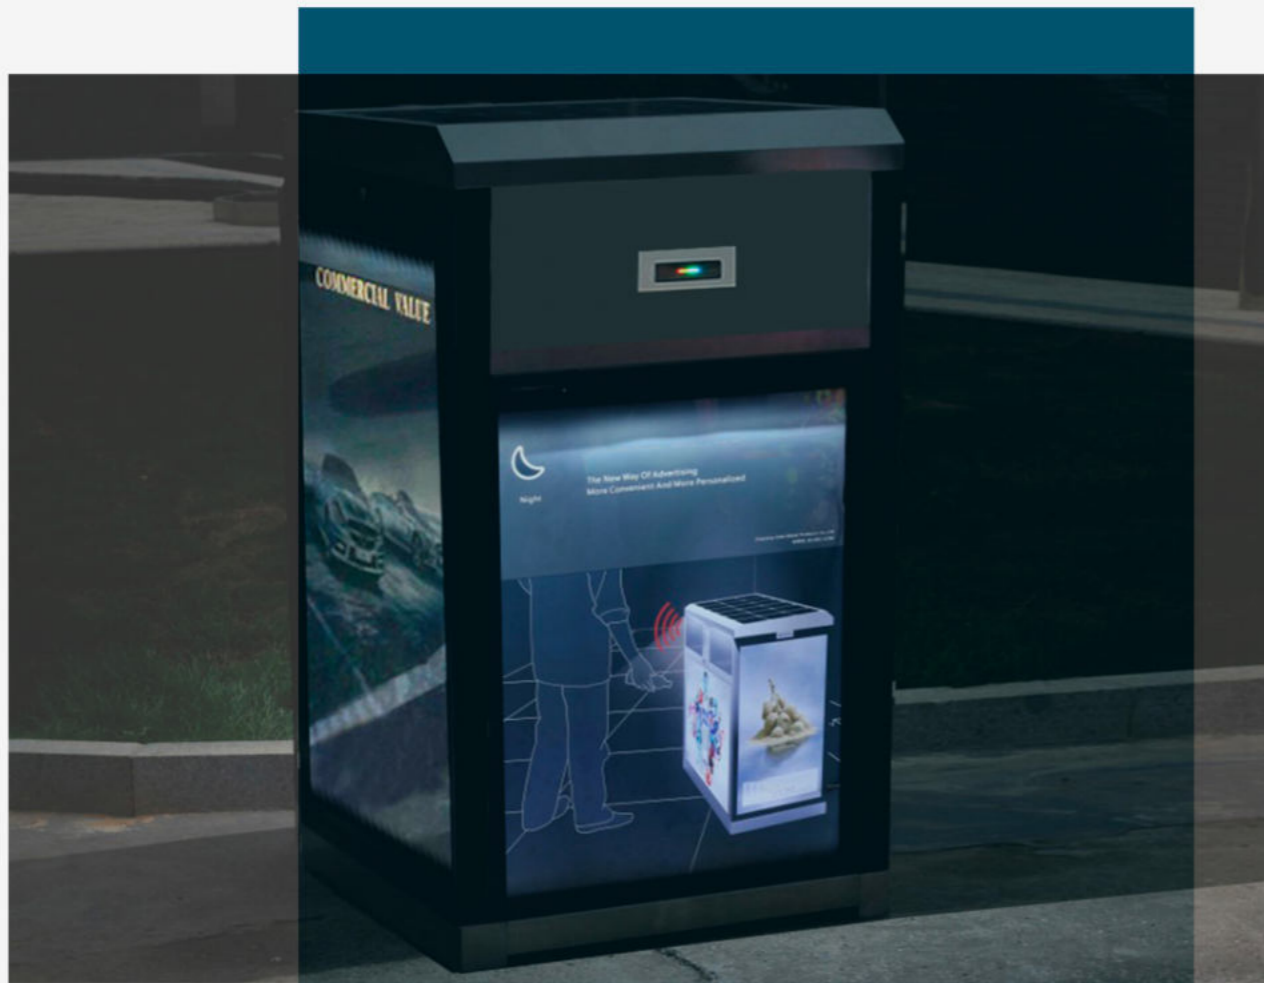

For more information about ADLIS SMART platform: service@adlissmart.com
sales@solarbenchchina.com

SOLAR SMART TRASH/BIN

SOLAR SMART TRASH/BIN

WYB2001

Intelligent Compactor + Bottle Receptacle
Material: Stainless steel #304
Dimensions: L-135cm, W-66.5cm, H-110cm
Capacity: 120L x 2
Solar panel: 110W
Battery: 12V/100AH
LED Strip Light RGB/W
Sensor control capacity
Sensor for door opening/Voice Broadcast
Filled alarm
2 Led light Box Advertising (Left and right)
2 Led light box Advertising front side

WYB2002

Intelligent Compactor + Bottle Receptacle

Material: Stainless steel #304

Dimensions: L-135cm, W-66.5cm, H-110cm

Capacity: 120L x 2

Solar panel: 110W

Battery: 12V/100AH

LED Strip Light RGB/W

For more information about ADLIS SMART platform: service@adlissmart.com
sales@solarbenchchina.com

SOLAR SMART TRASH/BIN

WYB2003

**Waste + Bottle Receptacle/
Stainless Steel #304 + Coated Paint
Dimensions: (L)105 x (W) x 47 (H)95.5
Led Light Box: 2
Solar panel: 50W
Battery: 12V/35AH
Led Strip Light 5W White/Warm White
Sensor for door opening, voice broadcast
Network notice
Disinfection**