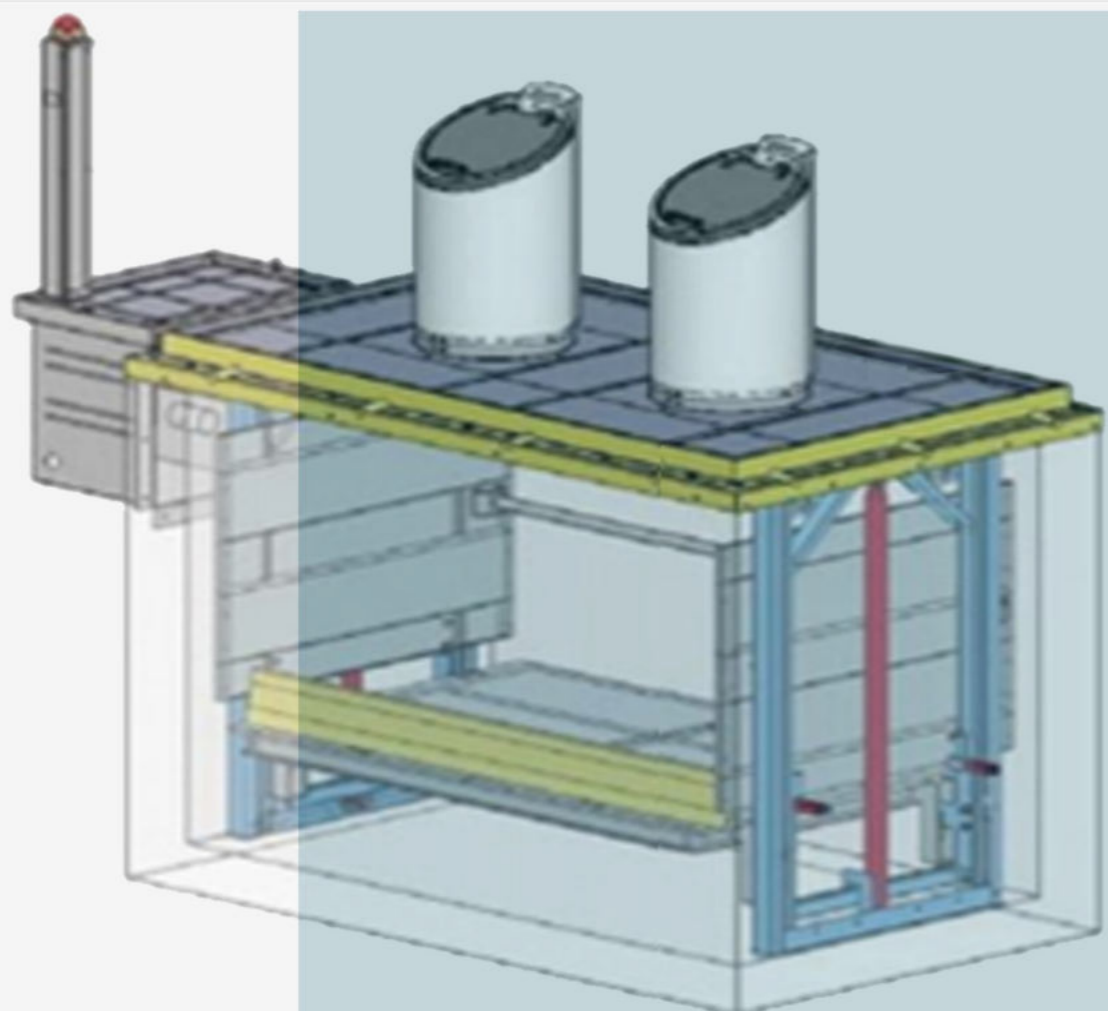

sales@solarbenchchina.com

SMART HYDRAULIC TRASH/BIN

WYB2007

Smart Trash Hydraulic platform lifting type
2 bins above the ground: 2 bins above the ground: 40 cm diameter / 100 cm in height
Material: stainless steel #304
Estimated foundation pit area: about 3.2*2.2*2.1m
2 plastic inner bins under the ground, 1100L each, material: PE