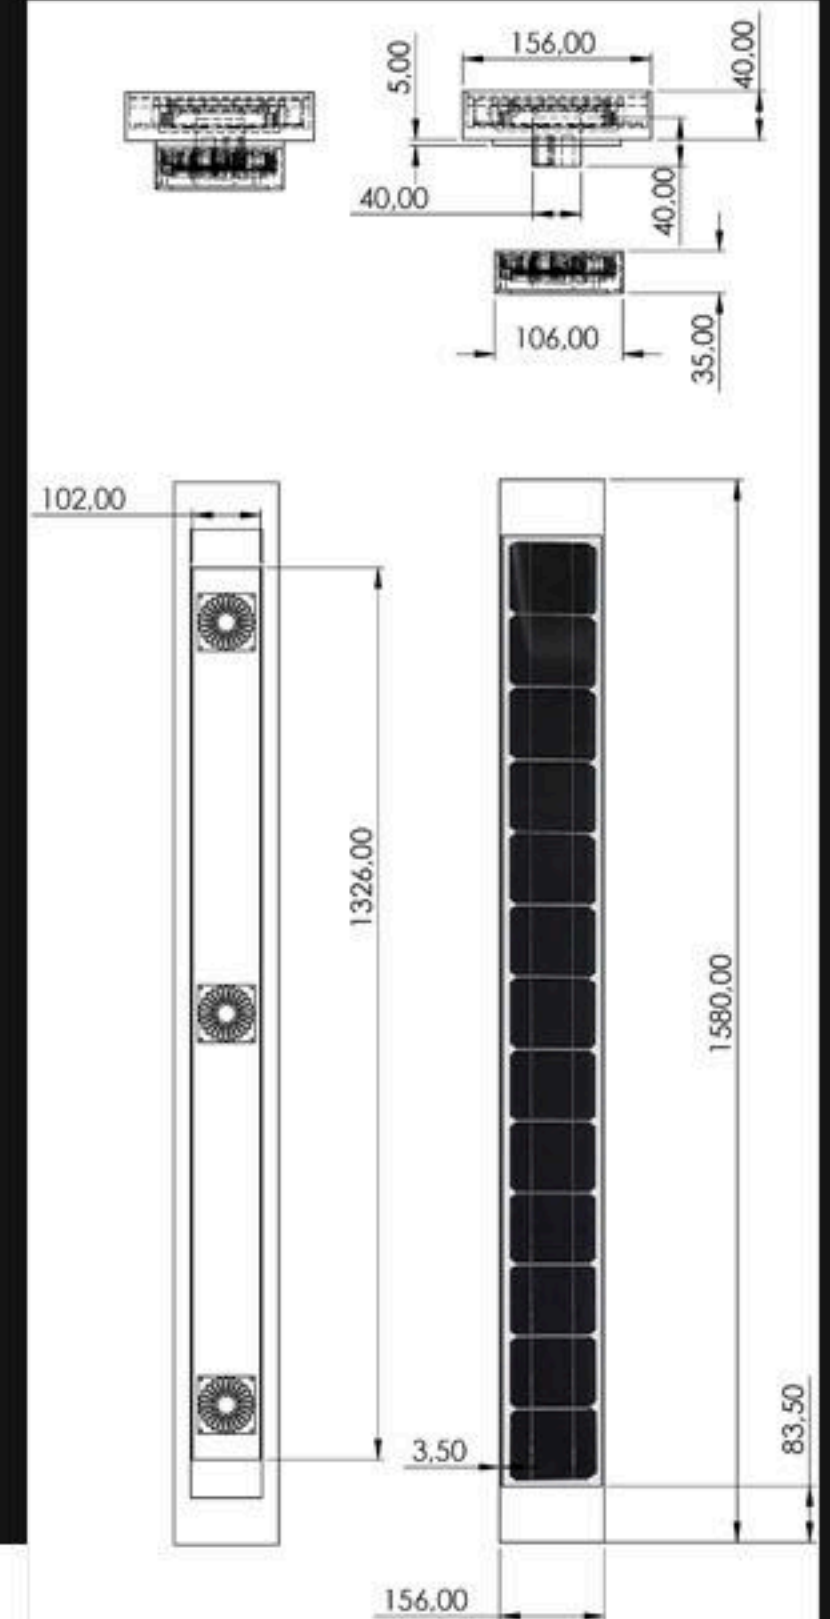

ADLIS/WEIYIN CORPORATION

Drawings Box Power supply + Box Panel Solar 30W/45W - Different measures to choose