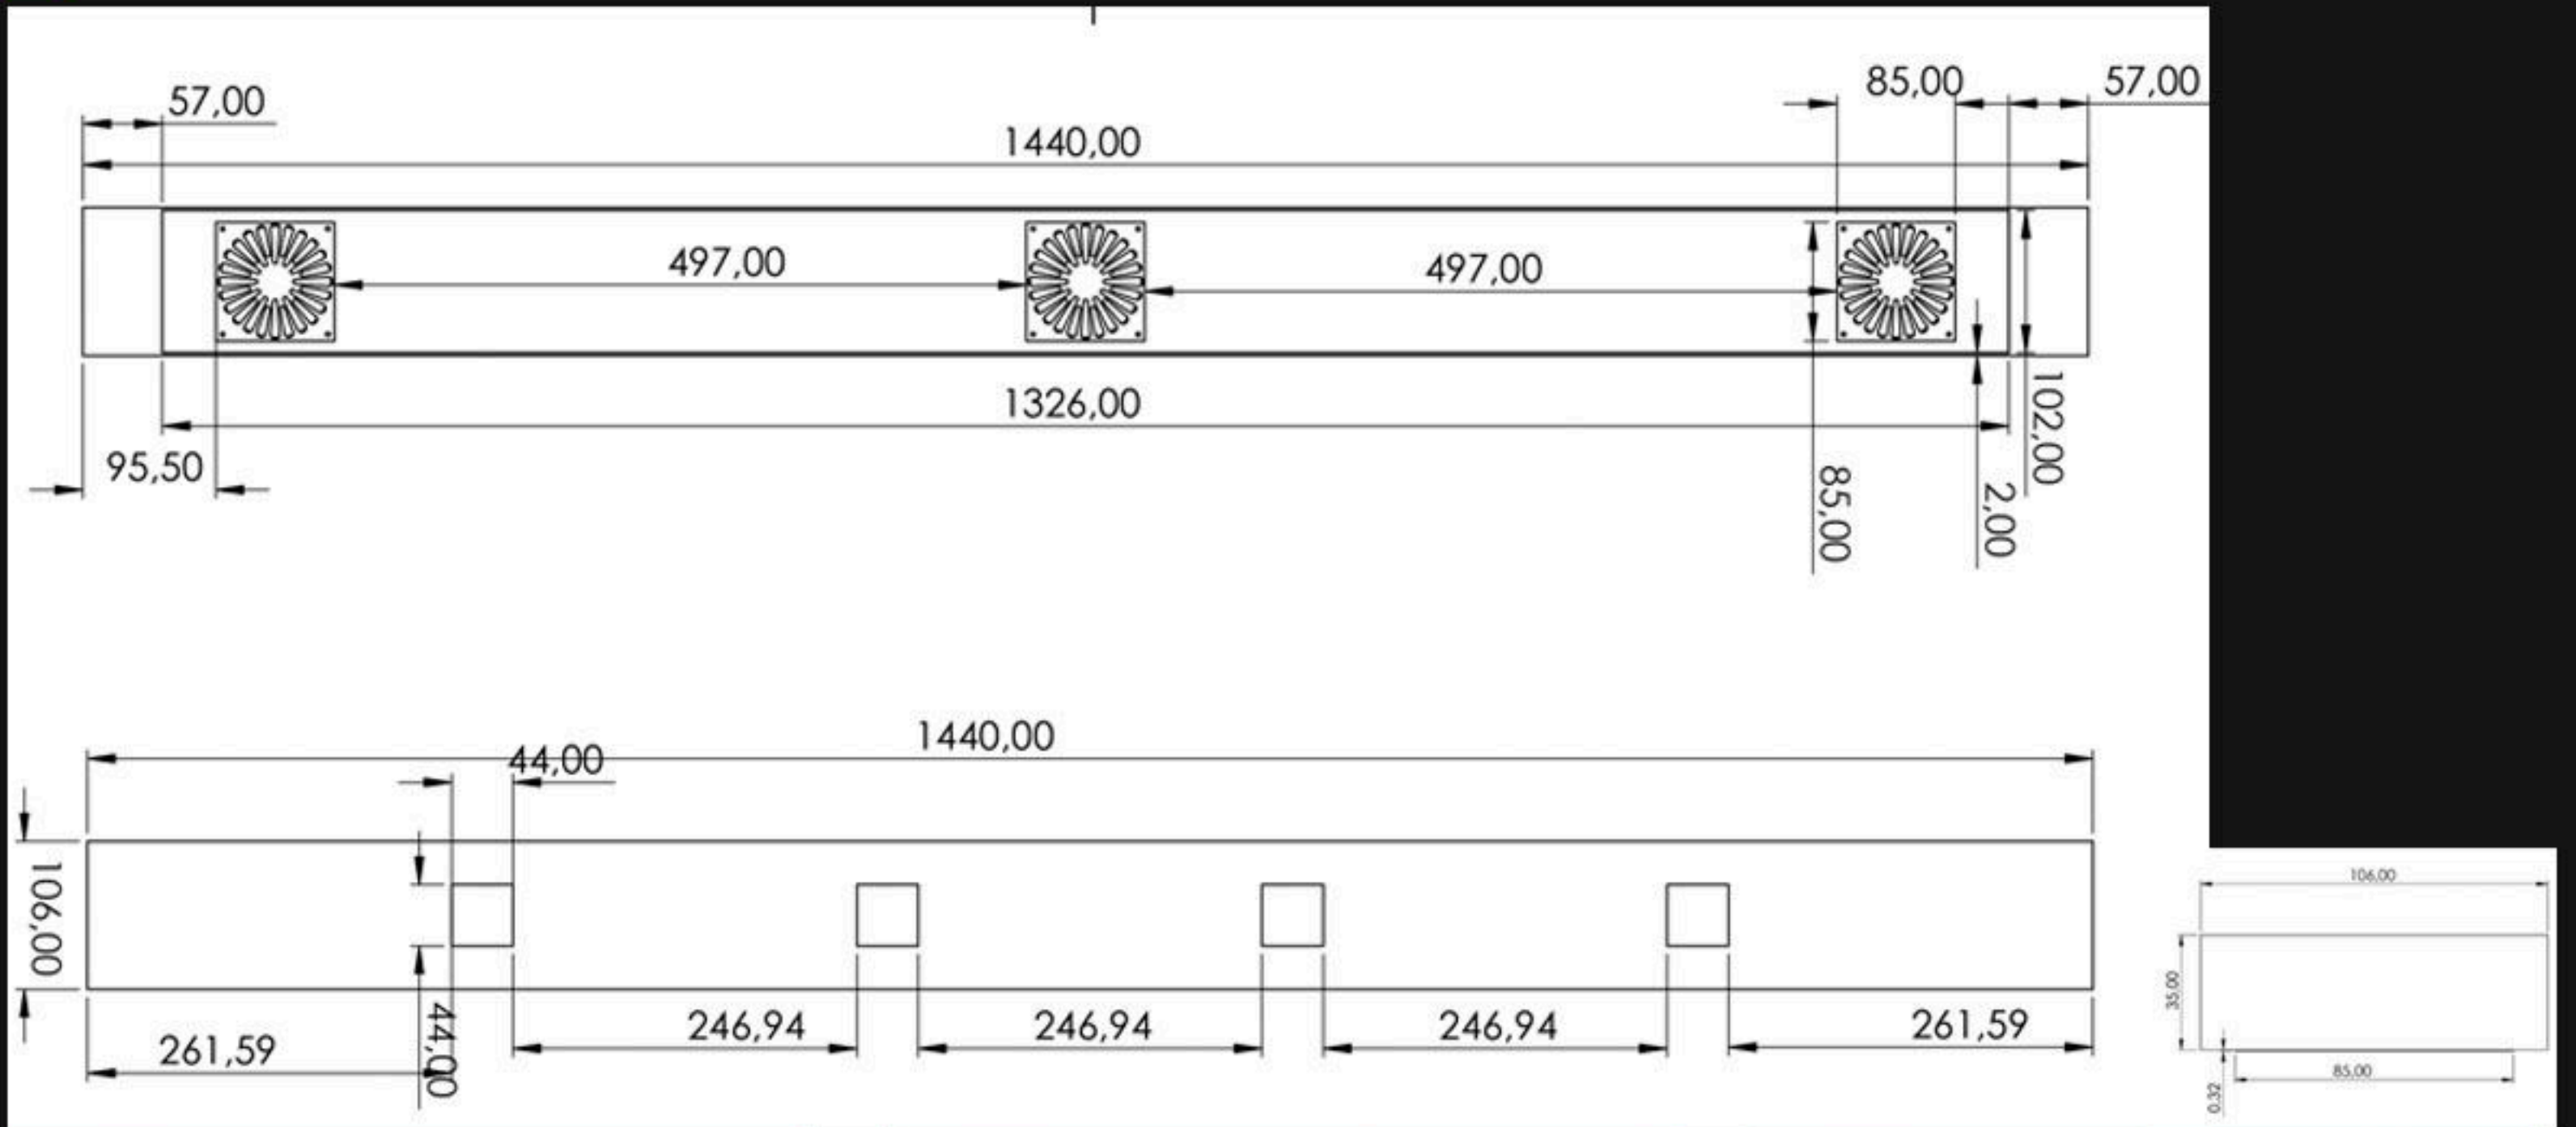

ADLIS/WEIYIN CORPORATION