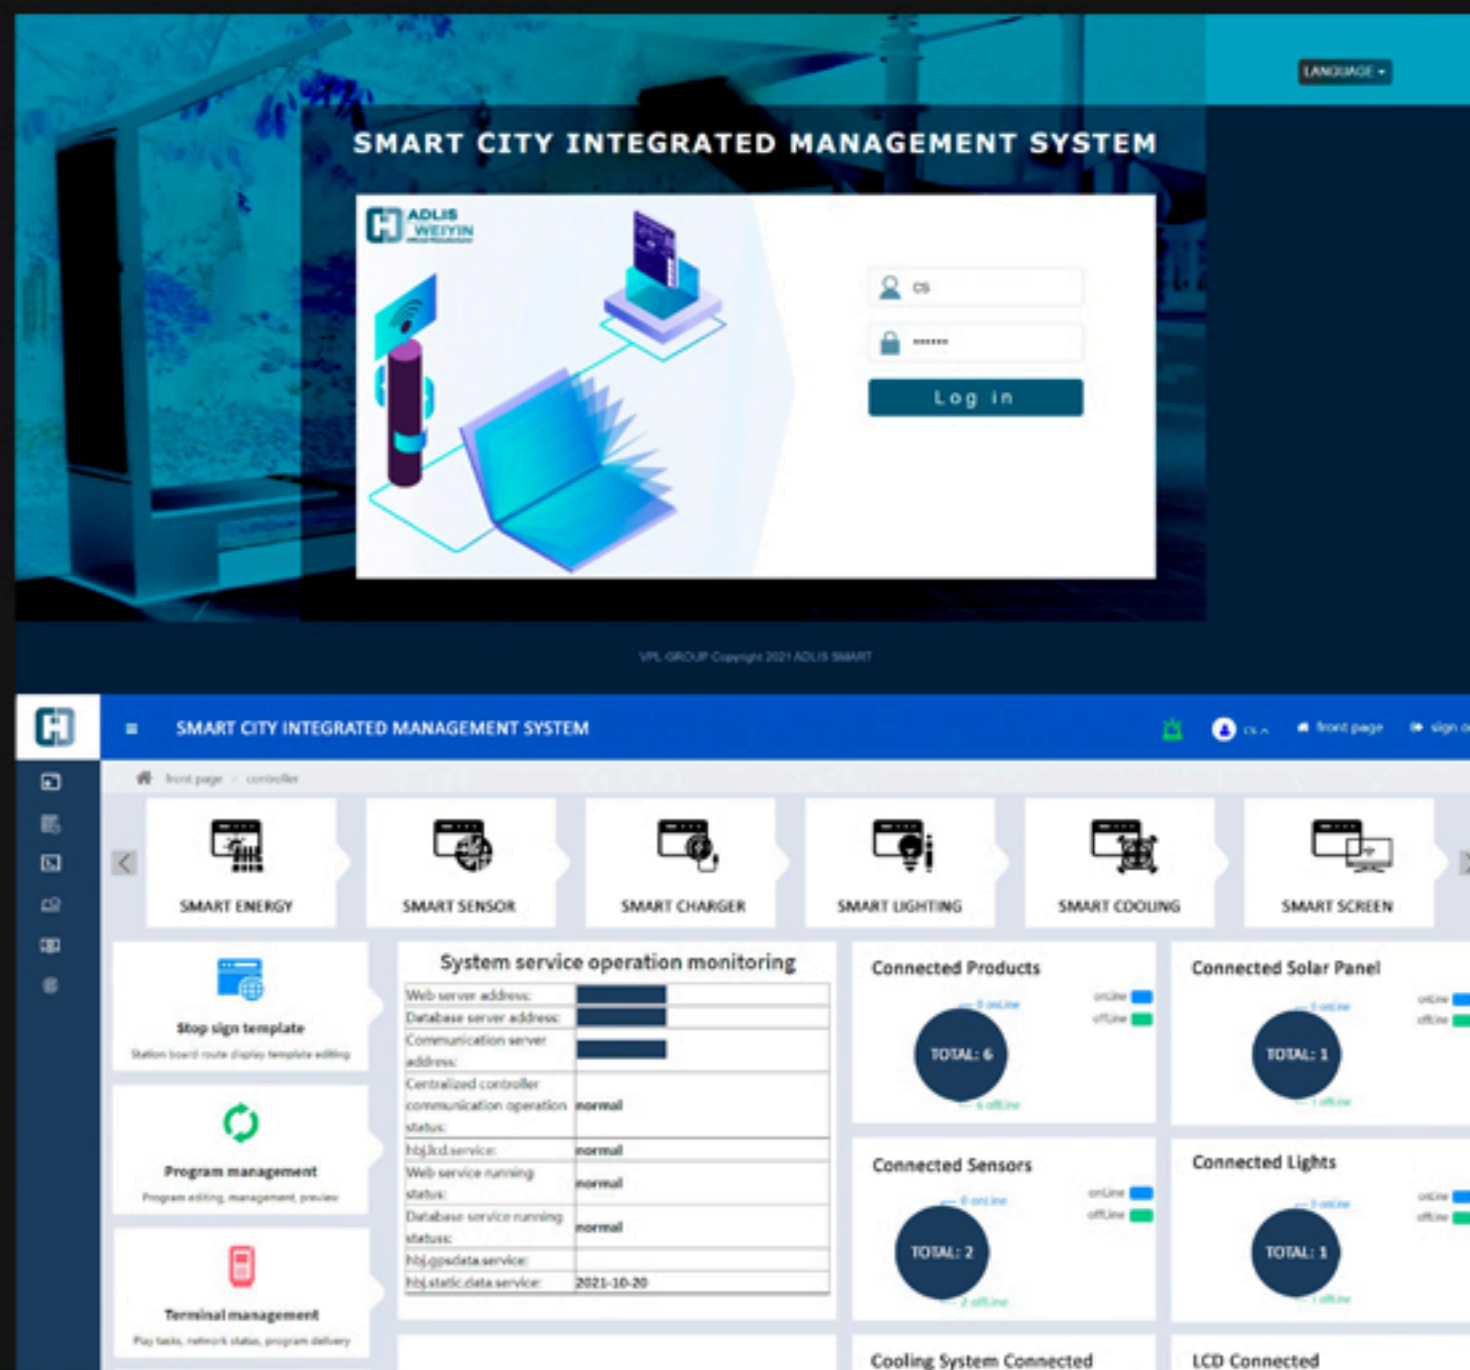

Basic Platform Cloud LIMITED DATA CAPACITY DATA CAPACITY/60PCS-MIN CLOUD/MONTH SUBDOMAIN PLATFORM B2B SYSTEM SPECIAL CONFIGURATION	ADLIS SMART PLATFORM/BASIC PLAN <table border="1"> <tr> <td>CLOUD PRICE PER MONTH</td> <td>1 - 60 PIECES</td> <td>29.90/MONTH</td> </tr> <tr> <td>CLOUD PRICE PER MONTH</td> <td>61 - 100 PIECES</td> <td>39.90/MONTH</td> </tr> <tr> <td>CLOUD PRICE PER MONTH</td> <td>101 - 200 PIECES</td> <td>49.90/MONTH</td> </tr> </table> HOSTING SERVER ADLIS SMART: - Adlis Smart Domain with Company Name (adlissmart.com/companyname) - Adlis Smart CPANEL fully featured to configure and operate ADLIS SMART PLATFORM - link Adlis Smart Domain with private Login for open the Platform
Premium Platform Cloud HIGH DATA SERVER CPANEL PLATFORM CLOUD/MONTH SUBDOMAIN NAME USER INTERFACE DESIGN B2B SYSTEM	ADLIS SMART PLATFORM/PREMIUM PLAN <table border="1"> <tr> <td>CLOUD PRICE PER MONTH</td> <td>201 - 400 PIECES</td> <td>59.90/MONTH</td> </tr> <tr> <td>CLOUD PRICE PER MONTH</td> <td>401 - 700 PIECES</td> <td>69.90/MONTH</td> </tr> <tr> <td>CLOUD PRICE PER MONTH</td> <td>701 - 1000 PIECES</td> <td>79.90/MONTH</td> </tr> </table> HOSTING SERVER ADLIS SMART: - Sub Domain custom with Company Name (Companyname/adlissmart.com) - CPANEL Private Link Sub Domain for User Interface Design - Link SUB Domain with private Login for open the Platform
Full Platform Cloud FULL DATA SERVER CPANEL PLATFORM CLOUD/MONTH PRIVATE DOMAIN NAME USER INTERFACE DESIGN B2B SYSTEM	ADLIS SMART PLATFORM/FULL PLATFORM TO PURCHASE A FULL LICENSE AND ALL FUNCTIONS, CONTACT: jane@solarbenchchina.com sales@solarbenchchina.com sales@adlissmart.com <table border="1"> <tr> <td>CLOUD PRICE PER MONTH</td> <td>1000 - ∞ PIECES</td> <td>39.90/MONTH</td> </tr> </table> HOSTING SERVER ADLIS SMART: - Private Domain - .com / .net / .org and more... - Personalized and private CPANEL with all the functions. WEB, MAIL, Software etc... - USER INTERFACE DESIGN for change ICON, Color, Logo and more....

For more information about ADLIS SMART platform:

sales@solarbenchchina.com
service@adlissmart.com
info@adlissmart.com