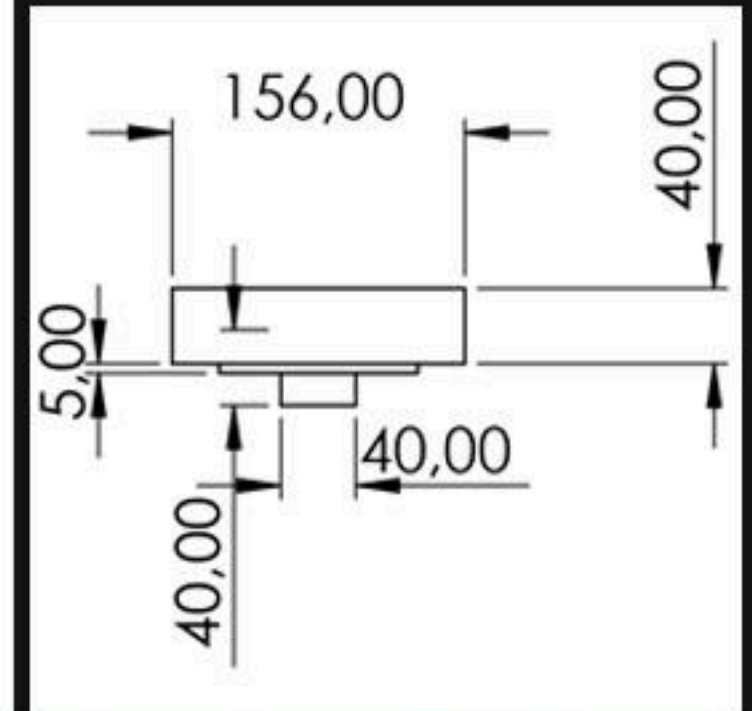

— **New Design**

— **New Products**

— **New Concept**

ADLIS/WEIYIN CORPORATION

Box FRIX Panel Solar / Male Connector - Battery 20/30AH - Electricity Connector - Solar Panel 30/45W

ADLIS/WEIYIN CORPORATION

We manufacture to the customer's required measurements, available in all sizes and colors