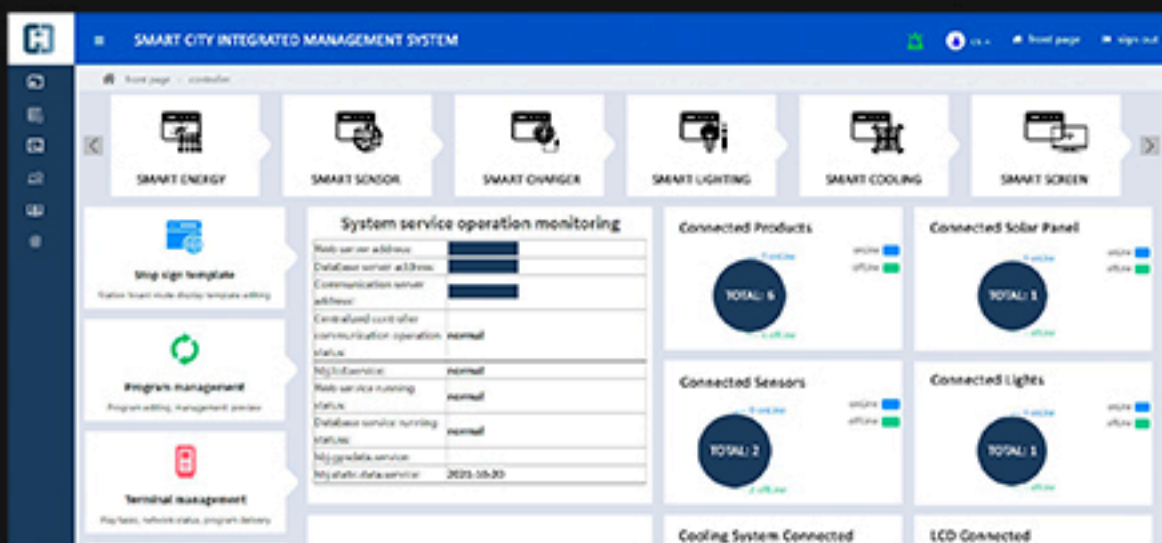

Smart Box Concrete

Smart Sunshade

Smart Upfit 12

New Solar Smart Bench

New Indoor Smart Bench

Adlis/Weiyin Corporation

Adlis Smart Platform

All of our Box FRIX come with Adlis Smart Box to connect it to our platform.

Choose which type of Smart Box suits you best for your project and we will manufacture and configure your Smart Box / platform.

- Each Adlis Smart Box comes with the intelligent components to be able to control each one from the platform / APP.
 - We can configure Your platform with additional functions that the client needs.
 - Each Smart Box comes with a unique protocol
 - Each Smart Box is configured independently (Hardware)
 - Each configuration of the Smart Box on the platform is independent of the others (Software)
- With our Platform/APP we enter the future of Total Smart City.