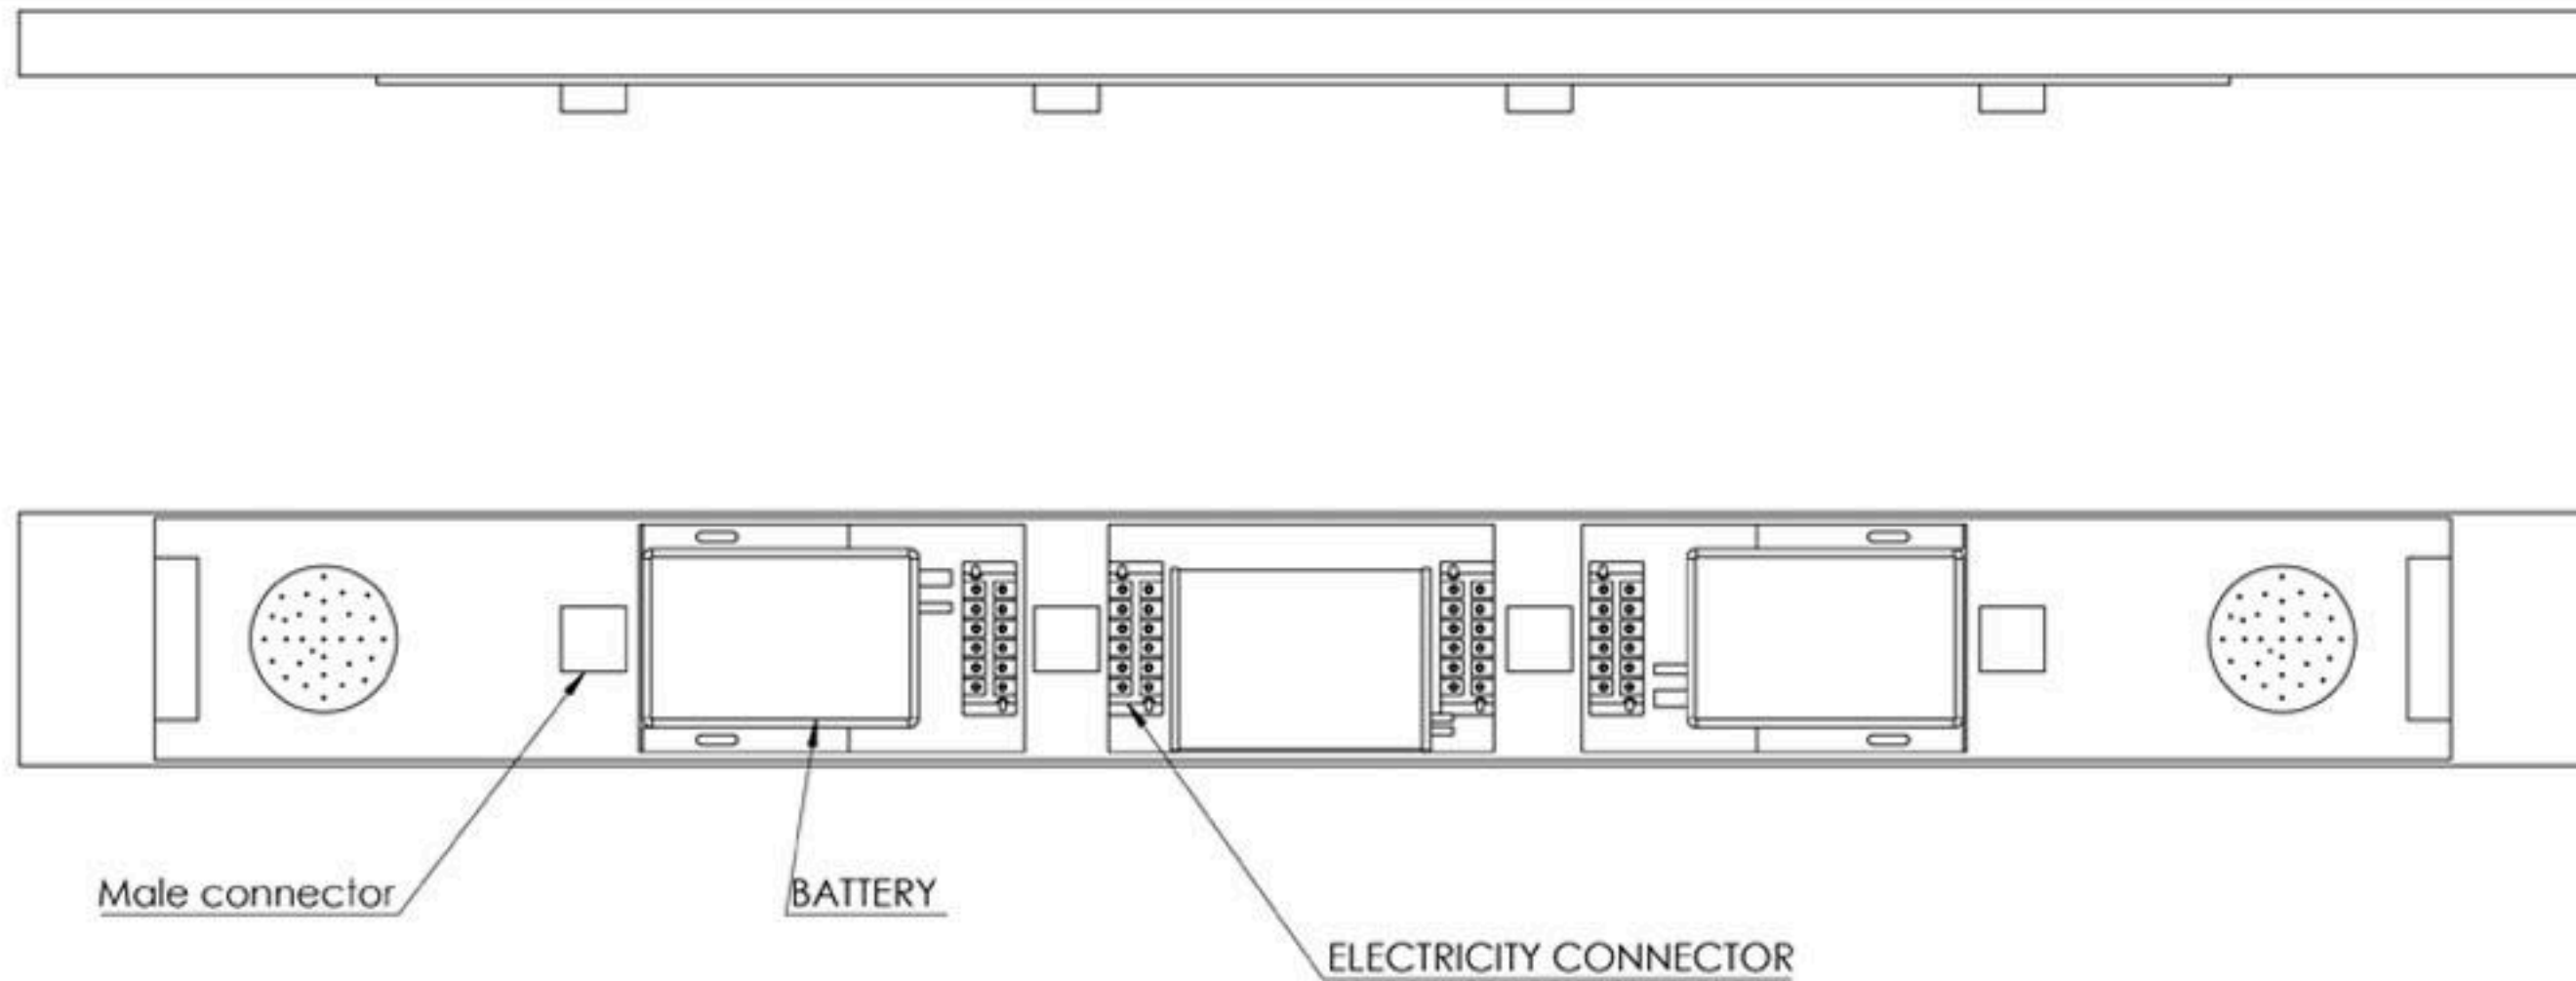

— **New Design**

— **New Products**

— **New Concept**

ADLIS/WEIYIN CORPORATION

Box FRIX Panel Solar / Male Connector - Battery 20/30AH - Electricity Connector - Solar Panel 30/45W

ADLIS/WEIYIN CORPORATION

We manufacture to the customer's required measurements, available in all sizes and colors