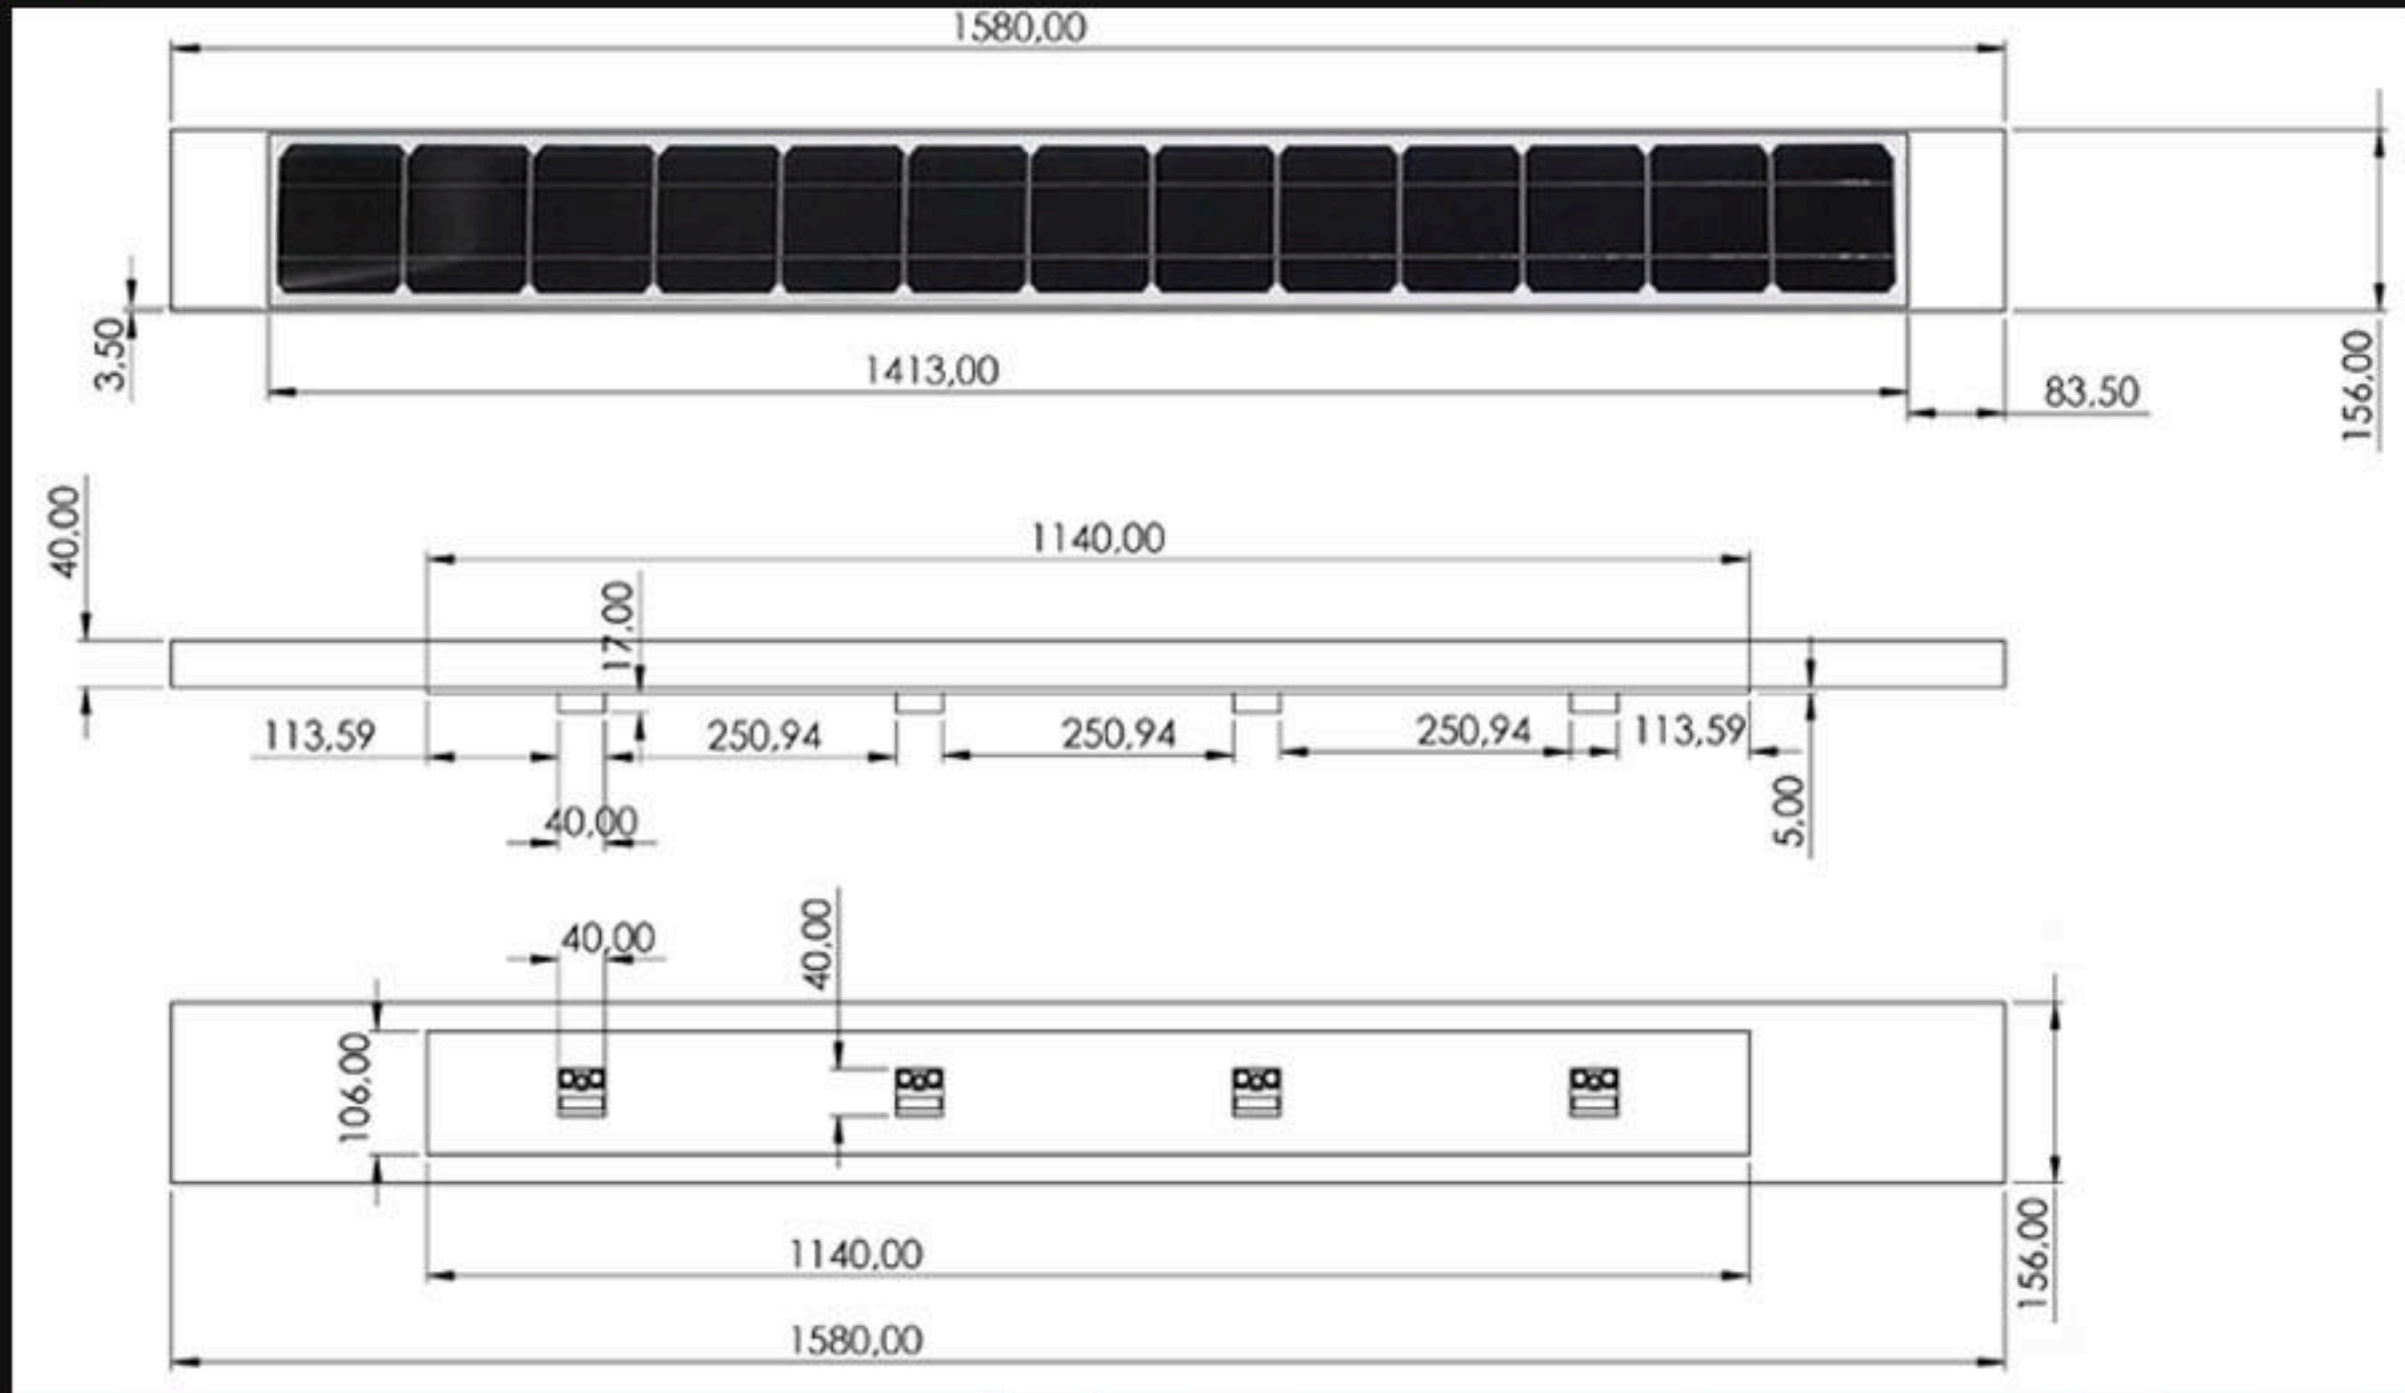

— **New Design**

— **New Products**

— **New Concept**

ADLIS/WEIYIN CORPORATION

Box FRIX Panel Solar / Male Connector - Battery 20/30AH - Electricity Connector - Solar Panel 30/45W

ADLIS/WEIYIN CORPORATION

We manufacture to the customer's required measurements, available in all sizes and colors