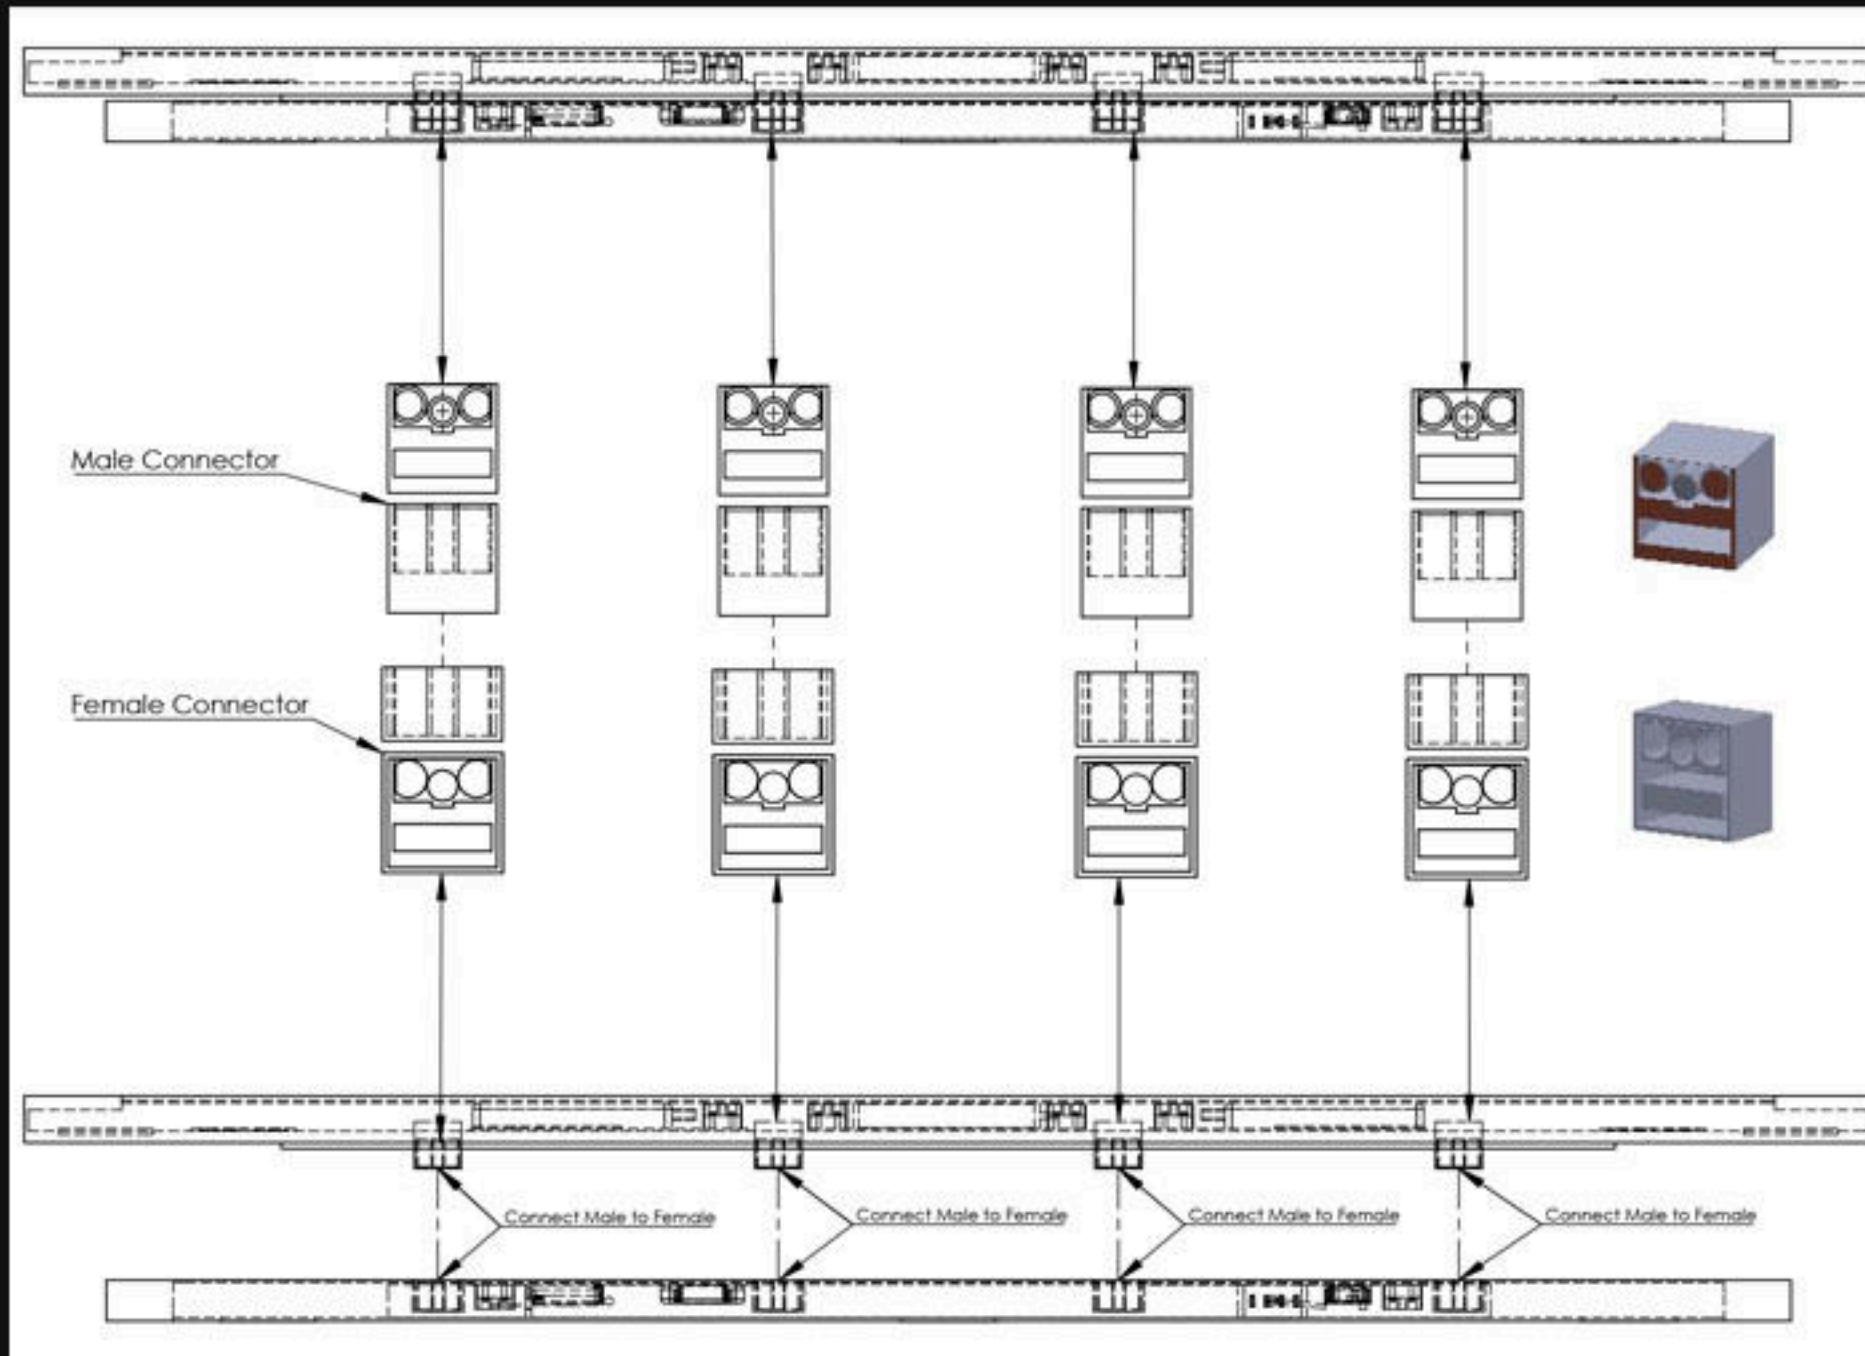

ADLIS/WEIYIN CORPORATION

Drawings Box Power supply + Box Panel Solar 30W/45W - Different measures to choose