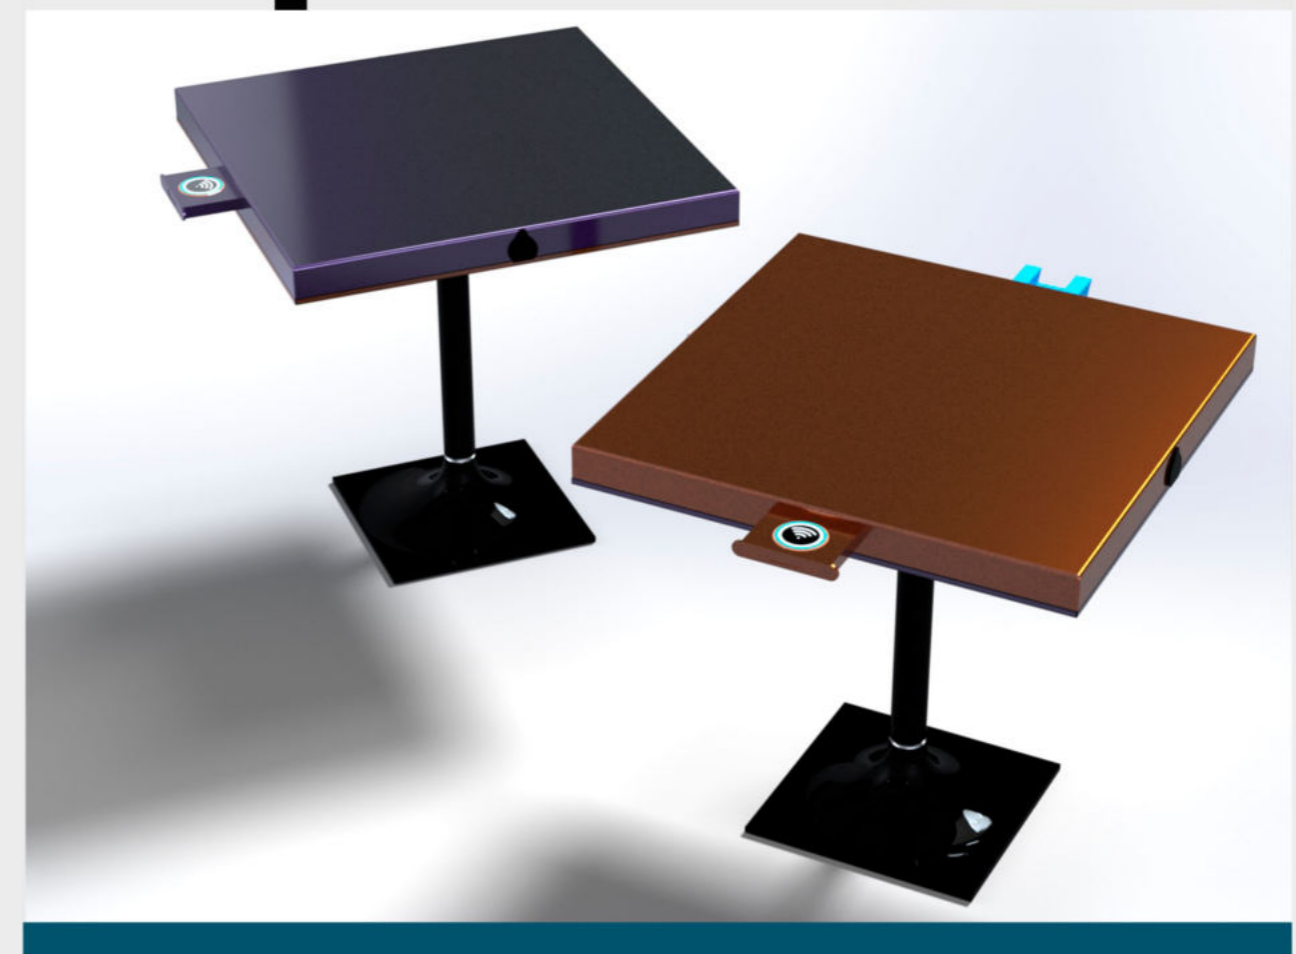

WYR1825

Material: Stainless steel #201 + WPC wood
Dimensions: L- 80cm, W- 80cm, H- 72cm
Adlis Smart Patent System:
New AMTB Battery Charger System : 2
Battery capacity: 12V, 30AH*2
Weight: estimated 40kg
USB charging: 2 / 5V (2.1A)
Adlis Smart Patent System:
New Drawer Style Wireless System : 2
Ambient light: LED strip Warm White
Wi-Fi: 4G/International router
Smart Box for the platform
Smart Sensor

The price includes our Smartbox for with our smart platform / app. At the end of the catalog the characteristics of our Smart Platform Adlis Smart.