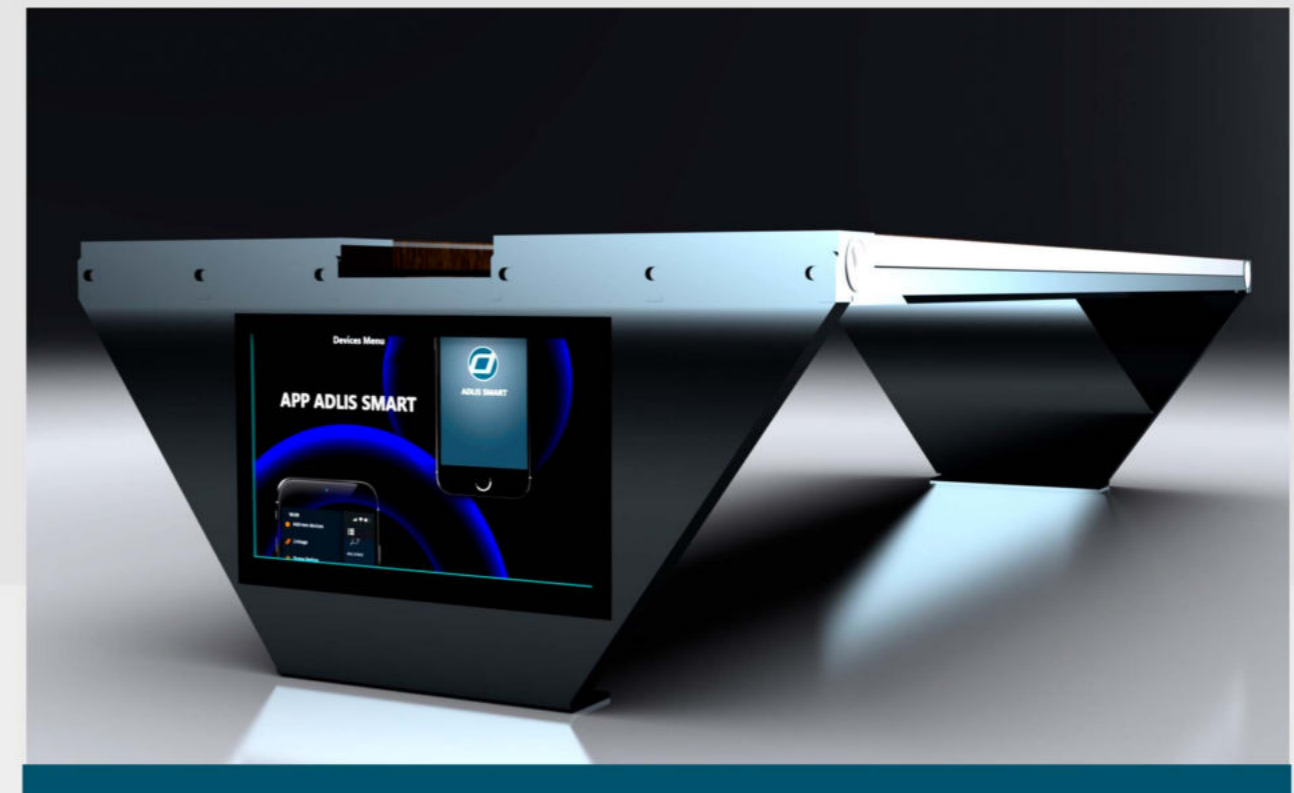

WYR1813

Material: Stainless steel #201 + WPC WOOD
Dimensions: L- 210cm, W- 88cm, H- 45cm
AC POWER
Weight: estimated 150kg
USB charging:
Number of ports: 4
Power (per port): 5V (2.1A)
Wireless charging: 2
Ambient light: LED strip light RGBW/Warm white
Bluetooth speaker: 5/12V
Wi-Fi: 4G/International router
2 TV LCD 19"
Smart Box for the platform
Smart Sensor
Smart Voice
Smart Speaker

The price includes our Smartbox for with our smart platform / app. At the end of the catalog the characteristics of our Smart Platform Adlis Smart.