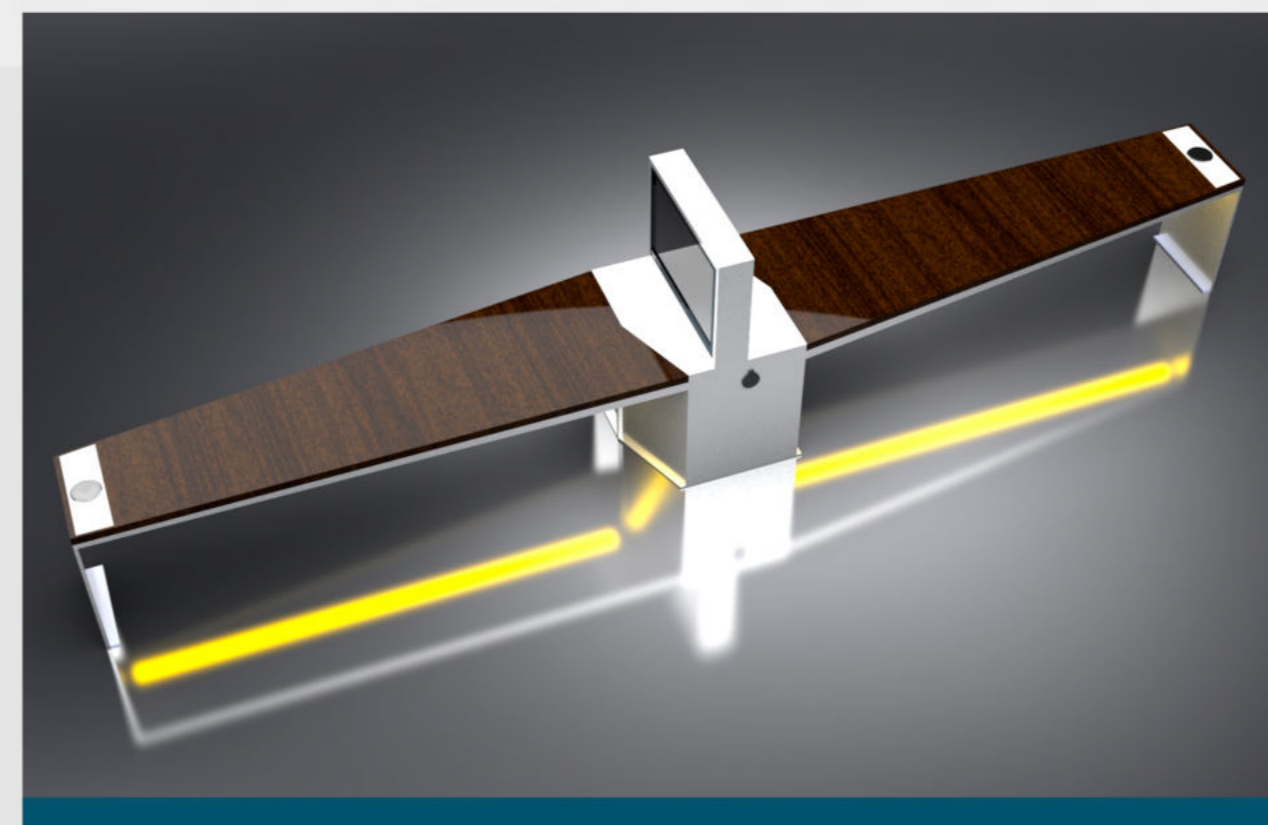

SMART INDOOR FURNITURE

WYR1805A

Material: Stainless steel #201 + WPC WOOD
Dimensions: L- 375cm, W- 50cm, H- 45cm
AC POWER
Weight: estimated 120kg
USB charging:
Number of ports: 3
Power (per port): 5V (2.1A)
Wireless charging: 2
Ambient light: LED strip light RGBW/Warm white
Bluetooth speaker: 5/12V
Wi-Fi: 4G/International router
2 TV LCD 19"
Smart Box for the platform
Smart Sensor
Smart Voice
Smart Speaker

The price includes our Smartbox for with our smart platform / app. At the end of the catalog the characteristics of our Smart Platform Adlis Smart.