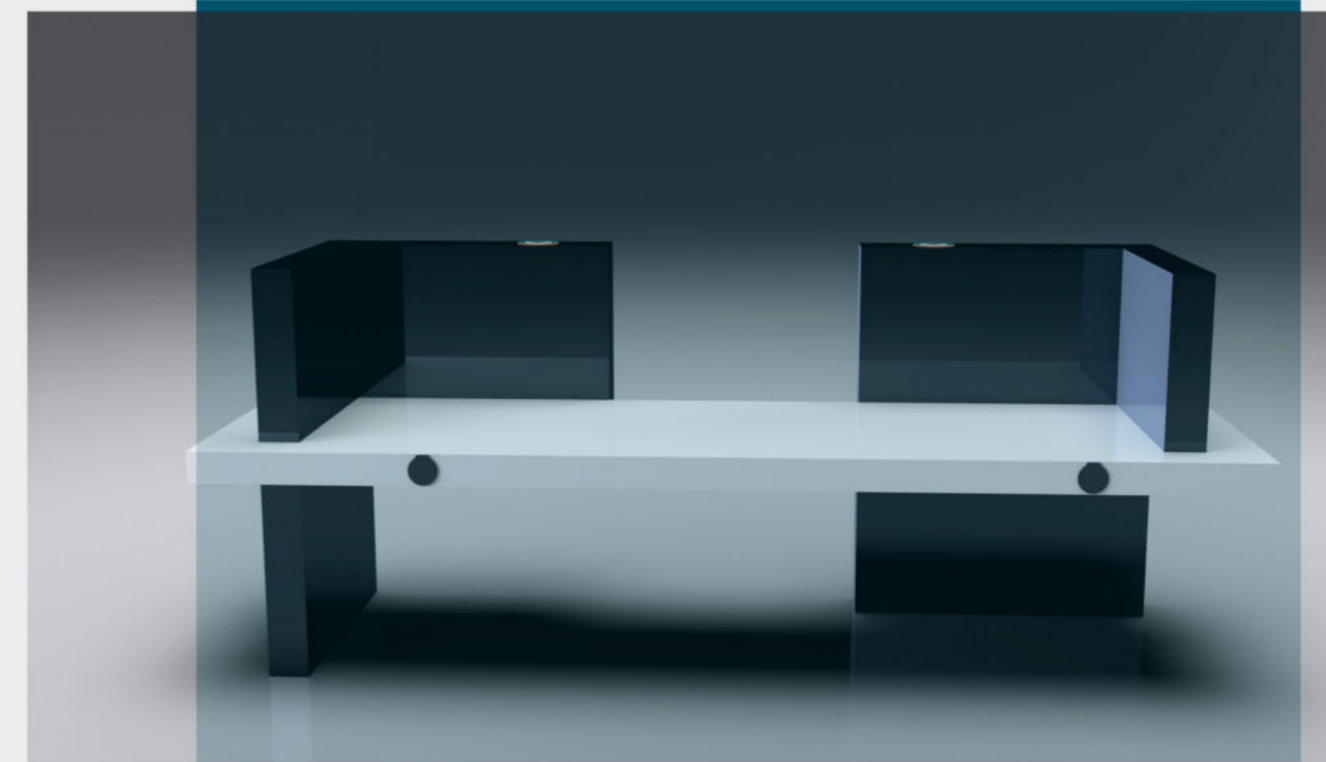

SMART INDOOR FURNITURE

SMART INDOOR FURNITURE

WYR1801

Material: Stainless steel #201
Dimensions: L- 180cm, W- 50cm, H- 42/65cm
AC POWER
Weight: estimated 90kg
USB charging:
Number of ports: 2
Power (per port): 5V (2.1A)
Wireless charging: 2
Ambient light: LED strip light RGBW/Warm white
Bluetooth speaker: 5/12V
Wi-Fi: 4G/International router
Smart Sensor
Smart Voice
Smart Speaker

The price includes our Smartbox for with our smart platform / app. At the end of the catalog the characteristics of our Smart Platform Adlis Smart.

SMART INDOOR FURNITURE

WYR1801A

Material: Stainless steel #201
Dimensions: L- 180cm, W- 50cm, H- 42/65cm
AC POWER
Weight: estimated 60kg
USB charging:
Number of ports: 2
Power (per port): 5V (2.1A)
Wireless charging: 2
Ambient light: LED strip light RGBW/Warm white
Bluetooth speaker: 5/12V
Wi-Fi: 4G/International router
1 TV LCD 19"
Smart Box for the platform
Smart Sensor
Smart Voice
Smart Speaker

The price includes our Smartbox for with our smart platform / app. At the end of the catalog the characteristics of our Smart Platform Adlis Smart.

SMART INDOOR FURNITURE

Material: Stainless steel #201
Dimensions: L- 180cm, W- 50cm, H- 42/65cm
AC POWER
Weight: estimated 60kg
USB charging:
Number of ports: 2
Power (per port): 5V (2.1A)
Wireless charging: 2
Ambient light: LED strip light RGBW/Warm white
Bluetooth speaker: 5/12V
Wi-Fi: 4G/International router
2 TV LCD 19"
Smart Box for the platform
Smart Sensor
Smart Voice
Smart Speaker