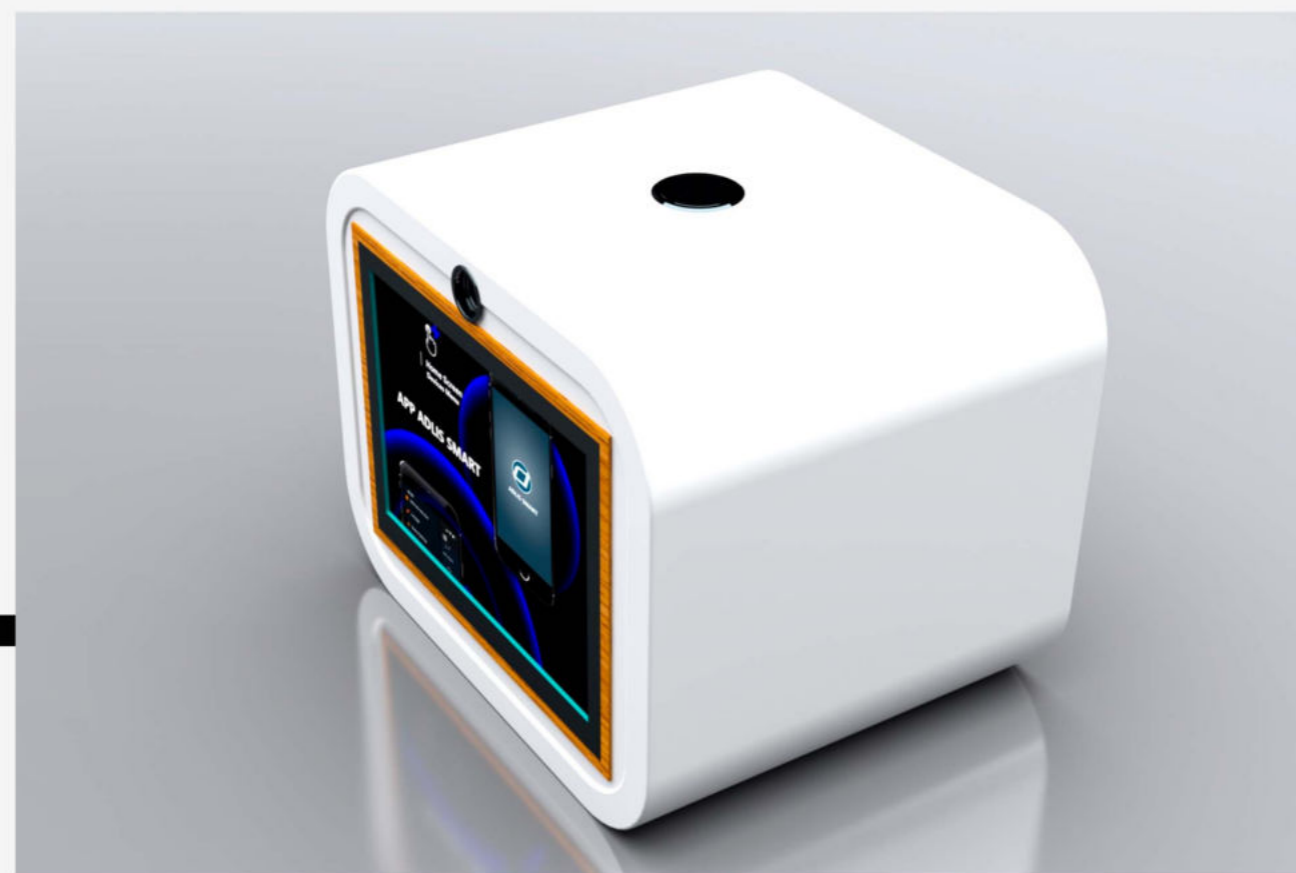

The price includes our Smartbox for with our smart platform / app. At the end of the catalog the characteristics of our Smart Platform Adlis Smart.

Material: Stainless steel #201
Dimensions: L- 56cm, W- 46cm, H- 46cm
AC POWER
Weight: estimated 45kg
USB charging: 1
Power (per port): 5V (2.1A)
Wireless charging: 1
Ambient light: LED strip light RGBW/Warm white
Bluetooth speaker: 5/12V
Wi-Fi: 4G/International router
Touch Screen with Smart Home
Smart Box for the platform
Smart Sensor
Smart Voice
Smart Speaker