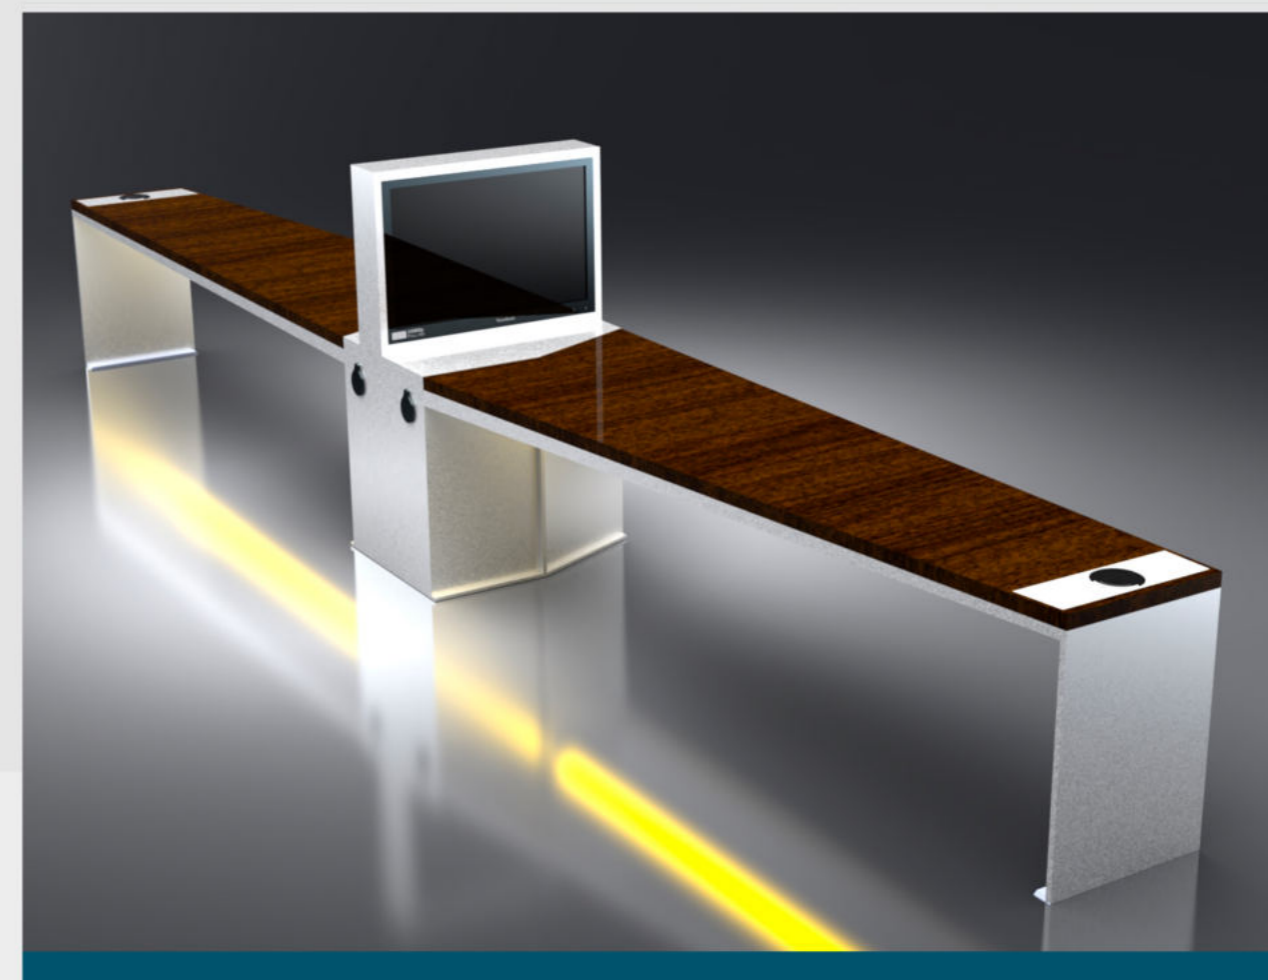

SMART INDOOR FURNITURE

WYR1805A

Material: Stainless steel #201 + WPC WOOD
Dimensions: L- 375cm, W- 50cm, H- 45cm
AC POWER
Weight: estimated 120kg
USB charging:
Number of ports: 3
Power (per port): 5V (2.1A)
Wireless charging: 2
Ambient light: LED strip light RGBW/Warm white
Bluetooth speaker: 5/12V
Wi-Fi: 4G/International router
2 TV LCD 19"
Smart Box for the platform
Smart Sensor
Smart Voice
Smart Speaker

The price includes our Smartbox for with our smart platform / app. At the end of the catalog the characteristics of our Smart Platform Adlis Smart.