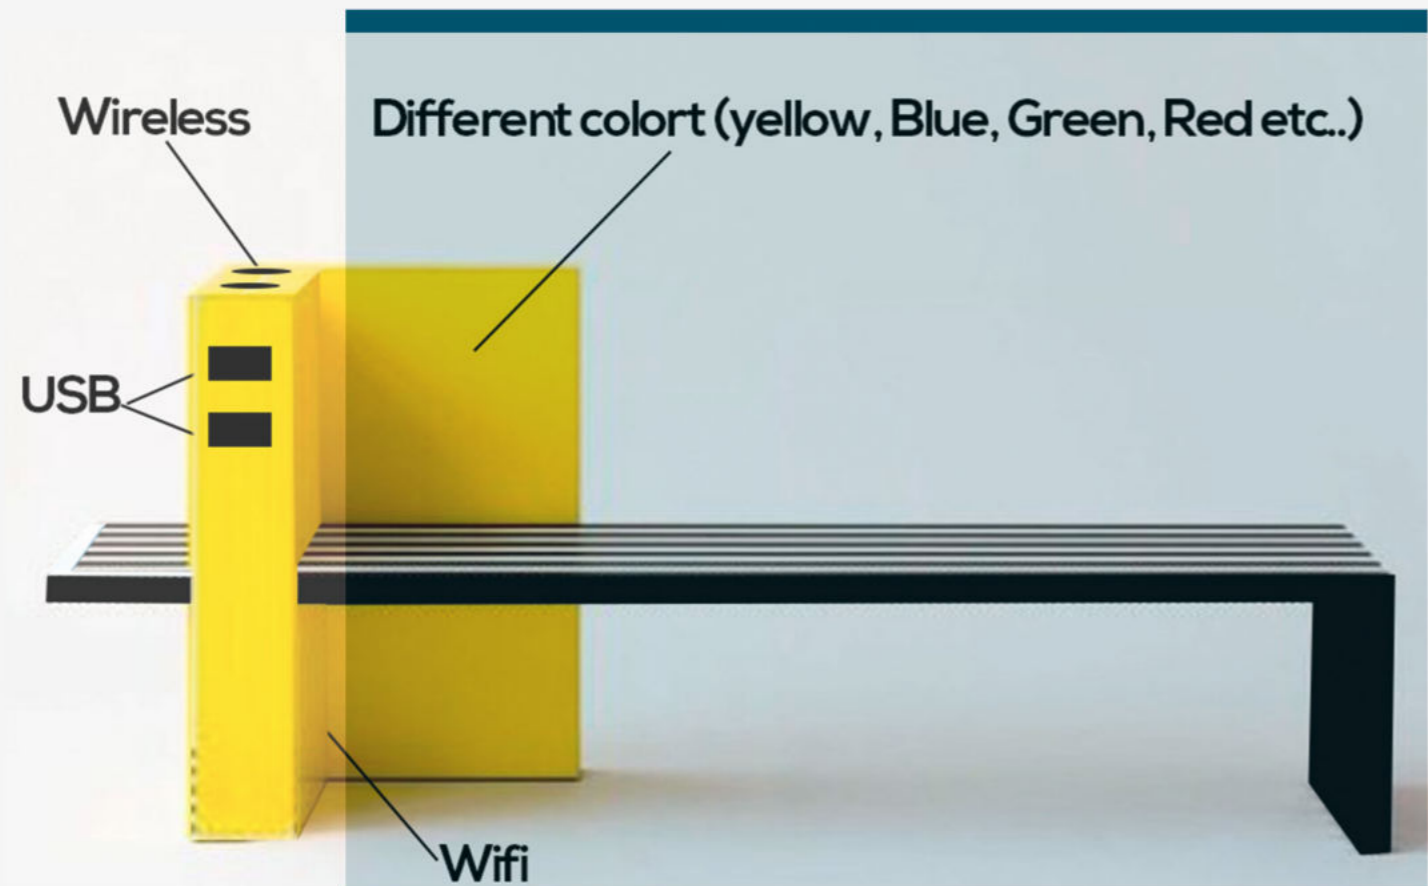

SMART INDOOR FURNITURE

SMART INDOOR FURNITURE

WYR1801

Material: Stainless steel #201
Dimensions: L- 180cm, W- 50cm, H- 42/65cm
AC POWER
Weight: estimated 90kg
USB charging:
Number of ports: 2
Power (per port): 5V (2.1A)
Wireless charging: 2
Ambient light: LED strip light RGBW/Warm white
Bluetooth speaker: 5/12V
Wi-Fi: 4G/International router
Smart Sensor
Smart Voice
Smart Speaker

The price includes our Smartbox for with our smart platform / app. At the end of the catalog the characteristics of our Smart Platform Adlis Smart.

SMART INDOOR FURNITURE

WYR1801A

Material: Stainless steel #201
Dimensions: L- 180cm, W- 50cm, H- 42/65cm
AC POWER
Weight: estimated 60kg
USB charging:
Number of ports: 2
Power (per port): 5V (2.1A)
Wireless charging: 2
Ambient light: LED strip light RGBW/Warm white
Bluetooth speaker: 5/12V
Wi-Fi: 4G/International router
1 TV LCD 19"
Smart Box for the platform
Smart Sensor
Smart Voice
Smart Speaker