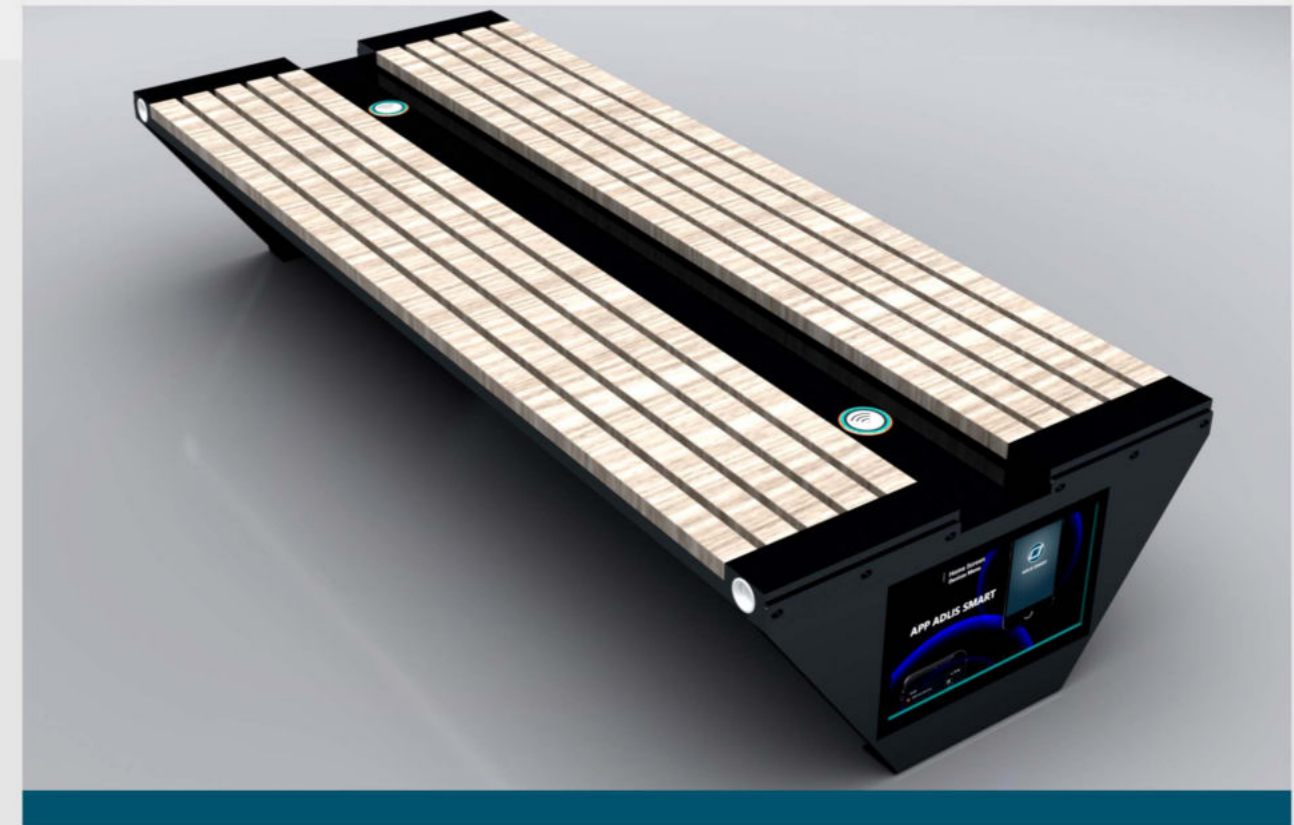

SMART INDOOR FURNITURE