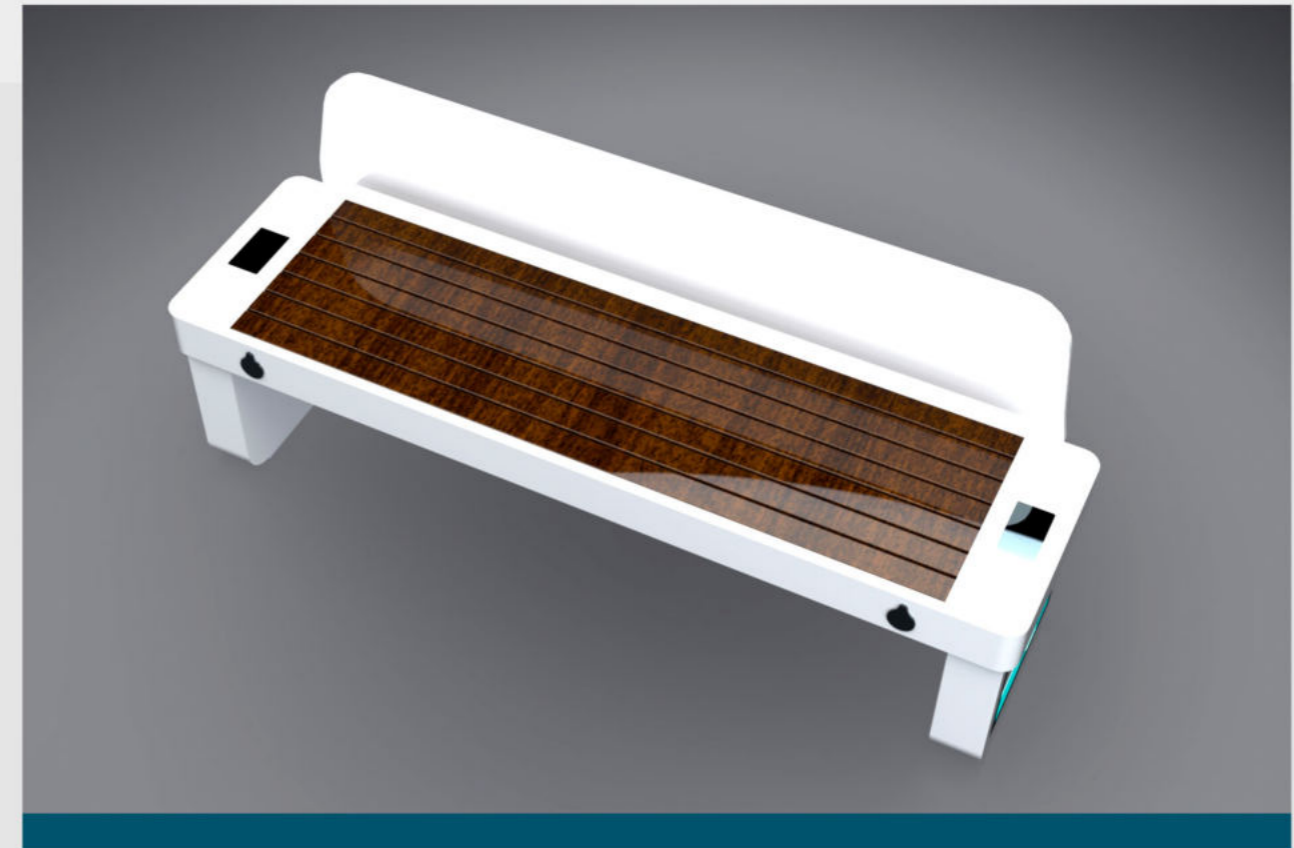

SMART INDOOR FURNITURE

WYR1809A

Material: Stainless steel #201 + WPC WOOD
Dimensions: L- 170, W- 45cm, H- 44/76cm
AC POWER
Weight: estimated 75kg
USB charging:
Number of ports: 2
Wireless charging: 2
Ambient light: LED strip light RGBW/Warm white
Bluetooth speaker: 5/12V
Wi-Fi: 4G/International router
2 TV LCD 19"
Smart Box for the platform
Smart Sensor
Smart Voice
Smart Speaker

The price includes our Smartbox for with our smart platform / app. At the end of the catalog the characteristics of our Smart Platform Adlis Smart.