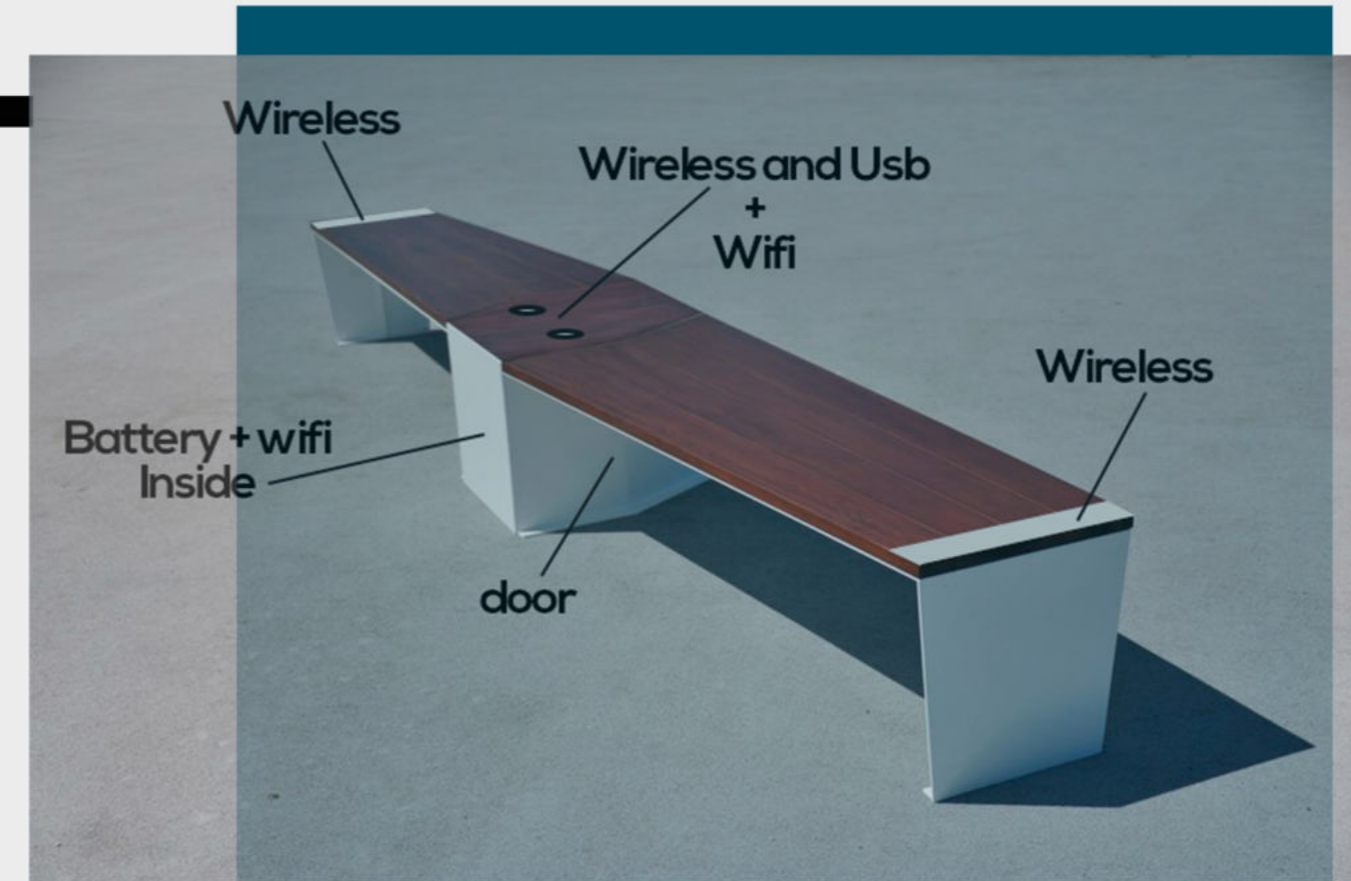

SMART INDOOR FURNITURE

ADLIS
WEIYIN
Official Manufacturer

WYR1804

Material: Stainless steel #201 + WPC WOOD
Dimensions: L- 185cm, W- 55cm, H- 44cm
AC POWER
Weight: estimated 70kg
USB charging:
Number of ports: 4
Power (per port): 5V (2.1A)
Wireless charging: 2
Ambient light: LED strip light RGBW/Warm white
Bluetooth speaker: 5/12V
Wi-Fi: 4G/International router
Smart Box for the platform
Smart Sensor
Smart Voice
Smart Speaker

The price includes our Smartbox for with our smart platform / app. At the end of the catalog the characteristics of our Smart Platform Adlis Smart.

SMART INDOOR FURNITURE

WYR1805

Material: Stainless steel #201 + WPC WOOD
Dimensions: L- 375cm, W- 50cm, H- 45cm
AC POWER