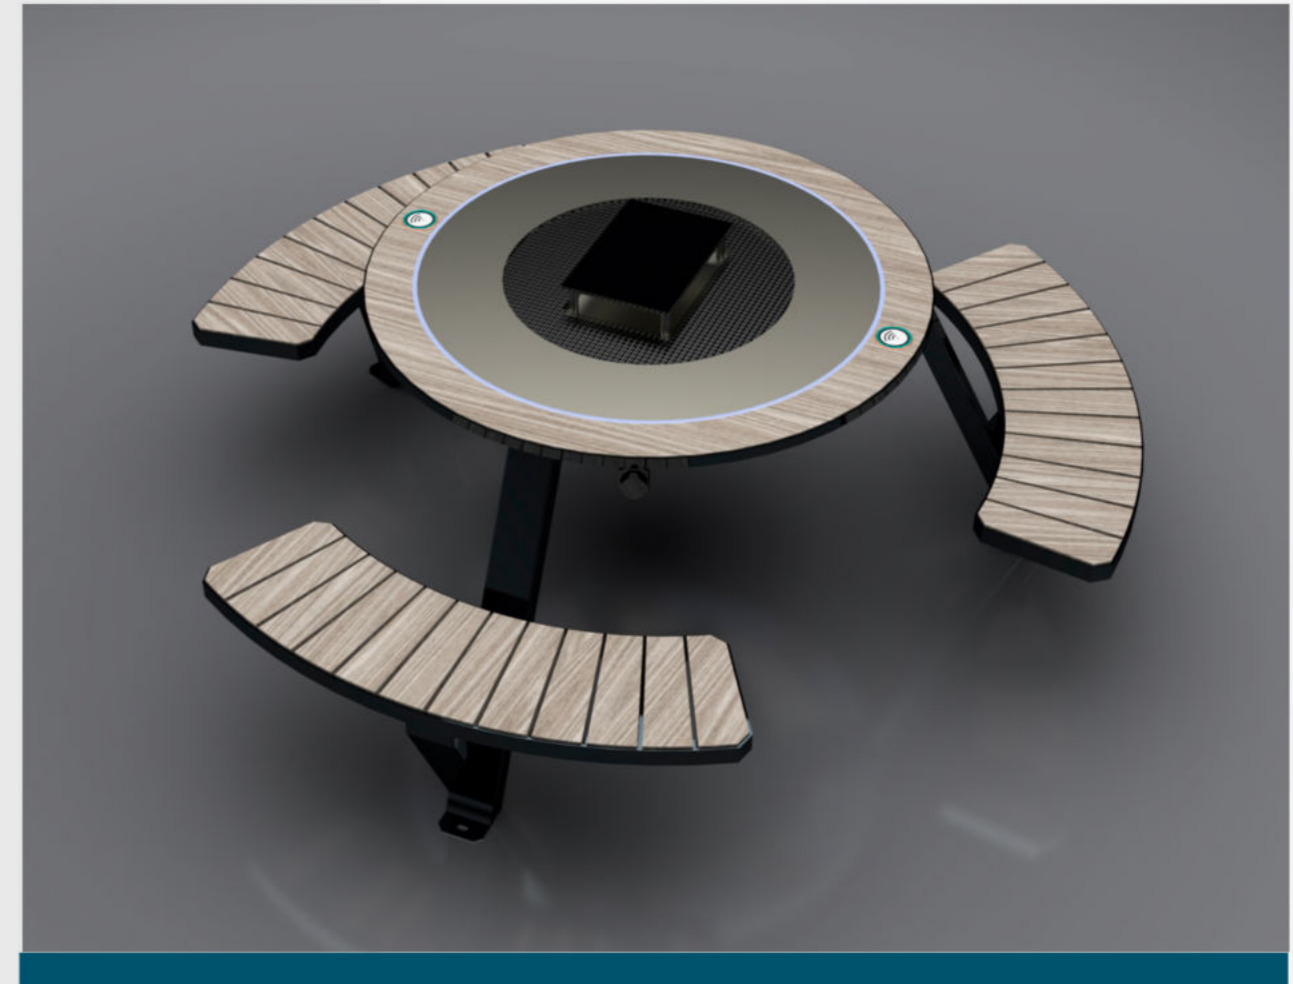

SMART INDOOR FURNITURE

WYR1819

Material: Stainless steel #201 + WPC wood
Dimensions: D- 230cm, H- 45cm
AC POWER
Weight: estimated 140kg
BBQ System in the center
6 different types of plate to cook
USB charging:
Number of ports: 3
Power (per port): 5V (2.1A)
Wireless charging: 2
Ambient light: LED strip light RGBW/Warm white
Bluetooth speaker: 5/12V
Smart Sensor
Smart voice
Cooling System
Smart box control Adlis Platform
Wi-Fi: 4G/International router

The price includes our Smartbox for with our smart platform / app. At the end of the catalog the characteristics of our Smart Platform Adlis Smart.