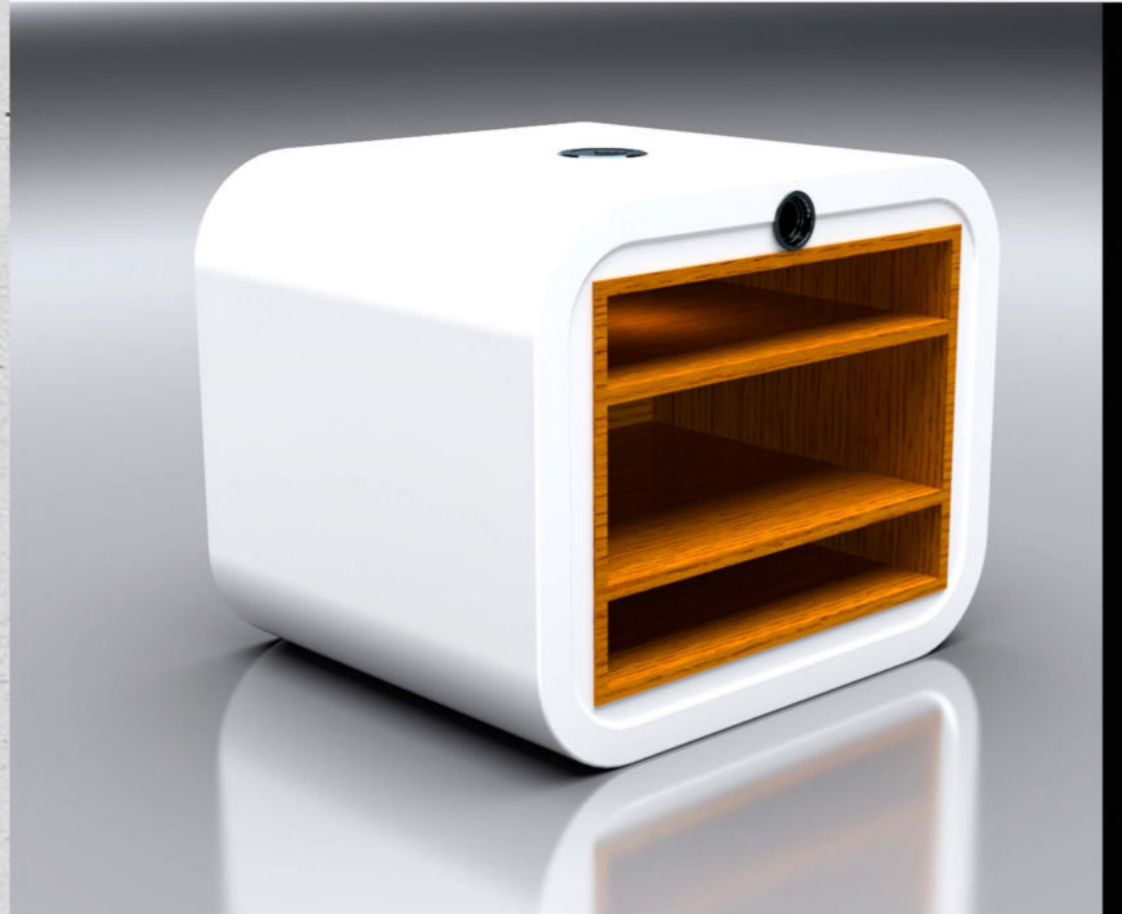

The price includes our Smartbox for with our smart platform / app. At the end of the catalog the characteristics of our Smart Platform Adlis Smart.

SMART INDOOR FURNITURE

WYR1811

Material: Stainless steel #201 + WPC WOOD
Dimensions: L-180cm, W-46cm, H-46cm
AC POWER
Weight: estimated 65kg
USB charging: 2
Wireless charging: 2
Ambient light: LED strip light RGBW/Warm white
Bluetooth speaker: 5/12V
Wi-Fi: 4G/International router
Smart Box for the platform
Smart Sensor
Smart Voice
Smart Speaker

The price includes our Smartbox for with our smart platform / app. At the end of the catalog the characteristics of our Smart Platform Adlis Smart.

SMART INDOOR FURNITURE

WYR1811A

Material: Stainless steel #201 + WPC WOOD
Dimensions: L-180cm, W-46cm, H-46cm
AC POWER
Weight: estimated 65kg
USB charging: 2
Wireless charging: 2
Ambient light: LED strip light RGBW/Warm white
Bluetooth speaker: 5/12V
Wi-Fi: 4G/International router
Screen Digital Display
Smart Box for the platform
Smart Sensor
Smart Voice
Smart Speaker

The price includes our Smartbox for with our smart platform / app. At the end of the catalog the characteristics of our Smart Platform Adlis Smart.

SMART INDOOR FURNITURE

WYR1812

Material: Stainless steel #201
Dimensions: L- 56cm, W- 46cm, H- 46cm
AC POWER
Weight: estimated 45kg
USB charging: 1
Power (per port): 5V (2.1A)
Wireless charging: 1
Ambient light: LED strip light RGBW/Warm white
Bluetooth speaker: 5/12V
Wi-Fi: 4G/International router
Smart Box for the platform
Smart Sensor
Smart Voice
Smart Speaker