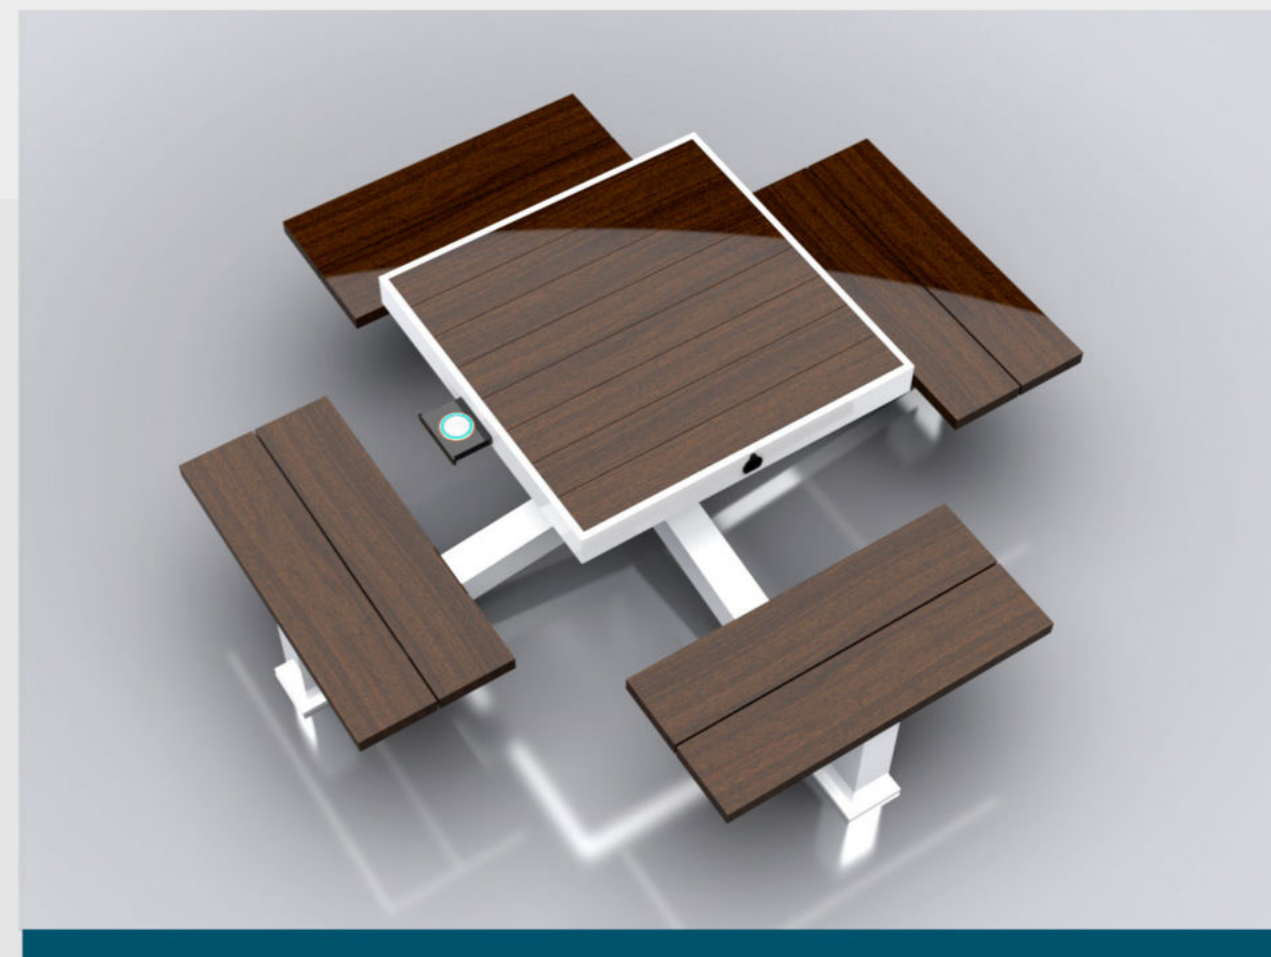

SMART INDOOR FURNITURE

WYR1821

Material: Stainless steel #201 + WPC wood
Dimensions: L- 200cm, W- 90cm, H- 76cm
Weight: estimated 40kg
AC POWER
USB charging: 2 / 5V (2.1A)
Adlis Smart Patent System:
New Drawer Style Wireless System : 2
Ambient light: LED strip light RGBW/Warm white
Bluetooth speaker: 5/12V
Wi-Fi: 4G/International router
Smart Sensor
Smart Voice
Smart Speaker

The price includes our Smartbox for with our smart platform / app. At the end of the catalog the characteristics of our Smart Platform Adlis Smart.