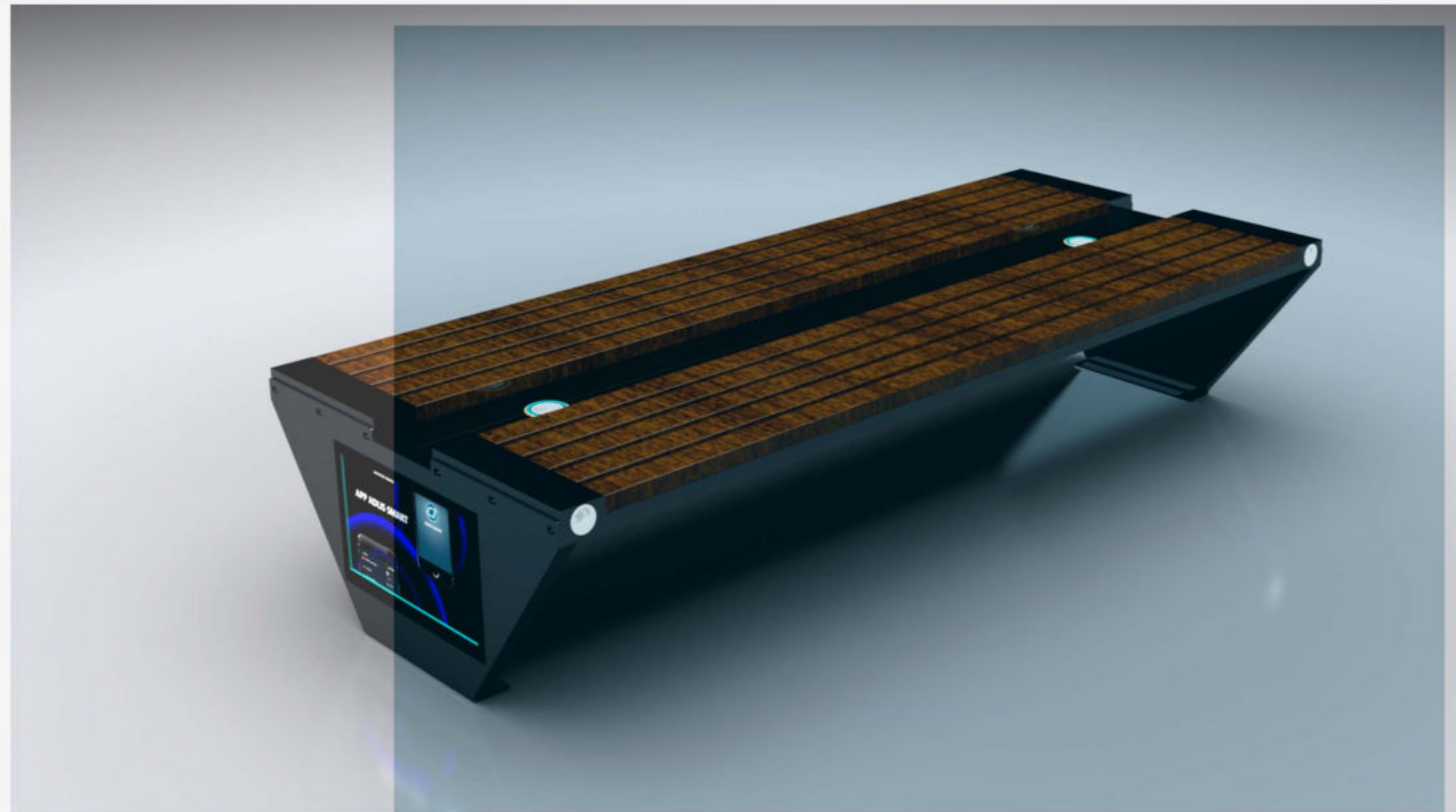

SMART INDOOR FURNITURE