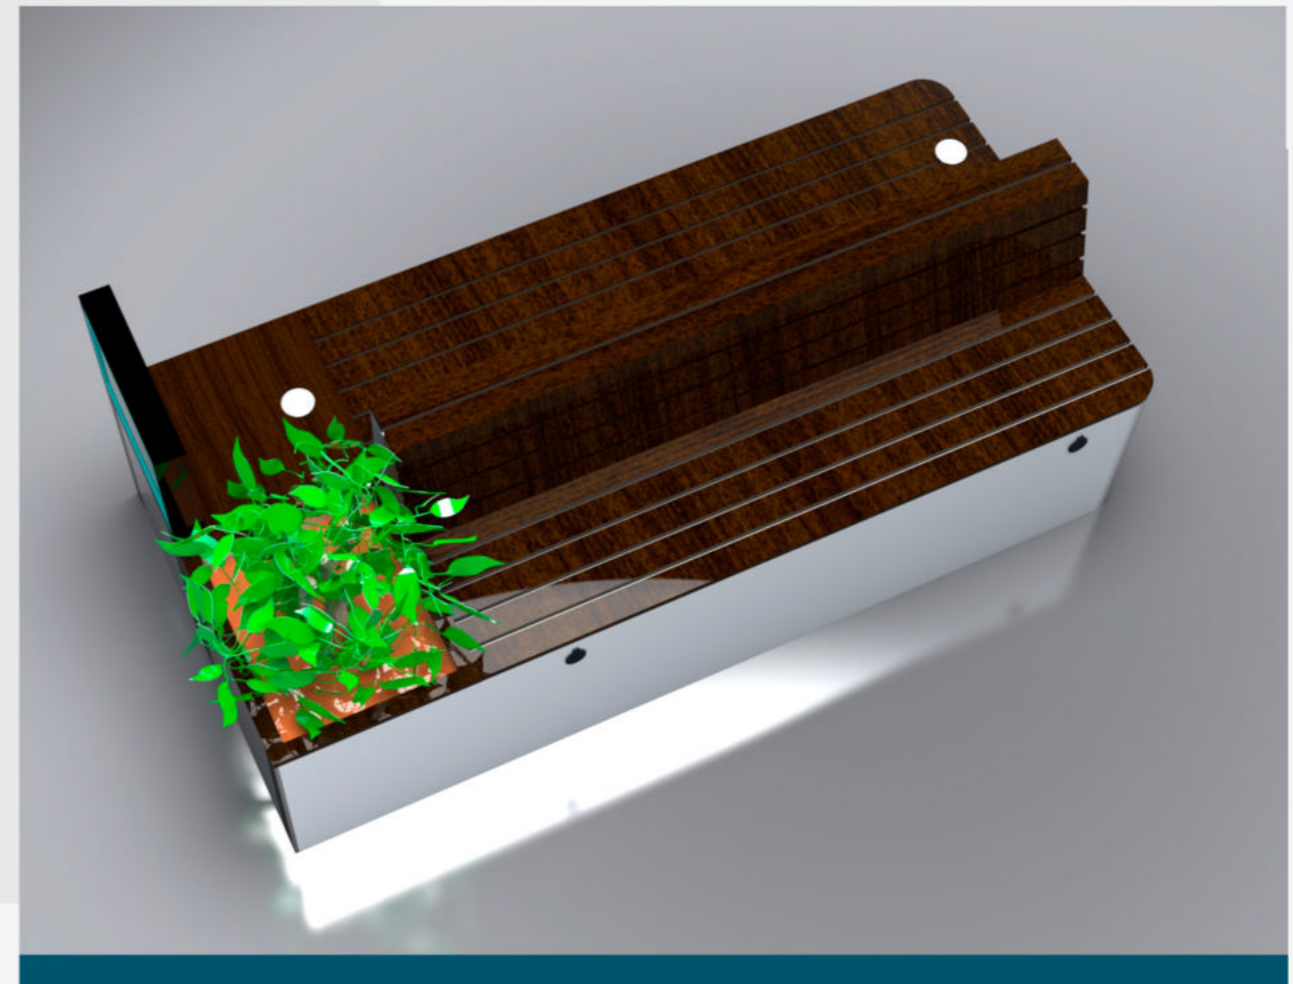

WYR1806A

The price includes our Smartbox for with our smart platform / app. At the end of the catalog the characteristics of our Smart Platform Adlis Smart.

SMART INDOOR FURNITURE

WYR1807

Material: Stainless steel #201 + WPC WOOD
Dimensions: L- 180cm*2, W- 60cm, H- 50/78cm
Dimensions: L- 110, W- 45cm, H- 50cm
AC POWER
Weight: estimated 160kg
USB charging:
Number of ports: 4
Wireless charging: 2
Ambient light: LED strip light RGBW/Warm white
Bluetooth speaker: 5/12V
Wi-Fi: 4G/International router
Plantpot
Smart Box for the platform
Smart Sensor
Smart Voice
Smart Speaker

The price includes our Smartbox for with our smart platform / app. At the end of the catalog the characteristics of our Smart Platform Adlis Smart.

SMART INDOOR FURNITURE

WYR1807A

Material: Stainless steel #201 + WPC WOOD
Dimensions: L- 180cm*2, W- 60cm, H- 50/78cm
Dimensions: L- 110, W- 45cm, H- 50cm
AC POWER
Weight: estimated 160kg
USB charging:
Number of ports: 4
Wireless charging: 2
Ambient light: LED strip light RGBW/Warm white
Bluetooth speaker: 5/12V
Wi-Fi: 4G/International router
1 TV LCD 19"
Plantpot
Smart Box for the platform
Smart Sensor
Smart Voice
Smart Speaker