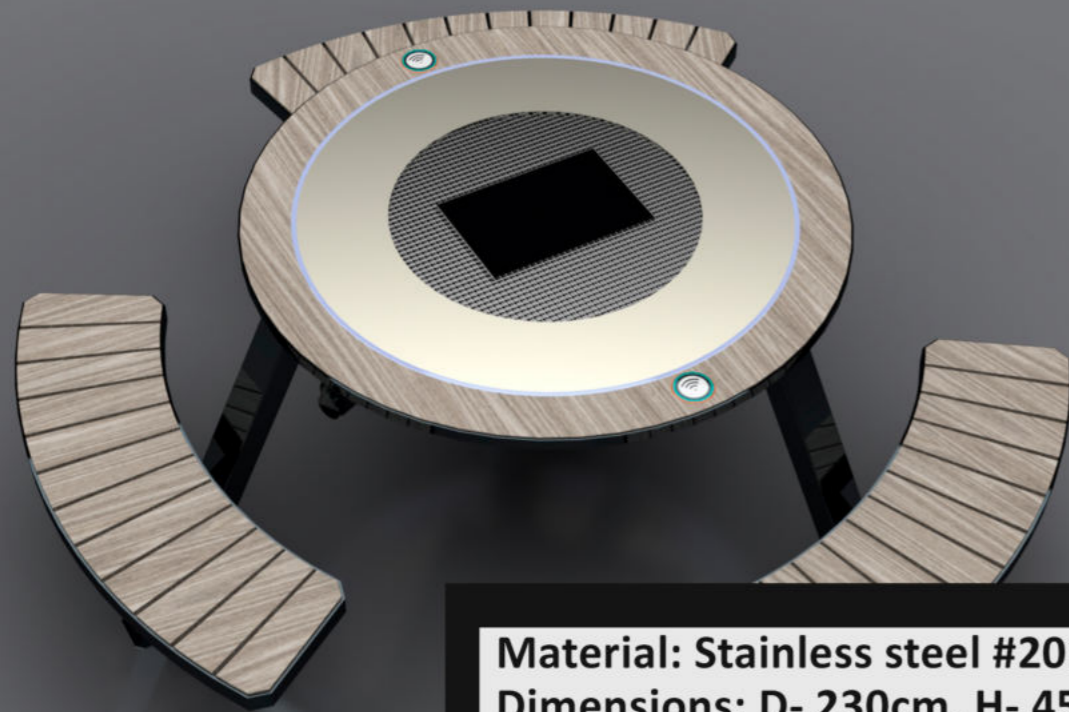

SMART INDOOR FURNITURE

WYR1818

Smart Waste

Material: Stainless steel #304

Dimensions: L-52cm, W-42cm, H-110cm

Capacity: 70L

AC POWER

LED Strip Light RGB/W

SMART INDOOR FURNITURE

WYR1819

Material: Stainless steel #201 + WPC wood
Dimensions: D- 230cm, H- 45cm
AC POWER
Weight: estimated 140kg
BBQ System in the center
6 different types of plate to cook
USB charging:
Number of ports: 3
Power (per port): 5V (2.1A)
Wireless charging: 2
Ambient light: LED strip light RGBW/Warm white
Bluetooth speaker: 5/12V
Smart Sensor
Smart voice
Cooling System
Smart box control Adlis Platform
Wi-Fi: 4G/International router