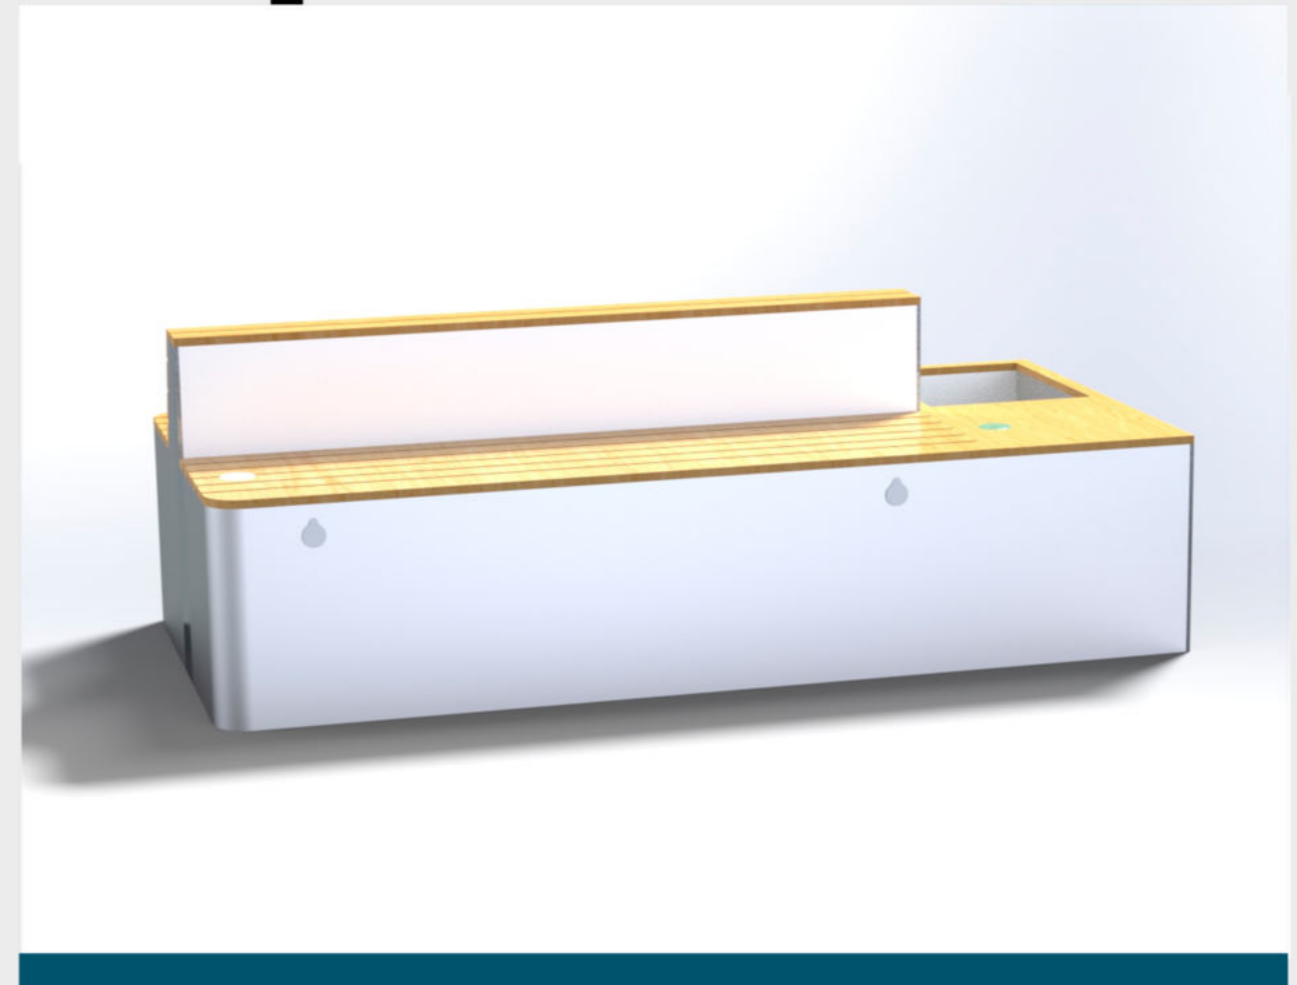

The price includes our Smartbox for with our smart platform / app. At the end of the catalog the characteristics of our Smart Platform Adlis Smart.

SMART INDOOR FURNITURE

Material: Stainless steel #201 + WPC WOOD
Dimensions: L- 170cm*2, W- 45cm, H- 42cm
AC POWER
Weight: estimated 120kg
USB charging:
Number of ports: 2
Wireless charging: 1
Ambient light: LED strip light RGBW/Warm white
1 TV LCD 19"
Bluetooth speaker: 5/12V
Wi-Fi: 4G/International router
Plantpot
Smart Box for the platform
Smart Sensor
Smart Voice
Smart Speaker

WYR1806A

The price includes our Smartbox for with our smart platform / app. At the end of the catalog the characteristics of our Smart Platform Adlis Smart.

SMART INDOOR FURNITURE

WYR1807

Material: Stainless steel #201 + WPC WOOD
Dimensions: L- 180cm*2, W- 60cm, H- 50/78cm
Dimensions: L- 110, W- 45cm, H- 50cm
AC POWER
Weight: estimated 160kg
USB charging:
Number of ports: 4
Wireless charging: 2
Ambient light: LED strip light RGBW/Warm white
Bluetooth speaker: 5/12V
Wi-Fi: 4G/International router
Plantpot
Smart Box for the platform
Smart Sensor
Smart Voice
Smart Speaker

The price includes our Smartbox for with our smart platform / app. At the end of the catalog the characteristics of our Smart Platform Adlis Smart.

SMART INDOOR FURNITURE

WYR1807A

Material: Stainless steel #201 + WPC WOOD
Dimensions: L- 180cm*2, W- 60cm, H- 50/78cm
Dimensions: L- 110, W- 45cm, H- 50cm
AC POWER
Weight: estimated 160kg
USB charging:
Number of ports: 4
Wireless charging: 2
Ambient light: LED strip light RGBW/Warm white
Bluetooth speaker: 5/12V
Wi-Fi: 4G/International router
1 TV LCD 19"
Plantpot
Smart Box for the platform
Smart Sensor
Smart Voice
Smart Speaker