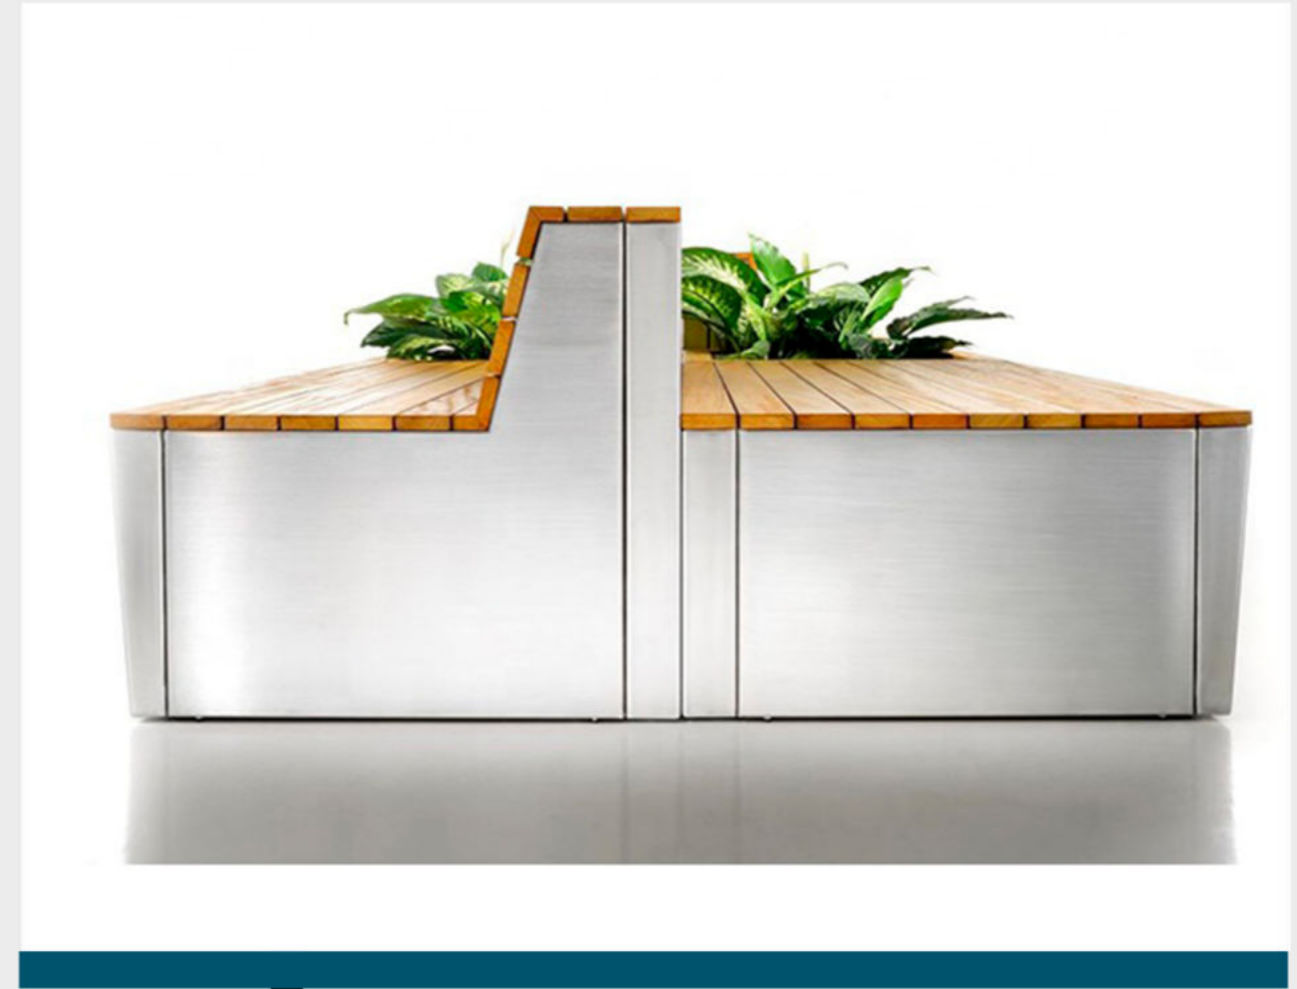

SMART INDOOR FURNITURE