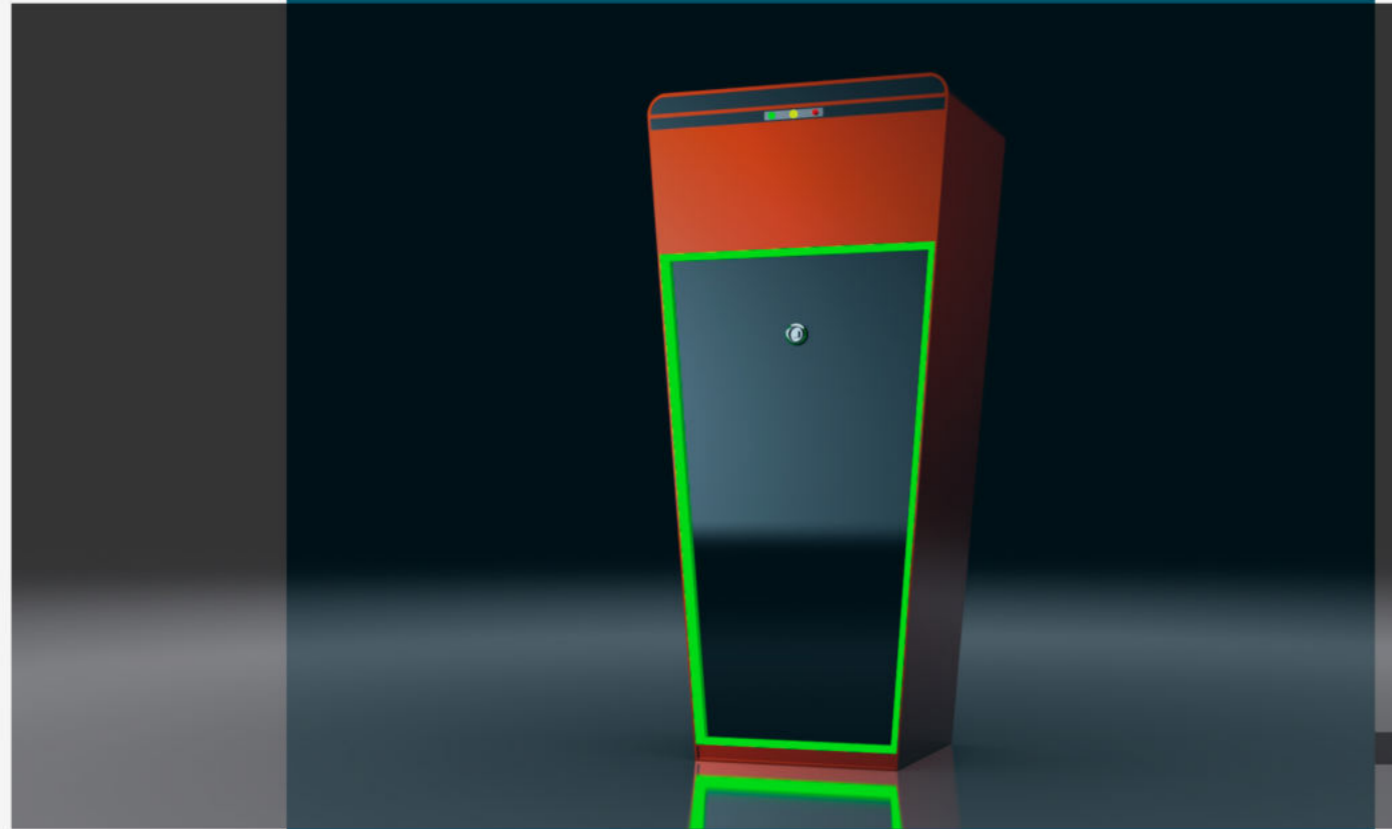

SMART INDOOR FURNITURE

WYR1818

Smart Waste

Material: Stainless steel #304

Dimensions: L-52cm, W-42cm, H-110cm

Capacity: 70L

AC POWER

LED Strip Light RGB/W