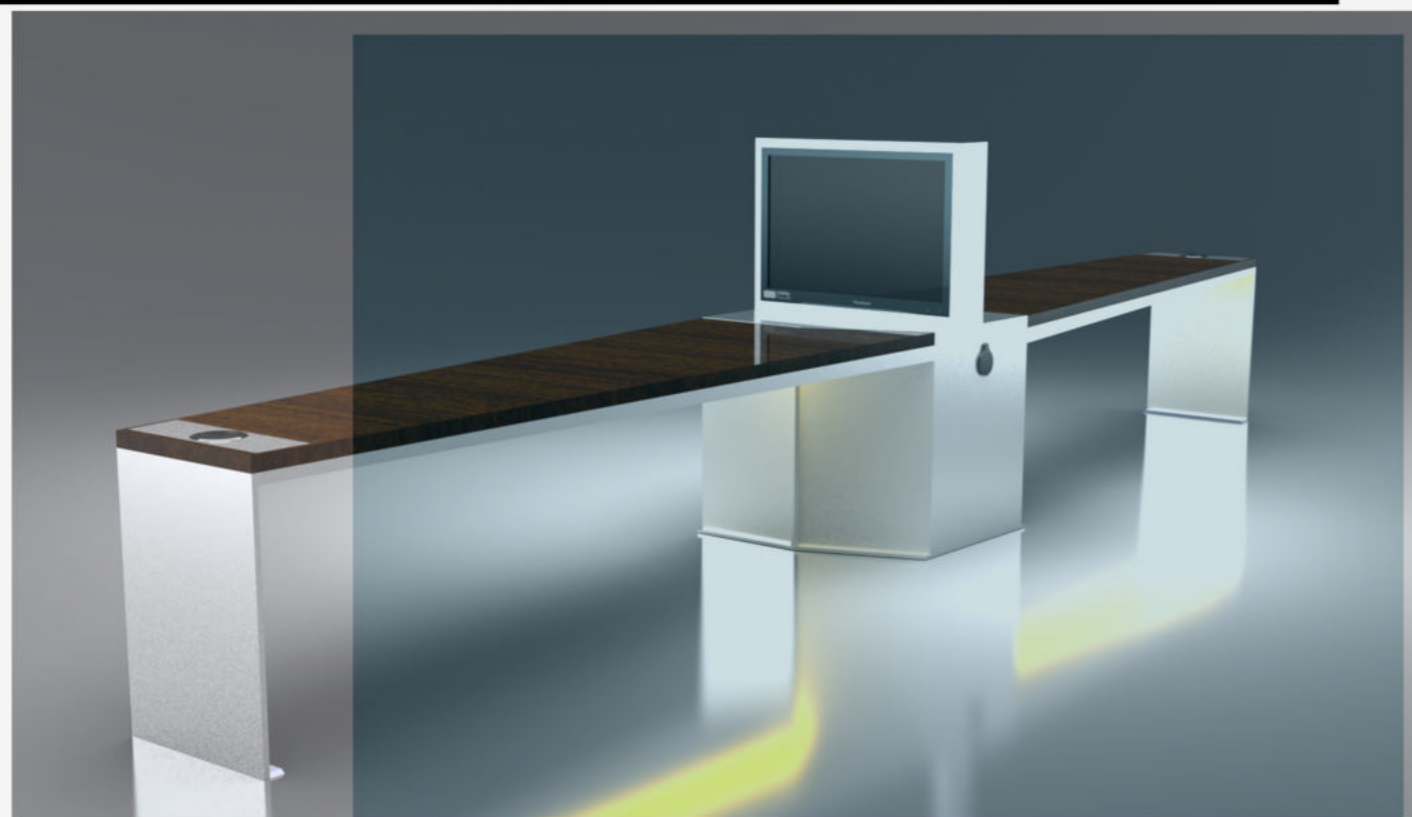

SMART INDOOR FURNITURE

WYR1805A

Material: Stainless steel #201 + WPC WOOD
Dimensions: L- 375cm, W- 50cm, H- 45cm
AC POWER
Weight: estimated 120kg
USB charging:
Number of ports: 3
Power (per port): 5V (2.1A)
Wireless charging: 2
Ambient light: LED strip light RGBW/Warm white
Bluetooth speaker: 5/12V
Wi-Fi: 4G/International router
2 TV LCD 19"
Smart Box for the platform
Smart Sensor
Smart Voice
Smart Speaker