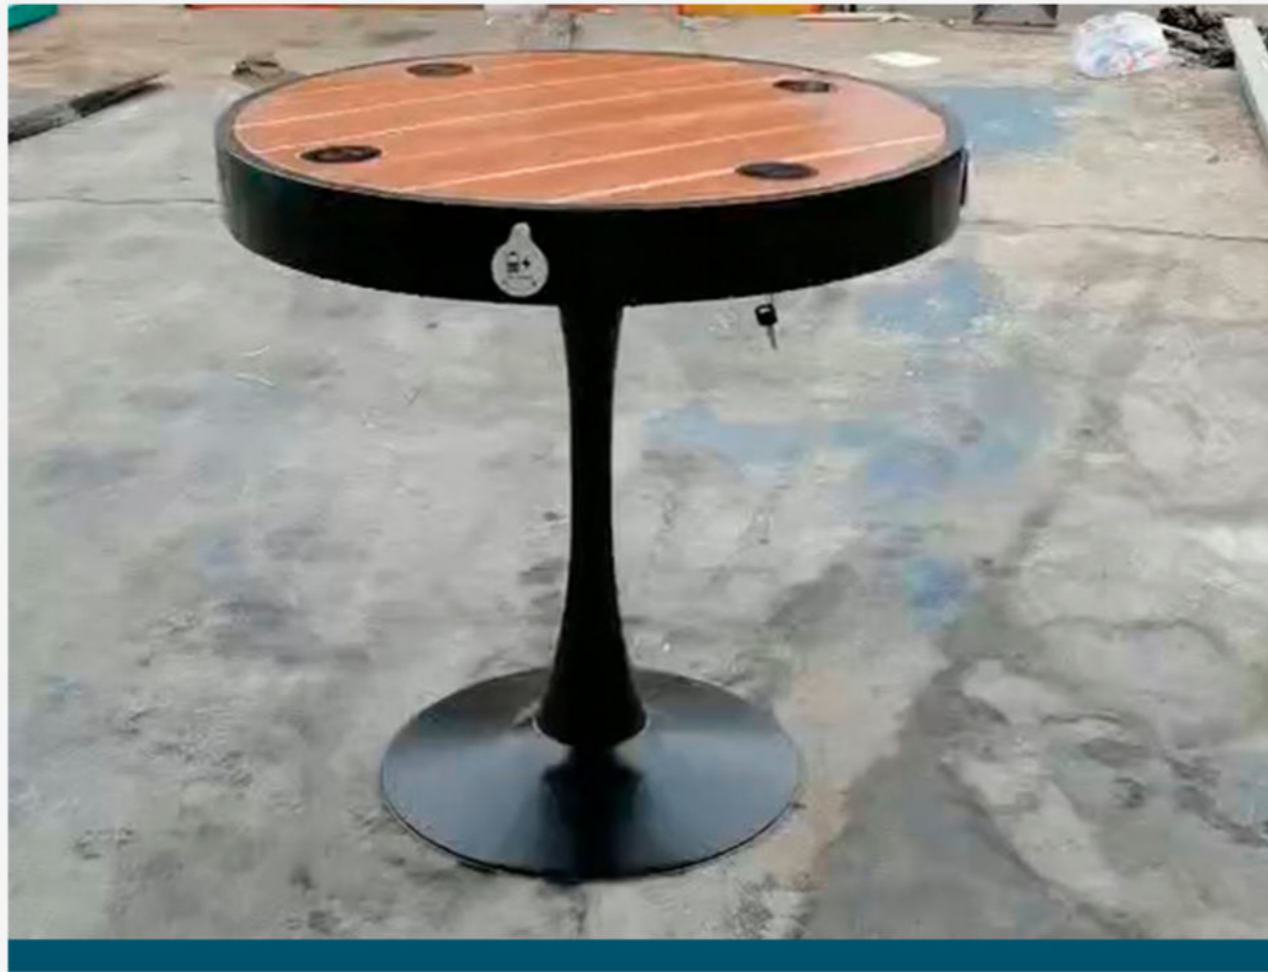

SMART INDOOR FURNITURE

WYR1823

Material: Stainless steel #201 + WPC wood

Dimensions: D- 75cm, H- 77cm

AC power

Weight: estimated 30kg

USB charging:

Number of ports: 2

Power (per port): 5V (2.1A)

Wireless charging: 2

Wi-Fi Optional: 4G/International router

Ambient light: LED strip light RGBW/Warm white

Bluetooth speaker: 5/12V

Smart Box for the platform

Smart Sensor

The price includes our Smartbox for with our smart platform / app. At the end of the catalog the characteristics of our Smart Platform Adlis Smart.