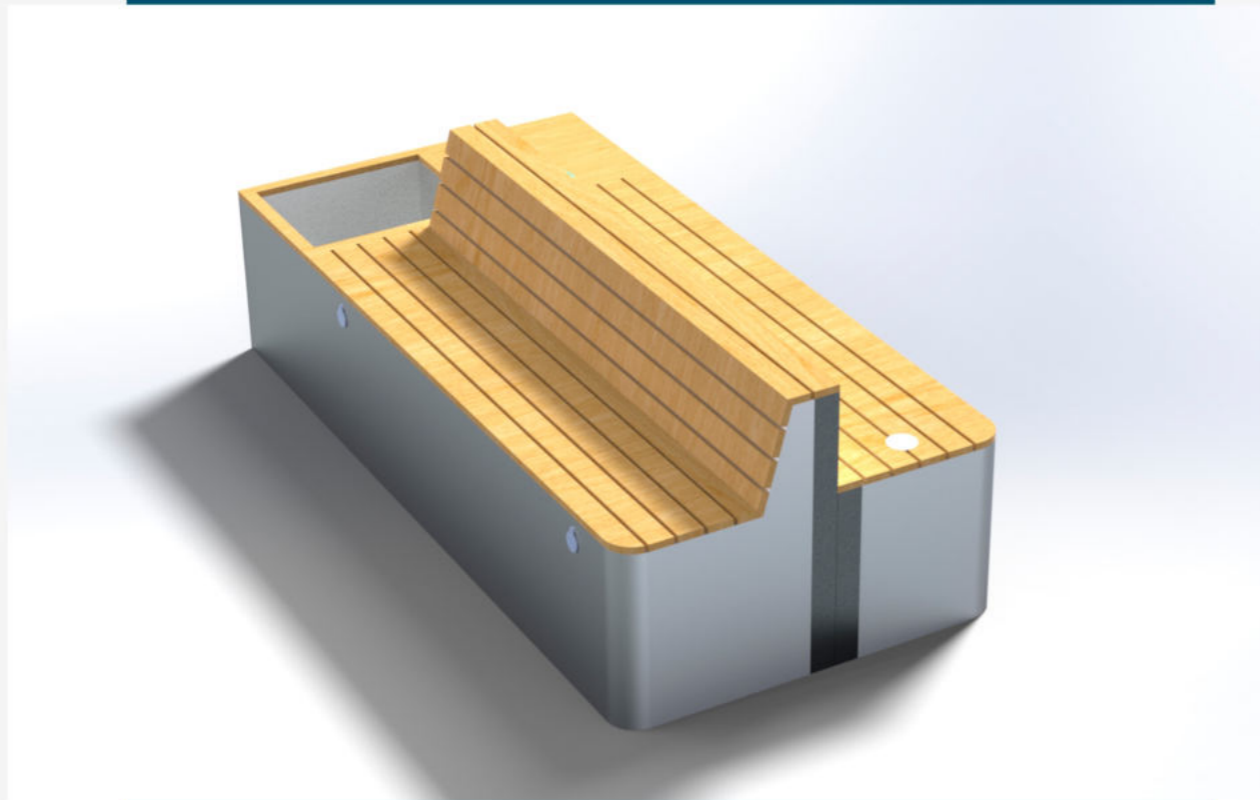

The price includes our Smartbox for with our smart platform / app. At the end of the catalog the characteristics of our Smart Platform Adlis Smart.

SMART INDOOR FURNITURE

Material: Stainless steel #201 + WPC WOOD
Dimensions: L- 170cm*2, W- 45cm, H- 42cm
AC POWER
Weight: estimated 120kg
USB charging:
Number of ports: 2
Wireless charging: 1
Ambient light: LED strip light RGBW/Warm white
1 TV LCD 19"
Bluetooth speaker: 5/12V
Wi-Fi: 4G/International router
Plantpot
Smart Box for the platform
Smart Sensor
Smart Voice
Smart Speaker

WYR1806A

The price includes our Smartbox for with our smart platform / app. At the end of the catalog the characteristics of our Smart Platform Adlis Smart.

SMART INDOOR FURNITURE

WYR1807

Material: Stainless steel #201 + WPC WOOD
Dimensions: L- 180cm*2, W- 60cm, H- 50/78cm
Dimensions: L- 110, W- 45cm, H- 50cm
AC POWER
Weight: estimated 160kg
USB charging:
Number of ports: 4
Wireless charging: 2
Ambient light: LED strip light RGBW/Warm white
Bluetooth speaker: 5/12V
Wi-Fi: 4G/International router
Plantpot
Smart Box for the platform
Smart Sensor
Smart Voice
Smart Speaker