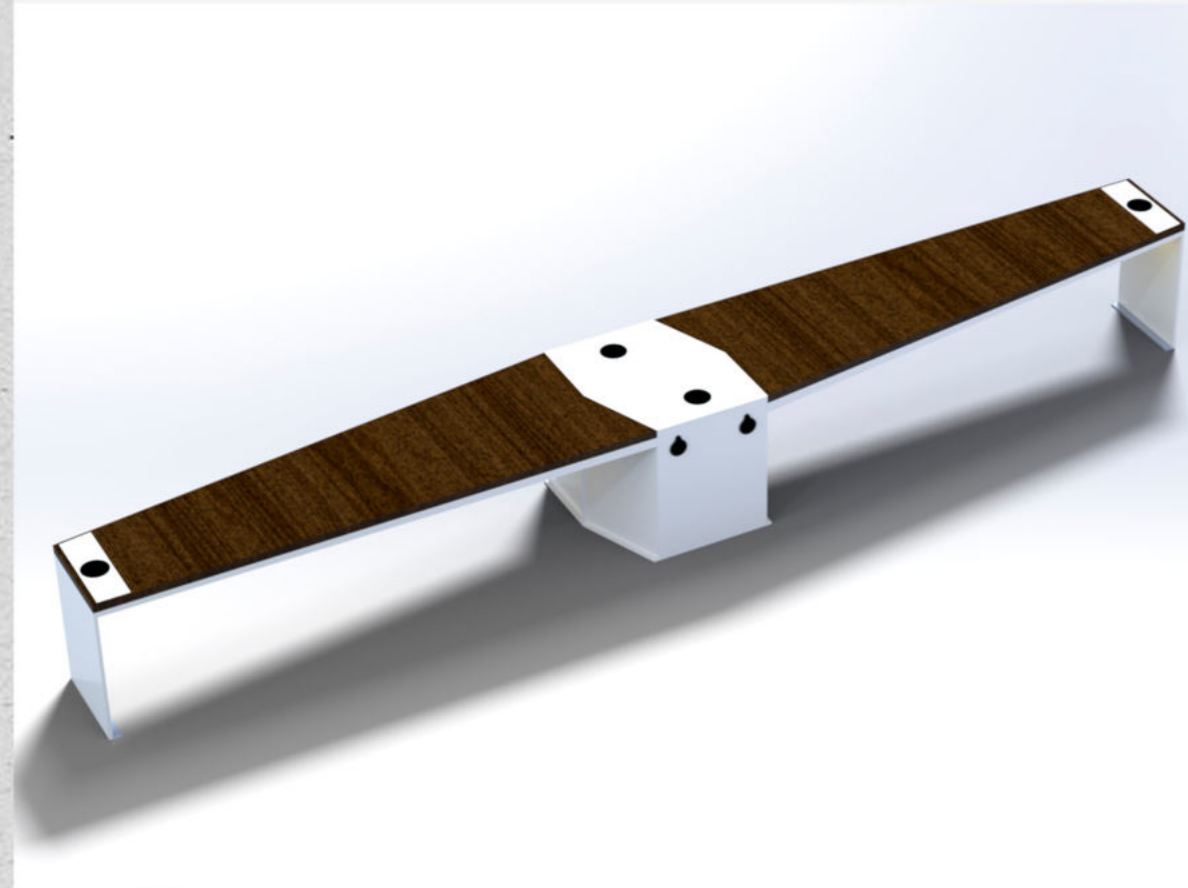

SMART INDOOR FURNITURE

ADLIS
WEIYIN
Official Manufacturer

WYR1804

Material: Stainless steel #201 + WPC WOOD
Dimensions: L- 185cm, W- 55cm, H- 44cm
AC POWER
Weight: estimated 70kg
USB charging:
Number of ports: 4
Power (per port): 5V (2.1A)
Wireless charging: 2
Ambient light: LED strip light RGBW/Warm white
Bluetooth speaker: 5/12V
Wi-Fi: 4G/International router
Smart Box for the platform
Smart Sensor
Smart Voice
Smart Speaker

The price includes our Smartbox for with our smart platform / app. At the end of the catalog the characteristics of our Smart Platform Adlis Smart.

SMART INDOOR FURNITURE

WYR1805

Material: Stainless steel #201 + WPC WOOD
Dimensions: L- 375cm, W- 50cm, H- 45cm
AC POWER