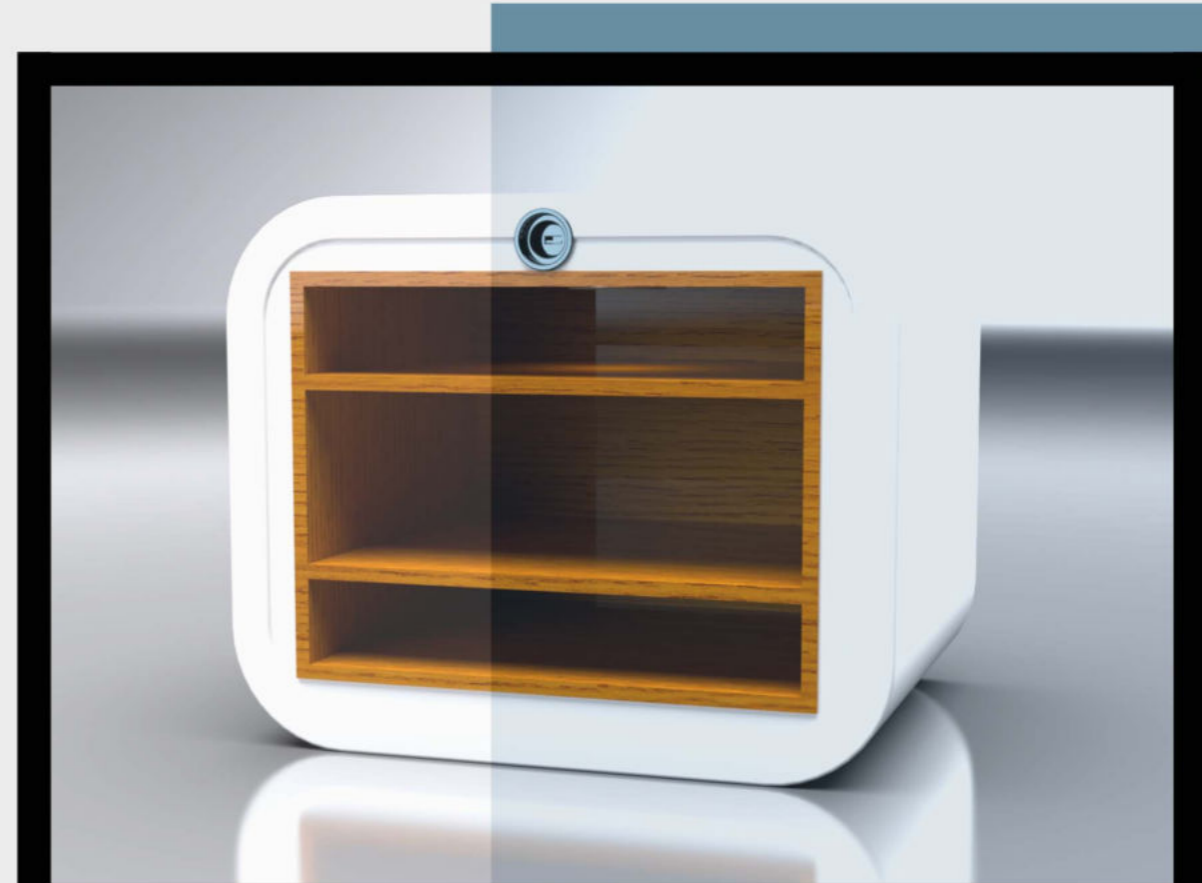

The price includes our Smartbox for with our smart platform / app. At the end of the catalog the characteristics of our Smart Platform Adlis Smart.

SMART INDOOR FURNITURE

WYR1811A

Material: Stainless steel #201 + WPC WOOD
Dimensions: L-180cm, W-46cm, H-46cm
AC POWER
Weight: estimated 65kg
USB charging: 2
Wireless charging: 2
Ambient light: LED strip light RGBW/Warm white
Bluetooth speaker: 5/12V
Wi-Fi: 4G/International router
Screen Digital Display
Smart Box for the platform
Smart Sensor
Smart Voice
Smart Speaker

The price includes our Smartbox for with our smart platform / app. At the end of the catalog the characteristics of our Smart Platform Adlis Smart.

SMART INDOOR FURNITURE

WYR1812

Material: Stainless steel #201
Dimensions: L- 56cm, W- 46cm, H- 46cm
AC POWER
Weight: estimated 45kg
USB charging: 1
Power (per port): 5V (2.1A)
Wireless charging: 1
Ambient light: LED strip light RGBW/Warm white
Bluetooth speaker: 5/12V
Wi-Fi: 4G/International router
Smart Box for the platform
Smart Sensor
Smart Voice
Smart Speaker

Material: Stainless steel #201
Dimensions: L- 56cm, W- 46cm, H- 46cm
AC POWER
Weight: estimated 45kg
USB charging: 1
Power (per port): 5V (2.1A)
Wireless charging: 1
Ambient light: LED strip light RGBW/Warm white
Bluetooth speaker: 5/12V
Wi-Fi: 4G/International router
Touch Screen with Smart Home
Smart Box for the platform
Smart Sensor
Smart Voice
Smart Speaker