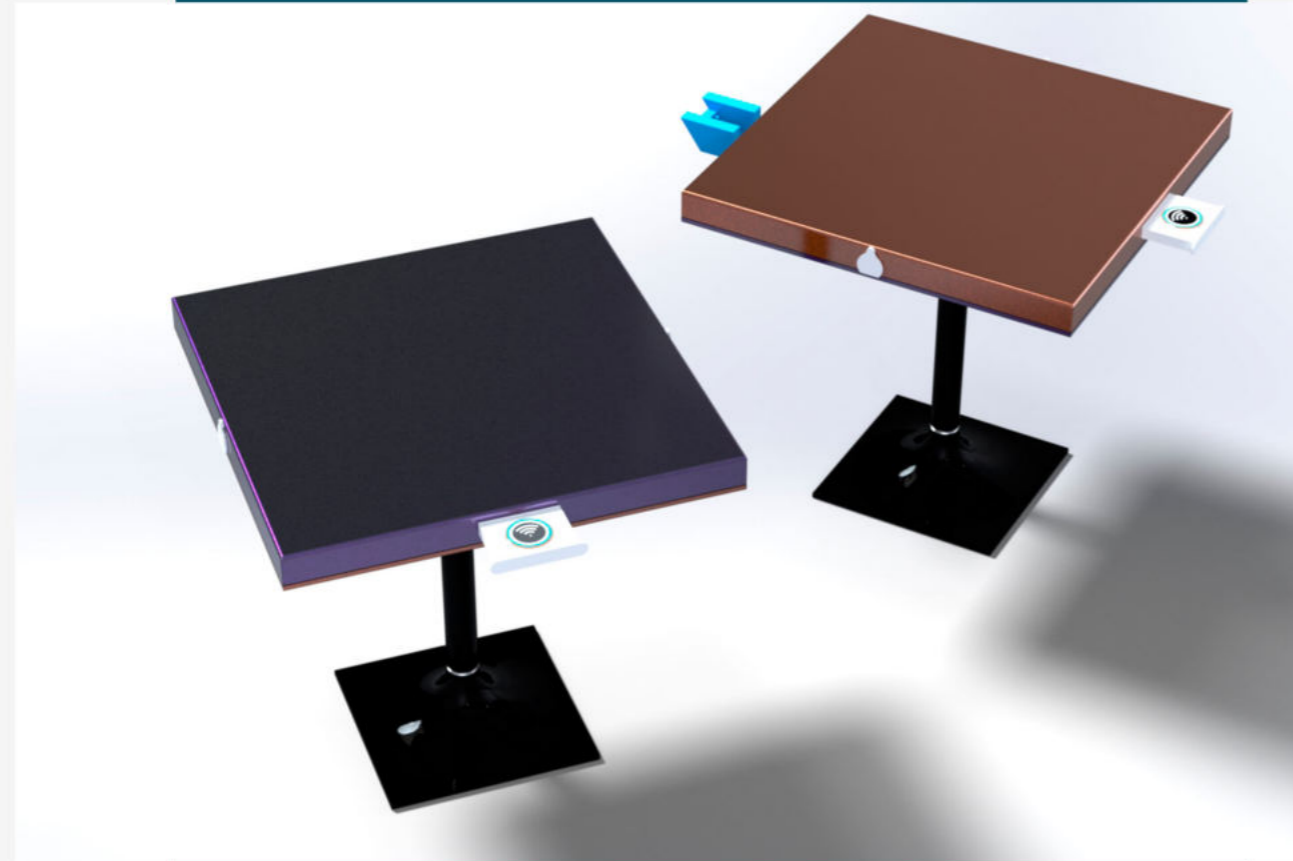

The price includes our Smartbox for with our smart platform / app. At the end of the catalog the characteristics of our Smart Platform Adlis Smart.

SMART INDOOR FURNITURE

WYR1825

Material: Stainless steel #201 + WPC wood
Dimensions: L- 80cm, W- 80cm, H- 72cm
Adlis Smart Patent System:
New AMTB Battery Charger System : 2
Battery capacity: 12V, 30AH*2
Weight: estimated 40kg
USB charging: 2 / 5V (2.1A)
Adlis Smart Patent System:
New Drawer Style Wireless System : 2
Ambient light: LED strip Warm White
Wi-Fi: 4G/International router
Smart Box for the platform
Smart Sensor