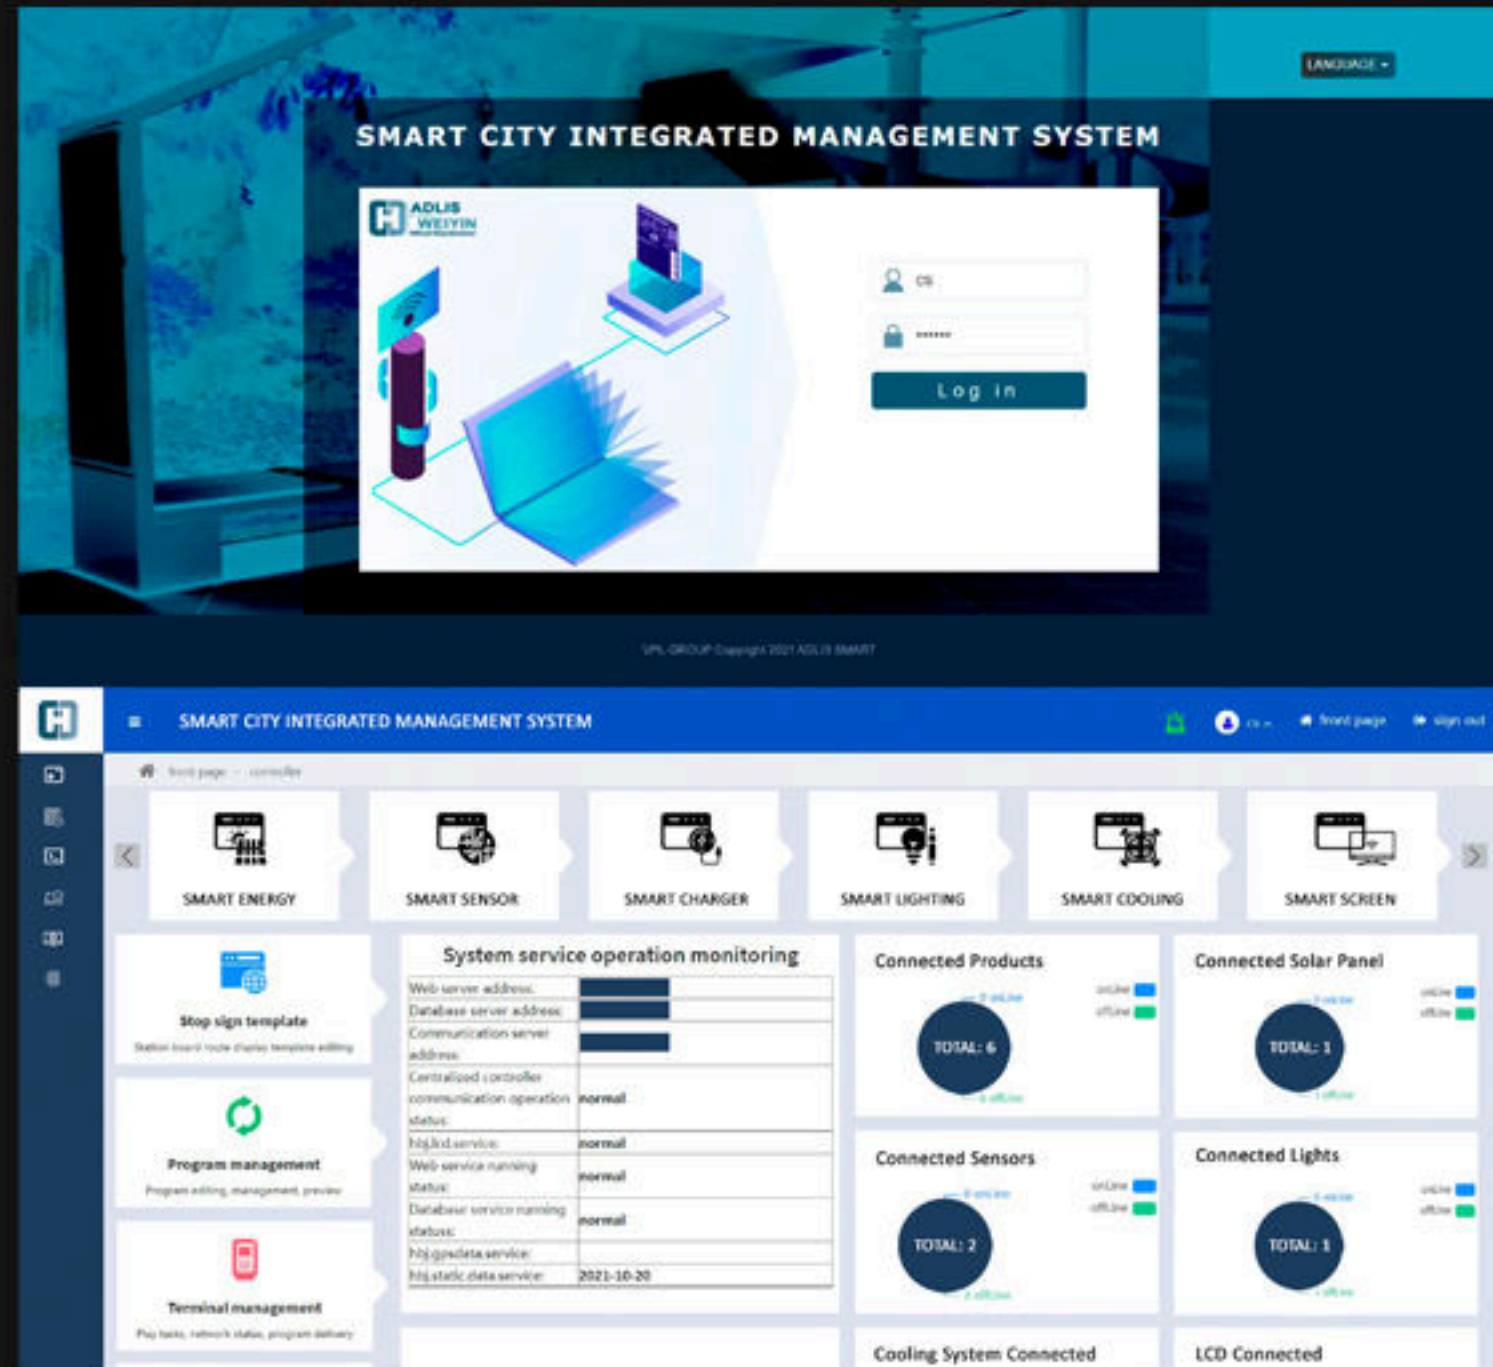

Basic Platform Cloud LIMITED DATA CAPACITY DATA CAPACITY/60PCS-MIN CLOUD/MONTH SUBDOMAIN PLATFORM B2B SYSTEM SPECIAL CONFIGURATION	ADLIS SMART PLATFORM/BASIC PLAN <table border="1"> <tr> <td>CLOUD PRICE PER MONTH</td> <td>1 - 60 PIECES</td> <td>29.90/MONTH</td> </tr> <tr> <td>CLOUD PRICE PER MONTH</td> <td>61 - 100 PIECES</td> <td>39.90/MONTH</td> </tr> <tr> <td>CLOUD PRICE PER MONTH</td> <td>101 - 200 PIECES</td> <td>49.90/MONTH</td> </tr> </table> HOSTING SERVER ADLIS SMART: - Adlis Smart Domain with Company Name (adlissmart.com/companyname) - Adlis Smart CPANEL fully featured to configure and operate ADLIS SMART PLATFORM - link Adlis Smart Domain with private Login for open the Platform
Premium Platform Cloud HIGH DATA SERVER CPANEL PLATFORM CLOUD/MONTH SUBDOMAIN NAME USER INTERFACE DESIGN B2B SYSTEM	ADLIS SMART PLATFORM/PREMIUM PLAN <table border="1"> <tr> <td>CLOUD PRICE PER MONTH</td> <td>201 - 400 PIECES</td> <td>59.90/MONTH</td> </tr> <tr> <td>CLOUD PRICE PER MONTH</td> <td>401 - 700 PIECES</td> <td>69.90/MONTH</td> </tr> <tr> <td>CLOUD PRICE PER MONTH</td> <td>701 - 1000 PIECES</td> <td>79.90/MONTH</td> </tr> </table> HOSTING SERVER ADLIS SMART: - Sub Domain custom with Company Name (Companyname/adlissmart.com) - CPANEL Private Link Sub Domain for User Interface Design - Link SUB Domain with private Login for open the Platform
Full Platform Cloud FULL DATA SERVER CPANEL PLATFORM CLOUD/MONTH PRIVATE DOMAIN NAME USER INTERFACE DESIGN B2B SYSTEM	ADLIS SMART PLATFORM/FULL PLATFORM TO PURCHASE A FULL LICENSE AND ALL FUNCTIONS, CONTACT: jane@solarbenchchina.com sales@solarbenchchina.com sales@adlissmart.com <table border="1"> <tr> <td>CLOUD PRICE PER MONTH</td> <td>1000 - ∞ PIECES</td> <td>39.90/MONTH</td> </tr> </table> HOSTING SERVER ADLIS SMART: - Private Domain - .com / .net / .org and more... - Personalized and private CPANEL with all the functions, WEB, MAIL, Software etc... - USER INTERFACE DESIGN for change ICON, Color, Logo and more....

For more information about ADLIS SMART platform:

sales@solarbenchchina.com
service@adlissmart.com
info@adlissmart.com