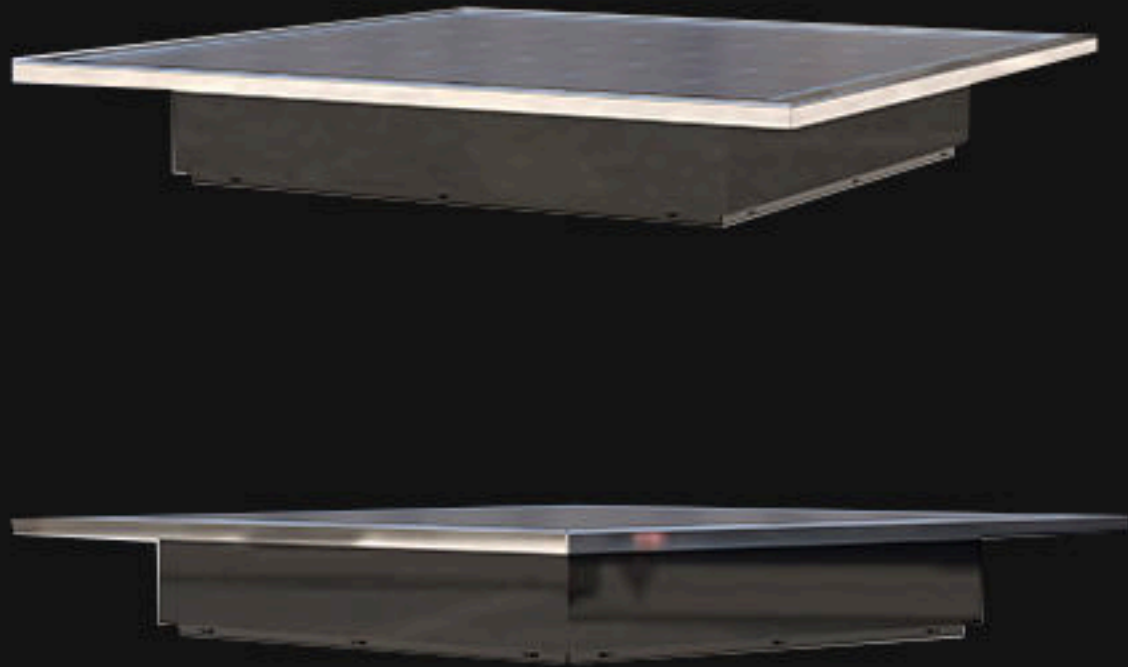

- 1- Prepare the model to place the Solar Smart box BRIX, you have to see an opening in the same place and of the same size as the door of the Smart Solar Box Brix.**
- 2- Take the USB cables that protrude from the holes of the Smart Solar Box BRIX and run them through the holes of the chosen model**
- 3- The cables to connect the usb ports are long to be able to pass them to the holes made in the chosen model**

ADLIS/WEIYIN CORPORATION

Solar/No Solar Smart box - Brix System

1- We fit the Solar Smart Box BRIX inside the assigned space and fix all the parts below and around. Put high-strength silicone glue to properly fix the Box BRIX, and so that no water leaks between the walls and the Box Brix

Each Solar Smart Box BRIX comes with all the elements and components assembled and configured.

Under the Solar Smart Box BRIX, it has a door with a key to be able to change, configure and view each component. Very important not to cover that door and the installed fans