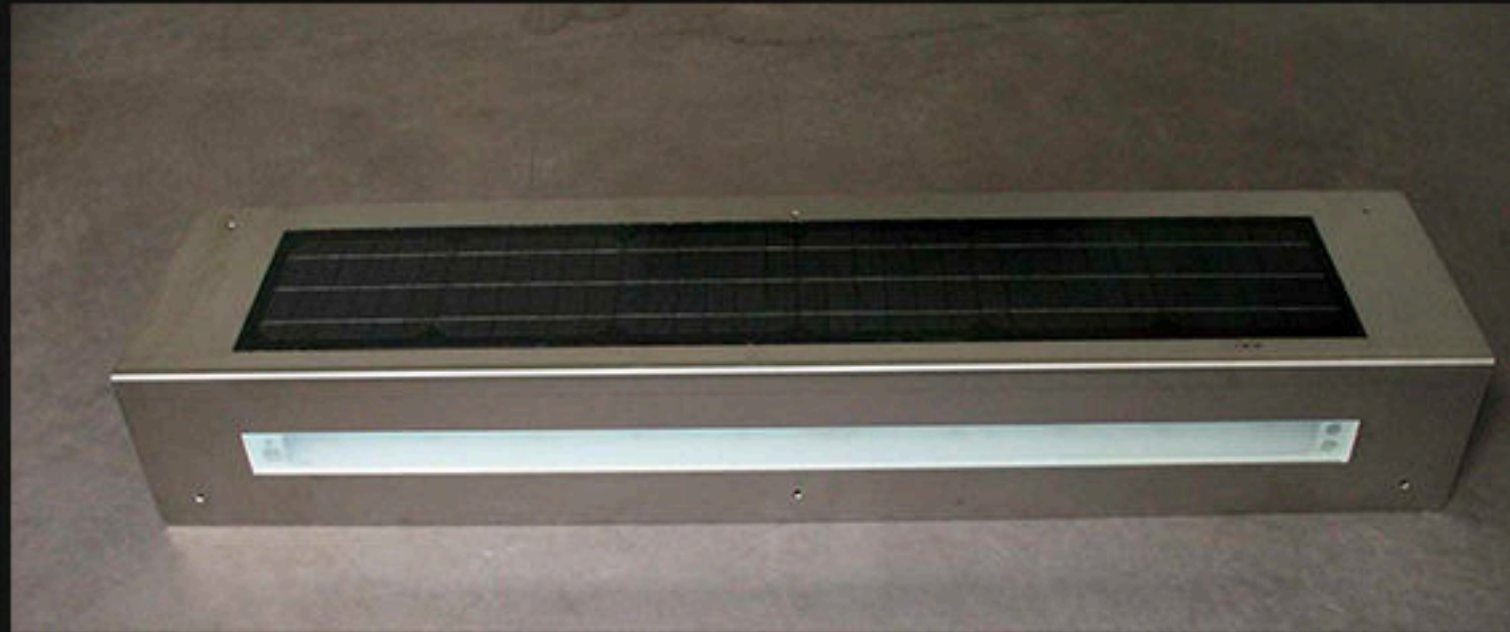

ADLIS/WEIYIN CORPORATION

We Don't Make The Future, We Make The Future Better

All of our Solar Smart Box Brix system is adaptable to any products or places. Send the information of the sizes, Model and we manufacture it to the required measures.