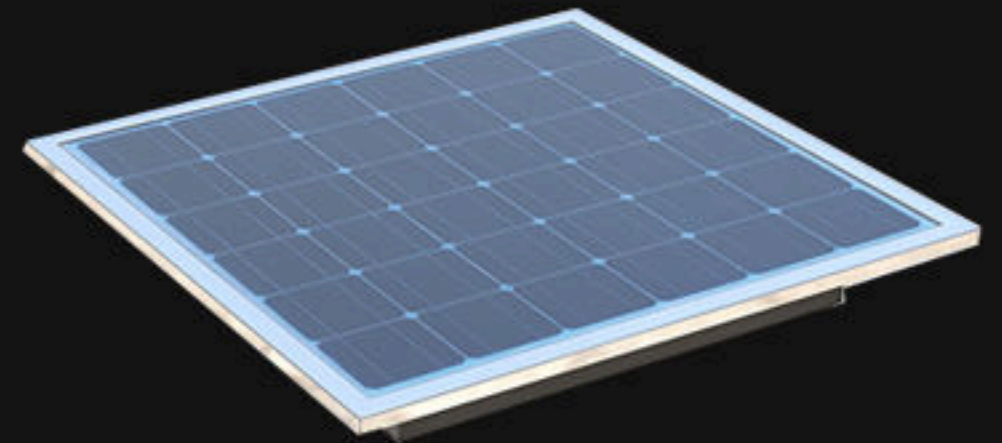

ADLIS/WEIYIN CORPORATION

Solar/No Solar Smart box - Brix System

We manufacture different types of Solar Smartbox BRIX, for all types of products and all the measures required by the client

Send the measurements, the type of model wants to adapt our Solar Smart Box Brix, and we prepare all the Arwork, assembly, configuration and installation manuals