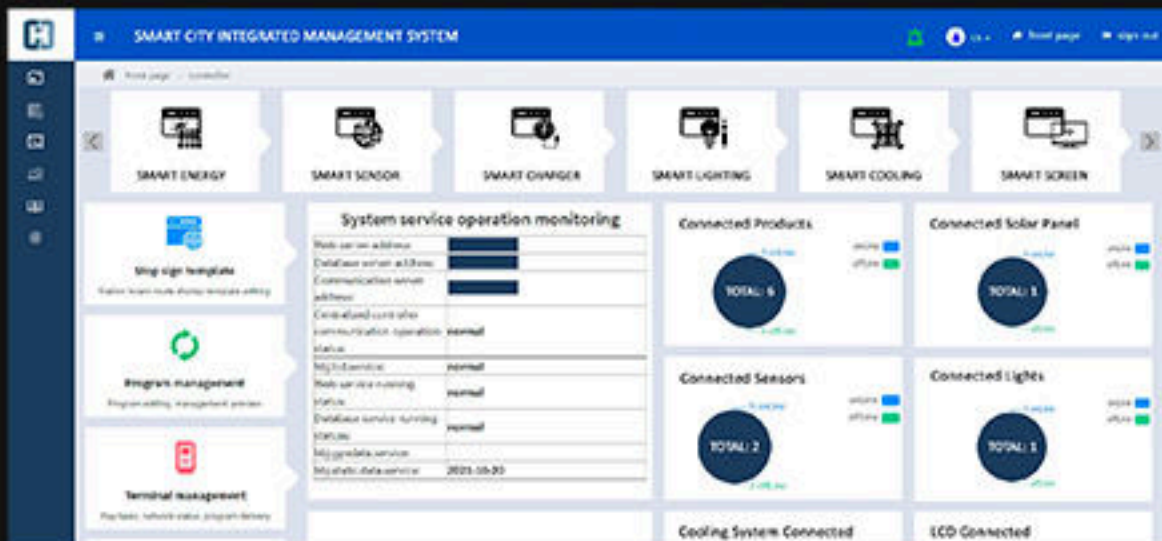

Smart Box Concrete

Smart Sunshade

Smart Upfit 12

New Solar Smart Bench

New Indoor Smart Bench

Adlis/Weiyin Corporation

Adlis Smart Platform

All of our Box FRIX come with Adlis Smart Box to connect it to our platform.

Choose which type of Smart Box suits you best for your project and we will manufacture and configure your Smart Box / platform.

- Each Adlis Smart Box comes with the intelligent components to be able to control each one from the platform / APP.
 - We can configure Your platform with additional functions that the client needs.
 - Each Smart Box comes with a unique protocol
 - Each Smart Box is configured independently (Hardware)
 - Each configuration of the Smart Box on the platform is independent of the others (Software)
- With our Platform/APP we enter the future of Total Smart City.