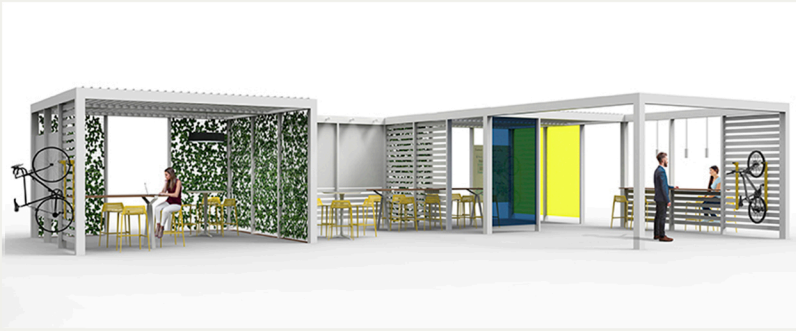

ADLIS
WEIYIN

The image shows a modern outdoor patio area. It features a dark grey metal pergola structure with a corrugated metal roof. A green wall made of small plants is visible in the background. There is a long wooden bench with white legs, a bar area with a dark counter and stools, and a round table with two chairs in the foreground. A single spherical pendant light hangs from the pergola. The floor is light-colored concrete.

Model: IPAKV 12

Smart Adaptive Structure
 IPAKV 12 is made of Corten steel
 Stainless steel #201 + WPC WOOD
 Thickness of 4 mm.

DESCRIPTION: IPAKV 12 is made of Corten steel
 stainless steel #201 + WPC WOOD
 Solar Panel
 Smart Glass/Lighting/Curtain/Voice
 USB and Wireless Charger
 WI-FI 4G Router
 TV LED: Optional

FINISHES:

Plexus box- IO55 2P USB 5V (2.1A)
 Stainless steel / Inox #201
 Thermo-lacquered in a choice of RAL

DIMENSIONS: L-4900mm, W-4900mm, H-3000mm - WEIGHT: 120 Kg

IPAKV 12 is an adaptive structure with a modern style and endless flexibility to transform spaces into places that invite people to create experiences. IPAKV 12 transforms underutilized spaces on corporate, academic, and healthcare campuses and within public and transit areas into sought-out destinations that provide power, light, display, surfaces, and shelter from the elements - all the things people need to live, learn, work, care, play, and travel outdoors. IPAKV 12 makes place relevant, useful, and enjoyable.

From vision to reality, simply

IPAKV 12 has eliminated the complexity of designing custom exterior structures with a perfectly engineered system with style and beauty.

Easy to assemble, Uptiv 12 starts with a single 490 x 490 x 300 Cm post and beam base unit.