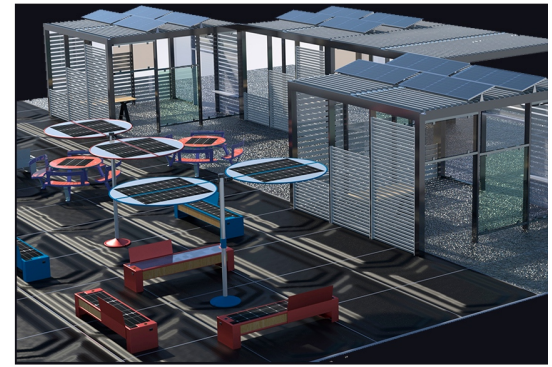

Inspiration for Outdoor Places Where People Live, Learn, Work, Care, Play, and Travel

For more ideas on transforming underused spaces into destinations, check out the IPAkv 12 thought starters on adlis.co.il.