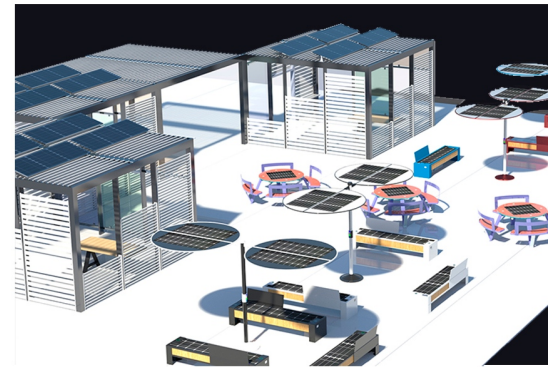

Inspiration for Outdoor Places Where People Live, Learn, Work, Care, Play, and Travel

For more ideas on transforming underused spaces into destinations, check out the IPAkv 12 thought starters on adlis.co.il.