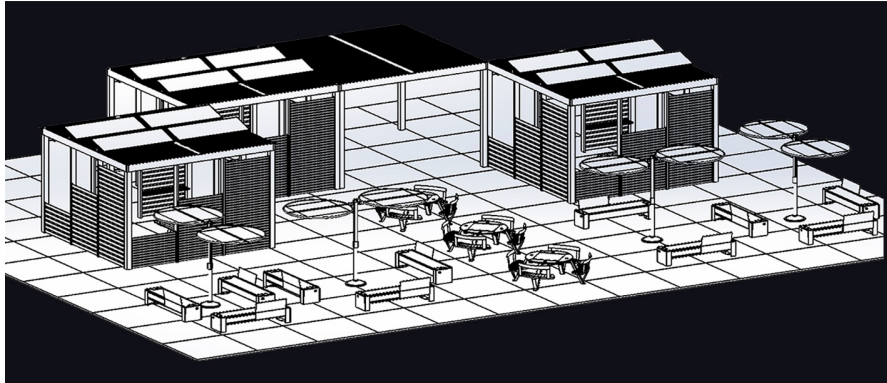

Work-Meeting Space

- A- Post and Beam Structure
- B- Louvered Roof
- C- Water Management
- D- Power Management
- E- In-Line Table
- F- Smart Table - Dining Height
- G- Smart Table - Standing Height
- H- Smart Glass Panel
- I - Slatted Panel
- J - Smart Bike Rack
- K - Bike Rack
- L - USB and Wireless Charger
- M - Smart Lighting