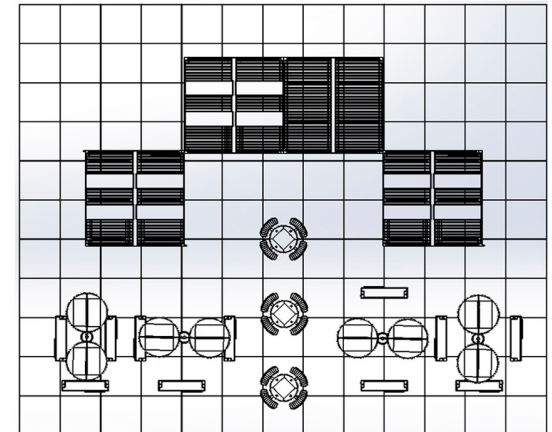

Work-Meeting Space

- A- Post and Beam Structure
- B- Louvered Roof
- C- Water Management
- D- Power Management
- E- In-Line Table
- F- Smart Table - Dining Height
- G- Smart Table - Standing Height
- H- Smart Glass Panel
- I - Slatted Panel
- J - Smart Bike Rack
- K - Bike Rack
- L - USB and Wireless Charger
- M - Smart Lighting