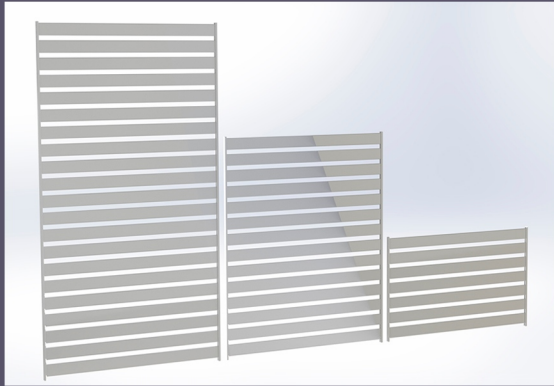

Optional Products

- More Power with our Solar Panel
- Wall Smart Led Light
- Roof Smart Led Light
- Special Swicht
- Table, Chair, Support for Wall
- Support for Tv
- bicycle racks
- bicycle charger racks

- Wall Panels options
- Wall Glass Color Option