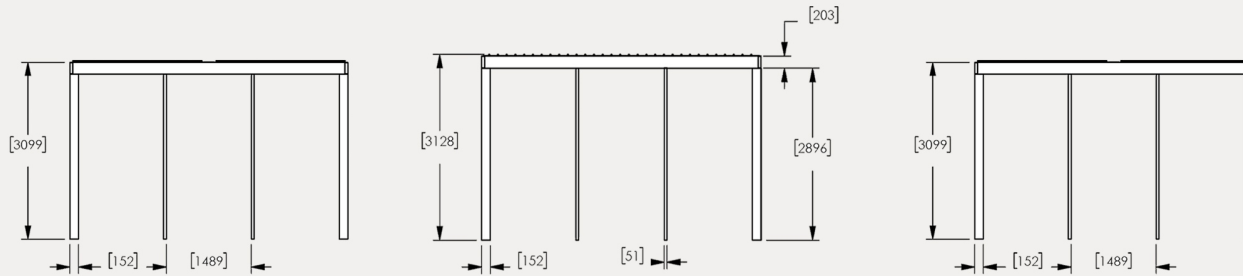

ADLIS
WEIYIN

The image shows a modern outdoor patio area. It features a dark grey metal pergola structure with a corrugated metal roof. A green wall made of small plants is visible in the background. There is a long wooden bench with white legs, a bar area with a dark counter and stools, and a round table with two chairs in the foreground. A single spherical pendant light hangs from the pergola. The floor is light-colored concrete.

Model: IPAKV 12

Smart Adaptive Structure
 IPAKV 12 is made of Corten steel
 Stainless steel #201 + WPC WOOD
 Thickness of 4 mm.

DESCRIPTION: IPAKV 12 is made of Corten steel
 stainless steel #201 + WPC WOOD
 Solar Panel
 Smart Glass/Lighting/Curtain/Voice
 USB and Wireless Charger
 WI-FI 4G Router
 TV LED: Optional

FINISHES:

Plexus box- IO55 2P USB 5V (2.1A)
 Stainless steel / Inox #201
 Thermo-lacquered in a choice of RAL

DIMENSIONS: L-4900mm, W-4900mm, H-3000mm - WEIGHT: 120 Kg

IPAKV 12 is an adaptive structure with a modern style and endless flexibility to transform spaces into places that invite people to create experiences. IPAKV 12 transforms underutilized spaces on corporate, academic, and healthcare campuses and within public and transit areas into sought-out destinations that provide power, light, display, surfaces, and shelter from the elements - all the things people need to live, learn, work, care, play, and travel outdoors. IPAKV 12 makes place relevant, useful, and enjoyable.

From vision to reality, simply

IPAKV 12 has eliminated the complexity of designing custom exterior structures with a perfectly engineered system with style and beauty.

Easy to assemble, Uptiv 12 starts with a single 490 x 490 x 300 Cm post and beam base unit.