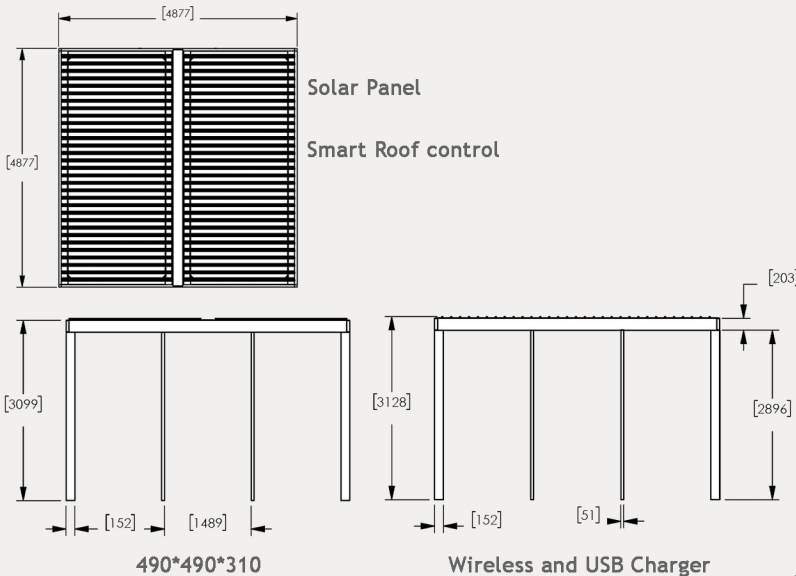

Work-Meeting Space

- A- Post and Beam Structure
- B- Louvered Roof
- C- Water Management
- D- Power Management
- E- In-Line Table
- F- Smart Table - Dining Height
- G- Smart Table - Standing Height
- H- Smart Glass Panel
- I - Slatted Panel
- J - Smart Bike Rack
- K - Bike Rack
- L - USB and Wireless Charger
- M - Smart Lighting

Standard IPAKV 12 System

Material: Stainless steel #201 + WPC WOOD

Dimensions: L-490cm, W-490cm, H-310cm

Solar Panel 300W

Smart Automatic Roof Open/Close+Switch

2 Wall Stainless Steel+WPC WOOD

2 Smart Light+Switch

1 Smart Table with:

USB Charger

Wireless Charger

WI-FI 4G Router

APP Adlis Smart

To see all the options, look at the technical data sheet

Can be upgraded and customized for specific applications

Custom colors available