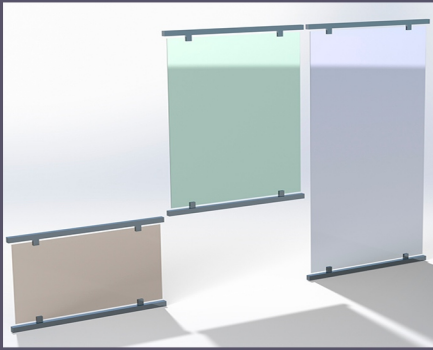

Optional Products

- More Power with our Solar Panel
- Wall Smart Led Light
- Roof Smart Led Light
- Special Swicht
- Table, Chair, Support for Wall
- Support for Tv
- bicycle racks
- bicycle charger racks

- Wall Panels options
- Wall Glass Color Option