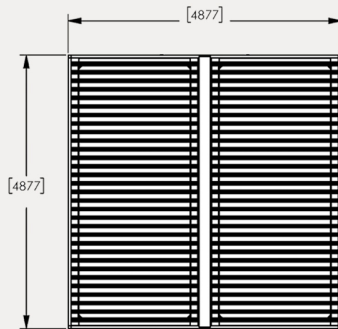

Smart Adaptive Structure
IPAKV 12 is made of Corten steel
Stainless steel #201 + WPC WOOD
Thickness of 4 mm.

DESCRIPTION: IPAKV 12 is made of Corten steel
stainless steel #201 + WPC WOOD
Solar Panel
Smart Glass/Lighting/Curtain/Voice
USB and Wireless Charger
WI-FI 4G Router
TV LED: Optional

FINISHES:

Plexus box- IO55 2P USB 5V (2.1A)
Stainless steel / Inox #201
Thermo-lacquered in a choice of RAL

DIMENSIONS: L-4900mm, W-4900mm, H-3000mm - WEIGHT: 120 Kg