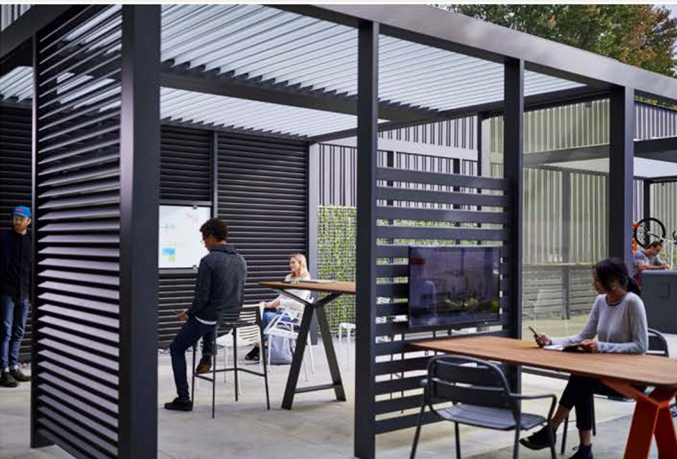

From vision to reality, simply

IPAKV 12 has eliminated the complexity of designing custom exterior structures with a perfectly engineered system with style and beauty.

Easy to assemble, Uptiv 12 starts with a single 490 x 490 x 300 Cm post and beam base unit.

With Solar Panels, Roof that closes automatically depending on the weather, Smart Glass, Smart Lights and many other options.

We deliver your IPAKV 12 totally to your measure and very easy to assemble.

In addition to our 24/7 support for any questions or problems to solve.

Customizable, or Standard

The IPAKV 12 system includes a standard kit of parts (Post, Beam, Roof, Solar panel, 1 Glass, 2 wall, 1 Smart Switch, 2 Smart Light, Adlis Smart APP). With our optional parts, we can configure endless options based on customer goals, functional requirements, and location.

IPAKV 12 is scalable, making it easy for you to tailor your design to your purpose and use, from a single simple unit to a fully powered, illuminated and furnished multi-unit structure.