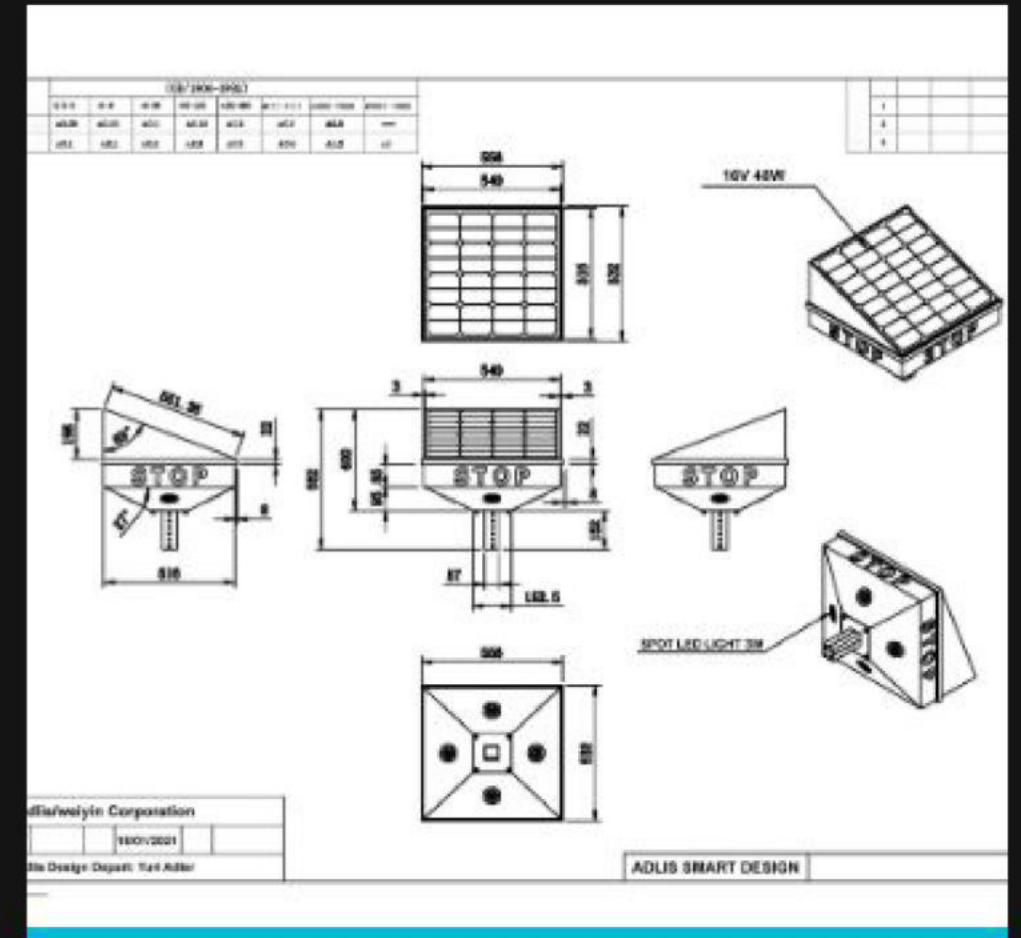

POST STOP BUS SHELTER

February 2021