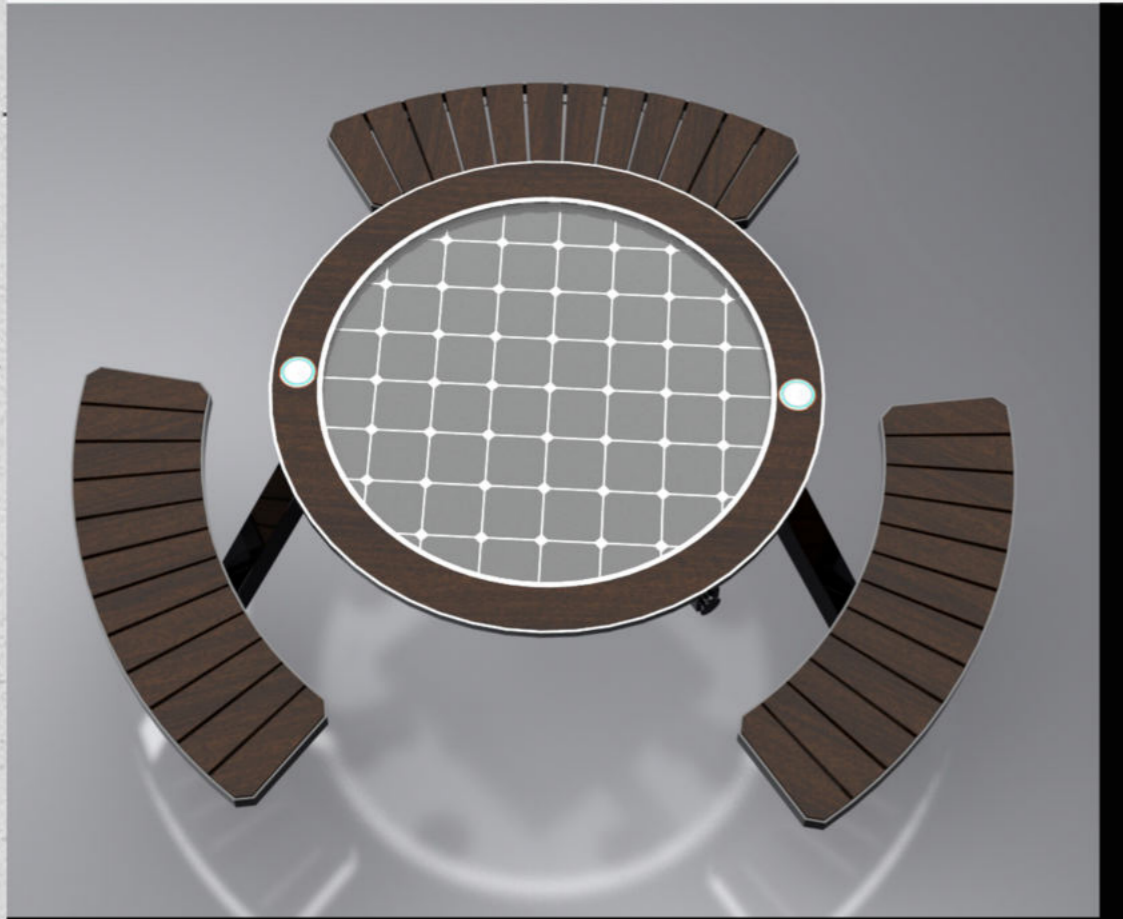

WYC1821A

SOLAR SMART TABLE

The price doesn't include our Smart Platform/APP
For more information about ADLIS SMART platform: service@adlissmart.com
sales@solarbenchchina.com

Material: Stainless steel #201 + WPC wood
Dimensions: D- 230cm, H- 45cm
Solar Panel: 108W
Battery capacity: 12V, 55AH
Controller Type: MPPT
Weight: estimated 140kg
USB charging:
Number of ports: 3
Power (per port): 5V (2.1A)
Wireless charging: 2
Ambient light: LED strip light RGBW/Warm white
Bluetooth speaker: 5/12V
Wi-Fi: 4G/International router

OPTION: INDOOR WITHOUT SOLAR PANEL