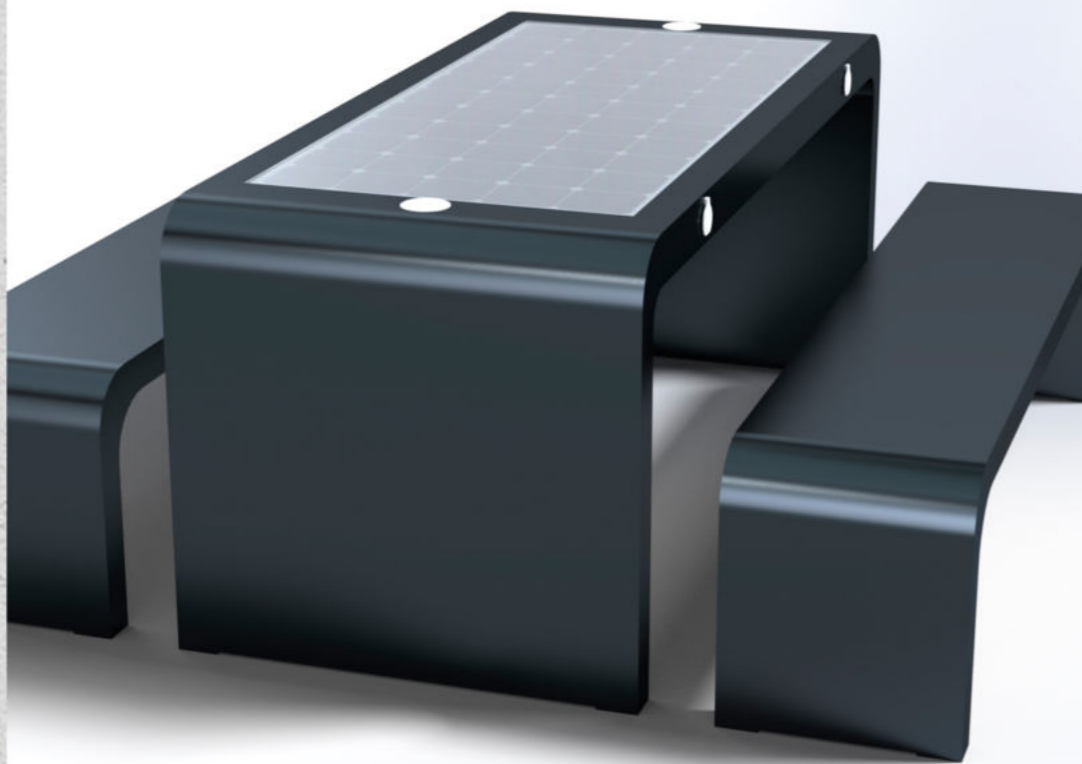

WYC1908B

SOLAR SMART TABLE

The price doesn't include our Smart Platform/APP
For more information about ADLIS SMART platform: service@adlissmart.com
sales@solarbenchchina.com

Material: Stainless steel #201 + WPC wood
Dimensions: L- 204cm, W- 80cm, H- 80cm
Dimensions: L- 204cm, W- 40cm, H- 45cm
Solar Panel: 135W
Battery capacity: 12V, 55AH
Controller Type: MPPT
Weight: estimated 240kg
USB charging: 4
Power (per port): 5V (2.1A)
Wireless charging: 2
Ambient light: LED strip light RGBW/Warm white
Bluetooth speaker: 5/12V
Wi-Fi: 4G/International router

OPTION: INDOOR WITHOUT SOLAR PANEL