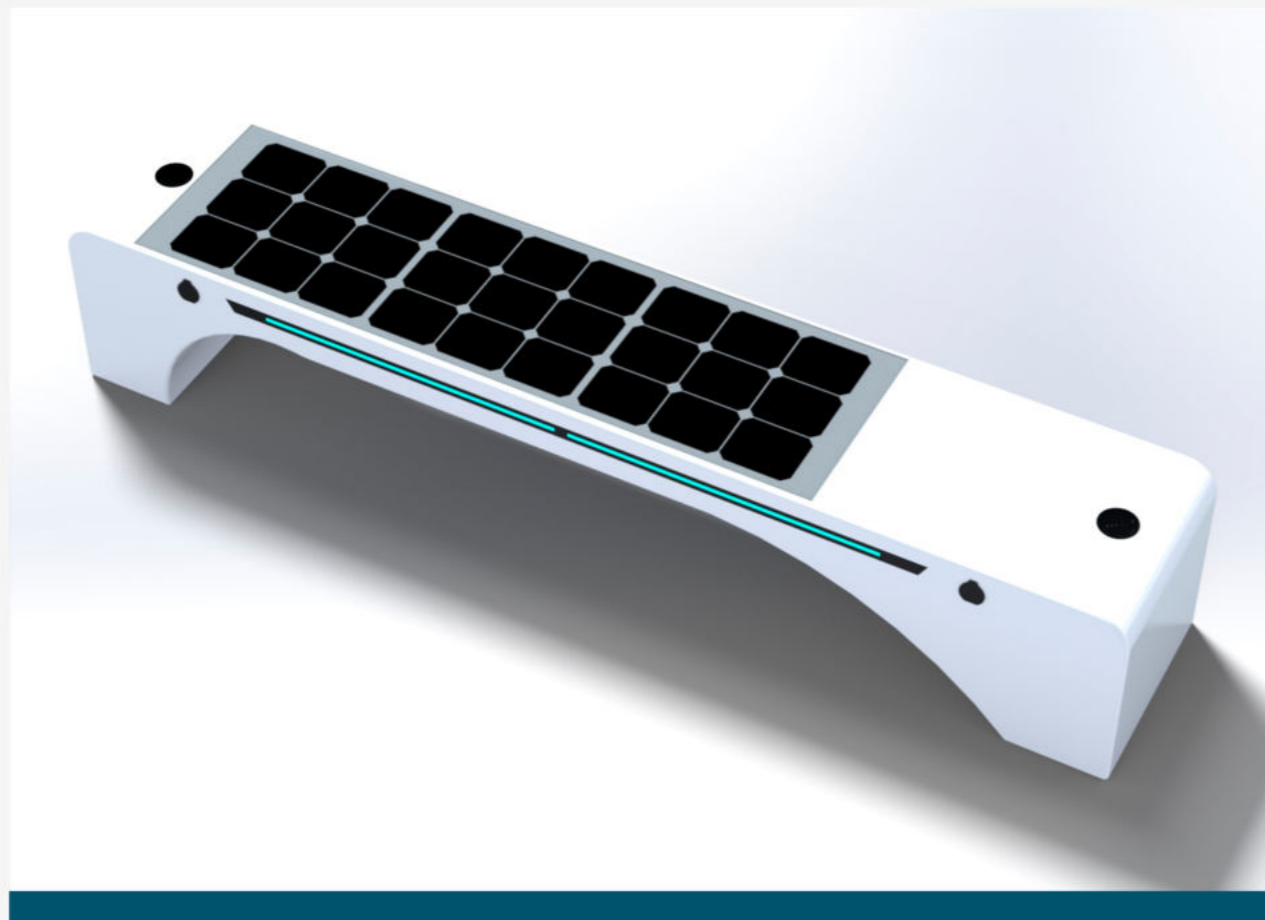

NEW GENERATION OF SMART PRODUCTS