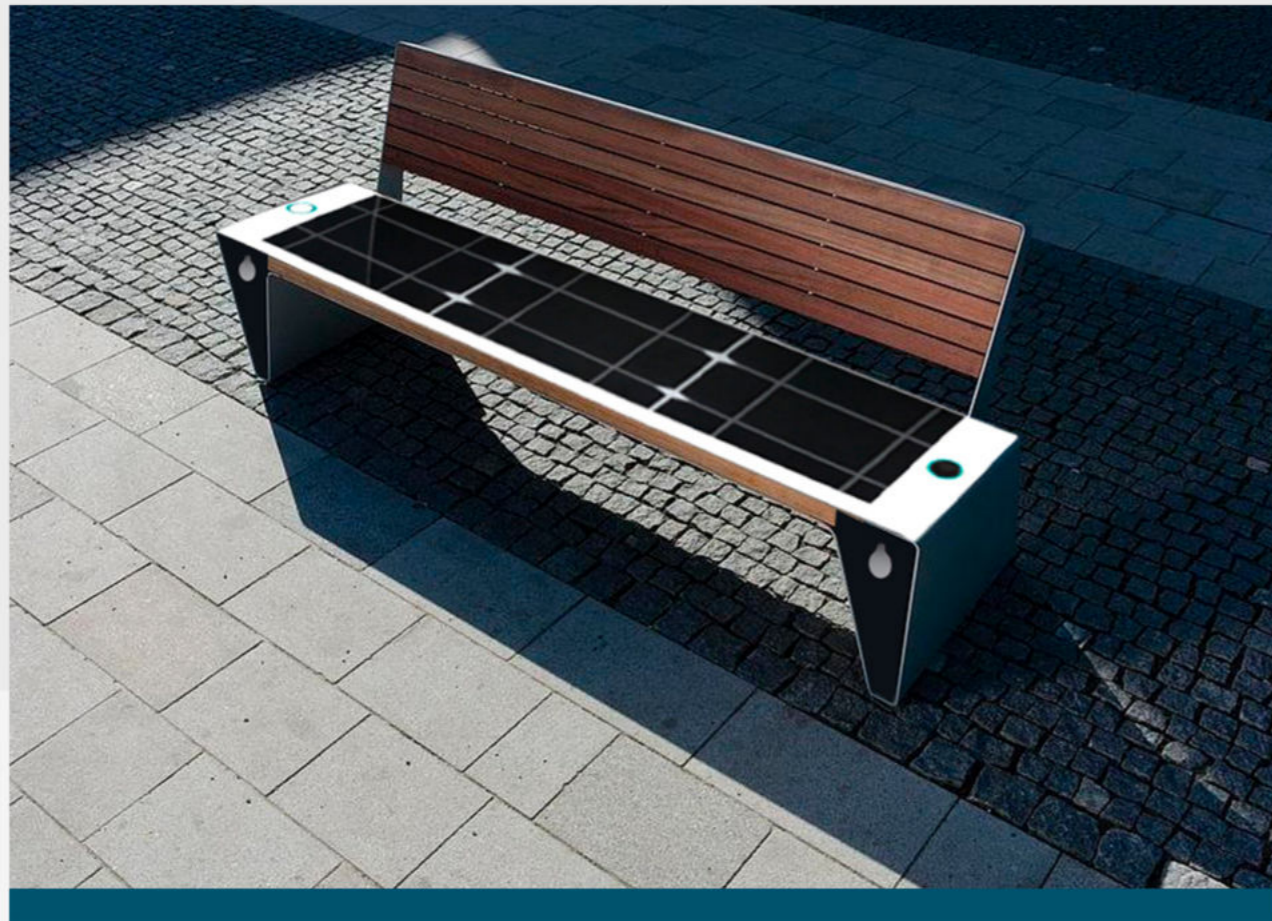

NEW GENERATION OF SMART PRODUCTS