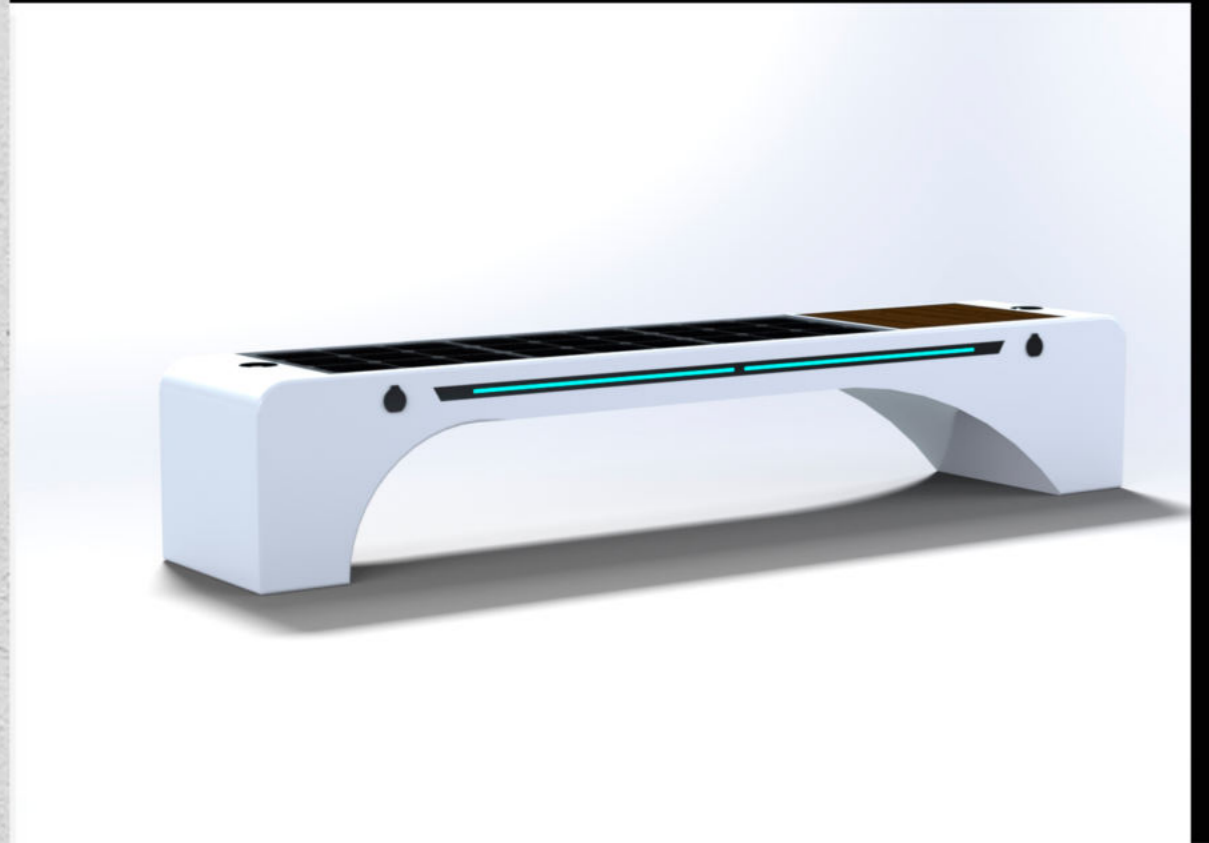

The price doesn't include our Smart Platform/APP

For more information about ADLIS SMART platform: service@adlissmart.com

sales@solarbenchchina.com

Material: Stainless steel #201 + WPC WOOD

Dimensions: L- 230cm, W- 45cm, H- 42cm

Solar Panel: 00W

Battery capacity: 12V, 55AH

Controller Type: MPPT

Weight: estimated 110kg

USB charging: 2

Wireless charging: 2

Ambient light: LED strip RGBW/Warm White

Bluetooth speaker: 5/12V

Wi-Fi: 4G/International router

Smart Sensor: Temperature/CO2, waterproof..

Smart Cooling

Smart Control: Battery, MPPT, Solar Energy

Live Smart Light Control: Charge/Energy

OPTION: INDOOR WITHOUT SOLAR PANEL