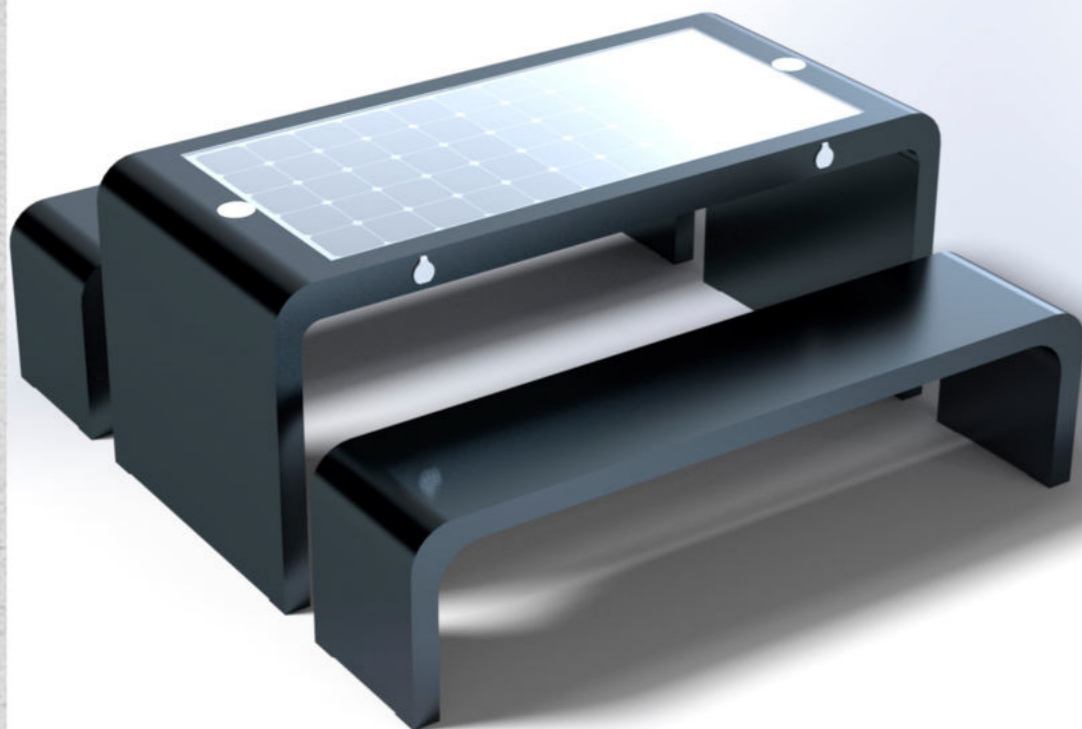

WYC1908B

SOLAR SMART TABLE

The price doesn't include our Smart Platform/APP
For more information about ADLIS SMART platform: service@adlissmart.com
sales@solarbenchchina.com

Material: Stainless steel #201 + WPC wood
Dimensions: L- 204cm, W- 80cm, H- 80cm
Dimensions: L- 204cm, W- 40cm, H- 45cm
Solar Panel: 135W
Battery capacity: 12V, 55AH
Controller Type: MPPT
Weight: estimated 240kg
USB charging: 4
Power (per port): 5V (2.1A)
Wireless charging: 2
Ambient light: LED strip light RGBW/Warm white
Bluetooth speaker: 5/12V
Wi-Fi: 4G/International router

OPTION: INDOOR WITHOUT SOLAR PANEL