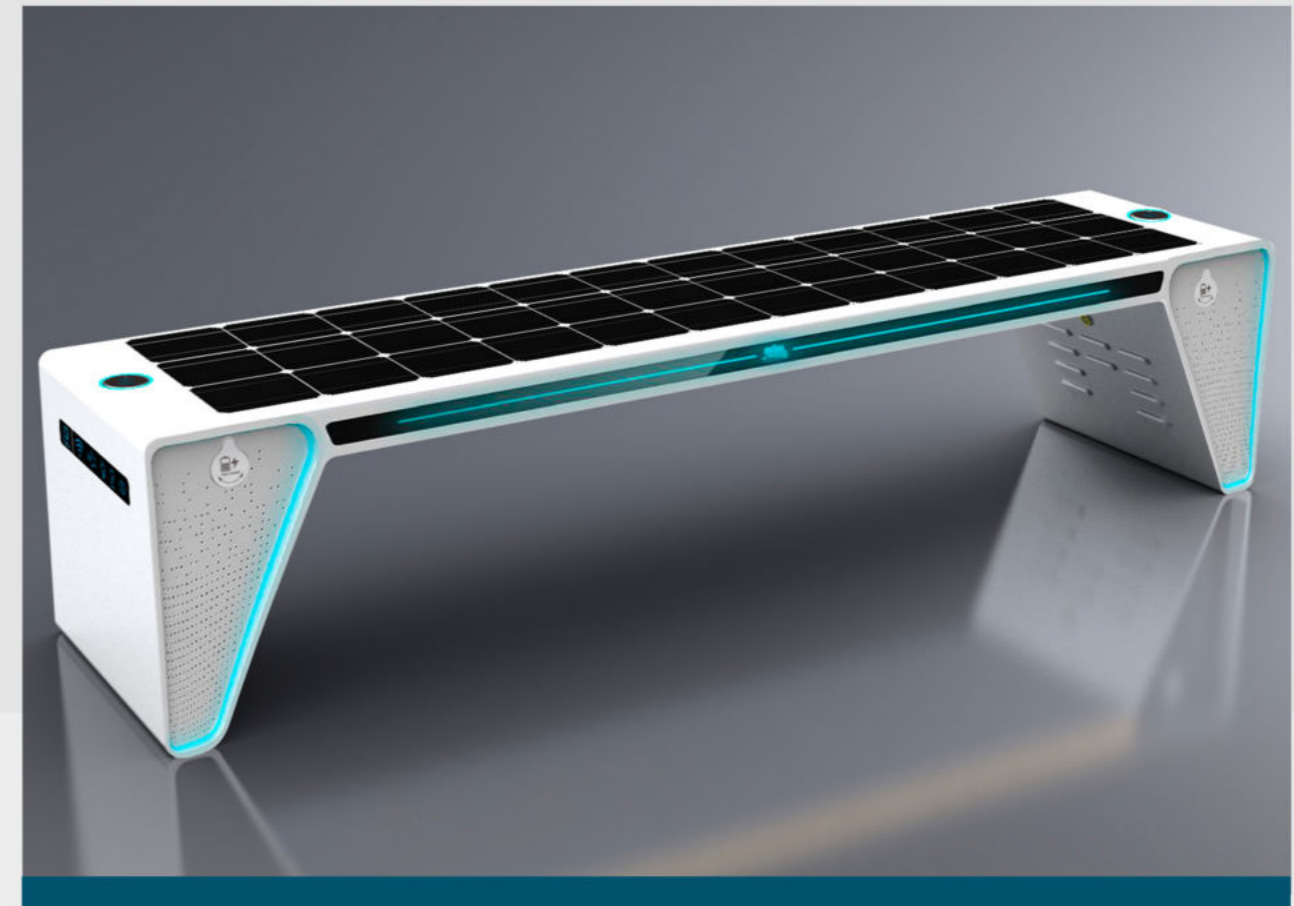

NEW GENERATION OF SMART PRODUCTS

SOLAR SMART BENCH

The price doesn't include our Smart Platform/APP
For more information about ADLIS SMART platform: service@adlissmart.com
sales@solarbenchchina.com

WYC1817

Material: Stainless steel #201
Dimensions: L- 200cm, W- 45cm, H- 45cm
Solar Panel: 110W
Battery capacity: 12V, 55AH
Controller Type: MPPT
Weight: estimated 60kg
USB charging: 2
Power (per port): 5V (2.1A)
Wireless charging: 2
Ambient light: LED strip RGBW/Warm White
Bluetooth speaker: 5/12V
Wi-Fi: 4G/International router
Smart Sensor: Temperature/CO2, waterproof..
Smart Cooling
Smart Control: Battery, MPPT, Solar Energy
Live Smart Light Control: Charge/Energy

OPTION: INDOOR WITHOUT SOLAR PANEL