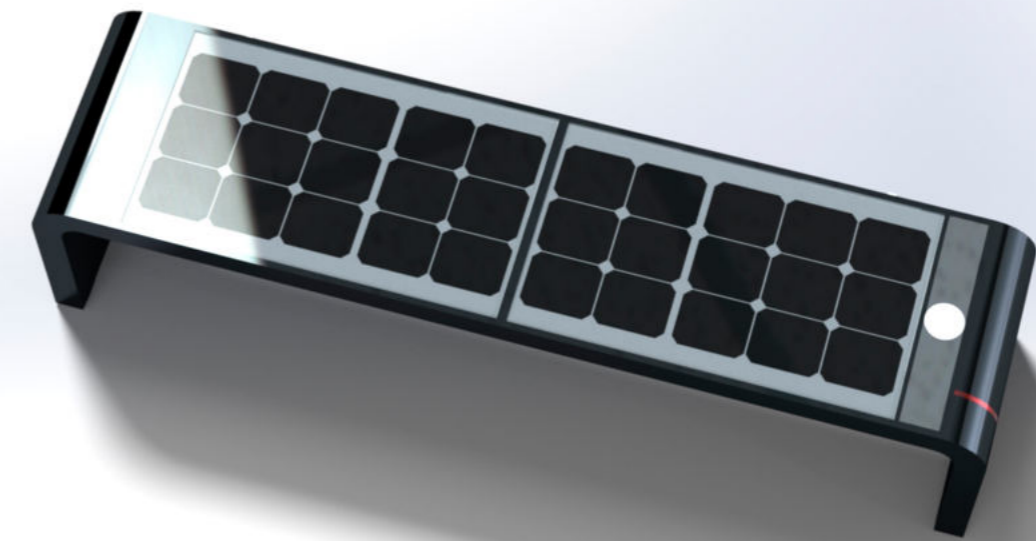

OPTION: INDOOR WITHOUT SOLAR PANEL

NEW GENERATION OF SMART PRODUCTS

SOLAR SMART BENCH

WYC1818

Material: Stainless steel #201
Dimensions: L- 200cm, W- 50cm, H- 46cm
Solar Panel: 00W
Battery capacity: 12V, 55AH
Controller Type: MPPT
Weight: estimated 80kg
USB charging: 2
Wireless charging: 2
Ambient light: LED strip RGBW/Warm White
Bluetooth speaker: 5/12V
Wi-Fi: 4G/International router
Smart Sensor: Temperature/CO2, waterproof..
Smart Cooling
Smart Control: Battery, MPPT, Solar Energy
Live Smart Light Control: Charge/Energy
OPTION: INDOOR WITHOUT SOLAR PANEL