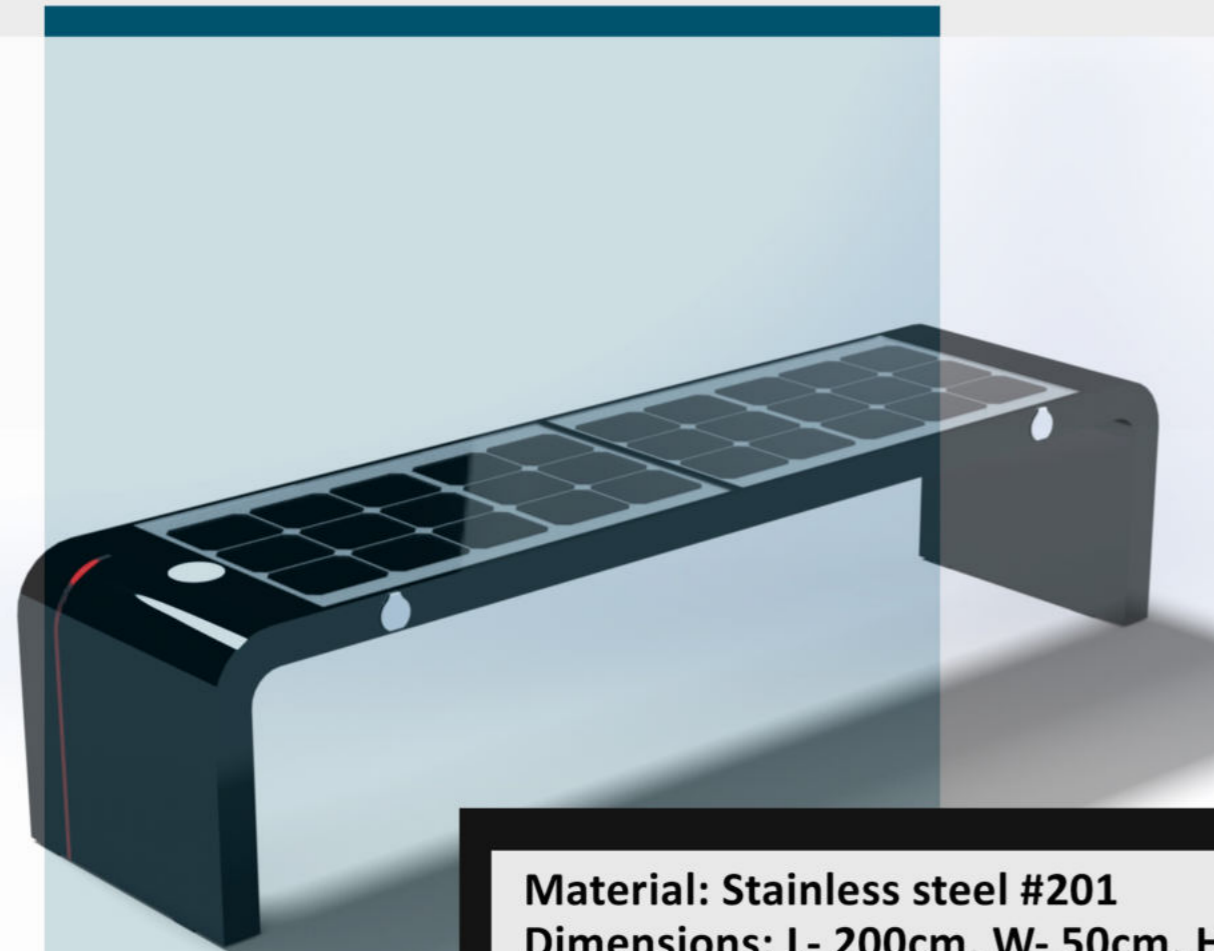

Ambient light: LED strip RGBW/Warm White

Bluetooth speaker: 5/12V

Wi-Fi: 4G/International router

Smart Sensor: Temperature/CO2, waterproof..

Smart Cooling

Smart Control: Battery, MPPT, Solar Energy

Live Smart Light Control: Charge/Energy

OPTION: INDOOR WITHOUT SOLAR PANEL

NEW GENERATION OF SMART PRODUCTS

SOLAR SMART BENCH

WYC1818

Material: Stainless steel #201
Dimensions: L- 200cm, W- 50cm, H- 46cm
Solar Panel: 00W
Battery capacity: 12V, 55AH
Controller Type: MPPT
Weight: estimated 80kg
USB charging: 2
Wireless charging: 2
Ambient light: LED strip RGBW/Warm White
Bluetooth speaker: 5/12V
Wi-Fi: 4G/International router
Smart Sensor: Temperature/CO2, waterproof..
Smart Cooling
Smart Control: Battery, MPPT, Solar Energy
Live Smart Light Control: Charge/Energy
OPTION: INDOOR WITHOUT SOLAR PANEL