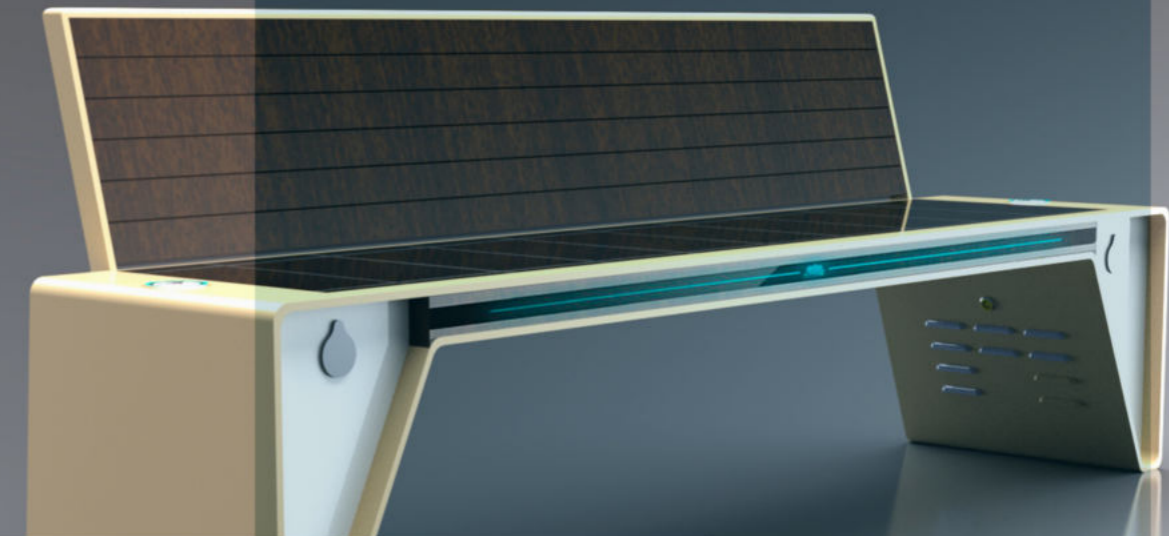

OPTION: INDOOR WITHOUT SOLAR PANEL

NEW GENERATION OF SMART PRODUCTS

SOLAR SMART BENCH

WYC1817A

The price doesn't include our Smart Platform/APP
For more information about ADLIS SMART platform: service@adlissmart.com
sales@solarbenchchina.com

Material: Stainless steel #201
Dimensions: L- 200cm, W- 45cm, H- 45/75cm
Solar Panel: 110W
Battery capacity: 12V, 55AH
Controller Type: MPPT
Weight: estimated 60kg
USB charging: 2
Power (per port): 5V (2.1A)
Wireless charging: 2
Ambient light: LED strip RGBW/Warm White
Bluetooth speaker: 5/12V
Wi-Fi: 4G/International router
Smart Sensor: Temperature/CO2, waterproof..
Smart Cooling
Smart Control: Battery, MPPT, Solar Energy
Live Smart Light Control: Charge/Energy