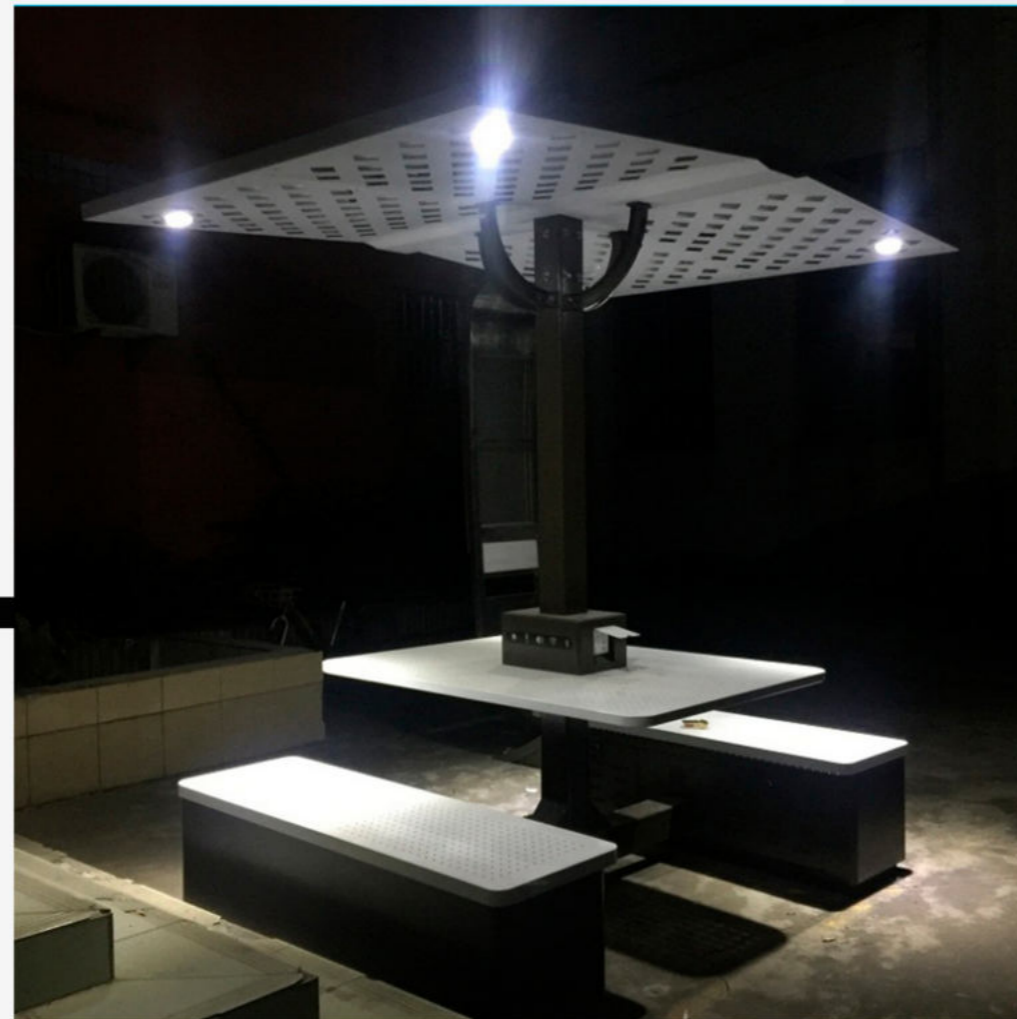

SOLAR SMART TABLE