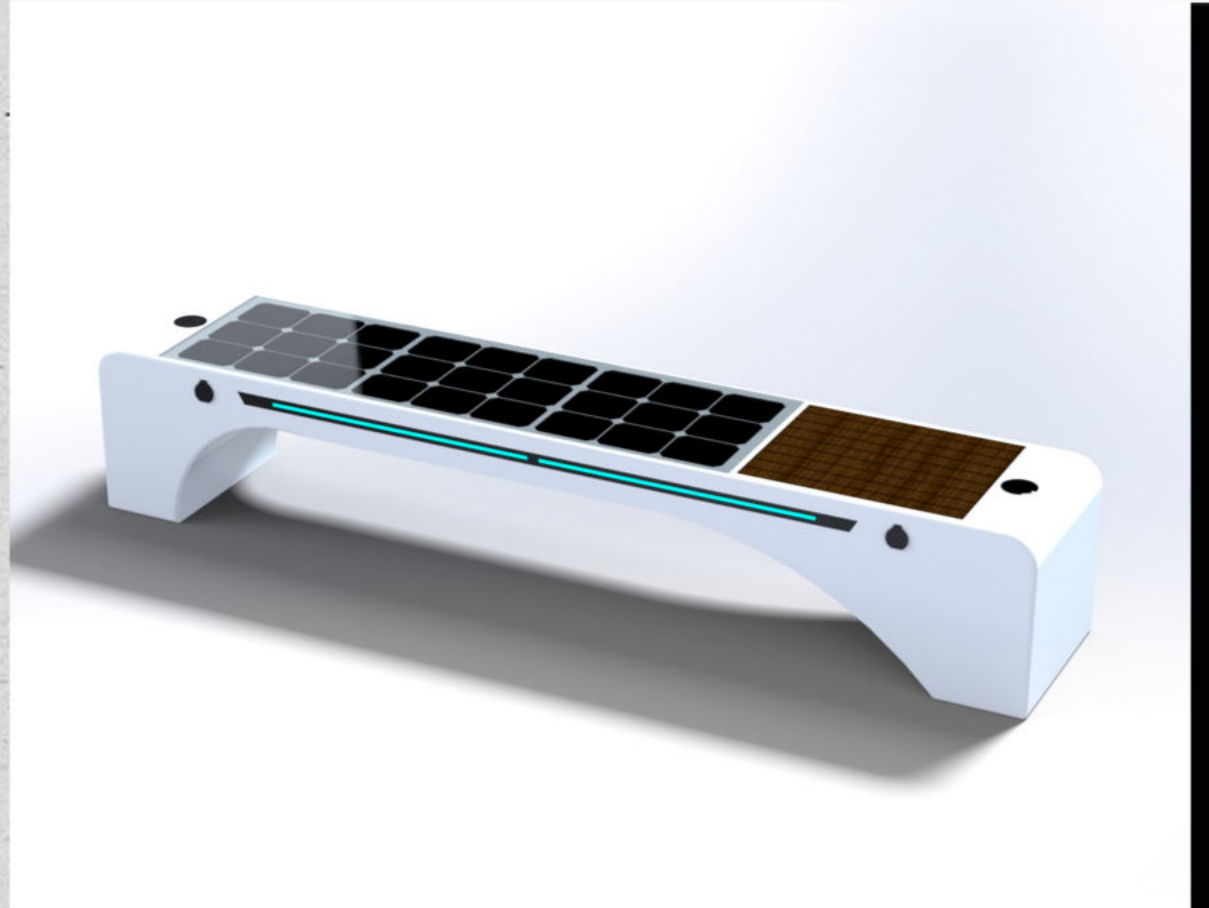

NEW GENERATION OF SMART PRODUCTS

SOLAR SMART BENCH

WYC1830A