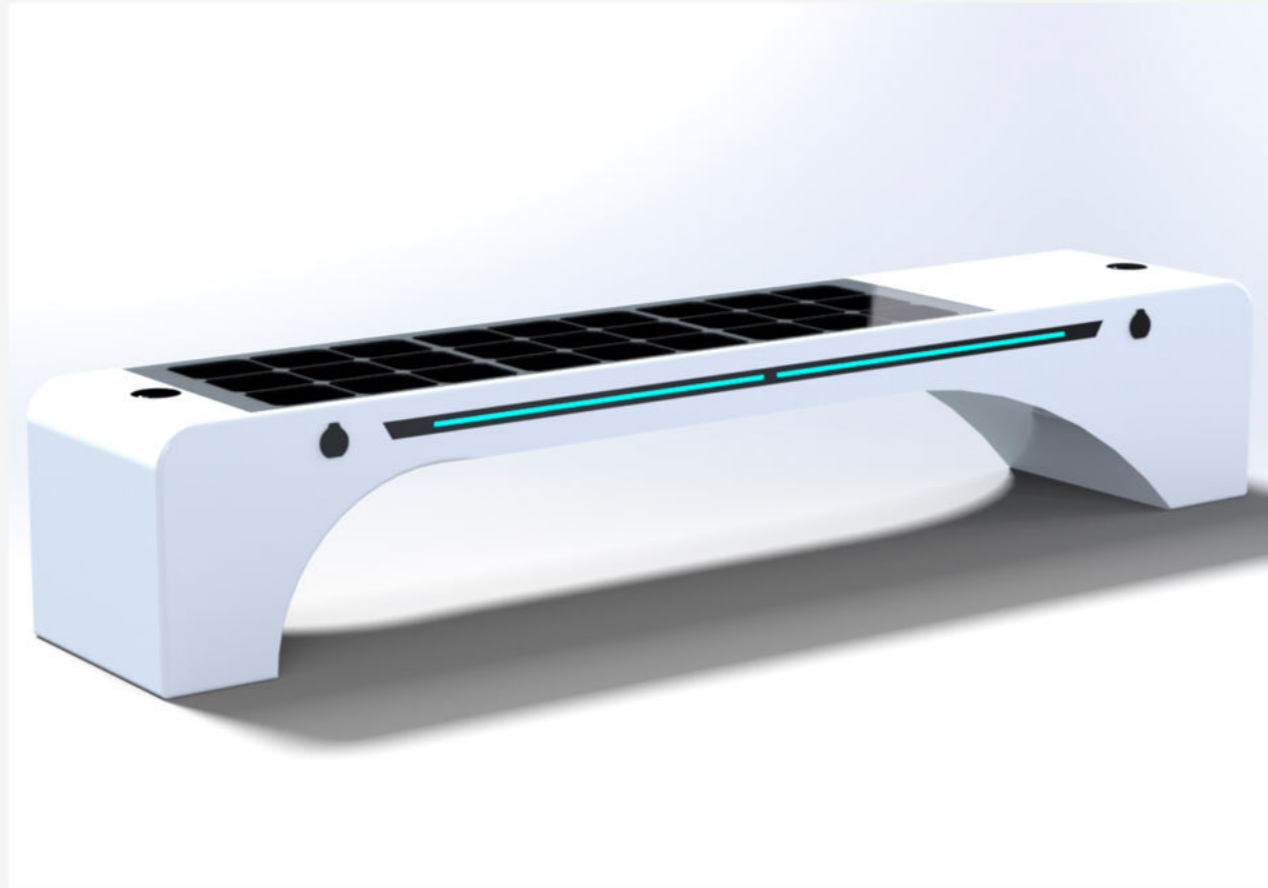

The price doesn't include our Smart Platform/APP
For more information about ADLIS SMART platform: service@adlissmart.com
sales@solarbenchchina.com