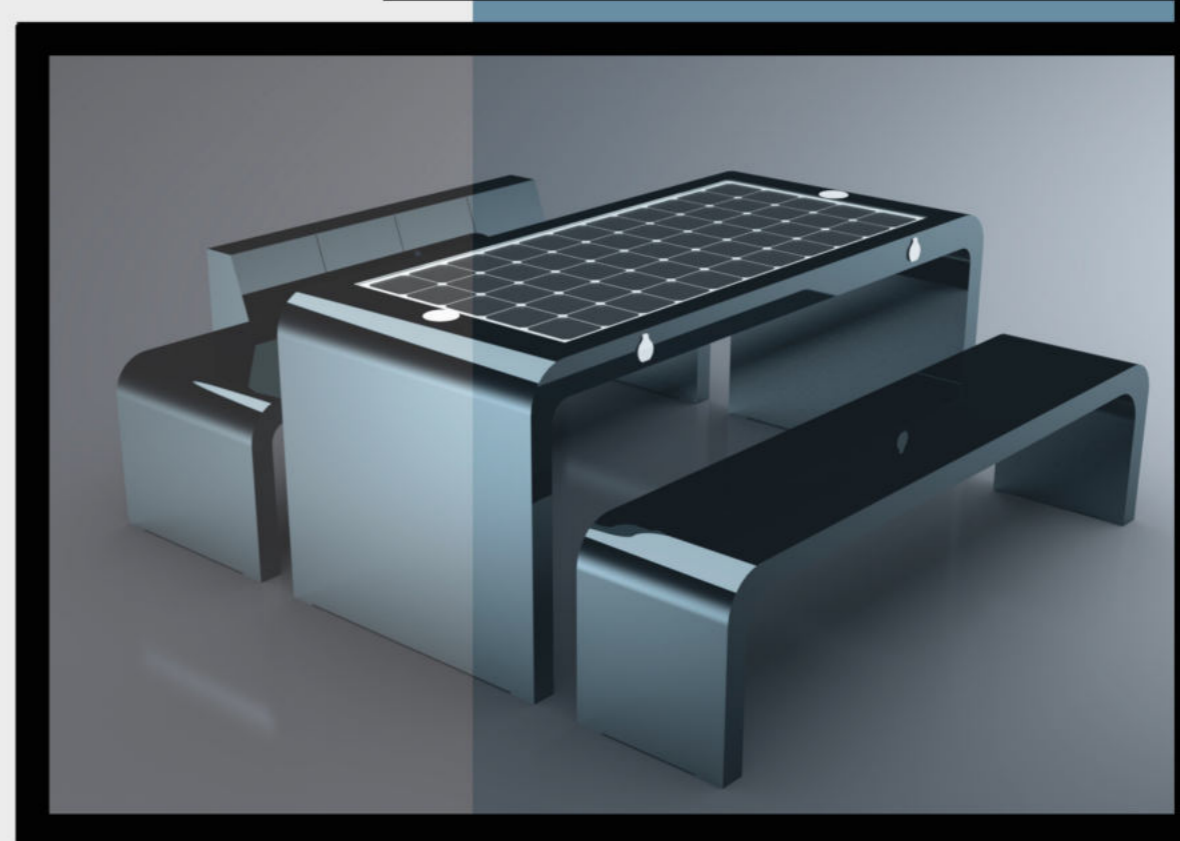

SOLAR SMART TABLE

The price doesn't include our Smart Platform/APP
For more information about ADLIS SMART platform: service@adlissmart.com
sales@solarbenchchina.com

Material: Stainless steel #201 + WPC wood
Dimensions: L- 204cm, W- 80cm, H- 80cm
Dimensions: L- 204cm, W- 40cm, H- 45cm
Solar Panel: 135W
Battery capacity: 12V, 55AH
Controller Type: MPPT
Weight: estimated 240kg
USB charging: 4
Power (per port): 5V (2.1A)
Wireless charging: 2
Ambient light: LED strip light RGBW/Warm white
Bluetooth speaker: 5/12V
Wi-Fi: 4G/International router

OPTION: INDOOR WITHOUT SOLAR PANEL