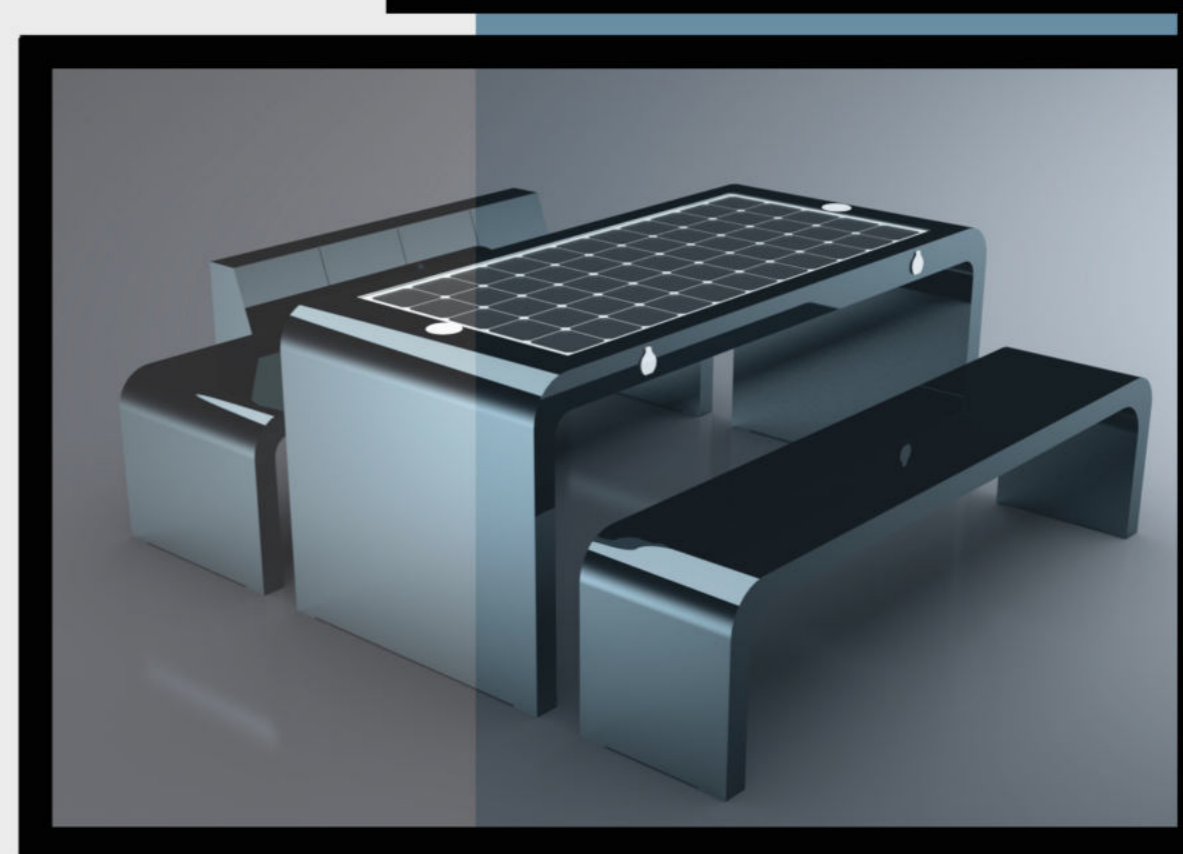

SOLAR SMART TABLE

The price doesn't include our Smart Platform/APP
For more information about ADLIS SMART platform: service@adlissmart.com
sales@solarbenchchina.com

Material: Stainless steel #201 + WPC wood
Dimensions: L- 204cm, W- 80cm, H- 80cm
Dimensions: L- 204cm, W- 40cm, H- 45cm
Solar Panel: 135W
Battery capacity: 12V, 55AH
Controller Type: MPPT
Weight: estimated 240kg
USB charging: 4
Power (per port): 5V (2.1A)
Wireless charging: 2
Ambient light: LED strip light RGBW/Warm white
Bluetooth speaker: 5/12V
Wi-Fi: 4G/International router

OPTION: INDOOR WITHOUT SOLAR PANEL