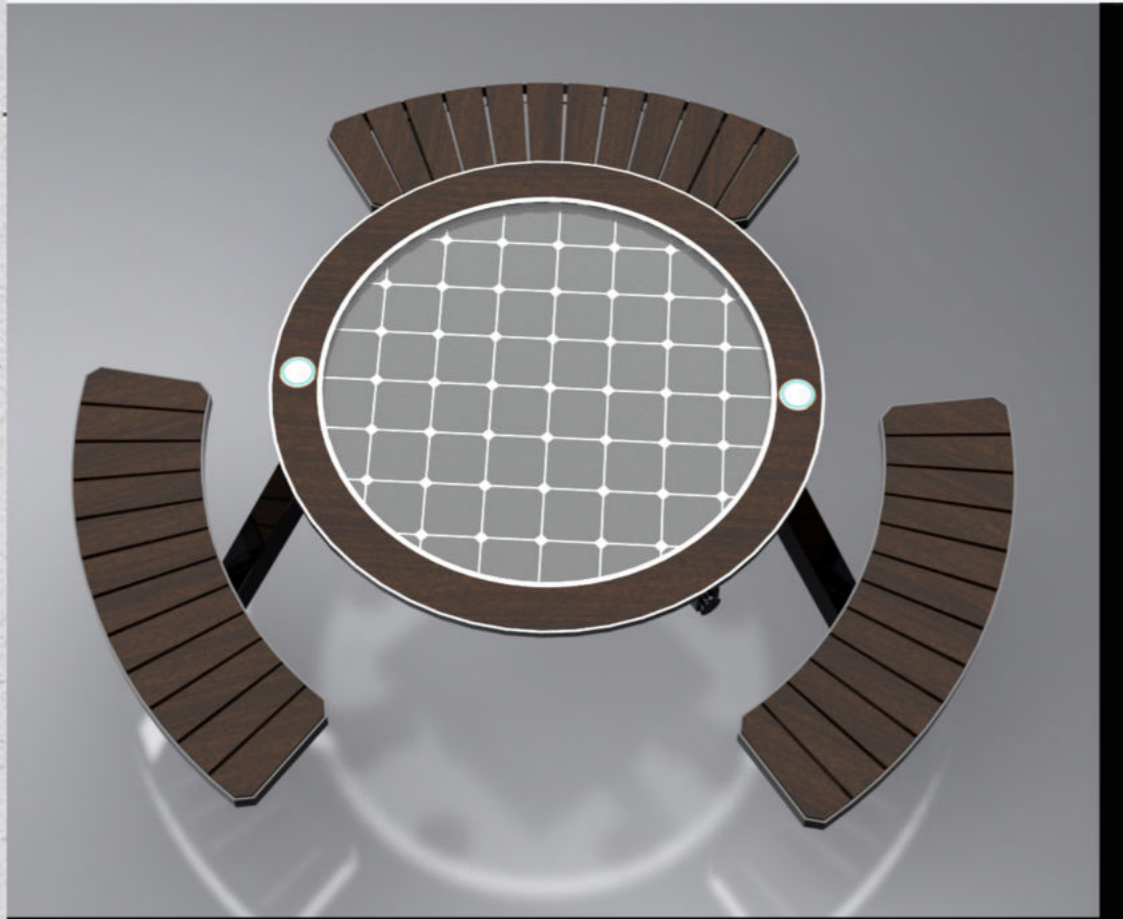

SOLAR SMART TABLE

WYC1821A

The price doesn't include our Smart Platform/APP
For more information about ADLIS SMART platform: service@adlissmart.com
sales@solarbenchchina.com

- Material: Stainless steel #201 + WPC wood
- Dimensions: D- 230cm, H- 45cm
- Solar Panel: 108W
- Battery capacity: 12V, 55AH
- Controller Type: MPPT
- Weight: estimated 140kg
- USB charging:
  - Number of ports: 3
  - Power (per port): 5V (2.1A)
- Wireless charging: 2
- Ambient light: LED strip light RGBW/Warm white
- Bluetooth speaker: 5/12V
- Wi-Fi: 4G/International router

OPTION: INDOOR WITHOUT SOLAR PANEL