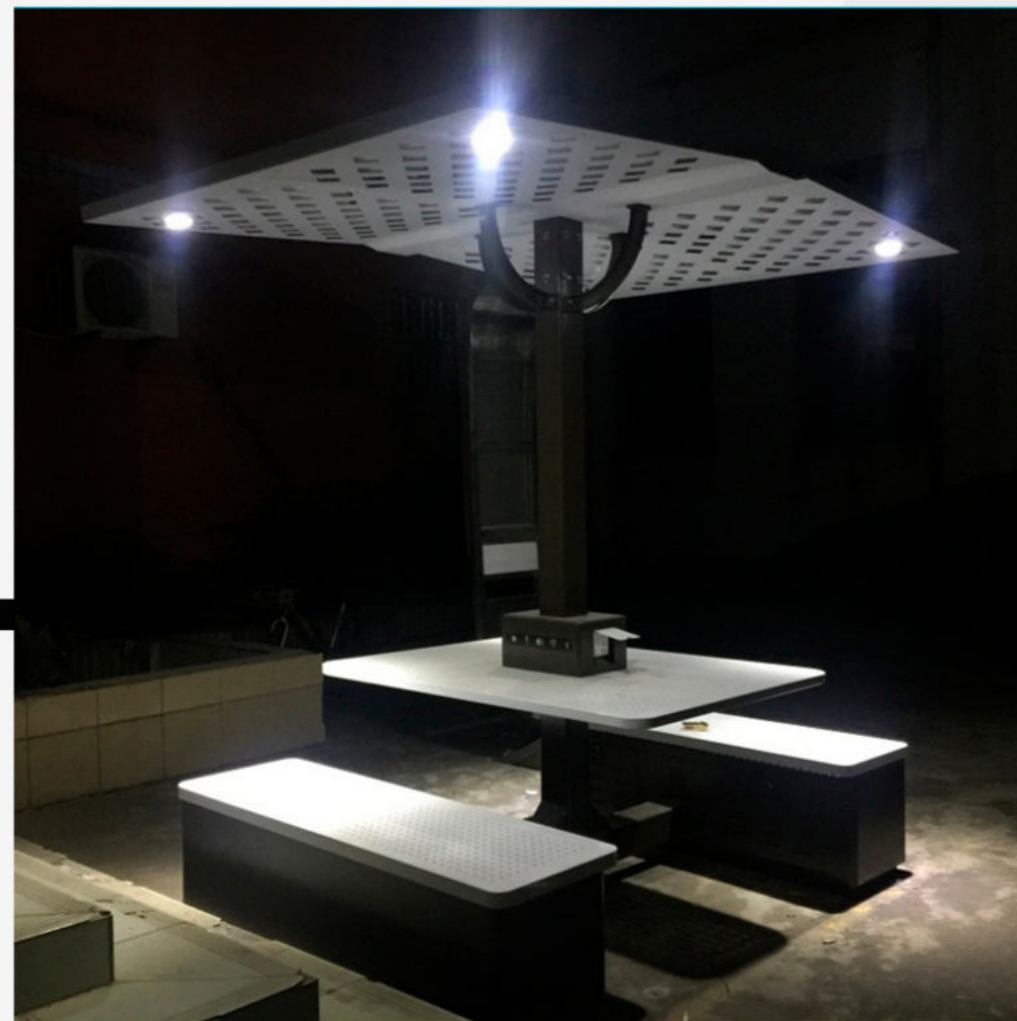

SOLAR SMART TABLE