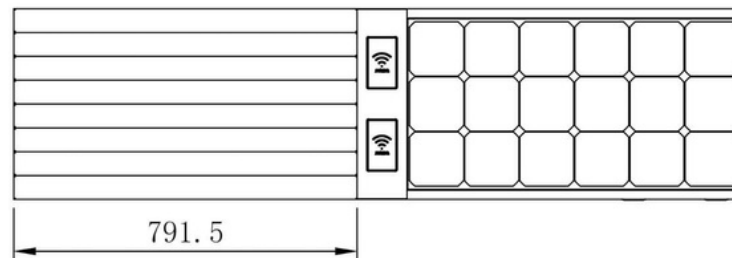

WYC1808A

Material: Stainless steel #201 + WPC wood

Dimensions: L- 170cm, W- 45cm, H- 45cm

Solar Panel: 50W

Battery capacity: 12V, 30AH

Controller Type: MPPT

Weight: estimated 60kg

USB charging:

Number of ports: 2

Power (per port): 5V (2.1A)

Wireless charging: 2

Optional

Platform Adlis Smart City AI Management System

Smart Voice

Model indoor without solar panels

SOS button

Digital Display for advertising (Hybrid Only)

Hybrid system: solar + electricity

Can be upgraded and customized for specific applications

Custom colors available

Vandal resistant