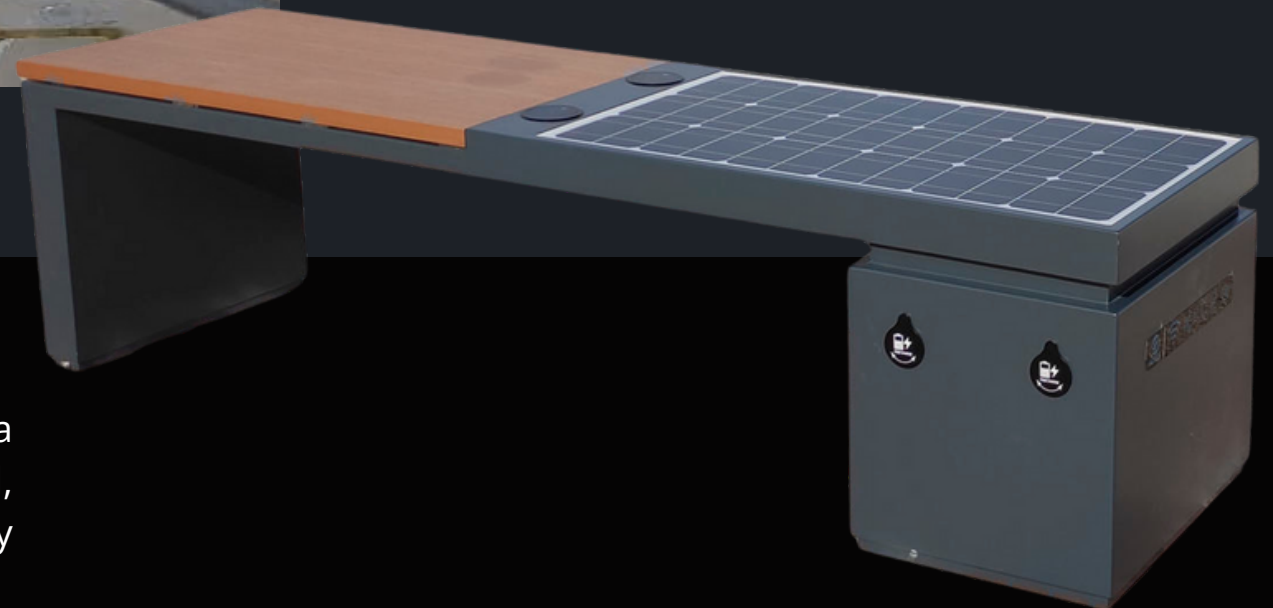

**ADLIS
WEIYIN**
Official Manufacturer

WYC1808A

CATALOGUE

www.adlissmart.com

DESCRIPTION

Solar Smart Bench is made of corten steel
Stainless Steel #201 + WPC Wood
Solar Panel: 50W
WIFI Router 4G

WYC1808A

Smart Solar Bench
Bench is made of corten steel
Stainless Steel #201 + WPC Wood
Thickness 2-4 mm

www.adlissmart.com

FINISHES

Plexus box - 1055 2P USB 5V 2.1A)
Stainless Steel #201 or #304
Thermo lacquered in choice of RAL
Dimensions: 1700 x 450 x 450mm - Weight: 60Kg

ADLIS SMART

The importance of always creating something new, designing new concepts allows Adlis Smart to remain a leader in the production of Smart Street Furniture.

OUR MODEL, OUR IDEA

WYC1808A is part of our Solar Smart Bench collection, a simple design that fits anywhere. Comfortable, personalized, it comes with all the necessary components to facilitate any communication and information.

WYC1808A is our collection of Solar Smart Bench. Made of #201/#304 stainless steel + WPC wood, we offer standard system and standard system + options (Smart City AI Platform). Includes solar panel, battery, MPPT controller, WIFI, Spot Led Light, charger and others. We offer digital screen options with hybrid system, indoor options without solar panels, Smart Voice and much more. Ground anchoring device and steel casing - resistance to vandalism.