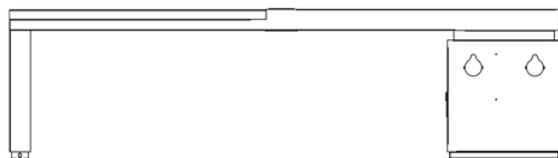

**ADLIS
WEIYIN**
Official Manufacturer

WYC1808A

CATALOGUE

www.adlissmart.com

DESCRIPTION

Solar Smart Bench is made of corten steel
Stainless Steel #201 + WPC Wood
Solar Panel: 50W
WIFI Router 4G

WYC1808A

Smart Solar Bench
Bench is made of corten steel
Stainless Steel #201 + WPC Wood
Thickness 2-4 mm

www.adlissmart.com

FINISHES

Plexus box - 1055 2P USB 5V 2.1A)
Stainless Steel #201 or #304
Thermo lacquered in choice of RAL
Dimensions: 1700 x 450 x 450mm - Weight: 60Kg

ADLIS SMART

The importance of always creating something new, designing new concepts allows Adlis Smart to remain a leader in the production of Smart Street Furniture.

WYC1808A

Material: Stainless steel #201 + WPC wood

Dimensions: L- 170cm, W- 45cm, H- 45cm

Solar Panel: 50W

Battery capacity: 12V, 30AH

Controller Type: MPPT

Weight: estimated 60kg

USB charging: