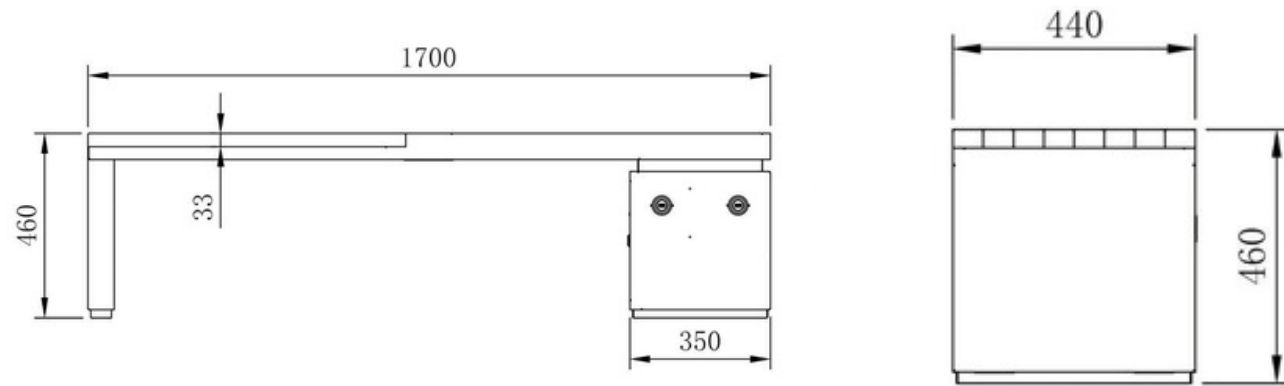

**ADLIS
WEIYIN**
Official Manufacturer

WYC1808A

CATALOGUE

www.adlissmart.com

DESCRIPTION

Solar Smart Bench is made of corten steel
Stainless Steel #201 + WPC Wood
Solar Panel: 50W
WIFI Router 4G

WYC1808A

Smart Solar Bench
Bench is made of corten steel
Stainless Steel #201 + WPC Wood
Thickness 2-4 mm

www.adlissmart.com

FINISHES

Plexus box - 1055 2P USB 5V 2.1A)
Stainless Steel #201 or #304
Thermo lacquered in choice of RAL
Dimensions: 1700 x 450 x 450mm - Weight: 60Kg

ADLIS SMART

The importance of always creating something new, designing new concepts allows Adlis Smart to remain a leader in the production of Smart Street Furniture.

WYC1808A

Material: Stainless steel #201 + WPC wood

Dimensions: L- 170cm, W- 45cm, H- 45cm

Solar Panel: 50W

Battery capacity: 12V, 30AH

Controller Type: MPPT

Weight: estimated 60kg

USB charging: