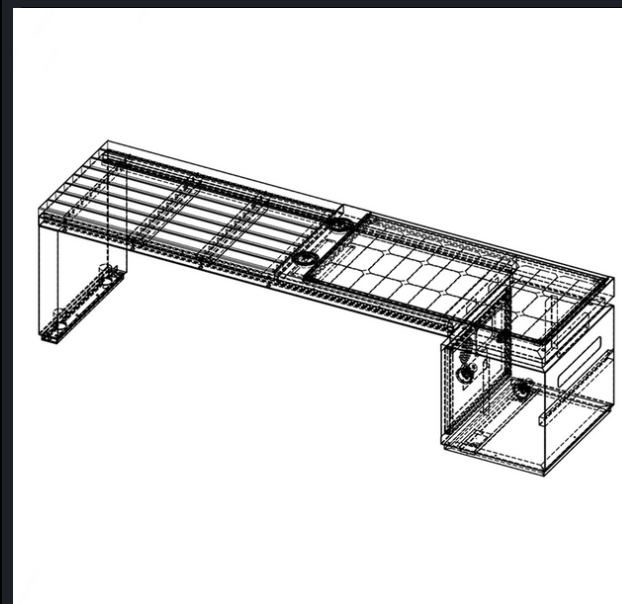

WYC1808A

Material: Stainless steel #201 + WPC wood

Dimensions: L- 170cm, W- 45cm, H- 45cm

Solar Panel: 50W

Battery capacity: 12V, 30AH

Controller Type: MPPT

Weight: estimated 60kg

USB charging:

Number of ports: 2

Power (per port): 5V (2.1A)

Wireless charging: 2

Optional

Platform Adlis Smart City AI Management System

Smart Voice

Model indoor without solar panels

SOS button

Digital Display for advertising (Hybrid Only)

Hybrid system: solar + electricity

Can be upgraded and customized for specific applications

Custom colors available

Vandal resistant