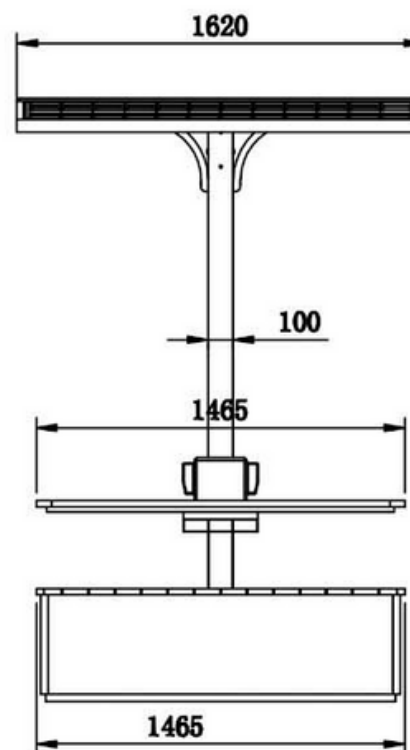

WYC1812

Material: Stainless steel #201 + WPC WOOD

Dimensions: L-230cm, W-140cm, H-237cm

Solar Panel: 200W

Battery capacity: 12V, 110AH

Controller Type: MPPT

Weight: estimated 120kg

USB charging: 4

Power (per port): 5V (2.1A)

Wireless charging: 2 Qi Standard

Motion Sensor

Ambient light: LED spot RGBW/Warm white

Bluetooth speaker: 5/12V

Wi-Fi: 4G international router

Optional

Platform Adlis Smart City AI

Smart Voice

Smart camera

SOS button

Sensors (CO2, Noise, waterproof etc.)

Digital Display/Led Screen for advertising

Hybrid system: solar + electricity

ADLIS/WEIYIN CORPORATION

Visit our website for product details, color charts, technical data sheet, sales office locations, download images, designs, brochure...

WYC1812 Design: Adlis Smart

WYC1812 is manufactured in Europe and China

Specifications are subject to change without notice.

3D Design / Artwork for the 21st century

2020 Adlis/Weiyin Corporation

www.adlissmart.com

www.solarbenchchina.com

sales@solarbenchchina.com

info@solarbenchchina.com

Can be upgraded and customized for specific applications

Custom colors available

Vandal resistant