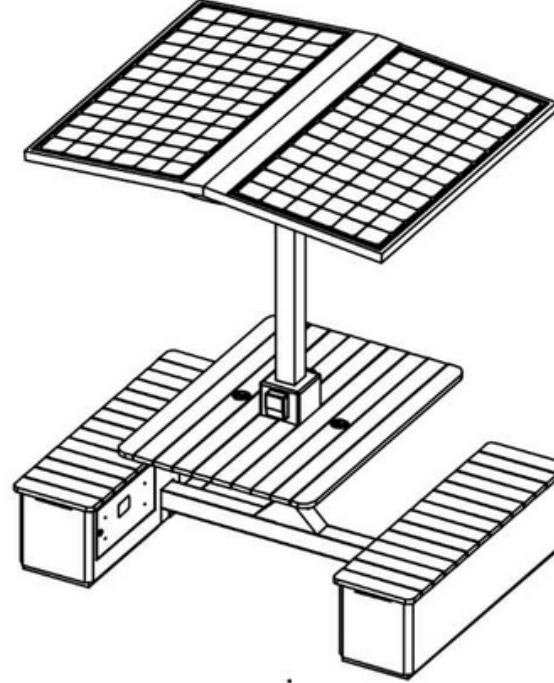

WYC1812

Material: Stainless steel #201 + WPC WOOD

Dimensions: L-230cm, W-140cm, H-237cm

Solar Panel: 200W

Battery capacity: 12V, 110AH

Controller Type: MPPT

Weight: estimated 120kg

USB charging: 4

Power (per port): 5V (2.1A)

Wireless charging: 2 Qi Standard

Motion Sensor

Ambient light: LED spot RGBW/Warm white

Bluetooth speaker: 5/12V

Wi-Fi: 4G international router

Optional

Platform Adlis Smart City AI

Smart Voice

Smart camera

SOS button

Sensors (CO2, Noise, waterproof etc.)

Digital Display/Led Screen for advertising

Hybrid system: solar + electricity

ADLIS/WEIYIN CORPORATION

Visit our website for product details, color charts, technical data sheet, sales office locations, download images, designs, brochure...

WYC1812 Design: Adlis Smart

WYC1812 is manufactured in Europe and China

Specifications are subject to change without notice.

3D Design / Artwork for the 21st century

2020 Adlis/Weiyin Corporation

www.adlissmart.com

www.solarbenchchina.com

sales@solarbenchchina.com

info@solarbenchchina.com

Can be upgraded and customized for specific applications

Custom colors available

Vandal resistant