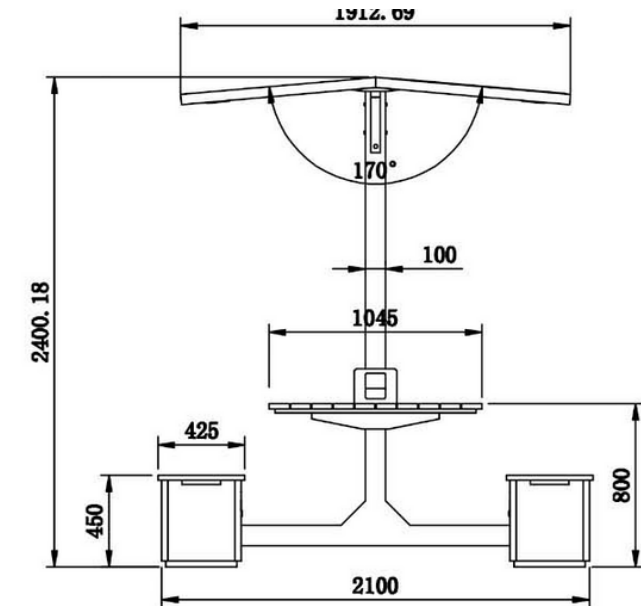

WYC1812

CATALOGUE

www.adlissmart.com

DESCRIPTION

Solar Smart Table is made of corten steel

Stainless Steel #201

Option Stainless Steel #304 / #316

Solar Panel: 200W

WIFI Router 4G

WYC1812

Smart Solar Table

Bench is made of corten steel

Stainless Steel #201

Thickness 2-4 mm

www.adlissmart.com

FINISHES

Plexus box - 1055 2P USB 5V 2.1A)

Stainless Steel #201 or #304

Thermo lacquered in choice of RAL

Dimensions: 2300mm x 1400mm x 2370mm - WEIGHT: 220Kg

ADLIS SMART

The importance of always creating something new, designing new concepts allows Adlis Smart to remain a leader in the production of Smart Street Furniture.

WYC1812

Material: Stainless steel #201 + WPC WOOD

Dimensions: L-230cm, W-140cm, H-237cm

Solar Panel: 200W

Battery capacity: 12V, 110AH

Controller Type: MPPT

Weight: estimated 120kg

USB charging: 4