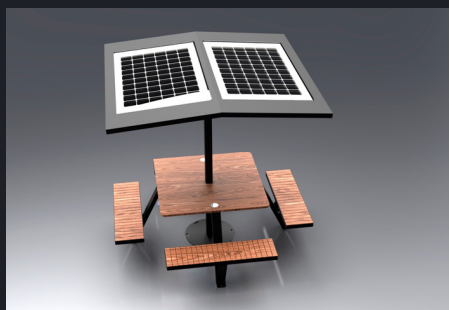

WYC1812

CATALOGUE

www.adlissmart.com

DESCRIPTION

Solar Smart Table is made of corten steel

Stainless Steel #201

Option Stainless Steel #304 / #316

Solar Panel: 200W

WIFI Router 4G

WYC1812

Smart Solar Table

Bench is made of corten steel

Stainless Steel #201

Thickness 2-4 mm

www.adlissmart.com

FINISHES

OUR MODEL, OUR IDEA

WYC1812 is part of our Solar Smart Table collection, a simple design that fits anywhere. Comfortable, personalized, it comes with all the necessary components to facilitate any communication and information.

WYC1812 is our collection of Solar Smart Table. Made of #201/#304 stainless steel, we offer standard system and standard system + options (Smart City AI Platform). Includes solar panel, battery, MPPT controller, WIFI, Spot Led Light, charger and others. We offer digital screen options with hybrid system, indoor options without solar panels, Smart Voice and much more. Ground anchoring device and steel casing - resistance to vandalism.