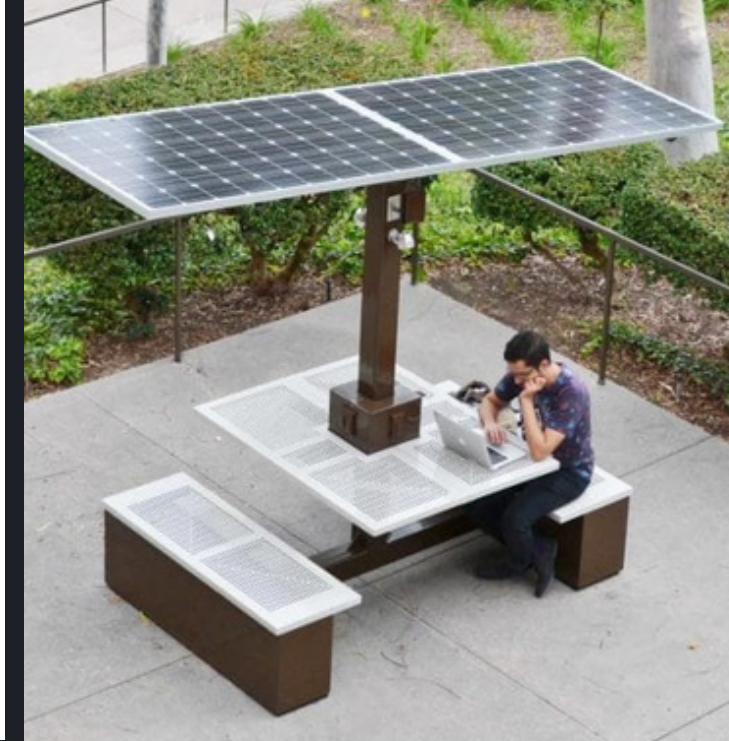

WYC1812

Material: Stainless steel #201 + WPC WOOD

Dimensions: L-230cm, W-140cm, H-237cm

Solar Panel: 200W

Battery capacity: 12V, 110AH

Controller Type: MPPT

Weight: estimated 120kg

USB charging: 4

Power (per port): 5V (2.1A)

Wireless charging: 2 Qi Standard

Motion Sensor

Ambient light: LED spot RGBW/Warm white

Bluetooth speaker: 5/12V

Wi-Fi: 4G international router

Optional

Platform Adlis Smart City AI

Smart Voice

Smart camera

SOS button

Sensors (CO2, Noise, waterproof etc.)

Digital Display/Led Screen for advertising

Hybrid system: solar + electricity

ADLIS/WEIYIN CORPORATION

Visit our website for product details, color charts, technical data sheet, sales office locations, download images, designs, brochure...

WYC1812 Design: Adlis Smart

WYC1812 is manufactured in Europe and China

Specifications are subject to change without notice.

3D Design / Artwork for the 21st century

2020 Adlis/Weiyin Corporation

www.adlissmart.com

www.solarbenchchina.com

sales@solarbenchchina.com

info@solarbenchchina.com

Can be upgraded and customized for specific applications

Custom colors available

Vandal resistant