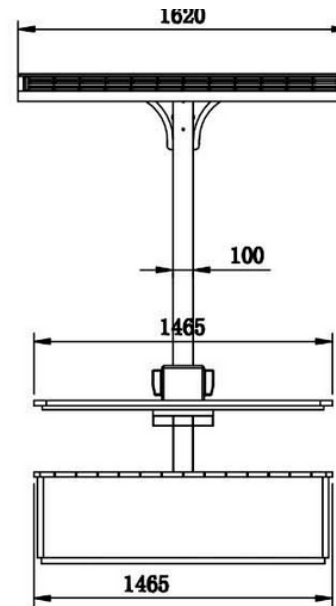

WYC1812

CATALOGUE

www.adlissmart.com

DESCRIPTION

Solar Smart Table is made of corten steel

Stainless Steel #201

Option Stainless Steel #304 / #316

Solar Panel: 200W

WIFI Router 4G

WYC1812

Smart Solar Table

Bench is made of corten steel

Stainless Steel #201

Thickness 2-4 mm

www.adlissmart.com

FINISHES

Plexus box - 1055 2P USB 5V 2.1A)

Stainless Steel #201 or #304

Thermo lacquered in choice of RAL

Dimensions: 2300mm x 1400mm x 2370mm - WEIGHT: 220Kg

ADLIS SMART

The importance of always creating something new, designing new concepts allows Adlis Smart to remain a leader in the production of Smart Street Furniture.

WYC1812

Material: Stainless steel #201 + WPC WOOD

Dimensions: L-230cm, W-140cm, H-237cm

Solar Panel: 200W

Battery capacity: 12V, 110AH

Controller Type: MPPT

Weight: estimated 120kg

USB charging: 4