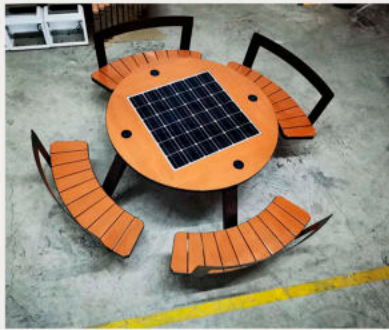

## Model: WYC1821

Smart Solar Picnic Table  
Table is made of Corten steel ,  
Stainless steel #201 + WPC wood  
Thickness of 4 mm.

DESCRIPTION: Table is made of Corten steel  
Stainless steel #201 + WPC wood  
Solar Panel 108W  
WI-FI Router 4G

FINISHES:  
Plexus box- IO55 2P USB 5V (2.1A)  
Stainless steel #201 or #304  
Thermo-lacquered in a choice of RAL

DIMENSIONS: D 2300mm x H 450/750mm - WEIGHT: 140 Kg

WYC1821 is a collection of Smart Picnic Table . Are made of Stainless steel with a powder coat of paint. The seat are made of solar panel 108W, USB-Wireless Charger and are concealed to the support frame. This model with a backrest, as well as a practical and comfortable.

Material: Stainless steel #201 + WPC wood  
 Dimensions: D- 230cm, H- 45/75cm  
 Solar panel: 108W  
 Battery: 12V/55AH  
 LED Strip RGBW/Warm White  
 USB Charger  
 Wireless Charger  
 WI-FI  
 Bluetooth Speaker  
 APP Adlis Smart

230\*45/75

Wireless Charger

USB Charger

Solar Panel 108W