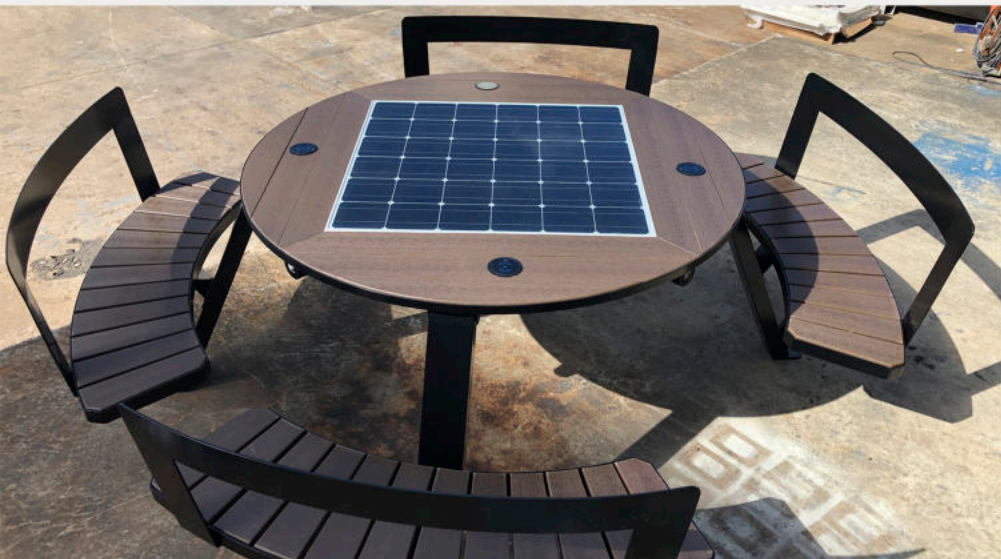

## Model: WYC1821

Smart Solar Picnic Table  
Table is made of Corten steel ,  
Stainless steel #201 + WPC wood  
Thickness of 4 mm.

DESCRIPTION: Table is made of Corten steel  
Stainless steel #201 + WPC wood  
Solar Panel 108W  
WI-FI Router 4G

FINISHES:  
Plexus box- IO55 2P USB 5V (2.1A)  
Stainless steel #201 or #304  
Thermo-lacquered in a choice of RAL

DIMENSIONS: D 2300mm x H 450/750mm - WEIGHT: 140 Kg

WYC1821 is a collection of Smart Picnic Table . Are made of Stainless steel with a powder coat of paint. The seat are made of solar panel 108W, USB-Wireless Charger and are concealed to the support frame. This model with a backrest, as well as a practical and comfortable.

Material: Stainless steel #201 + WPC wood  
 Dimensions: D- 230cm, H- 45/75cm  
 Solar panel: 108W  
 Battery: 12V/55AH  
 LED Strip RGBW/Warm White  
 USB Charger  
 Wireless Charger  
 WI-FI  
 Bluetooth Speaker  
 APP Adlis Smart

230\*45/75

Wireless Charger

USB Charger

Solar Panel 108W