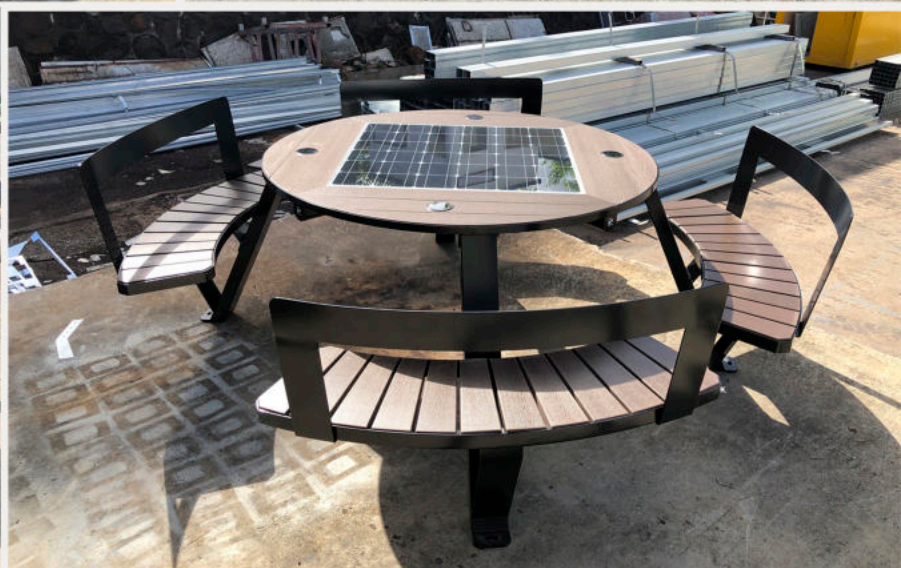

## Model: WYC1821

Smart Solar Picnic Table  
Table is made of Corten steel ,  
Stainless steel #201 + WPC wood  
Thickness of 4 mm.

DESCRIPTION: Table is made of Corten steel  
Stainless steel #201 + WPC wood  
Solar Panel 108W  
WI-FI Router 4G

FINISHES:  
Plexus box- IO55 2P USB 5V (2.1A)  
Stainless steel #201 or #304  
Thermo-lacquered in a choice of RAL

DIMENSIONS: D 2300mm x H 450/750mm - WEIGHT: 140 Kg

WYC1821 is a collection of Smart Picnic Table . Are made of Stainless steel with a powder coat of paint. The seat are made of solar panel 108W, USB-Wireless Charger and are concealed to the support frame. This model with a backrest, as well as a practical and comfortable.

Material: Stainless steel #201 + WPC wood  
 Dimensions: D- 230cm, H- 45/75cm  
 Solar panel: 108W  
 Battery: 12V/55AH  
 LED Strip RGBW/Warm White  
 USB Charger  
 Wireless Charger  
 WI-FI  
 Bluetooth Speaker  
 APP Adlis Smart

230\*45/75

Wireless Charger

USB Charger

Solar Panel 108W