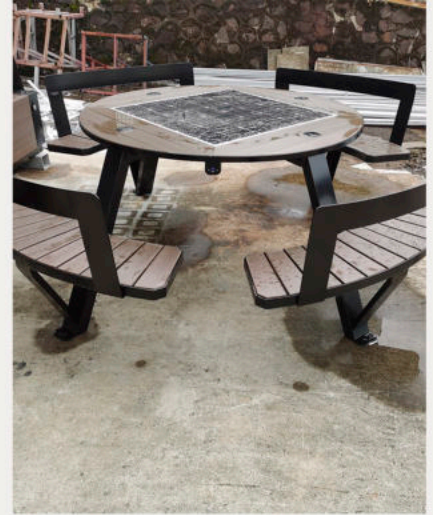

## Model: WYC1821

Smart Solar Picnic Table  
Table is made of Corten steel ,  
Stainless steel #201 + WPC wood  
Thickness of 4 mm.

DESCRIPTION: Table is made of Corten steel  
Stainless steel #201 + WPC wood  
Solar Panel 108W  
WI-FI Router 4G

FINISHES:  
Plexus box- IO55 2P USB 5V (2.1A)  
Stainless steel #201 or #304  
Thermo-lacquered in a choice of RAL

DIMENSIONS: D 2300mm x H 450/750mm - WEIGHT: 140 Kg

WYC1821 is a collection of Smart Picnic Table . Are made of Stainless steel with a powder coat of paint. The seat are made of solar panel 108W, USB-Wireless Charger and are concealed to the support frame. This model with a backrest, as well as a practical and comfortable.

Material: Stainless steel #201 + WPC wood  
 Dimensions: D- 230cm, H- 45/75cm  
 Solar panel: 108W  
 Battery: 12V/55AH  
 LED Strip RGBW/Warm White  
 USB Charger  
 Wireless Charger  
 WI-FI  
 Bluetooth Speaker  
 APP Adlis Smart