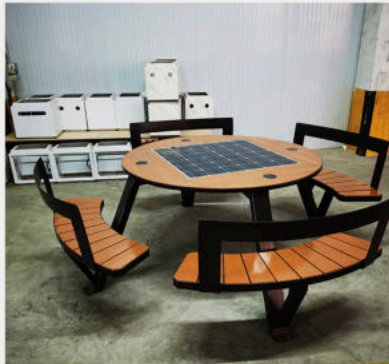

## Model: WYC1821

Smart Solar Picnic Table  
Table is made of Corten steel ,  
Stainless steel #201 + WPC wood  
Thickness of 4 mm.

DESCRIPTION: Table is made of Corten steel  
Stainless steel #201 + WPC wood  
Solar Panel 108W  
WI-FI Router 4G

FINISHES:  
Plexus box- IO55 2P USB 5V (2.1A)  
Stainless steel #201 or #304  
Thermo-lacquered in a choice of RAL

DIMENSIONS: D 2300mm x H 450/750mm - WEIGHT: 140 Kg

WYC1821 is a collection of Smart Picnic Table . Are made of Stainless steel with a powder coat of paint. The seat are made of solar panel 108W, USB-Wireless Charger and are concealed to the support frame. This model with a backrest, as well as a practical and comfortable.

Material: Stainless steel #201 + WPC wood  
 Dimensions: D- 230cm, H- 45/75cm  
 Solar panel: 108W  
 Battery: 12V/55AH  
 LED Strip RGBW/Warm White  
 USB Charger  
 Wireless Charger  
 WI-FI  
 Bluetooth Speaker  
 APP Adlis Smart

WYC 1821 Design: Adlis Smart  
 WYC 1821 is manufactured in Israel and China  
 Location Photography: Ukraine, USA, Mexico, Canada  
 France, Greece, Italy, Israel, Turkey and much more  
 Specifications are subject to change without notice.  
 3D Design / Artwork for the 21st century  
 ©2020 Adlis/Weiyin Corporation