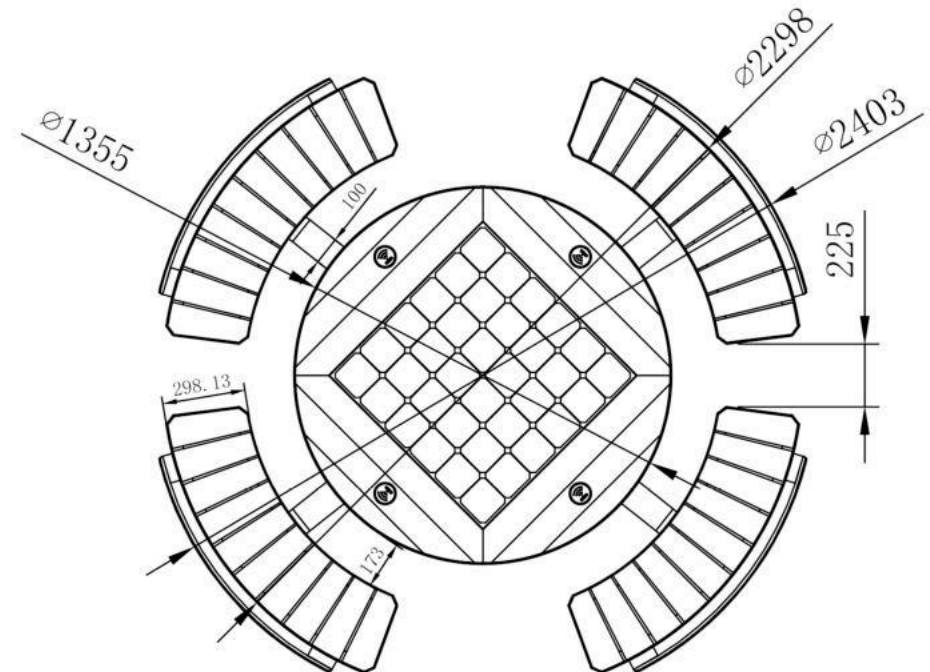

Characteristics

Model	WYC1821	Appearance	
Size	D240CM*H45/75CM		
N.W.	140KG		
G.W.	160KG		
Certificate	CE ISO		
Function	In sunlight condition, product will charge build-in Li-ion battery by solar panel, and charge cell phones by cables simultaneous. Without sunlight condition, product will charge cell phone by its built-in battery.		
Material	Stainless steel #201 + WPC WOOD		
Solar panel	Monocrystalline silicon with Templeted Glass		
Solar power	108W		
AC power	Optional		
Controller	MPPT		
Battery type	Li-ion battery/Li-op4 optional		
Working temp.	-20C to 65C		
Battery capacity	12V/55Ah Option 110AH		
USB charger	2PC - 5V/9V/12V (2.1A) Automatically applicable to all requirements.		
Wireless charger	4PC - Qi Standard		
LED light	LED Strip Light RGBW/Warm White		
Advertising display	NO		
WiFi router	4G/International router		
Bluetooth/speaker	5V/12V		
Cooling System	Cooling Ventilator System: Optional		
Sensors (Optional)	Light, Humidity, Temperature, Water, CO2, Noise, PM2.5, Counter, Alarm		
App Adlis Smart	App + Tablet 10": Optional		
Adlis Smart Platform	Smart Platform + Subscription / Contact Adlis Smart: sales@adlissmart.com		
Warranty	1 Year		
Battery notice	The controller works well above -40°C , while the working efficiency of battery is getting less and less under 0°C, when -10°C it already doesn't work. Yet after the temperate rises back to over 0°C, it will work again. Therefore, in very cold winter the chargers on bench don't work. In good sunshine, the battery is fully charged in about 7-8 hours.		

ADLIS
WEIYIN