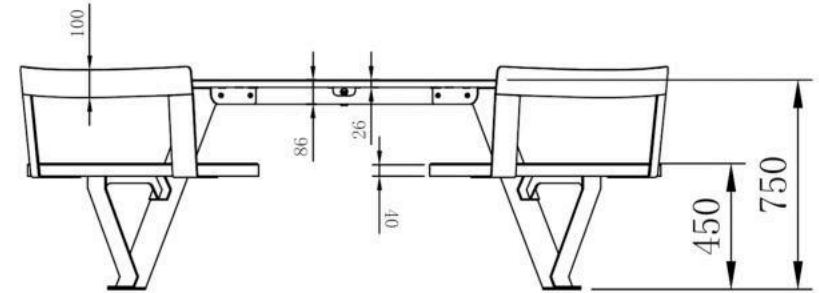

Characteristics

Model	WYC1821	Appearance	
Size	D240CM*H45/75CM		
N.W.	140KG		
G.W.	160KG		
Certificate	CE ISO		
Function	In sunlight condition, product will charge build-in Li-ion battery by solar panel, and charge cell phones by cables simultaneous. Without sunlight condition, product will charge cell phone by its built-in battery.		
Material	Stainless steel #201 + WPC WOOD		
Solar panel	Monocrystalline silicon with Templeted Glass		
Solar power	108W		
AC power	Optional		
Controller	MPPT		
Battery type	Li-ion battery/Li-op4 optional		
Working temp.	-20C to 65C		
Battery capacity	12V/55Ah Option 110AH		
USB charger	2PC - 5V/9V/12V (2.1A) Automatically applicable to all requirements.		
Wireless charger	4PC - Qi Standard		
LED light	LED Strip Light RGBW/Warm White		
Advertising display	NO		
WiFi router	4G/International router		
Bluetooth/speaker	5V/12V		
Cooling System	Cooling Ventilator System: Optional		
Sensors (Optional)	Light, Humidity, Temperature, Water, CO2, Noise, PM2.5, Counter, Alarm		
App Adlis Smart	App + Tablet 10": Optional		
Adlis Smart Platform	Smart Platform + Subscription / Contact Adlis Smart: sales@adlissmart.com		
Warranty	1 Year		
Battery notice	The controller works well above -40°C , while the working efficiency of battery is getting less and less under 0°C, when -10°C it already doesn't work. Yet after the temperate rises back to over 0°C, it will work again. Therefore, in very cold winter the chargers on bench don't work. In good sunshine, the battery is fully charged in about 7-8 hours.		

ADLIS
WEIYIN