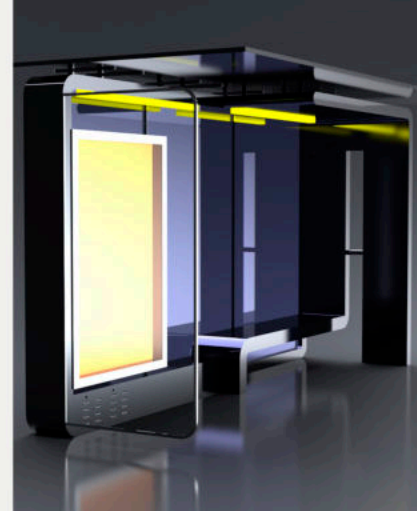

Model: WYB1803-12M

Smart Solar Bus Shelter
Bench is made of Corten steel ,
Stainless steel #201 or #304
Thickness of 4 mm.

DESCRIPTION: Bus Shelter is made of Corten steel
stainless steel #201 or #304
Solar Panel 600W
WI-FI Router 4G: Optional

FINISHES:
Plexus box- IO55 2P USB 5V (2.1A)
Stainless steel / Inox #201 or #304
Thermo-lacquered in a choice of RAL 12000*1800*2220
DIMENSIONS: 12000*1800*2220

WYB1803-12M is a collection of Smart Solar bus. Easily charge your phone while resting or chatting with friends. LED lighting, charging station, and connection to Wi-Fi. Cable-free and portable design, Perfect for bus stops, LED light box with options LED screen and TV LED for advertising Facility anchoring to the ground and steel casing - resistance to vandalism

Material: Stainless steel #201
 Size: 12000*1800*2220
 Certificate: ISO/CE
 With full glass at the back
 Solar Panel: Monocrystalline Silicon, 600W
 Controller: MPPT
 Battery Type: Gel battery
 Battery Capacity: 12V/55AH/3PCS
 USB Charger: 6
 Led Light: Led Strip light Inside, working in the evening with sensor
 Advertising Display: LED light box * 2 windows, working 5 hours at night
 WIFI router: 4G / International router: Optional
 Working for 4-5 days during rainy days