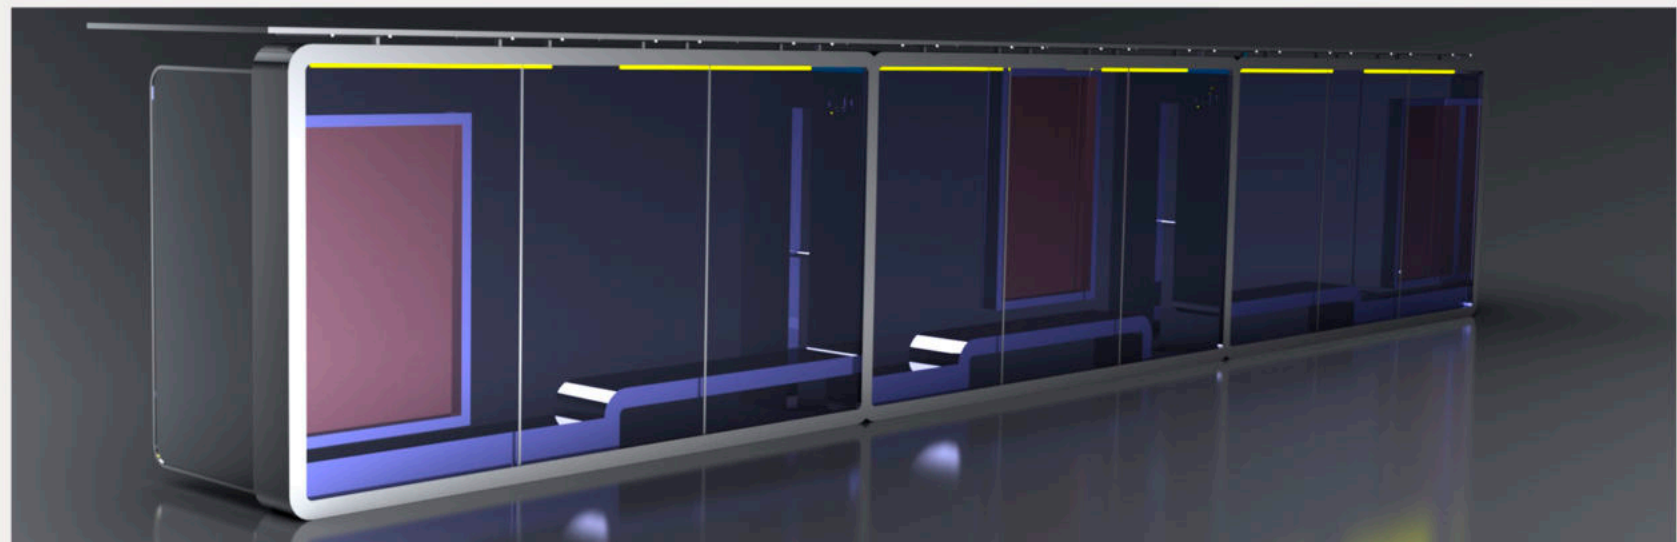

Model: WYB1803-12M

Smart Solar Bus Shelter
Bench is made of Corten steel ,
Stainless steel #201 or #304
Thickness of 4 mm.

DESCRIPTION: Bus Shelter is made of Corten steel
stainless steel #201 or #304
Solar Panel 600W
WI-FI Router 4G: Optional

FINISHES:
Plexus box- IO55 2P USB 5V (2.1A)
Stainless steel / Inox #201 or #304
Thermo-lacquered in a choice of RAL 12000*1800*2220
DIMENSIONS: 12000*1800*2220

WYB1803-12M is a collection of Smart Solar bus. Easily charge your phone while resting or chatting with friends. LED lighting, charging station, and connection to Wi-Fi. Cable-free and portable design, Perfect for bus stops, LED light box with options LED screen and TV LED for advertising Facility anchoring to the ground and steel casing - resistance to vandalism

Material: Stainless steel #201
 Size: 12000*1800*2220
 Certificate: ISO/CE
 With full glass at the back
 Solar Panel: Monocrystalline Silicon, 600W
 Controller: MPPT
 Battery Type: Gel battery
 Battery Capacity: 12V/55AH/3PCS
 USB Charger: 6
 Led Light: Led Strip light Inside, working in the evening with sensor
 Advertising Display: LED light box * 2 windows, working 5 hours at night
 WIFI router: 4G / International router: Optional
 Working for 4-5 days during rainy days