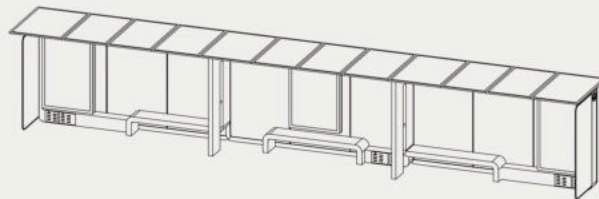

Model: WYB1803-12M

Smart Solar Bus Shelter
Bench is made of Corten steel ,
Stainless steel #201 or #304
Thickness of 4 mm.

DESCRIPTION: Bus Shelter is made of Corten steel
stainless steel #201 or #304
Solar Panel 600W
WI-FI Router 4G: Optional

FINISHES:
Plexus box- IO55 2P USB 5V (2.1A)
Stainless steel / Inox #201 or #304
Thermo-lacquered in a choice of RAL 12000*1800*2220
DIMENSIONS: 12000*1800*2220

WYB1803-12M is a collection of Smart Solar bus. Easily charge your phone while resting or chatting with friends. LED lighting, charging station, and connection to Wi-Fi. Cable-free and portable design, Perfect for bus stops, LED light box with options LED screen and TV LED for advertising Facility anchoring to the ground and steel casing - resistance to vandalism

Material: Stainless steel #201
 Size: 12000*1800*2220
 Certificate: ISO/CE
 With full glass at the back
 Solar Panel: Monocrystalline Silicon, 600W
 Controller: MPPT
 Battery Type: Gel battery
 Battery Capacity: 12V/55AH/3PCS
 USB Charger: 6
 Led Light: Led Strip light Inside, working in the evening with sensor
 Advertising Display: LED light box * 2 windows, working 5 hours at night
 WIFI router: 4G / International router: Optional
 Working for 4-5 days during rainy days