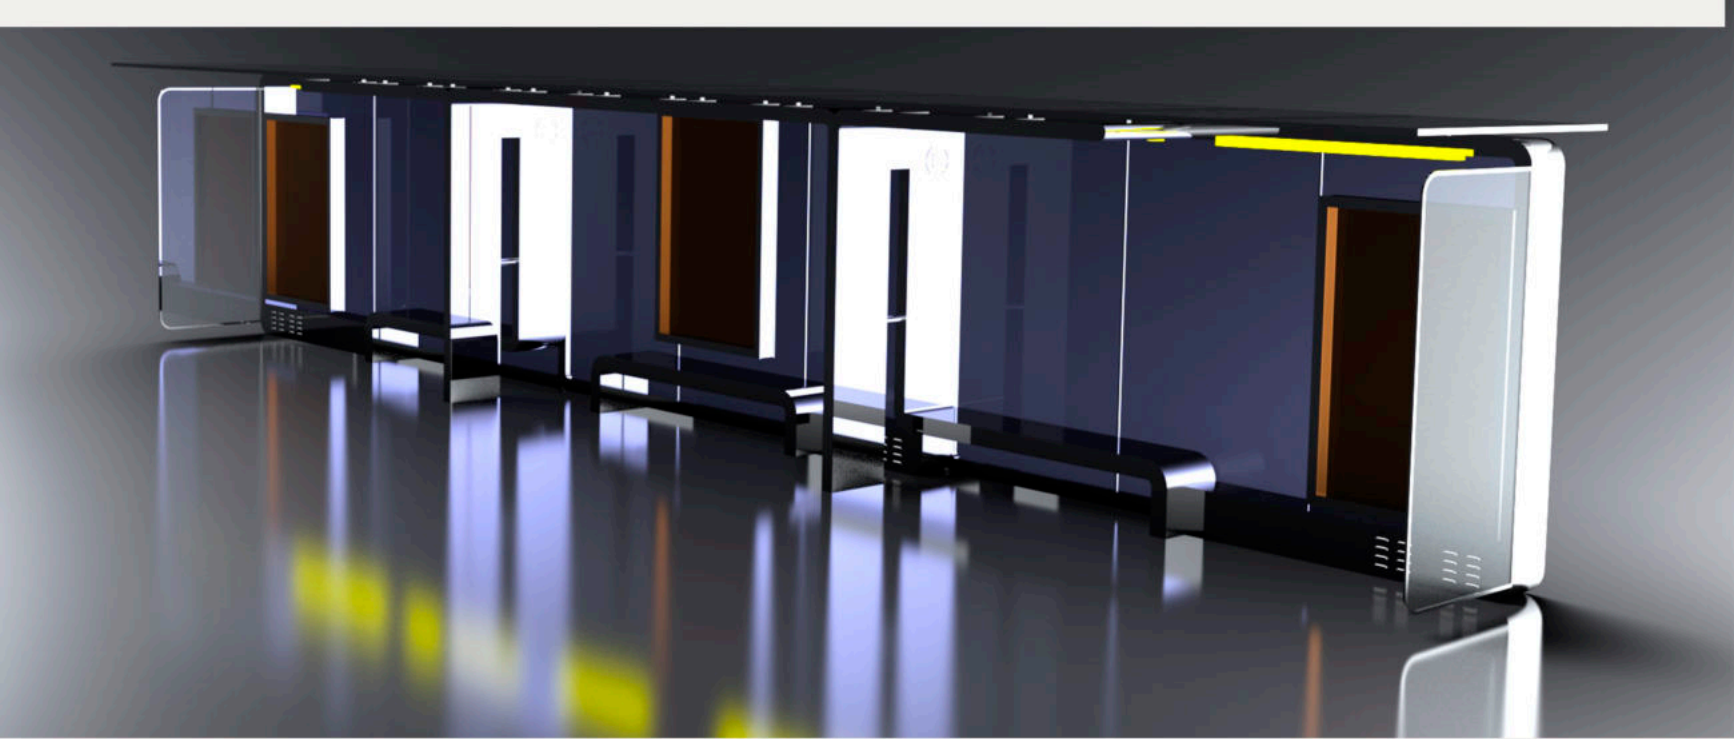

Model: WYB1803-12M

Smart Solar Bus Shelter
Bench is made of Corten steel ,
Stainless steel #201 or #304
Thickness of 4 mm.

DESCRIPTION: Bus Shelter is made of Corten steel
stainless steel #201 or #304
Solar Panel 600W
WI-FI Router 4G: Optional

FINISHES:
Plexus box- IO55 2P USB 5V (2.1A)
Stainless steel / Inox #201 or #304
Thermo-lacquered in a choice of RAL 12000*1800*2220
DIMENSIONS: 12000*1800*2220

WYB1803-12M is a collection of Smart Solar bus. Easily charge your phone while resting or chatting with friends. LED lighting, charging station, and connection to Wi-Fi. Cable-free and portable design, Perfect for bus stops, LED light box with options LED screen and TV LED for advertising Facility anchoring to the ground and steel casing - resistance to vandalism

Material: Stainless steel #201
 Size: 12000*1800*2220
 Certificate: ISO/CE
 With full glass at the back
 Solar Panel: Monocrystalline Silicon, 600W
 Controller: MPPT
 Battery Type: Gel battery
 Battery Capacity: 12V/55AH/3PCS
 USB Charger: 6
 Led Light: Led Strip light Inside, working in the evening with sensor
 Advertising Display: LED light box * 2 windows, working 5 hours at night
 WIFI router: 4G / International router: Optional
 Working for 4-5 days during rainy days