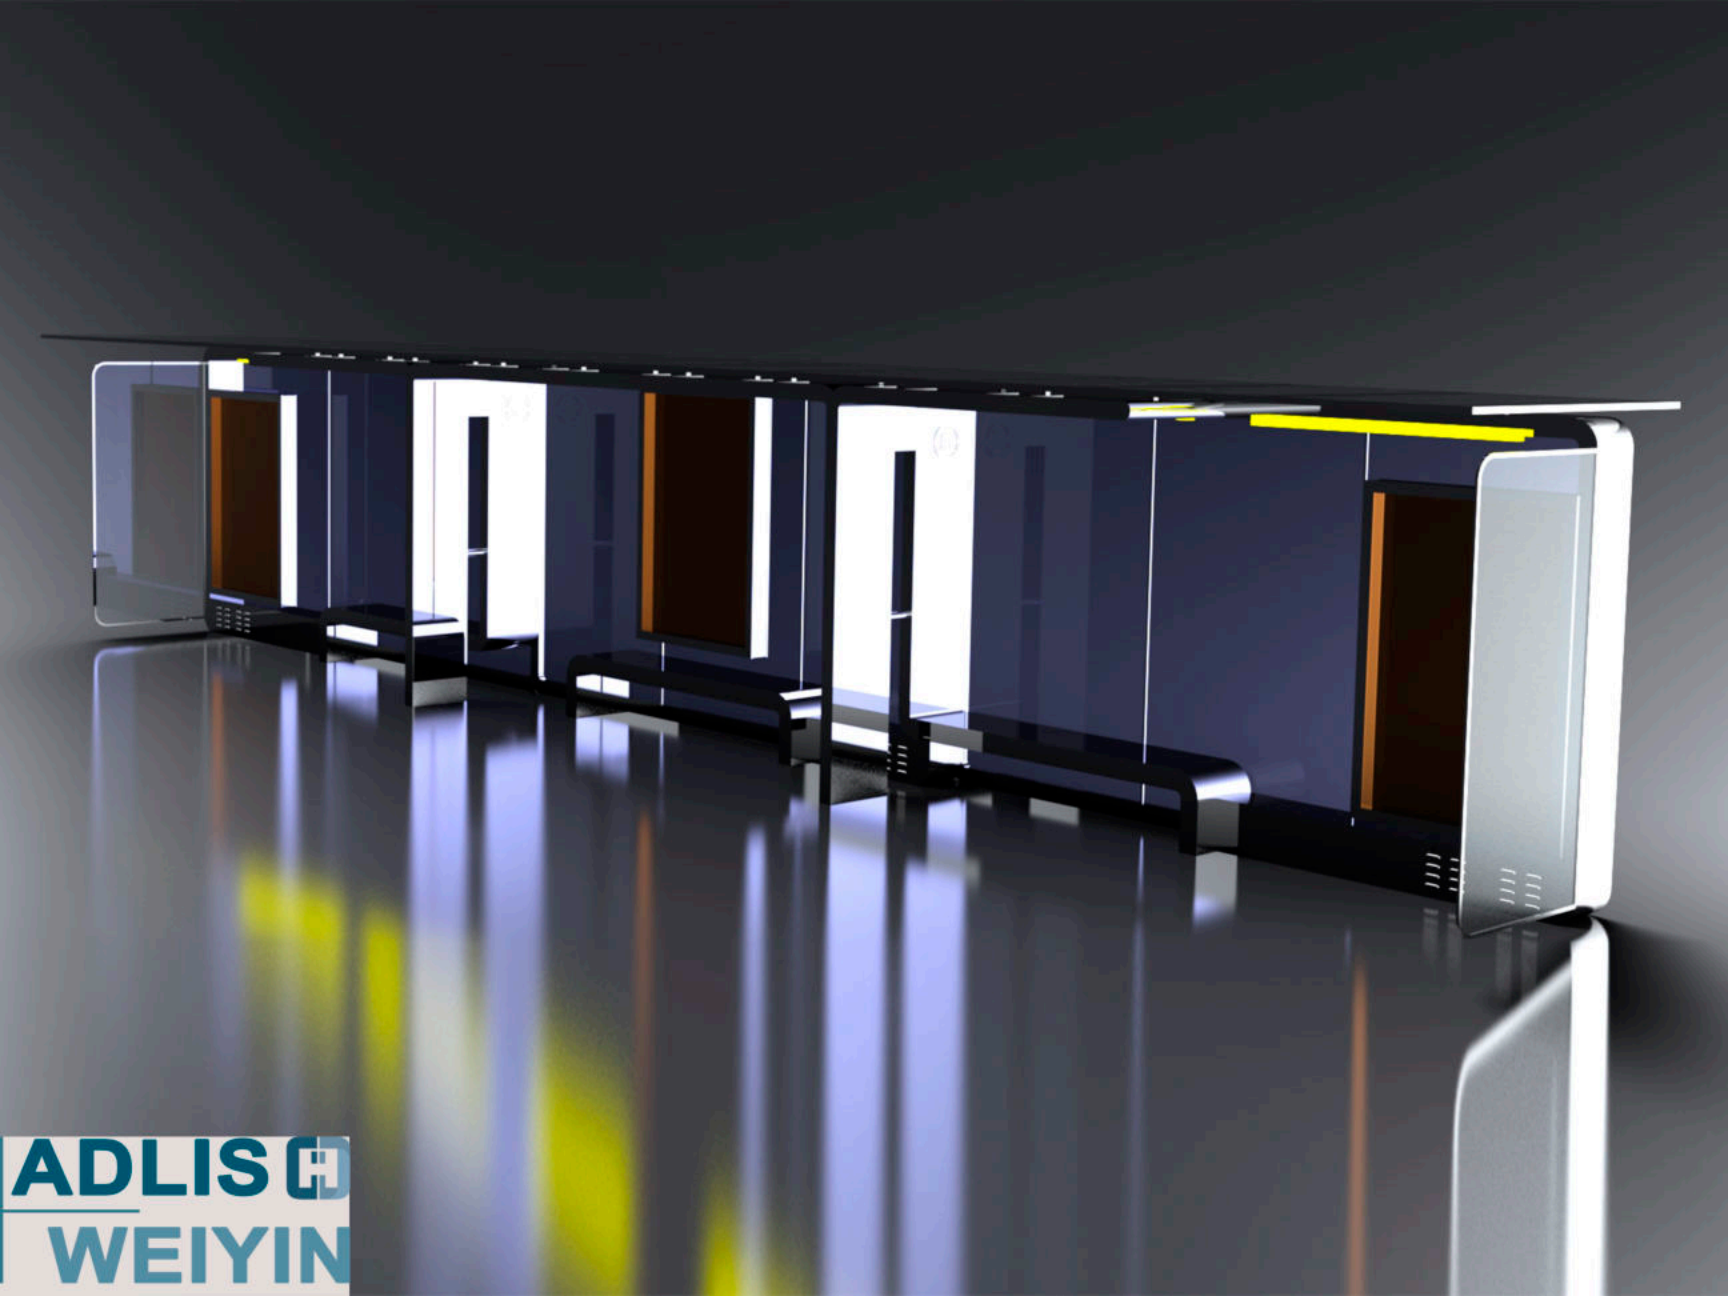

Model: WYB1803-12M

Smart Solar Bus Shelter
Bench is made of Corten steel ,
Stainless steel #201 or #304
Thickness of 4 mm.

DESCRIPTION: Bus Shelter is made of Corten steel
stainless steel #201 or #304
Solar Panel 600W
WI-FI Router 4G: Optional

FINISHES:
Plexus box- IO55 2P USB 5V (2.1A)
Stainless steel / Inox #201 or #304
Thermo-lacquered in a choice of RAL 12000*1800*2220
DIMENSIONS: 12000*1800*2220

WYB1803-12M is a collection of Smart Solar bus. Easily charge your phone while resting or chatting with friends. LED lighting, charging station, and connection to Wi-Fi. Cable-free and portable design, Perfect for bus stops, LED light box with options LED screen and TV LED for advertising Facility anchoring to the ground and steel casing - resistance to vandalism

Material: Stainless steel #201
 Size: 12000*1800*2220
 Certificate: ISO/CE
 With full glass at the back
 Solar Panel: Monocrystalline Silicon, 600W
 Controller: MPPT
 Battery Type: Gel battery
 Battery Capacity: 12V/55AH/3PCS
 USB Charger: 6
 Led Light: Led Strip light Inside, working in the evening with sensor
 Advertising Display: LED light box * 2 windows, working 5 hours at night
 WIFI router: 4G / International router: Optional
 Working for 4-5 days during rainy days