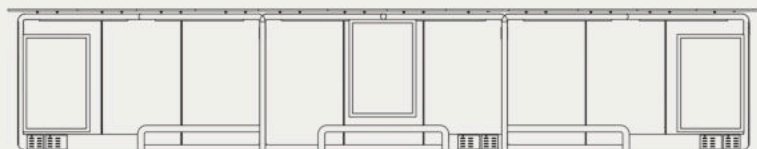

Factory: Asher 4 Kiryat Yam - Israel

2/F, Building E, Hengchangrong Industrial Park.
 Pinghu Street, Longgang District, Shenzhen City,
 Guangdong Province, China

400*180*222cm

USB Charger

Solar Panel 600W