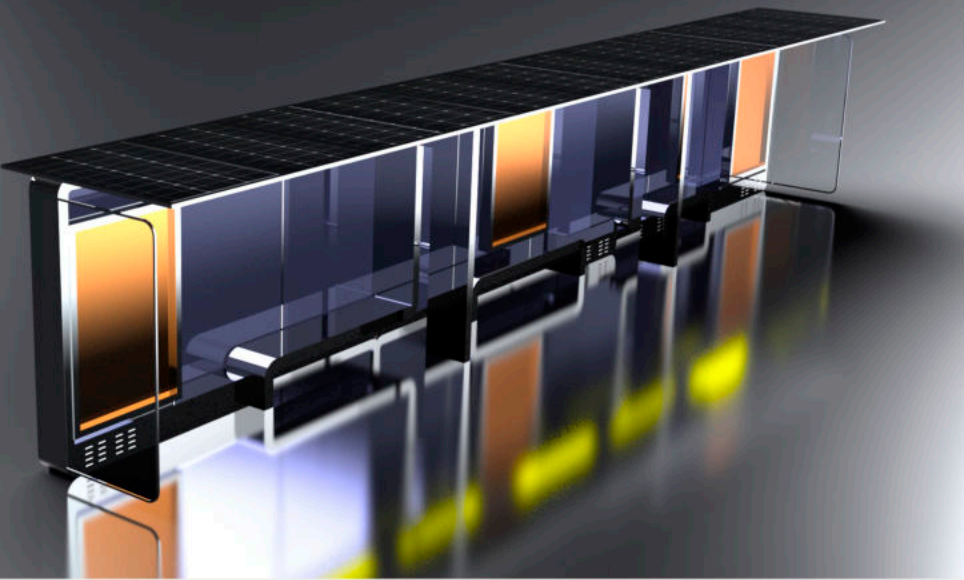

Model: WYB1803-12M

Smart Solar Bus Shelter
Bench is made of Corten steel ,
Stainless steel #201 or #304
Thickness of 4 mm.

DESCRIPTION: Bus Shelter is made of Corten steel
stainless steel #201 or #304
Solar Panel 600W
WI-FI Router 4G: Optional

FINISHES:
Plexus box- IO55 2P USB 5V (2.1A)
Stainless steel / Inox #201 or #304
Thermo-lacquered in a choice of RAL 12000*1800*2220
DIMENSIONS: 12000*1800*2220

WYB1803-12M is a collection of Smart Solar bus. Easily charge your phone while resting or chatting with friends. LED lighting, charging station, and connection to Wi-Fi. Cable-free and portable design, Perfect for bus stops, LED light box with options LED screen and TV LED for advertising Facility anchoring to the ground and steel casing - resistance to vandalism

Material: Stainless steel #201
 Size: 12000*1800*2220
 Certificate: ISO/CE
 With full glass at the back
 Solar Panel: Monocrystalline Silicon, 600W
 Controller: MPPT
 Battery Type: Gel battery
 Battery Capacity: 12V/55AH/3PCS
 USB Charger: 6
 Led Light: Led Strip light Inside, working in the evening with sensor
 Advertising Display: LED light box * 2 windows, working 5 hours at night
 WIFI router: 4G / International router: Optional
 Working for 4-5 days during rainy days