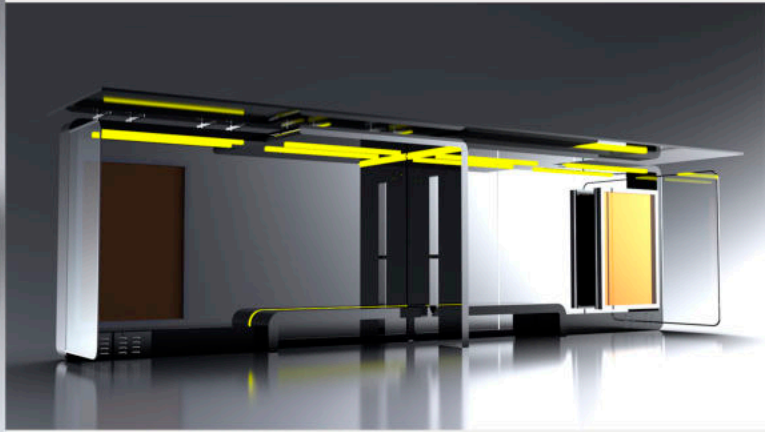

Model: WYB1803-12M

Smart Solar Bus Shelter
Bench is made of Corten steel ,
Stainless steel #201 or #304
Thickness of 4 mm.

DESCRIPTION: Bus Shelter is made of Corten steel
stainless steel #201 or #304
Solar Panel 600W
WI-FI Router 4G: Optional

FINISHES:
Plexus box- IO55 2P USB 5V (2.1A)
Stainless steel / Inox #201 or #304
Thermo-lacquered in a choice of RAL 12000*1800*2220
DIMENSIONS: 12000*1800*2220

WYB1803-12M is a collection of Smart Solar bus. Easily charge your phone while resting or chatting with friends. LED lighting, charging station, and connection to Wi-Fi. Cable-free and portable design, Perfect for bus stops, LED light box with options LED screen and TV LED for advertising Facility anchoring to the ground and steel casing - resistance to vandalism

Material: Stainless steel #201
 Size: 12000*1800*2220
 Certificate: ISO/CE
 With full glass at the back
 Solar Panel: Monocrystalline Silicon, 600W
 Controller: MPPT
 Battery Type: Gel battery
 Battery Capacity: 12V/55AH/3PCS
 USB Charger: 6
 Led Light: Led Strip light Inside, working in the evening with sensor
 Advertising Display: LED light box * 2 windows, working 5 hours at night
 WIFI router: 4G / International router: Optional
 Working for 4-5 days during rainy days