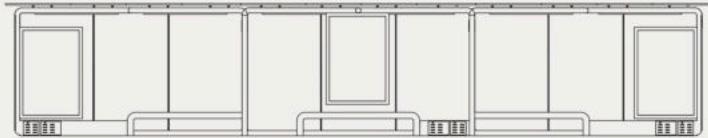

Model: WYB1803-12M

Smart Solar Bus Shelter
Bench is made of Corten steel ,
Stainless steel #201 or #304
Thickness of 4 mm.

DESCRIPTION: Bus Shelter is made of Corten steel
stainless steel #201 or #304
Solar Panel 600W
WI-FI Router 4G: Optional

FINISHES:
Plexus box- IO55 2P USB 5V (2.1A)
Stainless steel / Inox #201 or #304
Thermo-lacquered in a choice of RAL 12000*1800*2220
DIMENSIONS: 12000*1800*2220

WYB1803-12M is a collection of Smart Solar bus. Easily charge your phone while resting or chatting with friends. LED lighting, charging station, and connection to Wi-Fi. Cable-free and portable design, Perfect for bus stops, LED light box with options LED screen and TV LED for advertising Facility anchoring to the ground and steel casing - resistance to vandalism

Material: Stainless steel #201
 Size: 12000*1800*2220
 Certificate: ISO/CE
 With full glass at the back
 Solar Panel: Monocrystalline Silicon, 600W
 Controller: MPPT
 Battery Type: Gel battery
 Battery Capacity: 12V/55AH/3PCS
 USB Charger: 6
 Led Light: Led Strip light Inside, working in the evening with sensor
 Advertising Display: LED light box * 2 windows, working 5 hours at night
 WIFI router: 4G / International router: Optional
 Working for 4-5 days during rainy days