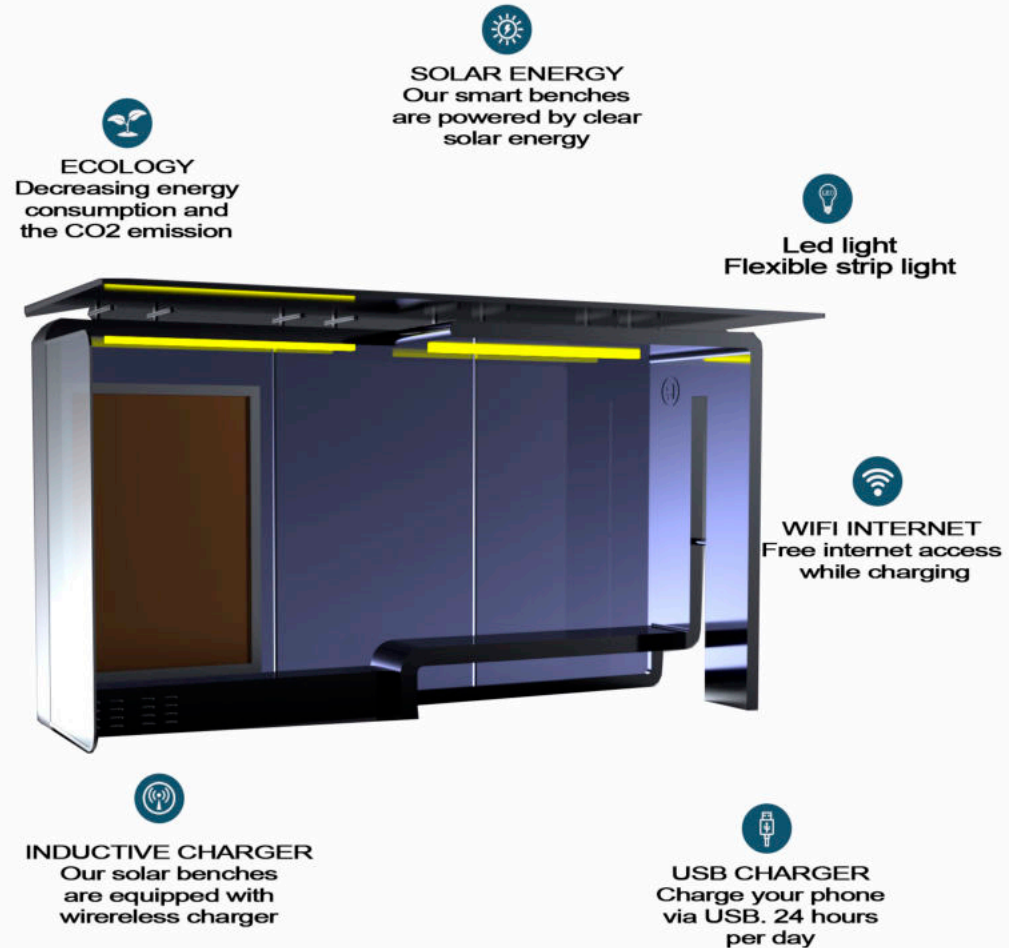

ADLIS

**SMART BENCH
SMART CONTAINER
SMART HOME
SMART SECURITY**

WEIYIN

TECHNOLOGY

DATA SHEET: WYB1803A

Characteristics

Model	WYB1803A	Appearance	
Size	4000*1800*2220mm		
N.W.	00KG		
G.W.	00KG		
Certificate	CE ISO		
Function	In sunlight condition, product will charge build-in Li-ion battery by solar panel, and charge cell phones by cables simultaneous. Without sunlight condition, product will charge cell phone by its built-in battery.		
Material	Stainless steel #201		
Solar panel	Monocrystalline Silicon		
Solar power	300W		
AC power	YES		
Controller	MPPT Controller		
Battery type	Gel battery		
Working temp.	-20C-40C/-20C-65C		
Battery capacity	12V/55Ah/2PCS		
USB charger	2		
Wireless charger	NO		
LED light	Led Strip light Inside, working in the evening with sensor		
Advertising display	LED light box * 2 windows, working 5 hours at night		
WiFi router	4G/International router / Optional		
Bluetooth/speaker	NO		
Warranty	1 Year		
Battery notice	The controller works well above -40°C , while the working efficiency of battery is getting less and less under 0°C, when -10°C it already doesn't work. Yet after the temperate rises back to over 0°C, it will work again. Therefore, in very cold winter the chargers on bench don't work. In good sunshine, the battery is fully charged in about 7-8 hours.		

ADLIS 
WEIYIN

A. Description and function:

In sunlight condition, product will charge build-in Li-ion battery by solar panel, and charge cell phones by cables simultaneous. Without sunlight condition, product will charge cell phone by its built-in battery.

B. Intended use:

 This product is intended for outdoor use only. Please place it on a flat floor and away from any shade. If in the shade, the solar panel will not function effectively.

C. Package Content: