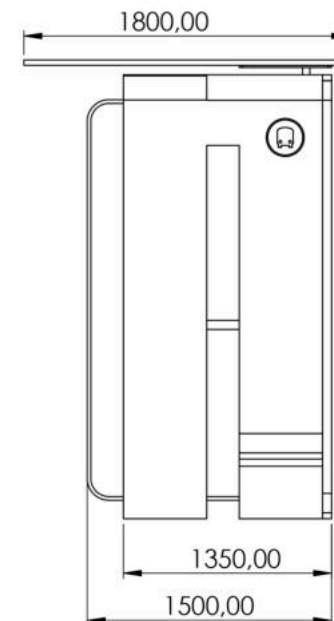

Characteristics

Model	WYB1803A	Appearance	
Size	4000*1800*2220mm		
N.W.	00KG		
G.W.	00KG		
Certificate	CE ISO		
Function	In sunlight condition, product will charge build-in Li-ion battery by solar panel, and charge cell phones by cables simultaneous. Without sunlight condition, product will charge cell phone by its built-in battery.		
Material	Stainless steel #201		
Solar panel	Monocrystalline Silicon		
Solar power	300W		
AC power	YES		
Controller	MPPT Controller		
Battery type	Gel battery		
Working temp.	-20C-40C/-20C-65C		
Battery capacity	12V/55Ah/2PCS		
USB charger	2		
Wireless charger	NO		
LED light	Led Strip light Inside, working in the evening with sensor		
Advertising display	LED light box * 2 windows, working 5 hours at night		
WiFi router	4G/International router / Optional		
Bluetooth/speaker	NO		
Warranty	1 Year		
Battery notice	The controller works well above -40°C , while the working efficiency of battery is getting less and less under 0°C, when -10°C it already doesn't work. Yet after the temperate rises back to over 0°C, it will work again. Therefore, in very cold winter the chargers on bench don't work. In good sunshine, the battery is fully charged in about 7-8 hours.		

ADLIS
WEIYIN