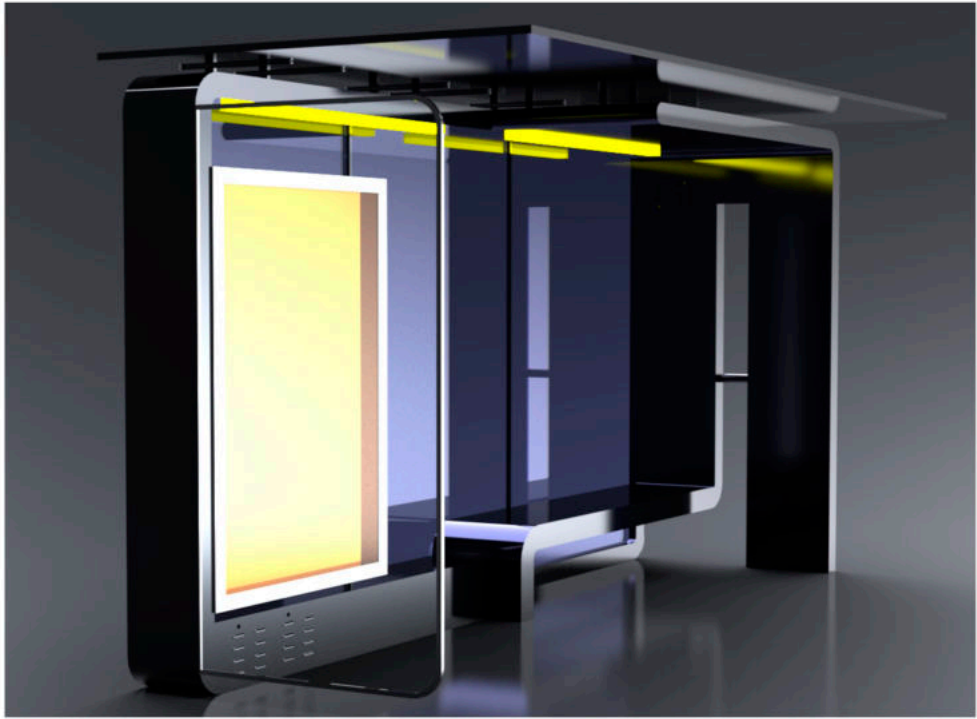

ADLIS
WEIYIN