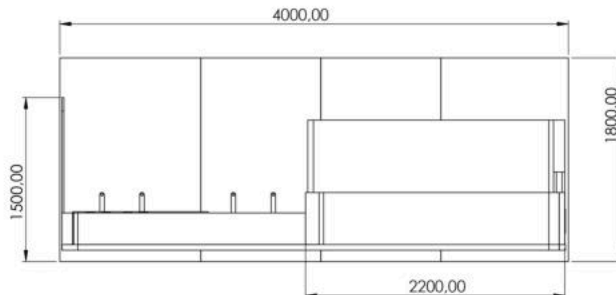

ADLIS

**SMART BENCH
SMART CONTAINER
SMART HOME
SMART SECURITY**

WEIYIN

TECHNOLOGY

DATA SHEET: WYB1803A

Characteristics

Model	WYB1803A	Appearance	
Size	4000*1800*2220mm		
N.W.	00KG		
G.W.	00KG		
Certificate	CE ISO		
Function	In sunlight condition, product will charge build-in Li-ion battery by solar panel, and charge cell phones by cables simultaneous. Without sunlight condition, product will charge cell phone by its built-in battery.		
Material	Stainless steel #201		
Solar panel	Monocrystalline Silicon		
Solar power	300W		
AC power	YES		
Controller	MPPT Controller		
Battery type	Gel battery		
Working temp.	-20C-40C/-20C-65C		
Battery capacity	12V/55Ah/2PCS		
USB charger	2		
Wireless charger	NO		
LED light	Led Strip light Inside, working in the evening with sensor		
Advertising display	LED light box * 2 windows, working 5 hours at night		
WiFi router	4G/International router / Optional		
Bluetooth/speaker	NO		
Warranty	1 Year		
Battery notice	The controller works well above -40°C , while the working efficiency of battery is getting less and less under 0°C, when -10°C it already doesn't work. Yet after the temperate rises back to over 0°C, it will work again. Therefore, in very cold winter the chargers on bench don't work. In good sunshine, the battery is fully charged in about 7-8 hours.		