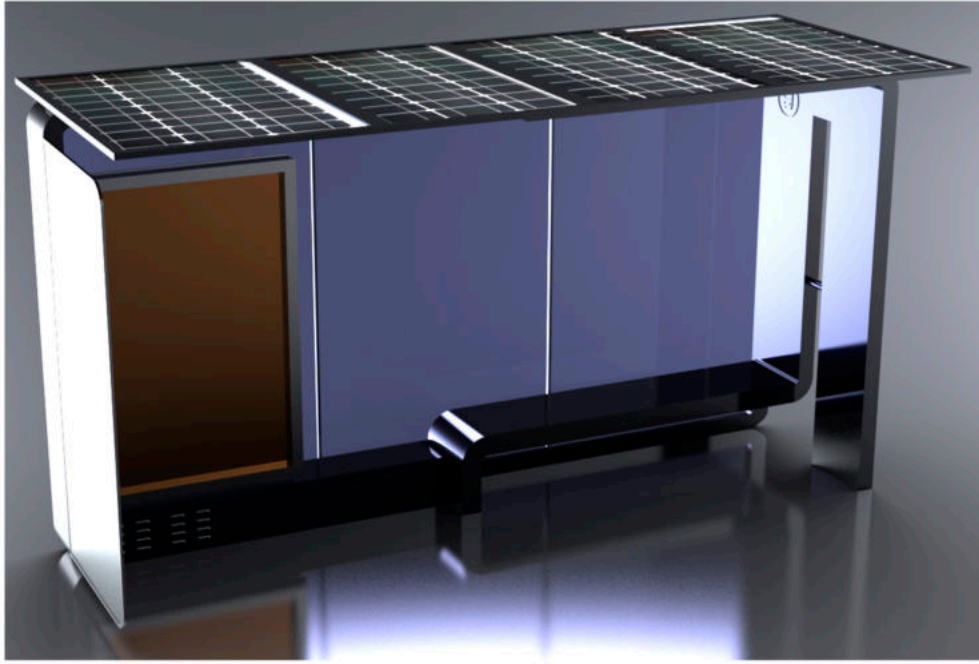

ADLIS
WEIYIN