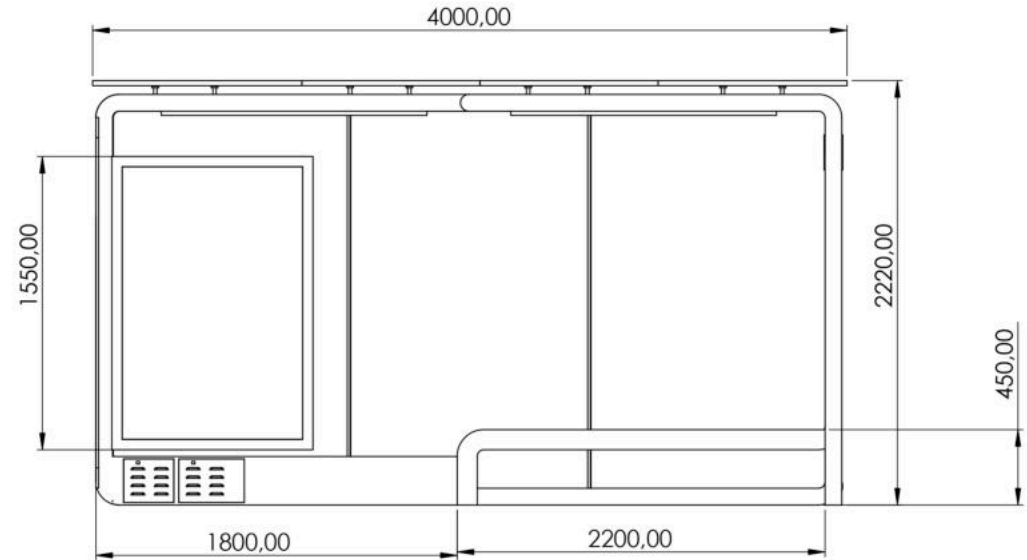

Characteristics

Model	WYB1803A	Appearance	
Size	4000*1800*2220mm		
N.W.	00KG		
G.W.	00KG		
Certificate	CE ISO		
Function	In sunlight condition, product will charge build-in Li-ion battery by solar panel, and charge cell phones by cables simultaneous. Without sunlight condition, product will charge cell phone by its built-in battery.		
Material	Stainless steel #201		
Solar panel	Monocrystalline Silicon		
Solar power	300W		
AC power	YES		
Controller	MPPT Controller		
Battery type	Gel battery		
Working temp.	-20C-40C/-20C-65C		
Battery capacity	12V/55Ah/2PCS		
USB charger	2		
Wireless charger	NO		
LED light	Led Strip light Inside, working in the evening with sensor		
Advertising display	LED light box * 2 windows, working 5 hours at night		
WiFi router	4G/International router / Optional		
Bluetooth/speaker	NO		
Warranty	1 Year		
Battery notice	The controller works well above -40°C , while the working efficiency of battery is getting less and less under 0°C, when -10°C it already doesn't work. Yet after the temperate rises back to over 0°C, it will work again. Therefore, in very cold winter the chargers on bench don't work. In good sunshine, the battery is fully charged in about 7-8 hours.		

ADLIS
WEIYIN