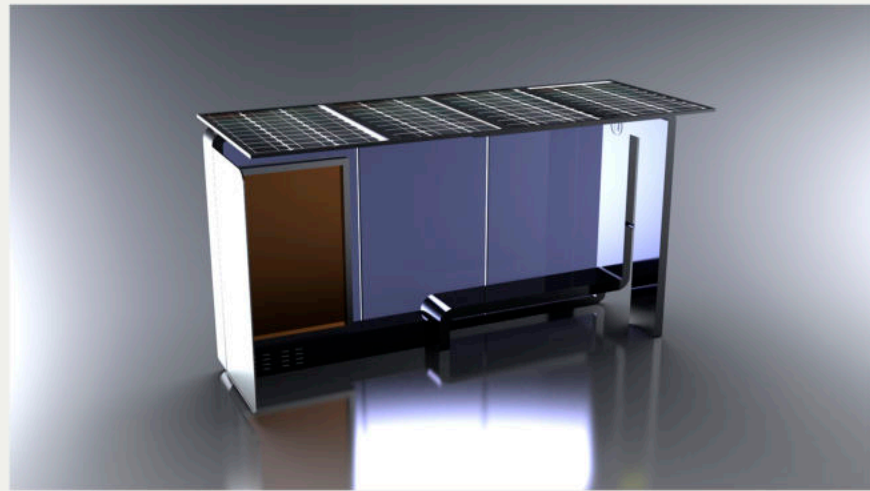

ADLIS 
WEIYIN

Model: WYB1803A

Smart Solar Bus Shelter
Bench is made of Corten steel ,
Stainless steel #201 or #304
Thickness of 4 mm.

DESCRIPTION: Bus Shelter is made of Corten steel
stainless steel #201 or #304
Solar Panel 300W
WI-FI Router 4G/Optional

FINISHES:
Plexus box- IO55 2P USB 5V (2.1A)
Stainless steel / Inox #201 or #304
Thermo-lacquered in a choice of RAL 4000*1800*2220mm

DIMENSIONS: 4000*1800*2220mm

WYB1803A is a collection of Smart Solar bus. Easily charge your phone while resting or chatting with friends. LED lighting, charging station, and connection to Wi-Fi. Cable-free and portable design, Perfect for bus stops, LED light box with options LED screen and TV LED for advertising Facility anchoring to the ground and steel casing - resistance to vandalism

Material: Stainless steel #201
 Size: 4000*1800*2220mm
 Certificate: ISO/CE
 With full glass at the back
 Solar Panel: Monocrystalline Silicon, 300W
 Controller: MPPT
 Battery Type: Gel battery
 Battery Capacity: 12V/55AH/2pcs
 USB Charger: 2
 Led Light: Led Strip light Inside, working in the evening with sensor
 Advertising Display: LED light box * 2 windows, working 5 hours at night
 WIFI router: 4G / International router/Optional
 Working for 4-5 days during rainy days

400*180*222cm

USB Charger

Solar Panel 300W

DEVICES MENU
 APP ADLIS
 SMART

Can be upgraded and customized for specific applications
 Custom colors available
 Vandal resistant

ADLIS/WEIYIN CORPORATION

Visit our website for product details, color charts technical sheets, sales office locations, Download JPG images, brochure PDF, Data Sheet, CSI specifications.
<http://www.adlissmart.com/>
<http://www.adlis.co.il/>
<http://www.solarbenchchina.com/>
<http://www.adlis.co.il/SmartBench/>
<http://www.adlis.co.il/Marketing/>