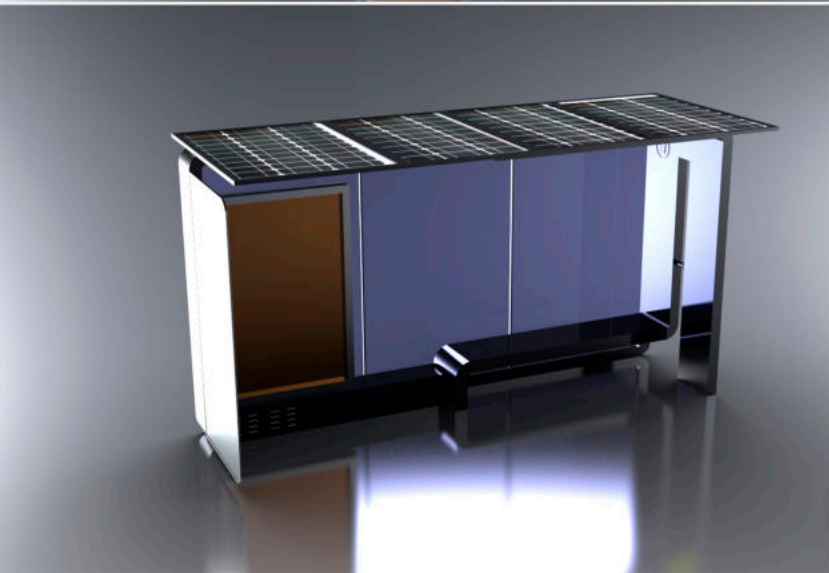

ADLIS 
WEIYIN

Model: WYB1803A

Smart Solar Bus Shelter
Bench is made of Corten steel ,
Stainless steel #201 or #304
Thickness of 4 mm.

DESCRIPTION: Bus Shelter is made of Corten steel
stainless steel #201 or #304
Solar Panel 300W
WI-FI Router 4G/Optional

FINISHES:
Plexus box- IO55 2P USB 5V (2.1A)
Stainless steel / Inox #201 or #304
Thermo-lacquered in a choice of RAL 4000*1800*2220mm

DIMENSIONS: 4000*1800*2220mm

WYB1803A is a collection of Smart Solar bus. Easily charge your phone while resting or chatting with friends. LED lighting, charging station, and connection to Wi-Fi. Cable-free and portable design, Perfect for bus stops, LED light box with options LED screen and TV LED for advertising Facility anchoring to the ground and steel casing - resistance to vandalism

Material: Stainless steel #201
 Size: 4000*1800*2220mm
 Certificate: ISO/CE
 With full glass at the back
 Solar Panel: Monocrystalline Silicon, 300W
 Controller: MPPT
 Battery Type: Gel battery
 Battery Capacity: 12V/55AH/2pcs
 USB Charger: 2
 Led Light: Led Strip light Inside, working in the evening with sensor
 Advertising Display: LED light box * 2 windows, working 5 hours at night
 WIFI router: 4G / International router/Optional
 Working for 4-5 days during rainy days

400*180*222cm

USB Charger

Solar Panel 300W

DEVICES MENU
 APP ADLIS
 SMART

Can be upgraded and customized for specific applications
 Custom colors available
 Vandal resistant

ADLIS/WEIYIN CORPORATION

Visit our website for product details, color charts technical sheets, sales office locations, Download JPG images, brochure PDF, Data Sheet, CSI specifications.
<http://www.adlissmart.com/>
<http://www.adlis.co.il/>
<http://www.solarbenchchina.com/>
<http://www.adlis.co.il/SmartBench/>
<http://www.adlis.co.il/Marketing/>