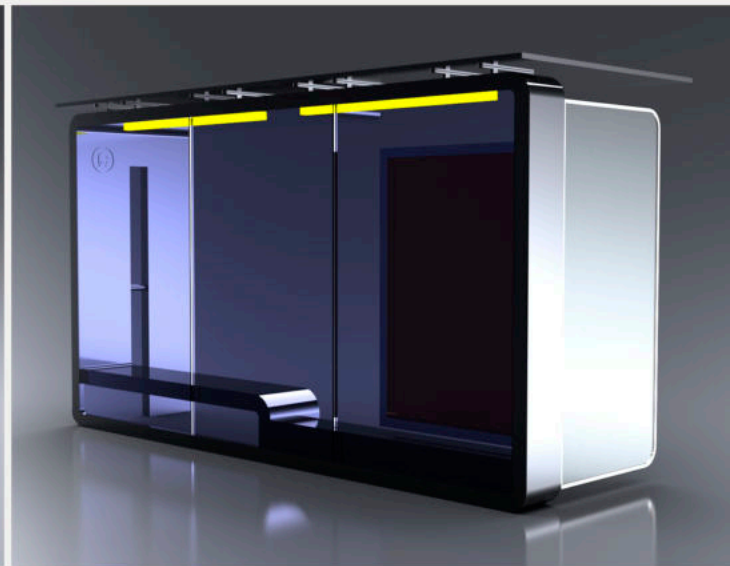

ADLIS 
WEIYIN

Model: WYB1803A

Smart Solar Bus Shelter
Bench is made of Corten steel ,
Stainless steel #201 or #304
Thickness of 4 mm.

DESCRIPTION: Bus Shelter is made of Corten steel
stainless steel #201 or #304
Solar Panel 300W
WI-FI Router 4G/Optional

FINISHES:
Plexus box- IO55 2P USB 5V (2.1A)
Stainless steel / Inox #201 or #304
Thermo-lacquered in a choice of RAL 4000*1800*2220mm

DIMENSIONS: 4000*1800*2220mm

WYB1803A is a collection of Smart Solar bus. Easily charge your phone while resting or chatting with friends. LED lighting, charging station, and connection to Wi-Fi. Cable-free and portable design, Perfect for bus stops, LED light box with options LED screen and TV LED for advertising Facility anchoring to the ground and steel casing - resistance to vandalism

Material: Stainless steel #201
 Size: 4000*1800*2220mm
 Certificate: ISO/CE
 With full glass at the back
 Solar Panel: Monocrystalline Silicon, 300W
 Controller: MPPT
 Battery Type: Gel battery
 Battery Capacity: 12V/55AH/2pcs
 USB Charger: 2
 Led Light: Led Strip light Inside, working in the evening with sensor
 Advertising Display: LED light box * 2 windows, working 5 hours at night
 WIFI router: 4G / International router/Optional
 Working for 4-5 days during rainy days

400*180*222cm

USB Charger

Solar Panel 300W

DEVICES MENU
 APP ADLIS
 SMART

Can be upgraded and customized for specific applications
 Custom colors available
 Vandal resistant

ADLIS/WEIYIN CORPORATION

Visit our website for product details, color charts technical sheets, sales office locations, Download JPG images, brochure PDF, Data Sheet, CSI specifications.
<http://www.adlissmart.com/>
<http://www.adlis.co.il/>
<http://www.solarbenchchina.com/>
<http://www.adlis.co.il/SmartBench/>
<http://www.adlis.co.il/Marketing/>