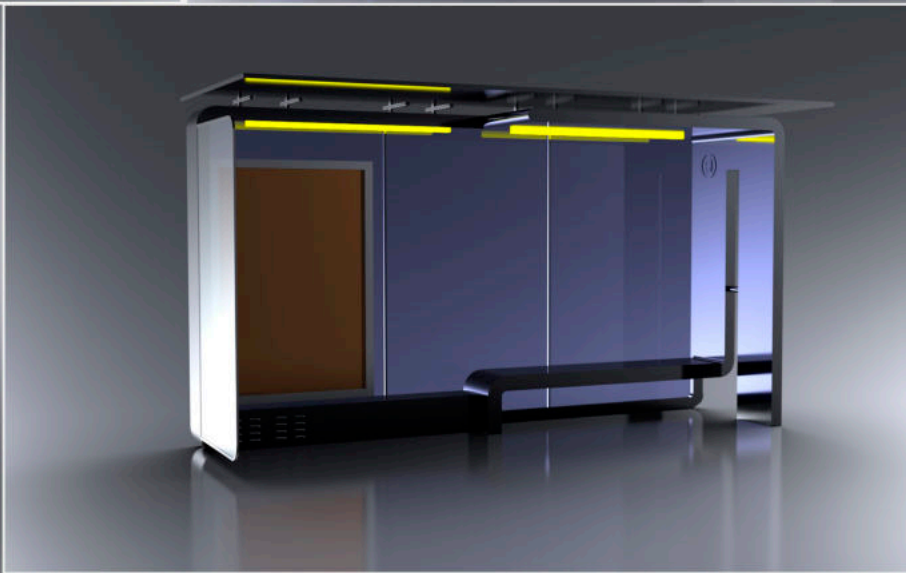

ADLIS 
WEIYIN

Model: WYB1803A

Smart Solar Bus Shelter
Bench is made of Corten steel ,
Stainless steel #201 or #304
Thickness of 4 mm.

DESCRIPTION: Bus Shelter is made of Corten steel
stainless steel #201 or #304
Solar Panel 300W
WI-FI Router 4G/Optional

FINISHES:
Plexus box- IO55 2P USB 5V (2.1A)
Stainless steel / Inox #201 or #304
Thermo-lacquered in a choice of RAL 4000*1800*2220mm

DIMENSIONS: 4000*1800*2220mm

WYB1803A is a collection of Smart Solar bus. Easily charge your phone while resting or chatting with friends. LED lighting, charging station, and connection to Wi-Fi. Cable-free and portable design, Perfect for bus stops, LED light box with options LED screen and TV LED for advertising Facility anchoring to the ground and steel casing - resistance to vandalism

Material: Stainless steel #201
 Size: 4000*1800*2220mm
 Certificate: ISO/CE
 With full glass at the back
 Solar Panel: Monocrystalline Silicon, 300W
 Controller: MPPT
 Battery Type: Gel battery
 Battery Capacity: 12V/55AH/2pcs
 USB Charger: 2
 Led Light: Led Strip light Inside, working in the evening with sensor
 Advertising Display: LED light box * 2 windows, working 5 hours at night
 WIFI router: 4G / International router/Optional
 Working for 4-5 days during rainy days

400*180*222cm

USB Charger

Solar Panel 300W

DEVICES MENU
 APP ADLIS
 SMART

Can be upgraded and customized for specific applications
 Custom colors available
 Vandal resistant

ADLIS/WEIYIN CORPORATION

Visit our website for product details, color charts technical sheets, sales office locations, Download JPG images, brochure PDF, Data Sheet, CSI specifications.
<http://www.adlissmart.com/>
<http://www.adlis.co.il/>
<http://www.solarbenchchina.com/>
<http://www.adlis.co.il/SmartBench/>
<http://www.adlis.co.il/Marketing/>