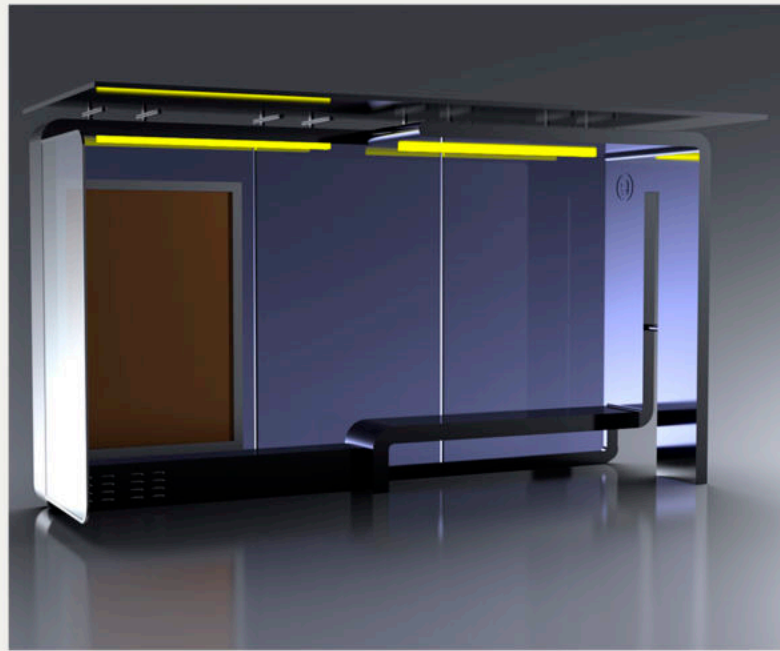

ADLIS 
WEIYIN

Model: WYB1803A

Smart Solar Bus Shelter
Bench is made of Corten steel ,
Stainless steel #201 or #304
Thickness of 4 mm.

DESCRIPTION: Bus Shelter is made of Corten steel
stainless steel #201 or #304
Solar Panel 300W
WI-FI Router 4G/Optional

FINISHES:
Plexus box- IO55 2P USB 5V (2.1A)
Stainless steel / Inox #201 or #304
Thermo-lacquered in a choice of RAL 4000*1800*2220mm

DIMENSIONS: 4000*1800*2220mm

WYB1803A is a collection of Smart Solar bus. Easily charge your phone while resting or chatting with friends. LED lighting, charging station, and connection to Wi-Fi. Cable-free and portable design, Perfect for bus stops, LED light box with options LED screen and TV LED for advertising Facility anchoring to the ground and steel casing - resistance to vandalism

Material: Stainless steel #201
 Size: 4000*1800*2220mm
 Certificate: ISO/CE
 With full glass at the back
 Solar Panel: Monocrystalline Silicon, 300W
 Controller: MPPT
 Battery Type: Gel battery
 Battery Capacity: 12V/55AH/2pcs
 USB Charger: 2
 Led Light: Led Strip light Inside, working in the evening with sensor
 Advertising Display: LED light box * 2 windows, working 5 hours at night
 WIFI router: 4G / International router/Optional
 Working for 4-5 days during rainy days

400*180*222cm

USB Charger

Solar Panel 300W

DEVICES MENU
 APP ADLIS
 SMART

Can be upgraded and customized for specific applications
 Custom colors available
 Vandal resistant

ADLIS/WEIYIN CORPORATION

Visit our website for product details, color charts technical sheets, sales office locations, Download JPG images, brochure PDF, Data Sheet, CSI specifications.
<http://www.adlissmart.com/>
<http://www.adlis.co.il/>
<http://www.solarbenchchina.com/>
<http://www.adlis.co.il/SmartBench/>
<http://www.adlis.co.il/Marketing/>