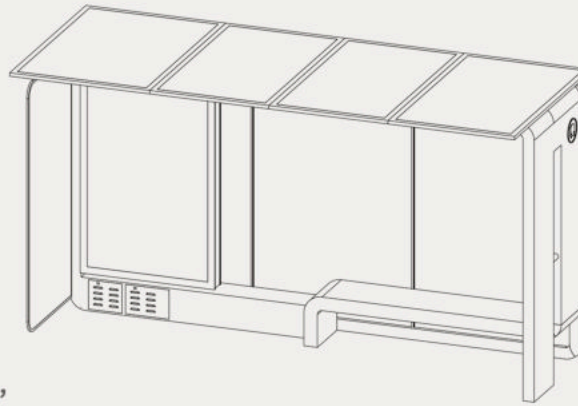

ADLIS 
WEIYIN

Model: WYB1803A

Smart Solar Bus Shelter
Bench is made of Corten steel ,
Stainless steel #201 or #304
Thickness of 4 mm.

DESCRIPTION: Bus Shelter is made of Corten steel
stainless steel #201 or #304
Solar Panel 300W
WI-FI Router 4G/Optional

FINISHES:
Plexus box- IO55 2P USB 5V (2.1A)
Stainless steel / Inox #201 or #304
Thermo-lacquered in a choice of RAL 4000*1800*2220mm

DIMENSIONS: 4000*1800*2220mm

WYB1803A is a collection of Smart Solar bus. Easily charge your phone while resting or chatting with friends. LED lighting, charging station, and connection to Wi-Fi. Cable-free and portable design, Perfect for bus stops, LED light box with options LED screen and TV LED for advertising Facility anchoring to the ground and steel casing - resistance to vandalism

Material: Stainless steel #201
 Size: 4000*1800*2220mm
 Certificate: ISO/CE
 With full glass at the back
 Solar Panel: Monocrystalline Silicon, 300W
 Controller: MPPT
 Battery Type: Gel battery
 Battery Capacity: 12V/55AH/2pcs
 USB Charger: 2
 Led Light: Led Strip light Inside, working in the evening with sensor
 Advertising Display: LED light box * 2 windows, working 5 hours at night
 WIFI router: 4G / International router/Optional
 Working for 4-5 days during rainy days