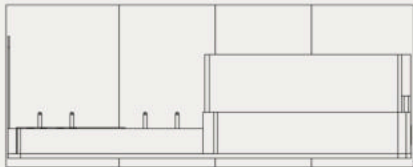

ADLIS 
WEIYIN

Model: WYB1803A

Smart Solar Bus Shelter
Bench is made of Corten steel ,
Stainless steel #201 or #304
Thickness of 4 mm.

DESCRIPTION: Bus Shelter is made of Corten steel
stainless steel #201 or #304
Solar Panel 300W
WI-FI Router 4G/Optional

FINISHES:
Plexus box- IO55 2P USB 5V (2.1A)
Stainless steel / Inox #201 or #304
Thermo-lacquered in a choice of RAL 4000*1800*2220mm

DIMENSIONS: 4000*1800*2220mm

WYB1803A is a collection of Smart Solar bus. Easily charge your phone while resting or chatting with friends. LED lighting, charging station, and connection to Wi-Fi. Cable-free and portable design, Perfect for bus stops, LED light box with options LED screen and TV LED for advertising Facility anchoring to the ground and steel casing - resistance to vandalism

Material: Stainless steel #201
 Size: 4000*1800*2220mm
 Certificate: ISO/CE
 With full glass at the back
 Solar Panel: Monocrystalline Silicon, 300W
 Controller: MPPT
 Battery Type: Gel battery
 Battery Capacity: 12V/55AH/2pcs
 USB Charger: 2
 Led Light: Led Strip light Inside, working in the evening with sensor
 Advertising Display: LED light box * 2 windows, working 5 hours at night
 WIFI router: 4G / International router/Optional
 Working for 4-5 days during rainy days