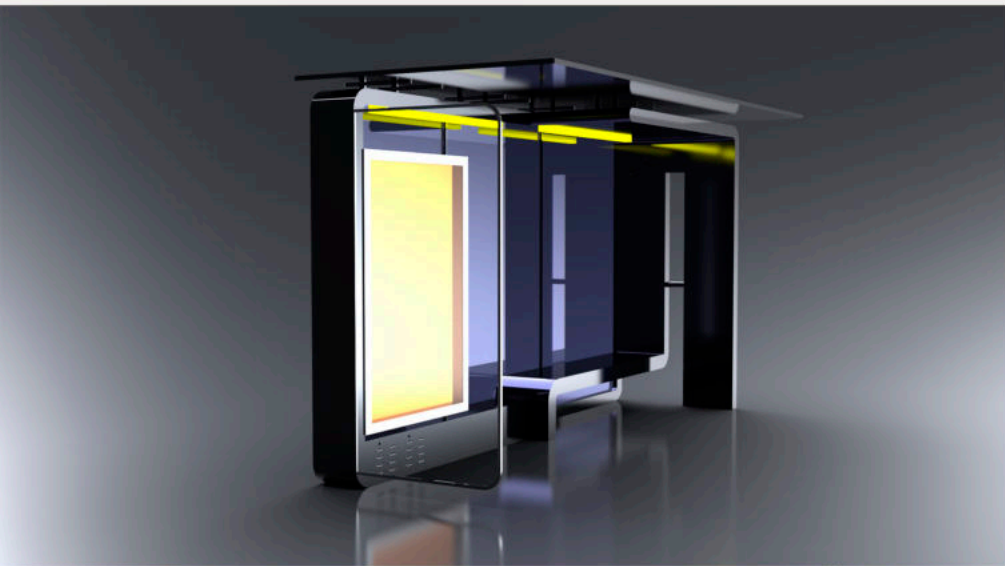

ADLIS 
WEIYIN

Model: WYB1803A

Smart Solar Bus Shelter
Bench is made of Corten steel ,
Stainless steel #201 or #304
Thickness of 4 mm.

DESCRIPTION: Bus Shelter is made of Corten steel
stainless steel #201 or #304
Solar Panel 300W
WI-FI Router 4G/Optional

FINISHES:
Plexus box- IO55 2P USB 5V (2.1A)
Stainless steel / Inox #201 or #304
Thermo-lacquered in a choice of RAL 4000*1800*2220mm

DIMENSIONS: 4000*1800*2220mm

WYB1803A is a collection of Smart Solar bus. Easily charge your phone while resting or chatting with friends. LED lighting, charging station, and connection to Wi-Fi. Cable-free and portable design, Perfect for bus stops, LED light box with options LED screen and TV LED for advertising Facility anchoring to the ground and steel casing - resistance to vandalism

Material: Stainless steel #201
 Size: 4000*1800*2220mm
 Certificate: ISO/CE
 With full glass at the back
 Solar Panel: Monocrystalline Silicon, 300W
 Controller: MPPT
 Battery Type: Gel battery
 Battery Capacity: 12V/55AH/2pcs
 USB Charger: 2
 Led Light: Led Strip light Inside, working in the evening with sensor
 Advertising Display: LED light box * 2 windows, working 5 hours at night
 WIFI router: 4G / International router/Optional
 Working for 4-5 days during rainy days

400*180*222cm

USB Charger

Solar Panel 300W

DEVICES MENU
 APP ADLIS
 SMART

Can be upgraded and customized for specific applications
 Custom colors available
 Vandal resistant

ADLIS/WEIYIN CORPORATION

Visit our website for product details, color charts technical sheets, sales office locations, Download JPG images, brochure PDF, Data Sheet, CSI specifications.
<http://www.adlissmart.com/>
<http://www.adlis.co.il/>
<http://www.solarbenchchina.com/>
<http://www.adlis.co.il/SmartBench/>
<http://www.adlis.co.il/Marketing/>