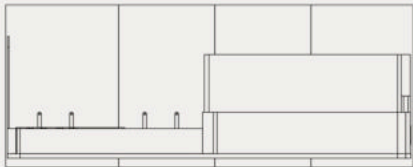

ADLIS 
WEIYIN

Model: WYB1803A

Smart Solar Bus Shelter
Bench is made of Corten steel ,
Stainless steel #201 or #304
Thickness of 4 mm.

DESCRIPTION: Bus Shelter is made of Corten steel
stainless steel #201 or #304
Solar Panel 300W
WI-FI Router 4G/Optional

FINISHES:
Plexus box- IO55 2P USB 5V (2.1A)
Stainless steel / Inox #201 or #304
Thermo-lacquered in a choice of RAL 4000*1800*2220mm

DIMENSIONS: 4000*1800*2220mm

WYB1803A is a collection of Smart Solar bus. Easily charge your phone while resting or chatting with friends. LED lighting, charging station, and connection to Wi-Fi. Cable-free and portable design, Perfect for bus stops, LED light box with options LED screen and TV LED for advertising Facility anchoring to the ground and steel casing - resistance to vandalism

Material: Stainless steel #201
 Size: 4000*1800*2220mm
 Certificate: ISO/CE
 With full glass at the back
 Solar Panel: Monocrystalline Silicon, 300W
 Controller: MPPT
 Battery Type: Gel battery
 Battery Capacity: 12V/55AH/2pcs
 USB Charger: 2
 Led Light: Led Strip light Inside, working in the evening with sensor
 Advertising Display: LED light box * 2 windows, working 5 hours at night
 WIFI router: 4G / International router/Optional
 Working for 4-5 days during rainy days