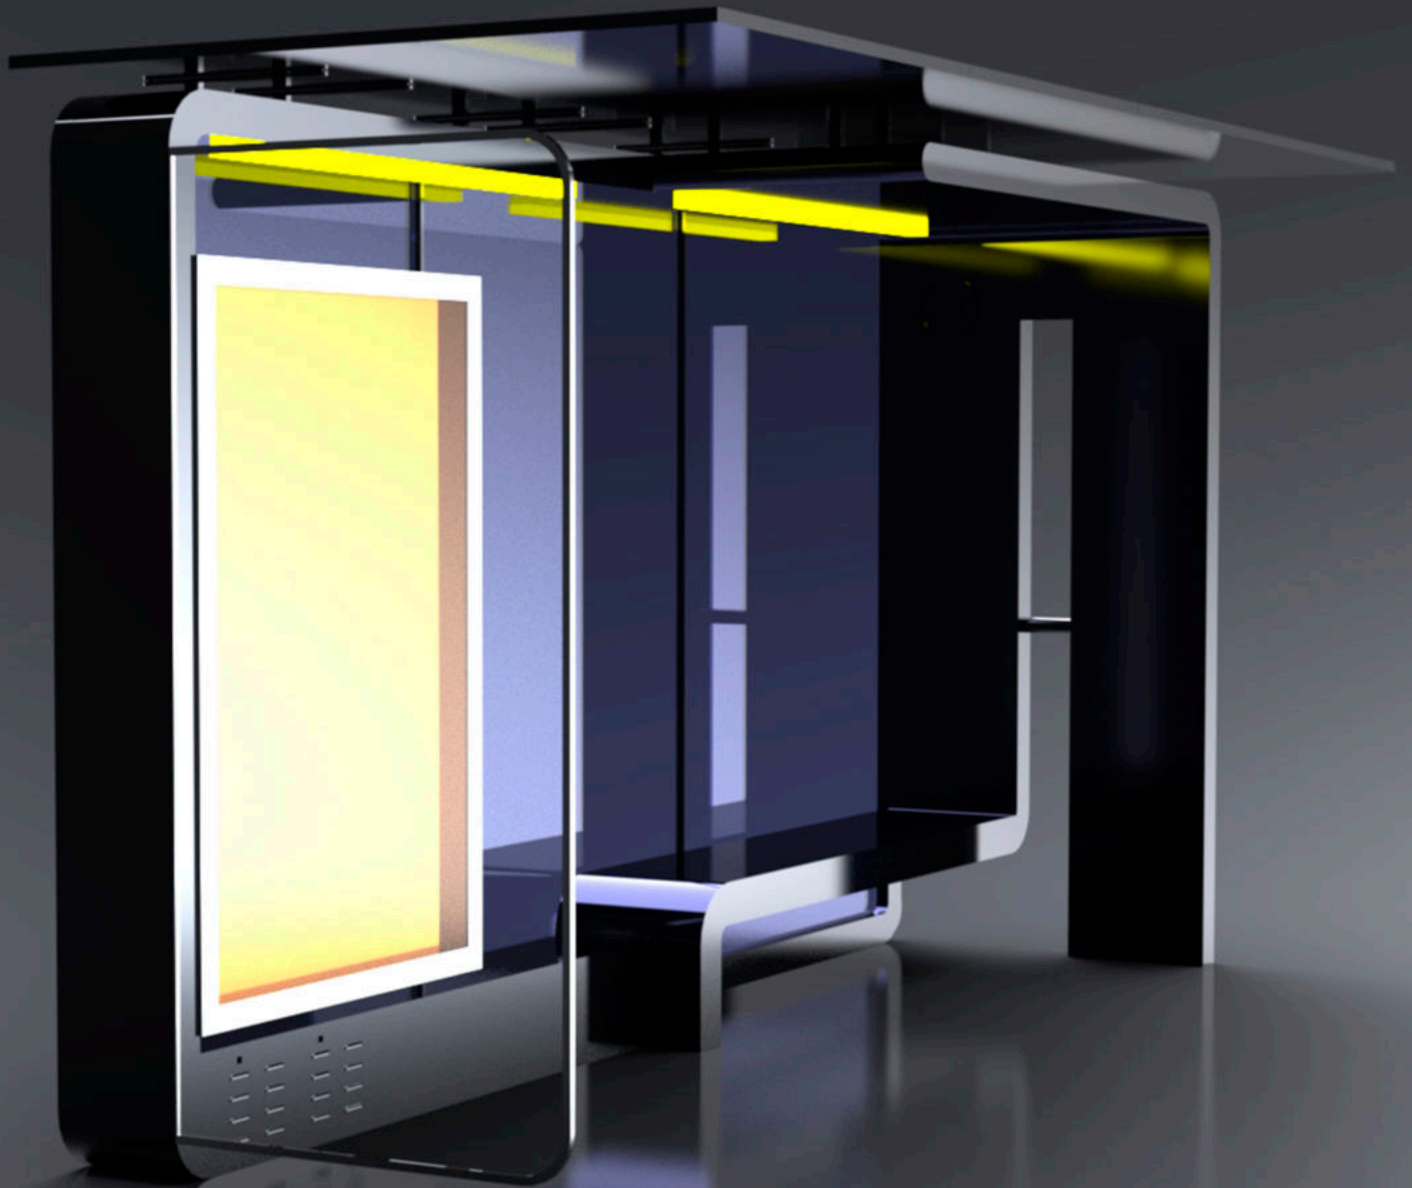

ADLIS 
WEIYIN

Model: WYB1803A

Smart Solar Bus Shelter
Bench is made of Corten steel ,
Stainless steel #201 or #304
Thickness of 4 mm.

DESCRIPTION: Bus Shelter is made of Corten steel
stainless steel #201 or #304
Solar Panel 300W
WI-FI Router 4G/Optional

FINISHES:
Plexus box- IO55 2P USB 5V (2.1A)
Stainless steel / Inox #201 or #304
Thermo-lacquered in a choice of RAL 4000*1800*2220mm

DIMENSIONS: 4000*1800*2220mm

WYB1803A is a collection of Smart Solar bus. Easily charge your phone while resting or chatting with friends. LED lighting, charging station, and connection to Wi-Fi. Cable-free and portable design, Perfect for bus stops, LED light box with options LED screen and TV LED for advertising Facility anchoring to the ground and steel casing - resistance to vandalism

Material: Stainless steel #201
 Size: 4000*1800*2220mm
 Certificate: ISO/CE
 With full glass at the back
 Solar Panel: Monocrystalline Silicon, 300W
 Controller: MPPT
 Battery Type: Gel battery
 Battery Capacity: 12V/55AH/2pcs
 USB Charger: 2
 Led Light: Led Strip light Inside, working in the evening with sensor
 Advertising Display: LED light box * 2 windows, working 5 hours at night
 WIFI router: 4G / International router/Optional
 Working for 4-5 days during rainy days

400*180*222cm

USB Charger

Solar Panel 300W

DEVICES MENU
 APP ADLIS
 SMART

Can be upgraded and customized for specific applications
 Custom colors available
 Vandal resistant

ADLIS/WEIYIN CORPORATION

Visit our website for product details, color charts technical sheets, sales office locations, Download JPG images, brochure PDF, Data Sheet, CSI specifications.
<http://www.adlissmart.com/>
<http://www.adlis.co.il/>
<http://www.solarbenchchina.com/>
<http://www.adlis.co.il/SmartBench/>
<http://www.adlis.co.il/Marketing/>