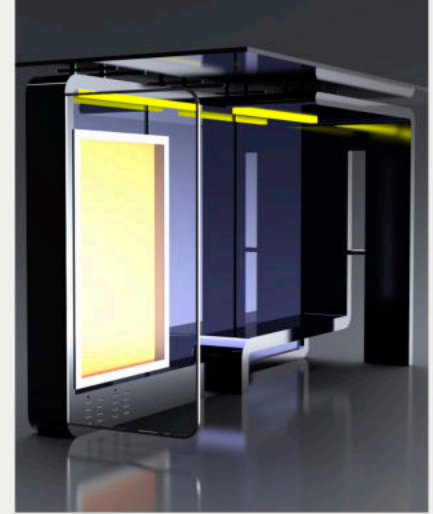

ADLIS 
WEIYIN

Model: WYB1803A

Smart Solar Bus Shelter
Bench is made of Corten steel ,
Stainless steel #201 or #304
Thickness of 4 mm.

DESCRIPTION: Bus Shelter is made of Corten steel
stainless steel #201 or #304
Solar Panel 300W
WI-FI Router 4G/Optional

FINISHES:
Plexus box- IO55 2P USB 5V (2.1A)
Stainless steel / Inox #201 or #304
Thermo-lacquered in a choice of RAL 4000*1800*2220mm

DIMENSIONS: 4000*1800*2220mm

WYB1803A is a collection of Smart Solar bus. Easily charge your phone while resting or chatting with friends. LED lighting, charging station, and connection to Wi-Fi. Cable-free and portable design, Perfect for bus stops, LED light box with options LED screen and TV LED for advertising Facility anchoring to the ground and steel casing - resistance to vandalism

Material: Stainless steel #201
 Size: 4000*1800*2220mm
 Certificate: ISO/CE
 With full glass at the back
 Solar Panel: Monocrystalline Silicon, 300W
 Controller: MPPT
 Battery Type: Gel battery
 Battery Capacity: 12V/55AH/2pcs
 USB Charger: 2
 Led Light: Led Strip light Inside, working in the evening with sensor
 Advertising Display: LED light box * 2 windows, working 5 hours at night
 WIFI router: 4G / International router/Optional
 Working for 4-5 days during rainy days