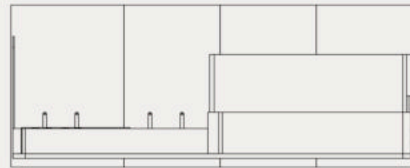

USB Charger